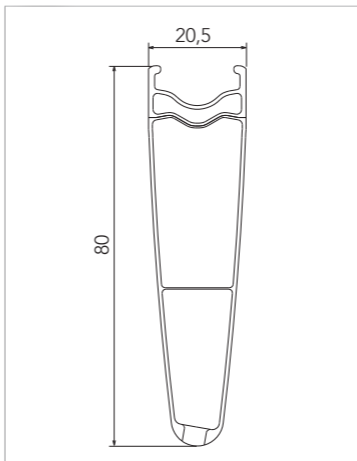

RED WIND XLR™ CLINCHER - H80

RIMS & SPOKES/CERCHI E RAGGI

RIM

FRONT RIM
REAR RIM
LABEL KIT
VALVE HOLE
VALVE EXTENSION
VALVE HOLE BUSHING
DIAMETER

RWXF-CR80 (no labels)
RWXR-CR80 (no labels)
RWX-LAB1380 (front+rear) - RWX-LAB1380DK (front+rear DARK)
6,5 mm
T-16M (male valve extension) - T-16F (female valve extension)
RWX-014 (5 pcs)
700C (622 x 15C)

SPOKES

COMPLETE FRONT KIT
COMPLETE REAR KIT
MINI-KIT
NIPPLES
TOOL
TOOL
TOOL
TOOL

RWXF-SK80
RWXR-SK80
RWX-MK80
RWX-B
T-11
T-05
T-18
T-02

16 front spokes + 16 nipples
12 rear right spokes + 6 rear left spokes + 18 nipples
2 front spokes + 2 rear right spokes + 2 rear left spokes + 6 nipples
black - 10 pcs
magnet-attractor insert for nipple
nipple-guide magnet
spoke spanner
spoke anti-rotation

ACCESSORIES

Spacer for HG11 FW body

RS-004

5 pcs - to be used only with 9/10s sprockets
(please note that every HG11 rear wheel/HG11 FW body package contains the spacer)