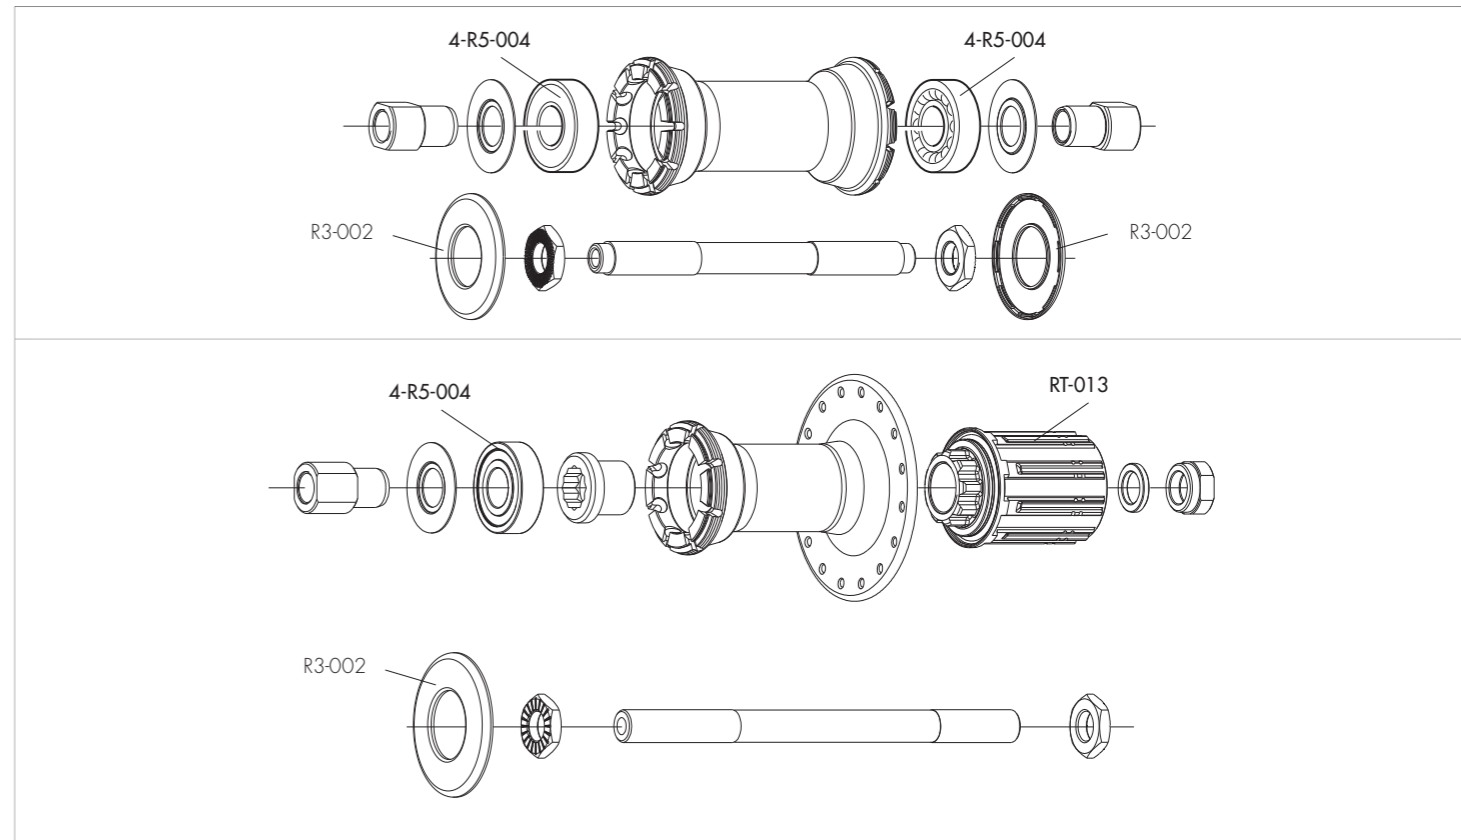

RACING SPORT™ CLINCHER

RIMS & SPOKES/CERCHI E RAGGI

RIM

	RIM-TAPE LABEL KIT VALVE HOLE DIAMETER	2-RL-RT (18 mm - 2 pcs) RT-LAB14CB (front+rear) 6,5 mm 622 X 15C

SPOKES

FRONT SPOKE REAR RIGHT SPOKE REAR LEFT SPOKE NIPPLES	R7-116 RT-018 RT-019 RM3-B	4 spokes + 4 nipples 4 spokes + 4 nipples 4 spokes + 4 nipples 50 pcs

ACCESSORIES

Spacer for HG11 FW body	RS-004	5 pcs - to be used only with 9/10s sprockets <i>(please note that every HG11 rear wheel/HG11 FW body package contains the spacer)</i>

RACING SPORT™ CLINCHER

HUBS/MOZZI