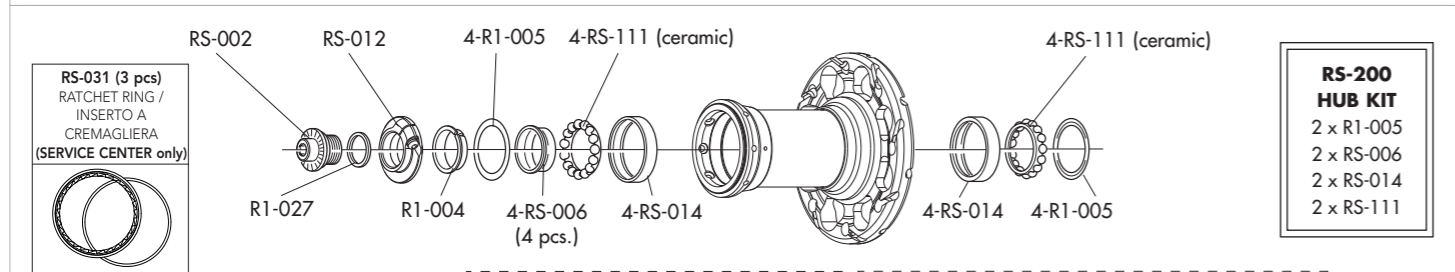

RACING LIGHT™ XLR tubular

HUBS/MOZZI

RACING SPEED™ XLR 35 tubular

RIMS & SPOKES/CERCHI E RAGGI

RIM

	FRONT RIM	RSF-TRK3514 (no labels)
	REAR RIM	RSR-TRK3514 (no labels)
	LABEL KIT	RS-LAB14T35 (front+rear) - RS-LAB14TDK35 (DARK front+rear)
	VALVE HOLE	6,5 mm
	VALVE HOLE BUSHING	RWX-014 (5 pcs)
	DIAMETER	634 mm
	BRAKE SHOES	for carbon rims - BR-BO500 (for brakes with retention spring or interference fixing) - BR-BO500X (for brakes with screw fixing)

SPOKES

FRONT SPOKE	RS-01635	4 spokes + 4 nipples
REAR RIGHT SPOKE	RS-01835	4 spokes + 4 nipples
REAR LEFT SPOKE	RS-01935	4 spokes + 4 nipples
NIPPLES	RWX-B	black - 10 pcs
TOOL	T-11	magnet-attractor insert for nipple
TOOL	T-05	nipple-guide magnet
TOOL	T-18	spoke spanner
TOOL	T-02	spoke anti-rotation

ACCESSORIES

Spacer for HG11 FW body	RS-004	5 pcs - to be used only with 9/10s sprockets <i>(please note that every HG11 rear wheel/HG11 FW body package contains the spacer)</i>

! WARNING!

Because of the high temperatures reached when braking, we recommend you use only glue for tubular tires specifically for carbon fibre rims.
A causa delle alte temperature raggiunte in frenata, vi consigliamo di utilizzare solamente colla per tubolari che sia specifica per i soli cerchi in fibra di carbonio.