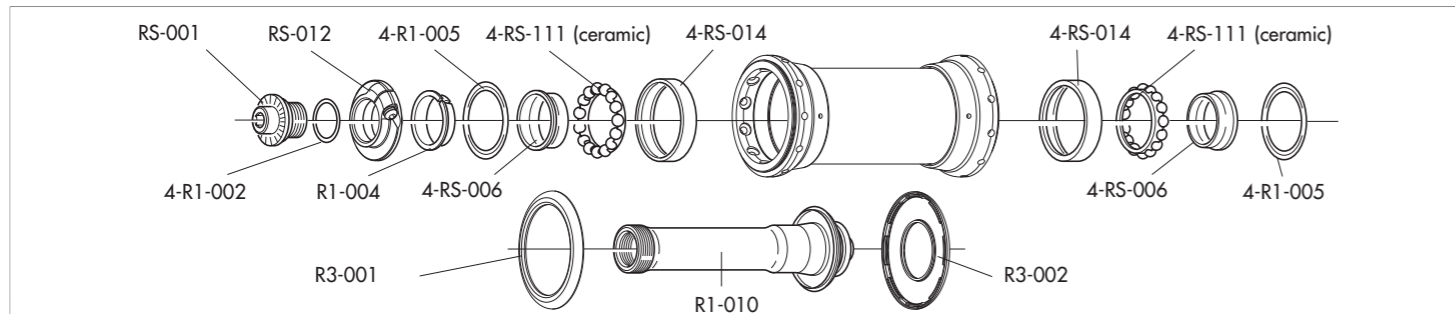

RACING LIGHT™ XLR tubular

HUBS/MOZZI

RACING SPEED™ XLR 35 tubular

RIMS & SPOKES/CERCHI E RAGGI

RIM

	FRONT RIM	RSF-TRK3514 (no labels)
	REAR RIM	RSR-TRK3514 (no labels)
	LABEL KIT	RS-LAB14T35 (front+rear) - RS-LAB14TDK35 (DARK front+rear)
	VALVE HOLE	6,5 mm
	VALVE HOLE BUSHING	RWX-014 (5 pcs)
	DIAMETER	634 mm
	BRAKE SHOES	for carbon rims - BR-BO500 (for brakes with retention spring or interference fixing) - BR-BO500X (for brakes with screw fixing)

SPOKES

FRONT SPOKE	RS-01635	4 spokes + 4 nipples
REAR RIGHT SPOKE	RS-01835	4 spokes + 4 nipples
REAR LEFT SPOKE	RS-01935	4 spokes + 4 nipples
NIPPLES	RWX-B	black - 10 pcs
TOOL	T-11	magnet-attractor insert for nipple
TOOL	T-05	nipple-guide magnet
TOOL	T-18	spoke spanner
TOOL	T-02	spoke anti-rotation

ACCESSORIES

Spacer for HG11 FW body	RS-004	5 pcs - to be used only with 9/10s sprockets <i>(please note that every HG11 rear wheel/HG11 FW body package contains the spacer)</i>

! WARNING!

Because of the high temperatures reached when braking, we recommend you use only glue for tubular tires specifically for carbon fibre rims.
A causa delle alte temperature raggiunte in frenata, vi consigliamo di utilizzare solamente colla per tubolari che sia specifica per i soli cerchi in fibra di carbonio.