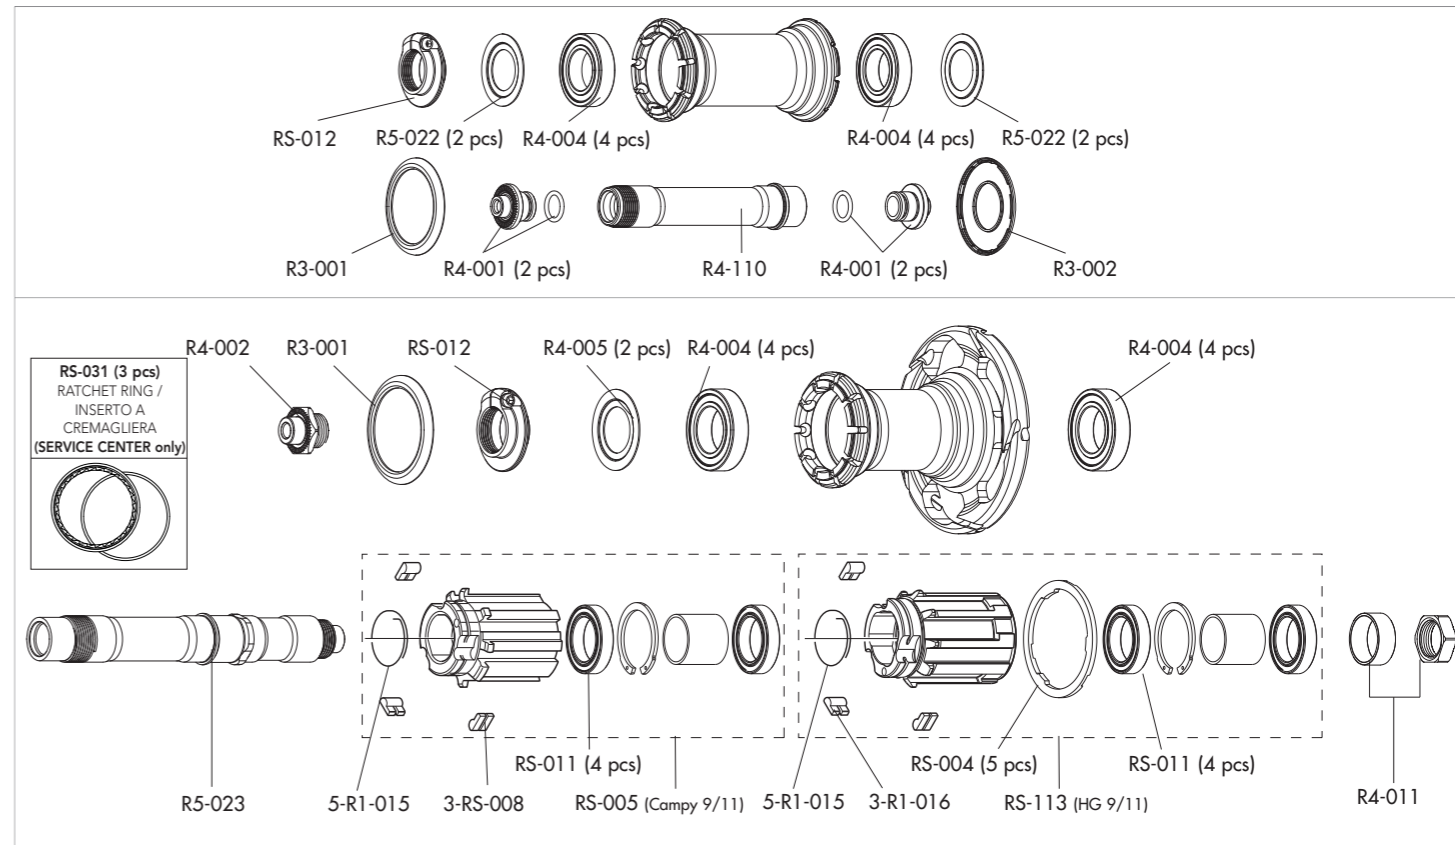

RACING 5™ LG CLINCHER

RIMS & SPOKES/CERCHI E RAGGI

RIM

	RIM-TAPE LABEL KIT VALVE HOLE DIAMETER	R5-RT01 (20.5 mm - 2 pcs) R5-LAB15CBW (front+rear) 6,5 mm 622 X 17C

SPOKES

FRONT SPOKE	R5-216	4 spokes + 4 nipples
REAR RIGHT SPOKE	R5-218	4 spokes + 4 nipples
REAR LEFT SPOKE	R5-119	4 spokes + 4 nipples
NIPPLES	R5-B	50 pcs

ACCESSORIES

Spacer for HG11 FW body	RS-004	5 pcs - to be used only with 9/10s sprockets <i>(please note that every HG11 rear wheel/HG11 FW body package contains the spacer)</i>

RACING 5™ LG CLINCHER

HUBS/MOZZI/MOYEUX