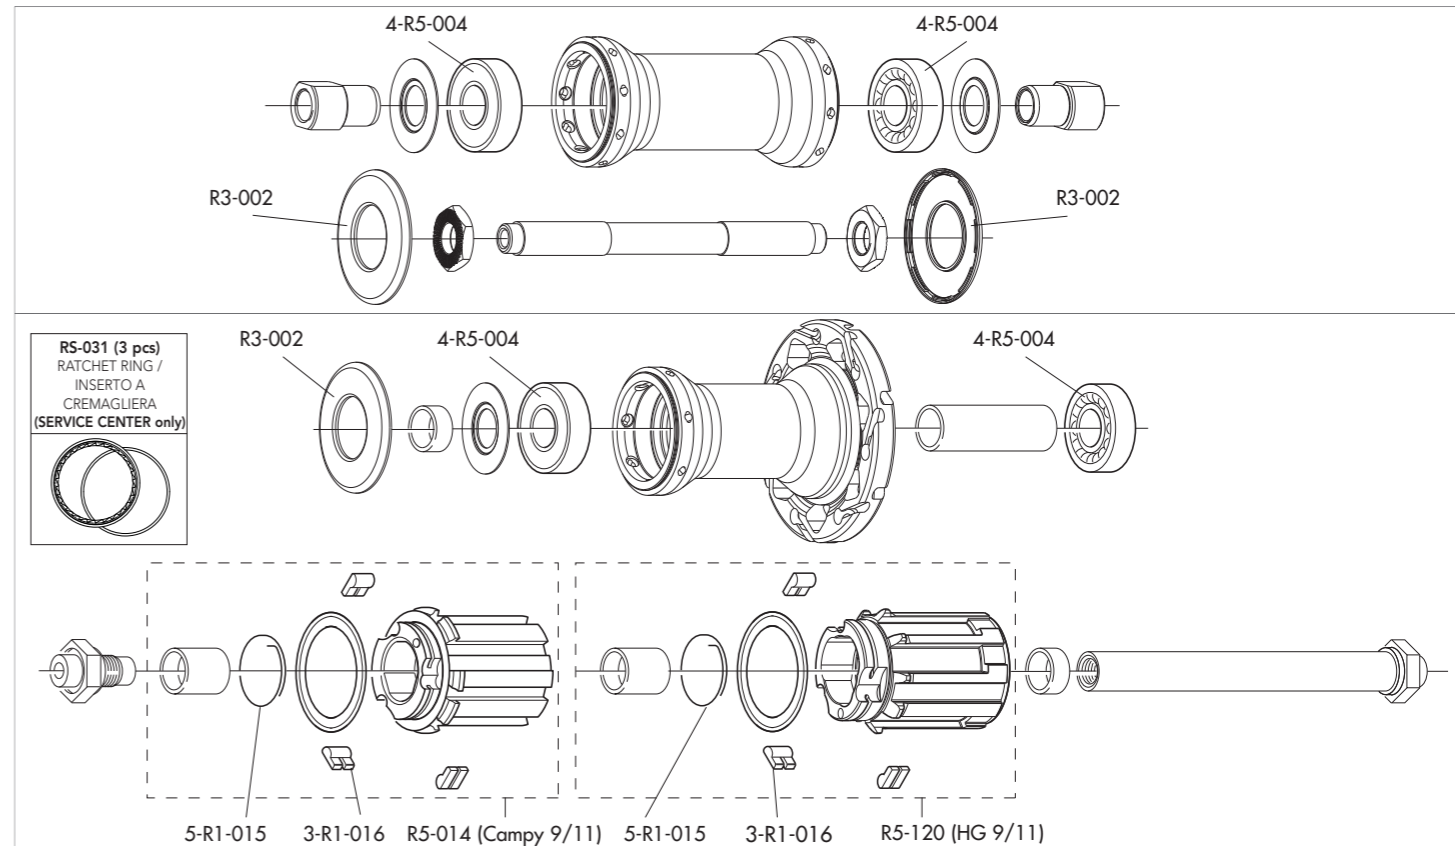

RED WIND™ CLINCHER - H50

RIMS & SPOKES/CERCHI E RAGGI

RIM

	FRONT RIM	RWXF-CR (no labels)
	REAR RIM	RWXR-CR (no labels)
	LABEL KIT	RWI-LAB12 (front+rear)
	VALVE HOLE	6,5 mm
	VALVE EXTENSION	T-15M (male valve extension) - T-15F (female valve extension)
	VALVE HOLE BUSHING	RWX-014 (5 pcs)
	DIAMETER	700C (622 x 15C)

SPOKES

COMPLETE FRONT KIT	RWIF-SK	18 front spokes + 18 nipples
COMPLETE REAR KIT	RWIR-SK	14 rear right spokes + 7 rear left spokes + 21 nipples
MINI-KIT	RWI-MK	2 front spokes + 2 rear right spokes + 2 rear left spokes + 6 nipples
NIPPLES	RWI-B	10 pcs
TOOL	T-11	magnet-attractor insert for nipple
TOOL	T-05	nipple-guide magnet
TOOL	T-18	spoke spanner
TOOL	T-02	spoke anti-rotation

ACCESSORIES

Spacer for HG11 FW body	RS-004	5 pcs - to be used only with 9/10s sprockets <i>(please note that every HG11 rear wheel/HG11 FW body package contains the spacer)</i>

RED WIND™ CLINCHER - H50

standard bearings

HUBS/MOZZI