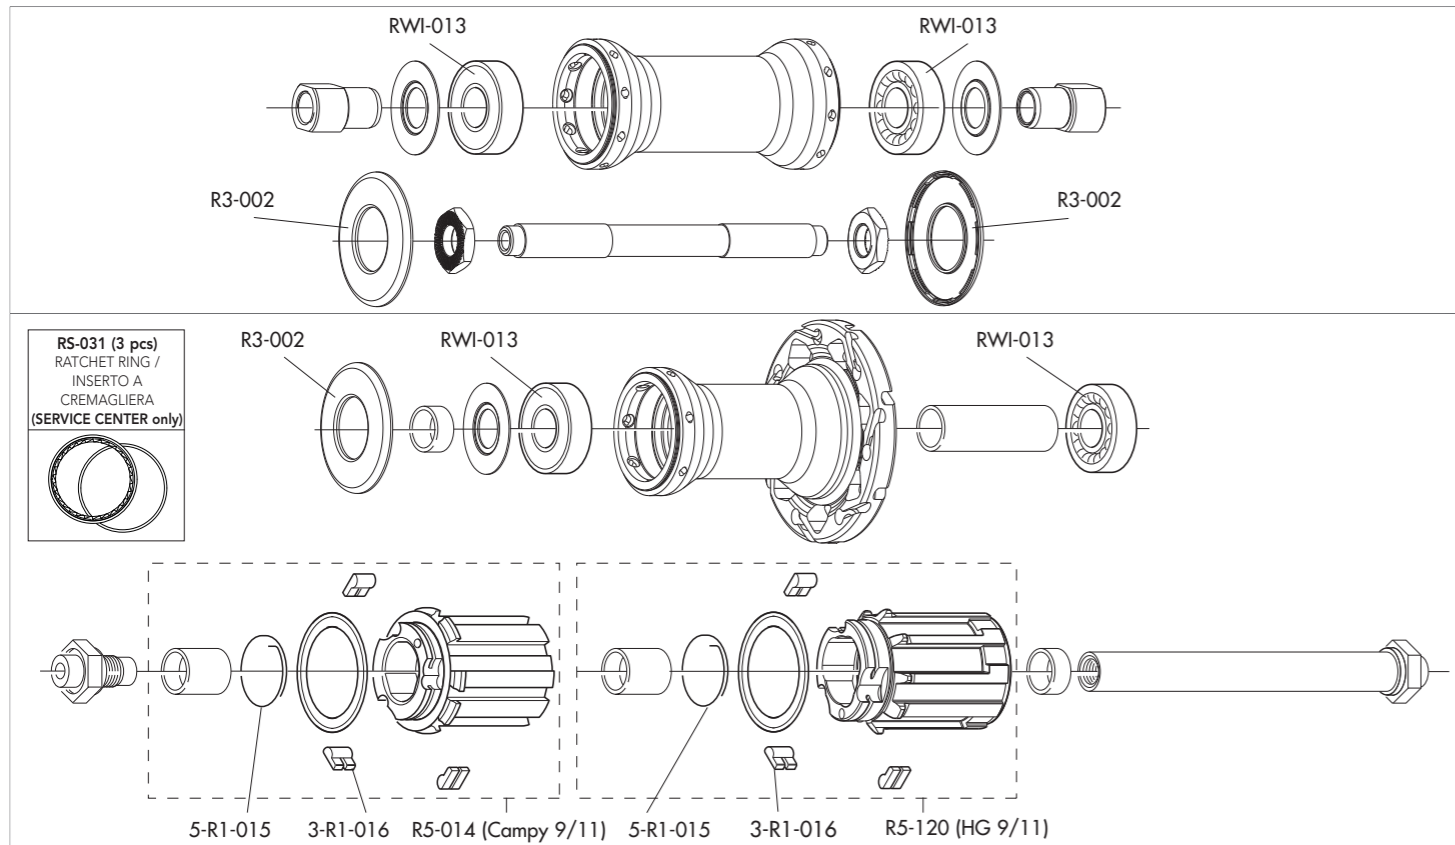

RED WIND™ CLINCHER - H50

USB™
bearings

HUBS/MOZZI

RACING LIGHT™ XLR clincher

RIMS & SPOKES/CERCHI E RAGGI

RIM

		FRONT RIM REAR RIM RIM-TAPE LABEL KIT VALVE HOLE DIAMETER BRAKE SHOES	RLF-CRK01 (with labels) RLR-CRK01 (with labels) 2-RL-RT (16 mm - 2 pcs) RL-LAB9C (for a pair of front+rear wheels) 6,5 mm 622 X 13C for carbon rims - BR-BO500 (for brakes with retention spring or interference fixing) - BR-BO500X (for brakes with screw fixing) WH-109HYC (6 pcs.)
		CLINCHER REMOVAL LEVER	

SPOKES

COMPLETE FRONT KIT COMPLETE REAR KIT MINI-KIT NUTS FRONT NUT SUPP. PLATES	RLF-SK RLR-SK01 RL-MK01 RS-B RL-CF	22 front/rear left spokes + 22 nuts + 22 front nut supporting plates 16 rear right spokes + 8 front/rear left spokes + 24 nuts + 24 rear nut supporting plates 3 front/rear left spokes + 2 rear right spokes + 5 nuts + 2 front nut supp. plates + 3 rear nut supp. plates 10 pcs 10 pcs

ACCESSORIES

Spacer for HG11 FW body	RS-004	5 pcs - to be used only with 9/10s sprockets <i>(please note that every HG11 rear wheel/HG11 FW body package contains the spacer)</i>