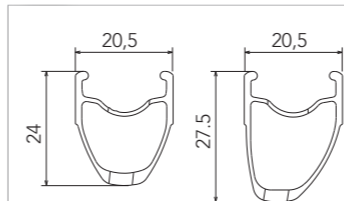

RIM

RIM-TAPE
LABEL KIT
VALVE HOLE
DIAMETER

2-RL-RT (18 mm - 2 pcs)
R7-LAB13CXB (front+rear)
6,5 mm
622 X 15C

SPOKES

FRONT SPOKE
REAR RIGHT SPOKE
REAR LEFT SPOKE
NIPPLES

R7-116
R7-118
R7-019
50-R3-N

4 pcs
4 pcs
4 pcs
50 pcs

ACCESSORIES

Spacer for HG11 FW body

RS-004

5 pcs - to be used only with 9/10s sprockets
(please note that every HG11 rear wheel/HG11 FW body package contains the spacer)