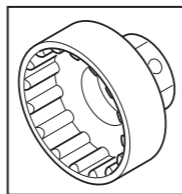

# TOOLS

**UT-BB140**  
 Attrezzo calotte RACING TORQ™ OS-fit™  
 Tool for RACING TORQ™ OS-fit™ cups  
 Outil pour cuvettes RACING TORQ™ OS-fit™

**T-07**  
 Chiave tiraraggi  
 Spoke spanner  
 Clé à rayons