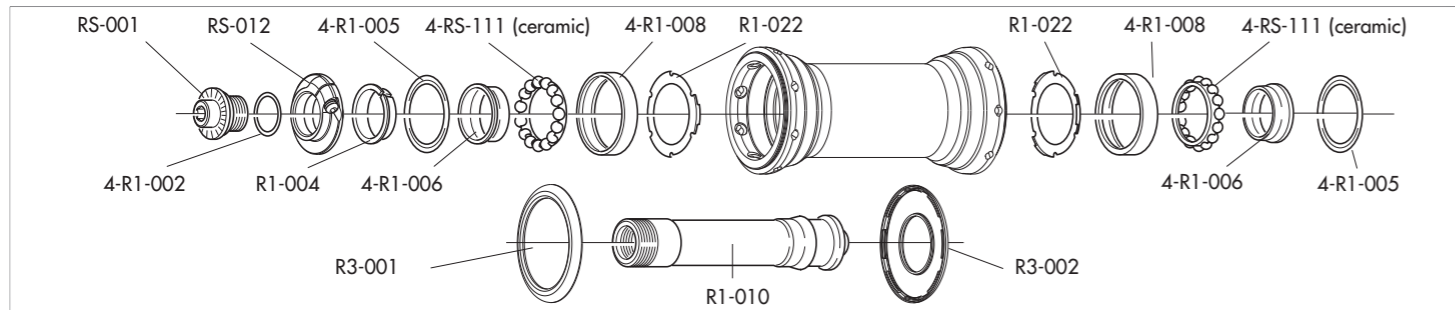

RED WIND XLR™ CLINCHER - H80

USB™
bearings

HUBS/MOZZI