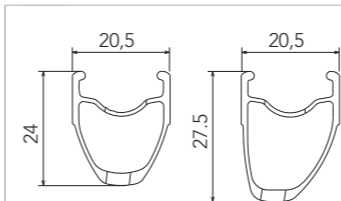

RIM

RIM-TAPE
LABEL KIT
VALVE HOLE
DIAMETER

2-RL-RT (18 mm - 2 pcs)
R5-LAB13CXB (front+rear)
6,5 mm
622 X 15C

* These wheels are designed to mount cyclo-cross up to 35 mm tyres. We highly recommend complying with maximum pressures indicated on cyclo-cross tyres. Do not use 29" MTB tyres.

SPOKES

FRONT SPOKE
REAR RIGHT SPOKE
REAR LEFT SPOKE
NIPPLES

R5-216
R5-218
R5-119
R5-B

4 pcs
4 pcs
4 pcs
50 pcs

ACCESSORIES

Spacer for HG11 FW body

RS-004

5 pcs - to be used only with 9/10s sprockets
(please note that every HG11 rear wheel/HG11 FW body package contains the spacer)