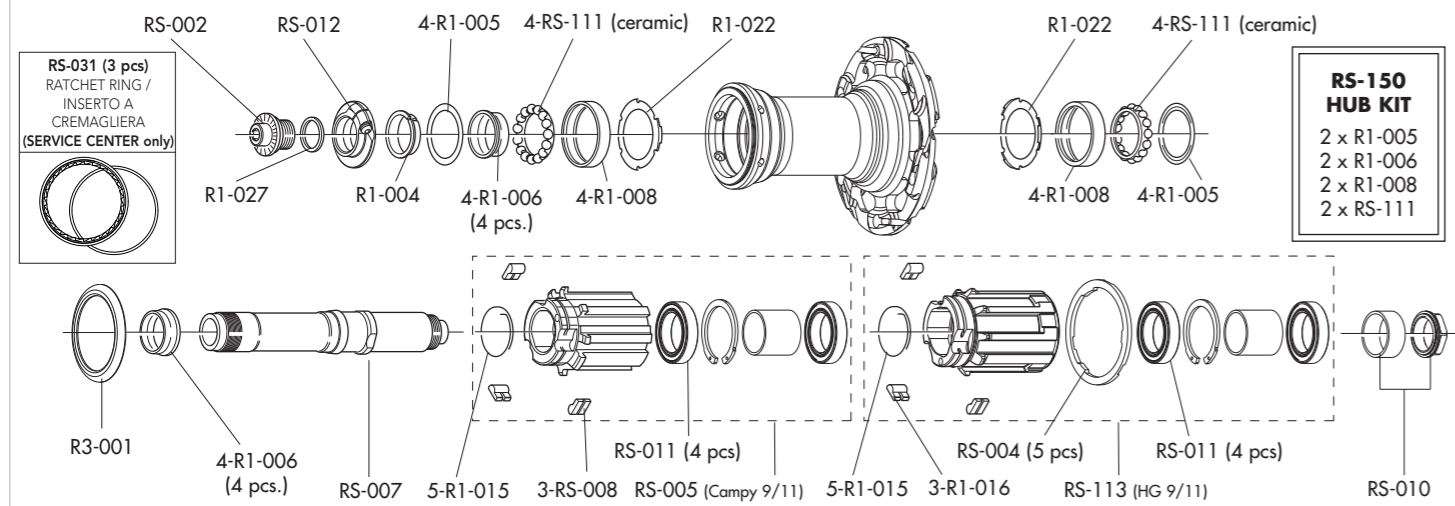

RED WIND XLR™ CLINCHER - H80

USB™
bearings

HUBS/MOZZI