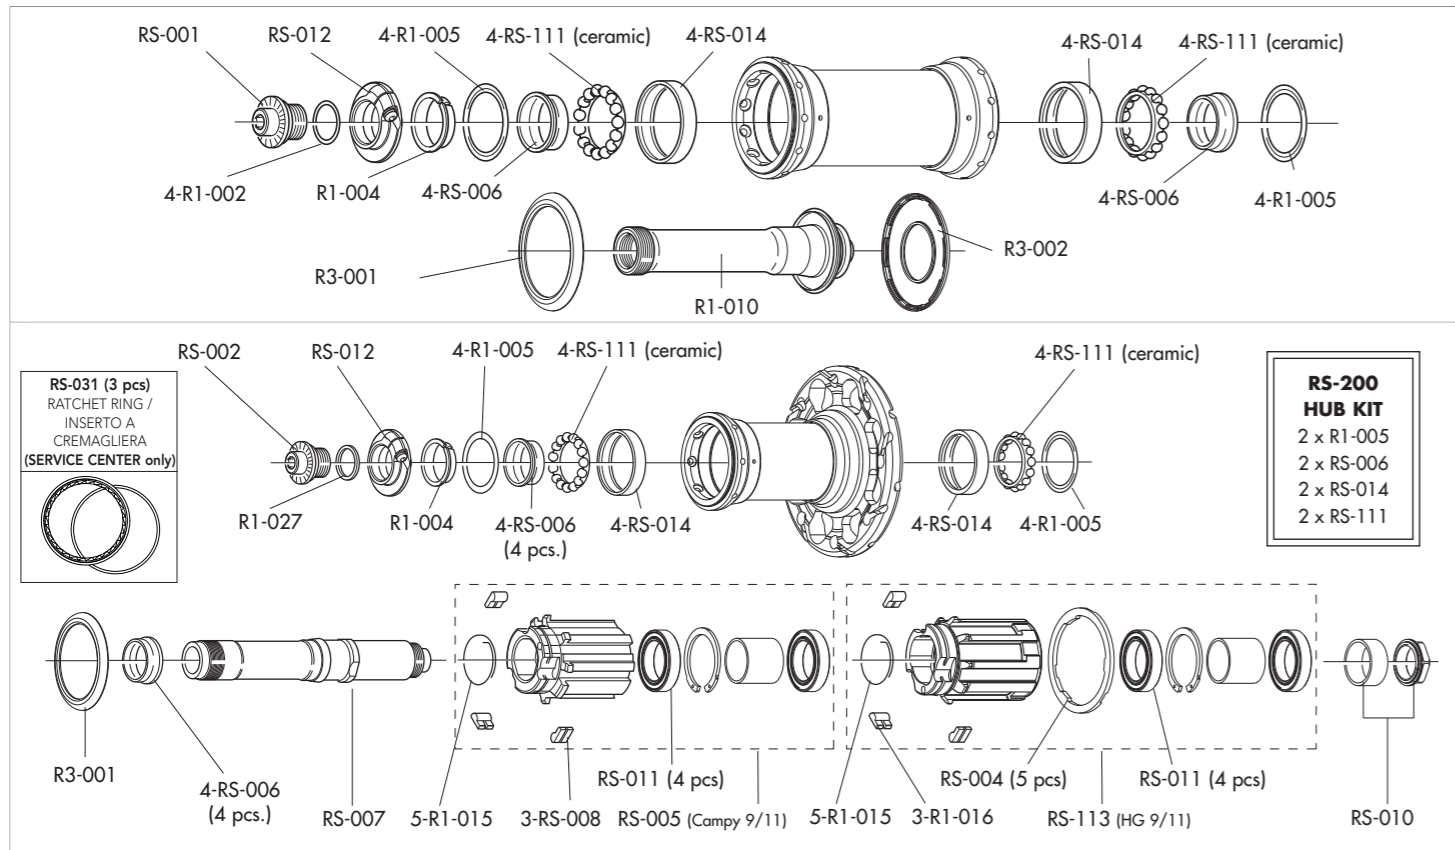

RACING LIGHT™ XLR clincher

HUBS/MOZZI

RACING LIGHT™ XLR tubular

RIMS & SPOKES/CERCHI E RAGGI

RIM

	FRONT RIM REAR RIM LABEL KIT VALVE HOLE DIAMETER BRAKE SHOES	RLF-TRK01 (with labels) RLR-TRK01 (with labels) RL-LAB9T (for a pair of front+rear wheels) 6,5 mm 634 mm for carbon rims - BR-BO500 (for brakes with retention spring or interference fixing) - BR-BO500X (for brakes with screw fixing)

SPOKES

COMPLETE FRONT KIT COMPLETE REAR KIT MINI-KIT NUTS Nut supporting plates	RLF-TSK01 RLR-TSK01 RL-TMK01 RS-B RL-CF	22 front/rear left spokes + 22 nuts + 22 front nut supporting plates 16 rear right spokes + 8 front/rear left spokes + 24 nuts + 24 rear nut supporting plates 3 front /rear left spokes + 2 rear right spokes + 5 nuts + 5 nut supporting plates 10 pcs 10 pcs

ACCESSORIES

Spacer for HG11 FW body	RS-004	5 pcs - to be used only with 9/10s sprockets <i>(please note that every HG11 rear wheel/HG11 FW body package contains the spacer)</i>