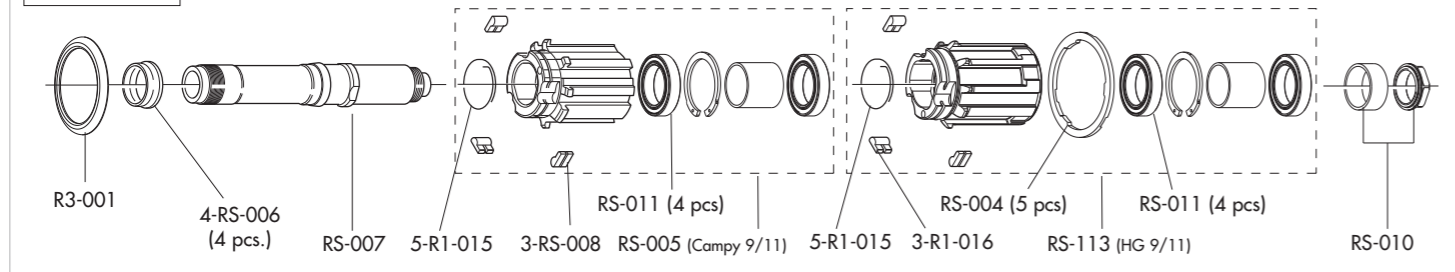

RED WIND XLR™ CLINCHER - H50

CULT™
bearings

HUBS/MOZZI