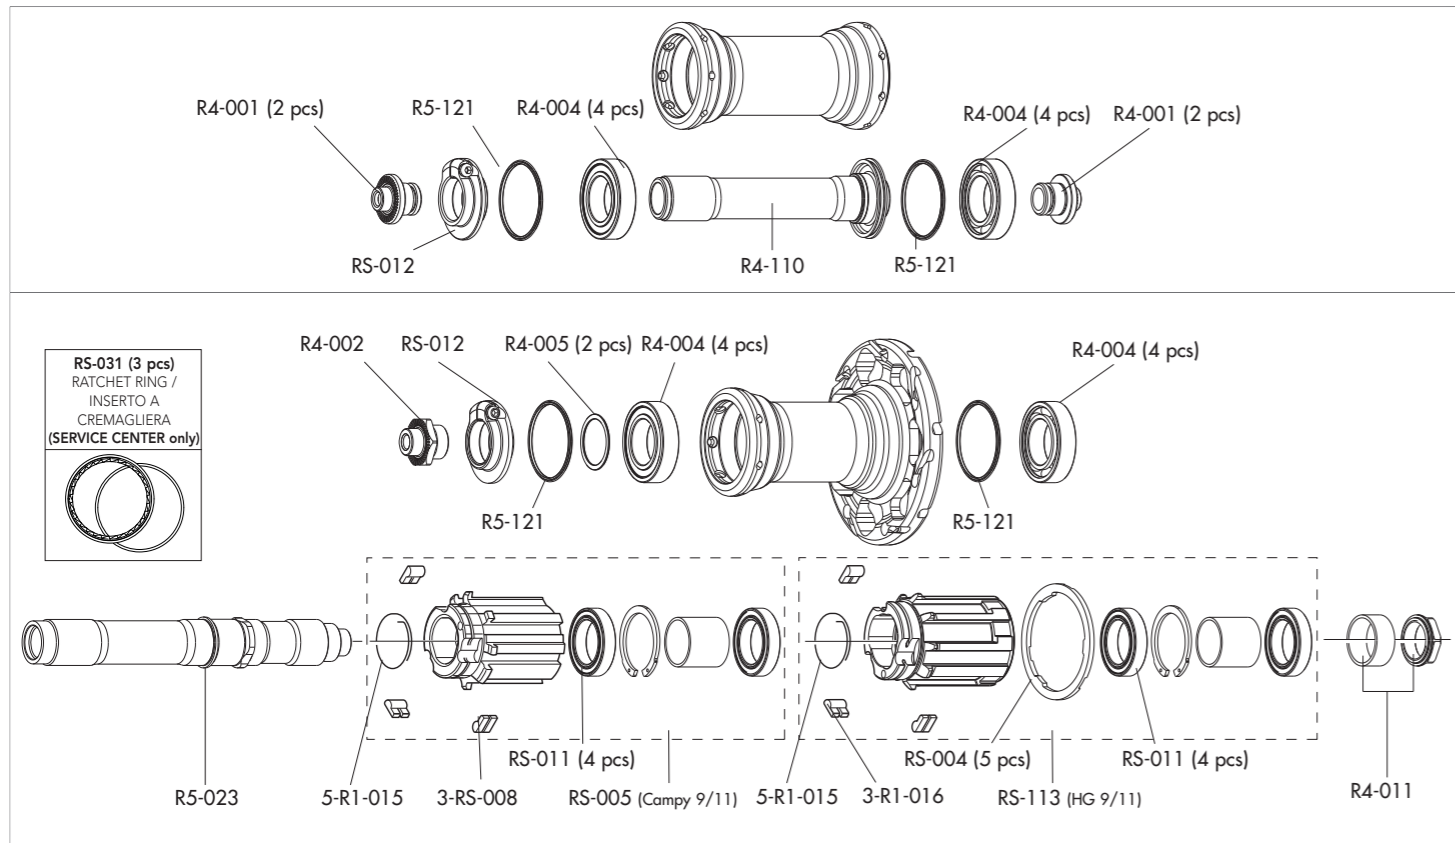

RACING 5™ LG CX CLINCHER

HUBS/MOZZI/MOYEUX

RACING 7™ CX CLINCHER

RIMS & SPOKES/CERCHI E RAGGI