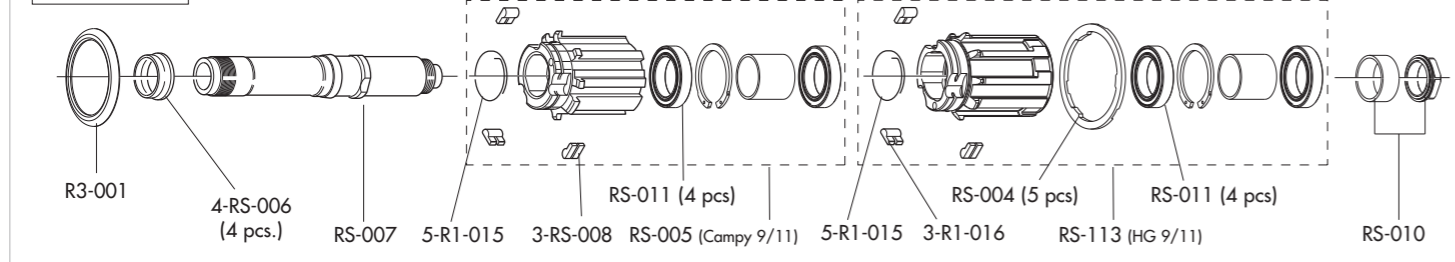

RACING LIGHT™ XLR tubular

HUBS/MOZZI

RACING SPEED™ XLR 35 tubular

RIMS & SPOKES/CERCHI E RAGGI

RIM

	FRONT RIM	RSF-TRK3514 (no labels)
	REAR RIM	RSR-TRK3514 (no labels)
	LABEL KIT	RS-LAB14T35 (front+rear) - RS-LAB14TDK35 (DARK front+rear)
	VALVE HOLE	6,5 mm
	VALVE HOLE BUSHING	RWX-014 (5 pcs)
	DIAMETER	634 mm
	BRAKE SHOES	for carbon rims - BR-BO500 (for brakes with retention spring or interference fixing) - BR-BO500X (for brakes with screw fixing)

SPOKES

FRONT SPOKE	RS-01635	4 spokes + 4 nipples
REAR RIGHT SPOKE	RS-01835	4 spokes + 4 nipples
REAR LEFT SPOKE	RS-01935	4 spokes + 4 nipples
NIPPLES	RWX-B	black - 10 pcs
TOOL	T-11	magnet-attractor insert for nipple
TOOL	T-05	nipple-guide magnet
TOOL	T-18	spoke spanner
TOOL	T-02	spoke anti-rotation

ACCESSORIES

Spacer for HG11 FW body	RS-004	5 pcs - to be used only with 9/10s sprockets <i>(please note that every HG11 rear wheel/HG11 FW body package contains the spacer)</i>

! WARNING!

Because of the high temperatures reached when braking, we recommend you use only glue for tubular tires specifically for carbon fibre rims.
A causa delle alte temperature raggiunte in frenata, vi consigliamo di utilizzare solamente colla per tubolari che sia specifica per i soli cerchi in fibra di carbonio.