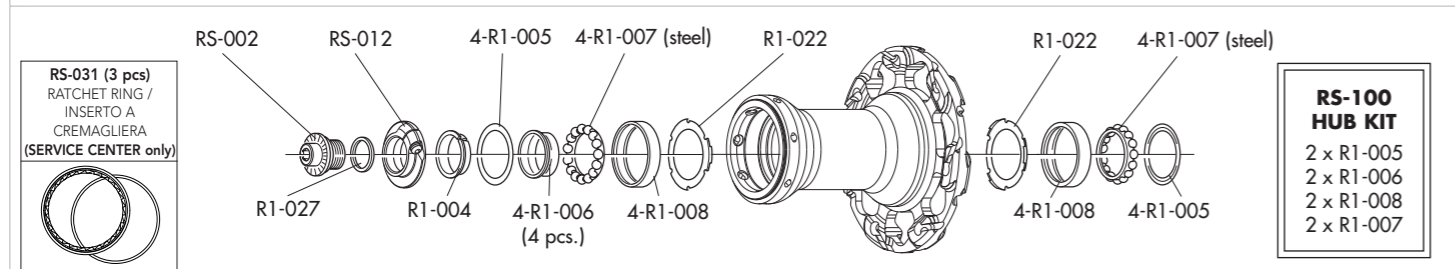

RACING SPEED™ 35 tubular

HUBS/MOZZI