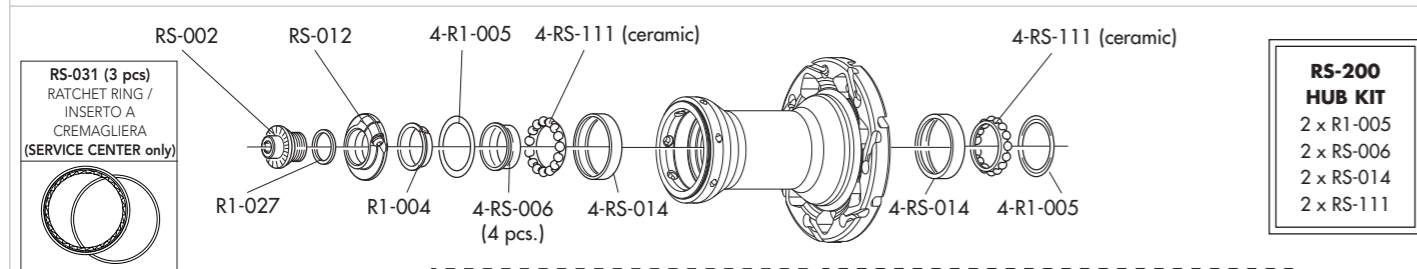

RACING SPEED™ XLR 35 tubular

HUBS/MOZZI

RACING SPEED™ XLR tubular

RIMS & SPOKES/CERCHI E RAGGI

RIM

	FRONT RIM REAR RIM LABEL KIT VALVE HOLE VALVE EXTENSION DIAMETER BRAKE SHOES	RSF-TRK11 (no labels) RSR-TRK11 (no labels) RS-LAB9T (front+rear) - RS-LAB1 2TDK (DARK front+rear) 6,5 mm T-08 634 mm for carbon rims - BR-BO500 (for brakes with retention spring or interference fixing) - BR-BO500X (for brakes with screw fixing)

SPOKES

COMPLETE FRONT KIT COMPLETE REAR KIT MINI-KIT NUTS NUT SUPPORTING PLATES TOOL	RSF-SK RSR-SK01 RS-MK01 RS-B RS-C T-02	18 front spokes + 18 nuts + 18 nut supporting plates 14 rear right spokes + 7 rear left spokes + 21 nuts + 21 nut supporting plates 2 front spokes + 2 rear right spokes + 1 rear left spokes + 5 nuts + 5 nut supporting plates 10 pcs 10 pcs anti-rotation

ACCESSORIES

Spacer for HG11 FW body	RS-004	5 pcs - to be used only with 9/10s sprockets <i>(please note that every HG11 rear wheel/HG11 FW body package contains the spacer)</i>

! WARNING!

Because of the high temperatures reached when braking, we recommend you use only glue for tubular tires specifically for carbon fibre rims.
A causa delle alte temperature raggiunte in frenata, vi consigliamo di utilizzare solamente colla per tubolari che sia specifica per i soli cerchi in fibra di carbonio.