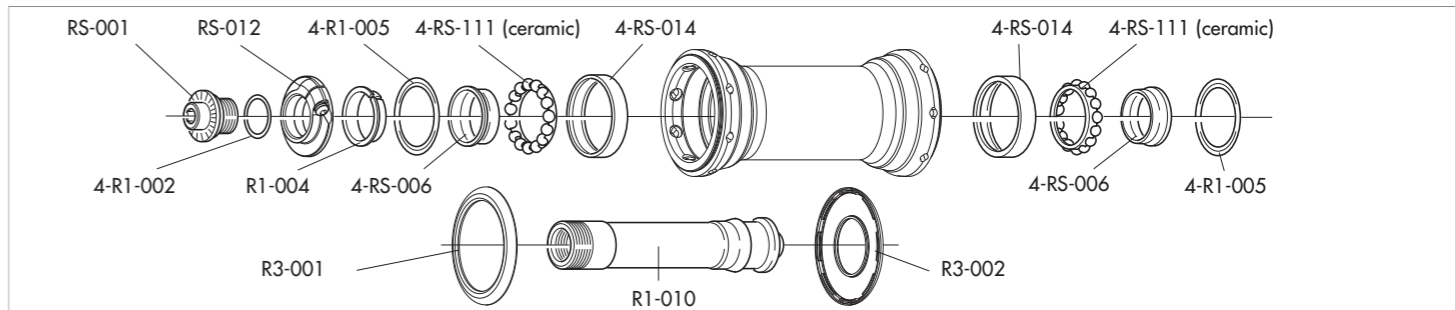

HUBS/MOZZI