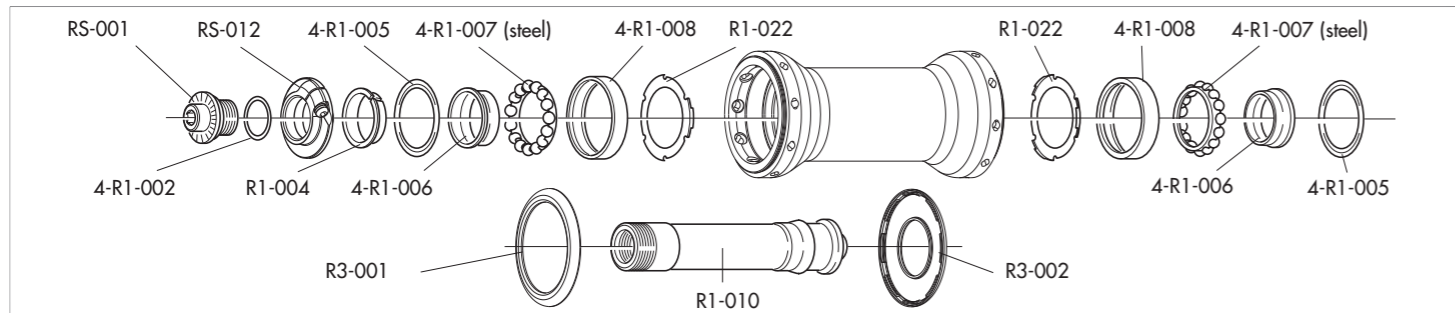

RACING SPEED™ 35 tubular

HUBS/MOZZI