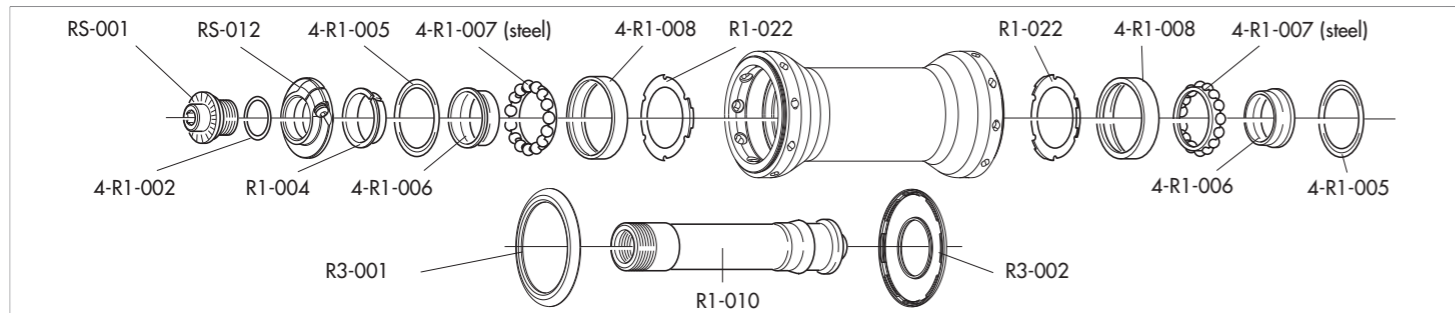

RACING SPEED™ tubular

HUBS/MOZZI

RACING SPEED™ 35 tubular

RIMS & SPOKES/CERCHI E RAGGI

RIM

	FRONT RIM	RSF-TRK3514 (no labels)
	REAR RIM	RSR-TRK3514 (no labels)
	LABEL KIT	RS-LAB14TAKDK35 (DARK front+rear)
	VALVE HOLE	6,5 mm
	DIAMETER	634 mm
	BRAKE SHOES	for carbon rims - BR-BO500 (for brakes with retention spring or interference fixing) - BR-BO500X (for brakes with screw fixing)

SPOKES

FRONT SPOKE	RS-01635	4 spokes + 4 nipples
REAR RIGHT SPOKE	RS-01835	4 spokes + 4 nipples
REAR LEFT SPOKE	RS-01935	4 spokes + 4 nipples
NIPPLES	RWX-B	black - 10 pcs
TOOL	T-11	magnet-attractor insert for nipple
TOOL	T-05	nipple-guide magnet
TOOL	T-18	spoke spanner
TOOL	T-02	spoke anti-rotation

ACCESSORIES

Spacer for HG11 FW body	RS-004	5 pcs - to be used only with 9/10s sprockets <i>(please note that every HG11 rear wheel/HG11 FW body package contains the spacer)</i>

! WARNING!

Because of the high temperatures reached when braking, we recommend you use only glue for tubular tires specifically for carbon fibre rims.
A causa delle alte temperature raggiunte in frenata, vi consigliamo di utilizzare solamente colla per tubolari che sia specifica per i soli cerchi in fibra di carbonio.