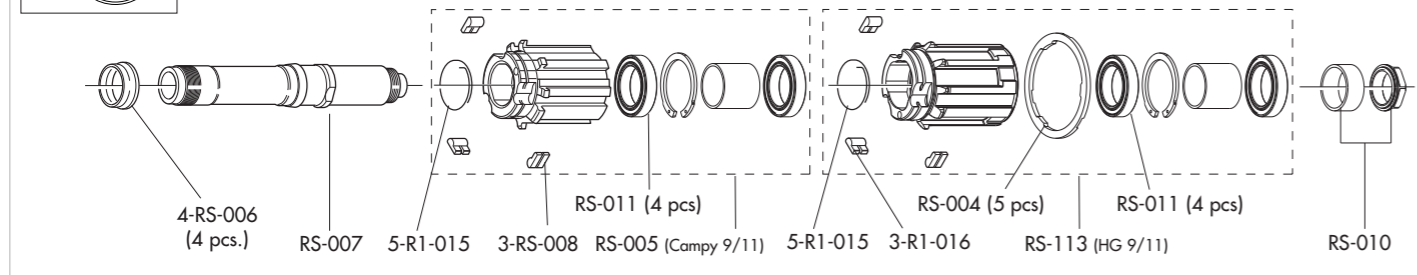

RACING SPEED™ XLR 35 tubular

HUBS/MOZZI

RACING SPEED™ XLR tubular

RIMS & SPOKES/CERCHI E RAGGI

RIM

	FRONT RIM REAR RIM LABEL KIT VALVE HOLE VALVE EXTENSION DIAMETER BRAKE SHOES	RSF-TRK11 (no labels) RSR-TRK11 (no labels) RS-LAB9T (front+rear) - RS-LAB1 2TDK (DARK front+rear) 6,5 mm T-08 634 mm for carbon rims - BR-BO500 (for brakes with retention spring or interference fixing) - BR-BO500X (for brakes with screw fixing)

SPOKES

COMPLETE FRONT KIT COMPLETE REAR KIT MINI-KIT NUTS NUT SUPPORTING PLATES TOOL	RSF-SK RSR-SK01 RS-MK01 RS-B RS-C T-02	18 front spokes + 18 nuts + 18 nut supporting plates 14 rear right spokes + 7 rear left spokes + 21 nuts + 21 nut supporting plates 2 front spokes + 2 rear right spokes + 1 rear left spokes + 5 nuts + 5 nut supporting plates 10 pcs 10 pcs anti-rotation

ACCESSORIES

Spacer for HG11 FW body	RS-004	5 pcs - to be used only with 9/10s sprockets <i>(please note that every HG11 rear wheel/HG11 FW body package contains the spacer)</i>

! WARNING!

Because of the high temperatures reached when braking, we recommend you use only glue for tubular tires specifically for carbon fibre rims.
A causa delle alte temperature raggiunte in frenata, vi consigliamo di utilizzare solamente colla per tubolari che sia specifica per i soli cerchi in fibra di carbonio.