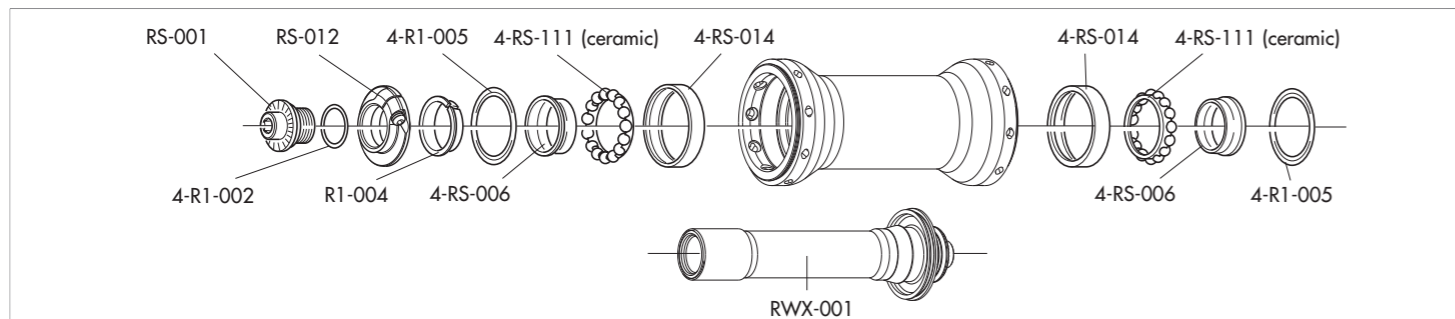

RACING SPEED™ XLR 35 tubular

HUBS/MOZZI

RACING SPEED™ XLR tubular

RIMS & SPOKES/CERCHI E RAGGI

RIM

	FRONT RIM REAR RIM LABEL KIT VALVE HOLE VALVE EXTENSION DIAMETER BRAKE SHOES	RSF-TRK11 (no labels) RSR-TRK11 (no labels) RS-LAB9T (front+rear) - RS-LAB1 2TDK (DARK front+rear) 6,5 mm T-08 634 mm for carbon rims - BR-BO500 (for brakes with retention spring or interference fixing) - BR-BO500X (for brakes with screw fixing)

SPOKES

COMPLETE FRONT KIT COMPLETE REAR KIT MINI-KIT NUTS NUT SUPPORTING PLATES TOOL	RSF-SK RSR-SK01 RS-MK01 RS-B RS-C T-02	18 front spokes + 18 nuts + 18 nut supporting plates 14 rear right spokes + 7 rear left spokes + 21 nuts + 21 nut supporting plates 2 front spokes + 2 rear right spokes + 1 rear left spokes + 5 nuts + 5 nut supporting plates 10 pcs 10 pcs anti-rotation

ACCESSORIES

Spacer for HG11 FW body	RS-004	5 pcs - to be used only with 9/10s sprockets <i>(please note that every HG11 rear wheel/HG11 FW body package contains the spacer)</i>

! WARNING!

Because of the high temperatures reached when braking, we recommend you use only glue for tubular tires specifically for carbon fibre rims.
A causa delle alte temperature raggiunte in frenata, vi consigliamo di utilizzare solamente colla per tubolari che sia specifica per i soli cerchi in fibra di carbonio.