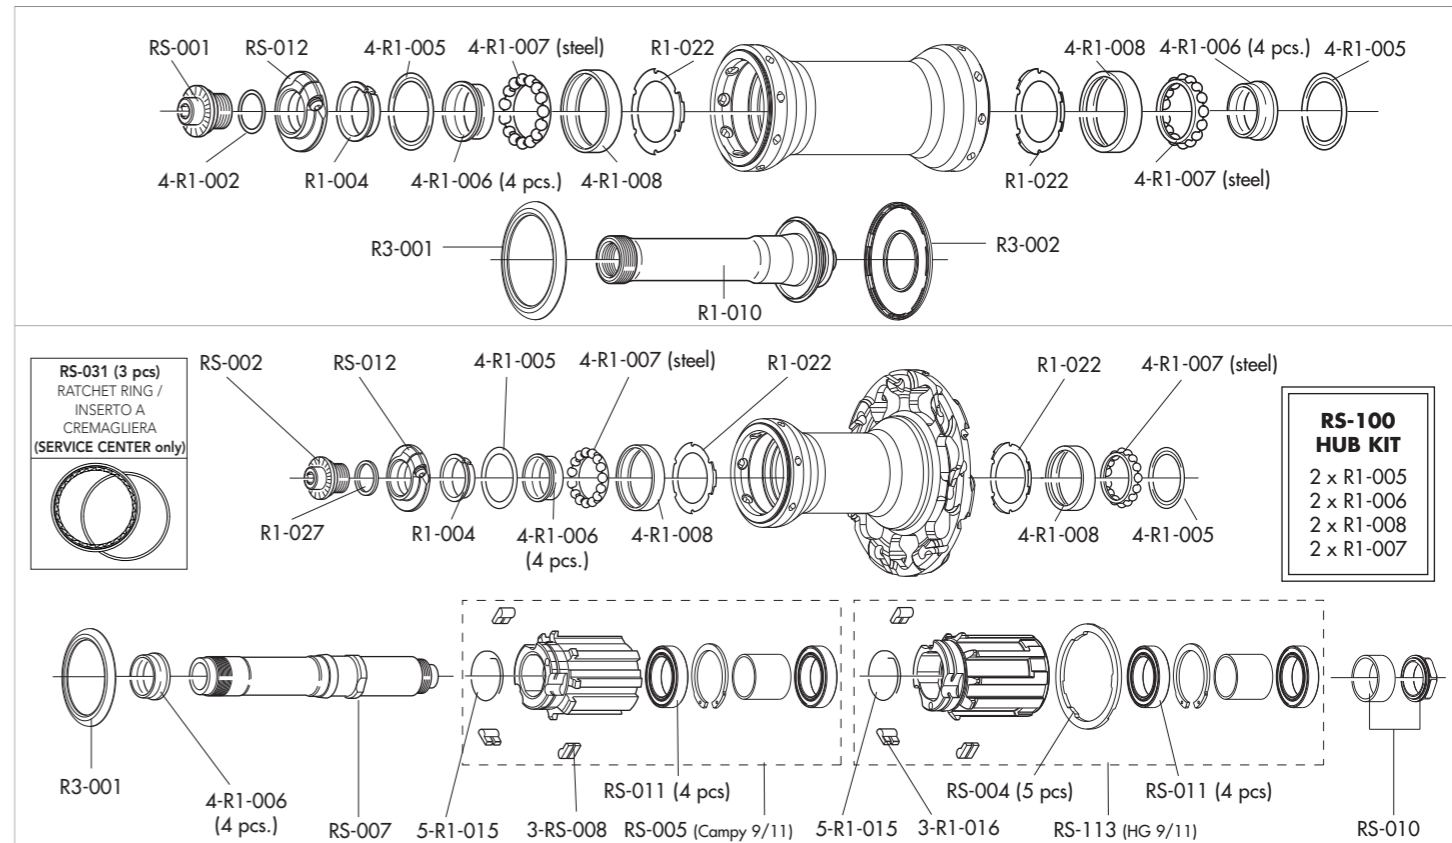

RACING 3™ CLINCHER

RIMS & SPOKES/CERCHI E RAGGI

RIM

	FRONT RIM REAR RIM LABEL KIT VALVE HOLE DIAMETER	R3F-CRB21 (with labels) R3R-CRB21 (with labels) R3-LAB13CB (front+rear) 6,5 mm 622 X 15C

SPOKES

COMPLETE FRONT SPOKE COMPLETE REAR RIGHT SPOKE COMPLETE REAR LEFT SPOKE NIPPLES TOOL TOOL TOOL	R3-016 R3-018 R3-019 RM3-B T-10 T-05 T-02	4 spokes + 4 nipples 4 spokes + 4 nipples 4 spokes + 4 nipples 50 pcs magnet-attractor insert for nipple nipple-guide magnet spoke anti-rotation

ACCESSORIES

Spacer for HG11 FW body	RS-004	5 pcs - to be used only with 9/10s sprockets <i>(please note that every HG11 rear wheel/HG11 FW body package contains the spacer)</i>

RACING 3™ CLINCHER

HUBS/MOZZI/MOYEUX

RS-100 HUB KIT
2 x R1-005
2 x R1-006
2 x R1-008
2 x R1-007