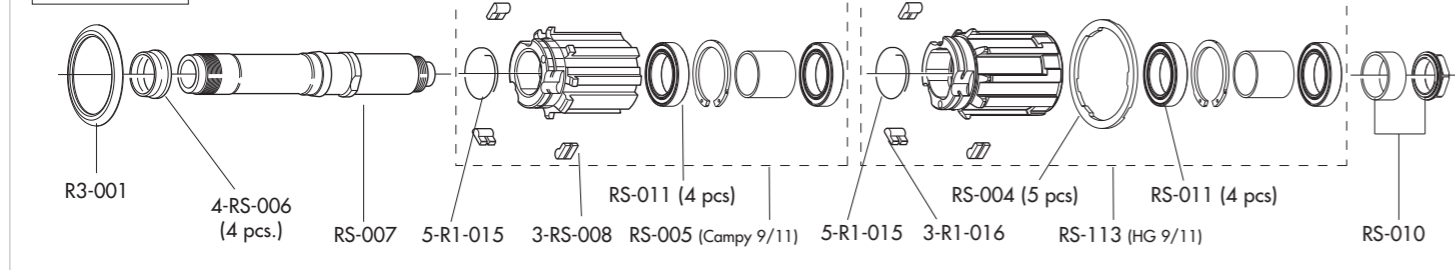

RACING SPEED™ XLR 80 tubular

HUBS/MOZZI

RACING SPEED™ tubular

RIMS & SPOKES/CERCHI E RAGGI

RIM

	FRONT RIM REAR RIM LABEL KIT VALVE HOLE VALVE EXTENSION DIAMETER BRAKE SHOES	RSF-TRK11 (no labels) RSR-TRK11 (no labels) RS-LAB12TAKDK (front+rear DARK) 6,5 mm T-08 634 mm for carbon rims - BR-BO500 (for brakes with retention spring or interference fixing) - BR-BO500X (for brakes with screw fixing)

SPOKES

COMPLETE FRONT KIT	RSF-SK02	18 front spokes + 18 nuts + 18 nut supporting plates
COMPLETE REAR KIT	RSR-SK02	14 rear right spokes + 7 rear left spokes + 21 nuts + 21 nut supporting plates
MINI-KIT	RS-MK02	2 front spokes + 2 rear right spokes + 2 rear left spokes + 6 nuts + 6 nut supporting plates
NUTS	RS-B	10 pcs
NUT SUPPORTING PLATES	RS-C	10 pcs

ACCESSORIES

Spacer for HG11 FW body	RS-004	5 pcs - to be used only with 9/10s sprockets <i>(please note that every HG11 rear wheel/HG11 FW body package contains the spacer)</i>

! WARNING!

Because of the high temperatures reached when braking, we recommend you use only glue for tubular tires specifically for carbon fibre rims.
A causa delle alte temperature raggiunte in frenata, vi consigliamo di utilizzare solamente colla per tubolari che sia specifica per i soli cerchi in fibra di carbonio.