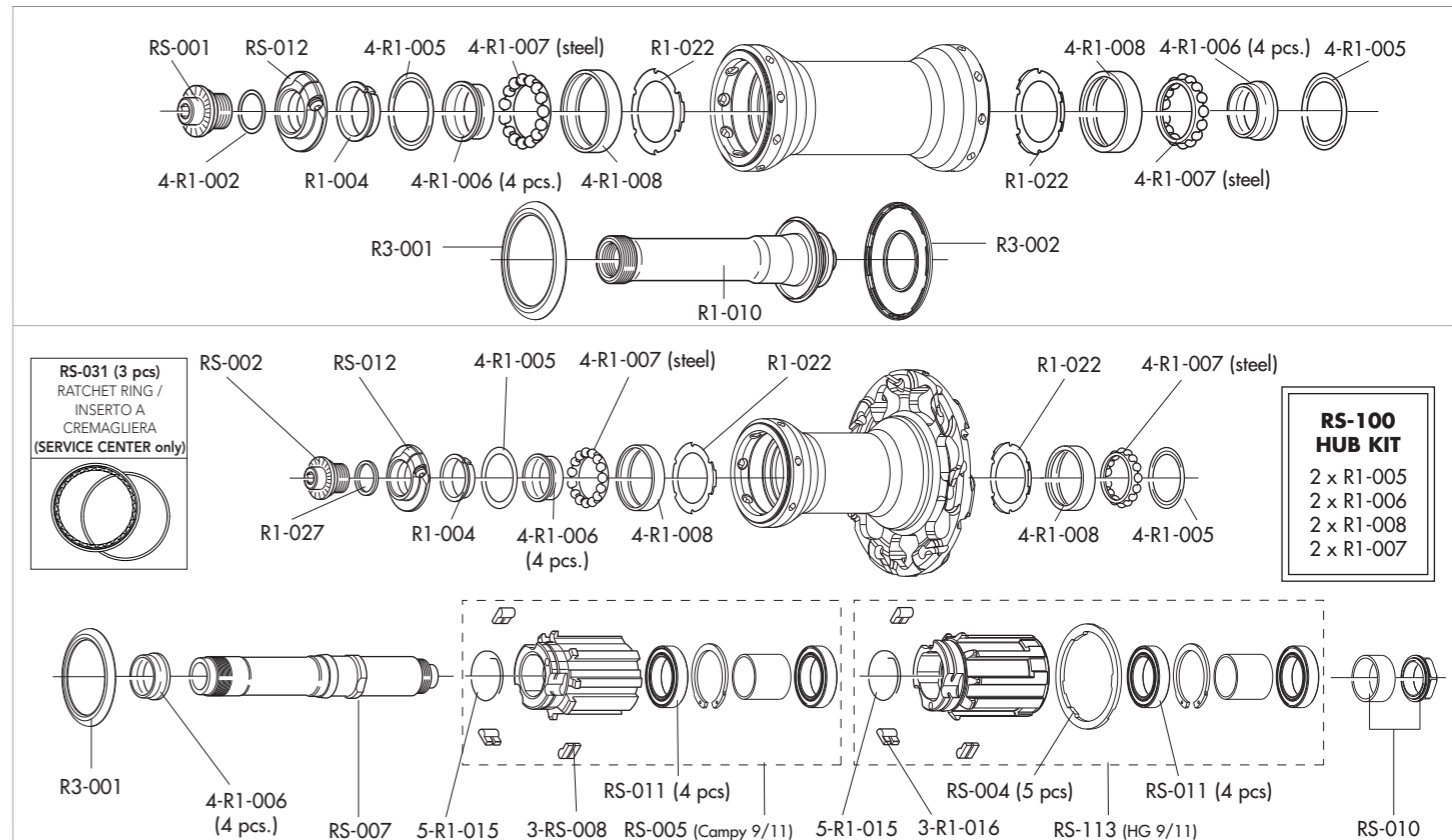

RACING 3™ 2-WAY FIT

RIMS & SPOKES/CERCHI E RAGGI

RIM

	FRONT RIM REAR RIM LABEL KIT VALVE HOLE 2-Way Fit VALVE™ DIAMETER	R3F-2RB01 (with labels) R3R-2RB01 (with labels) R3-LAB132B (front+rear) 6,5 mm M1-102 634 mm

SPOKES

COMPLETE FRONT SPOKE COMPLETE REAR RIGHT SPOKE COMPLETE REAR LEFT SPOKE NIPPLES TOOL TOOL TOOL	R3-016 R3-018 R3-019 RM3-B T-10 T-05 T-02	4 spokes + 4 nipples 4 spokes + 4 nipples 4 spokes + 4 nipples 50 pcs magnet-attractor insert for nipple nipple-guide magnet spoke anti-rotation

ACCESSORIES

Spacer for HG11 FW body	RS-004	5 pcs - to be used only with 9/10s sprockets <i>(please note that every HG11 rear wheel/HG11 FW body package contains the spacer)</i>

RACING 3™ 2-WAY FIT

HUBS/MOZZI/MOYEUX