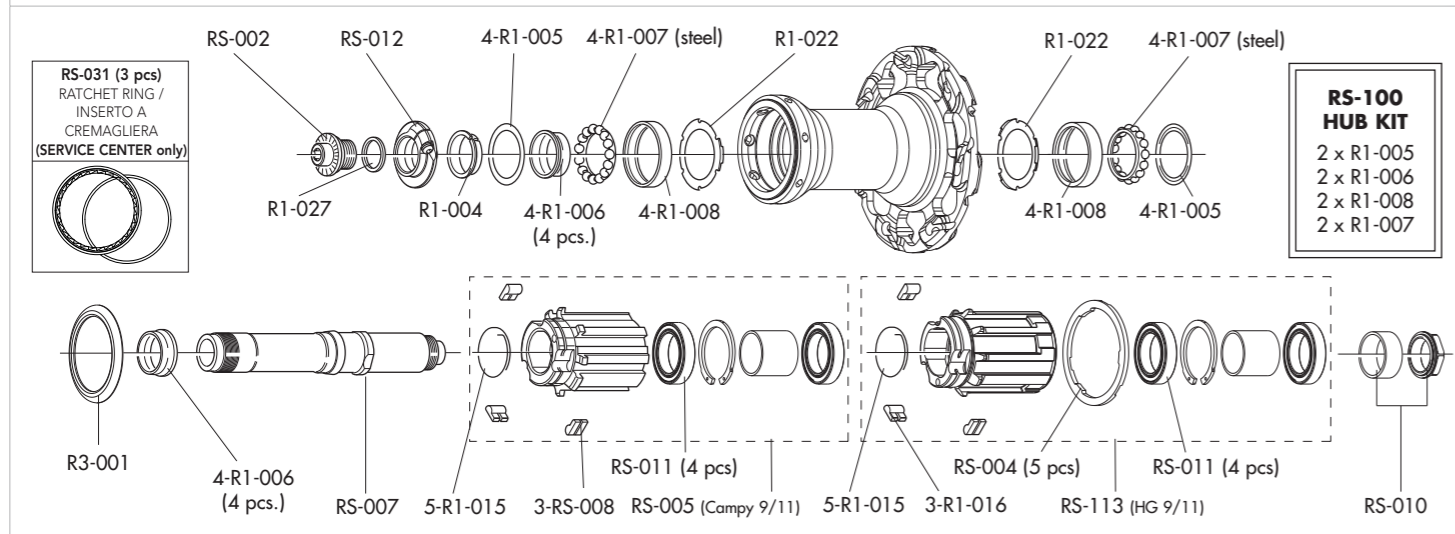

RACING SPEED™ tubular

HUBS/MOZZI

RACING SPEED™ 35 tubular

RIMS & SPOKES/CERCHI E RAGGI

RIM

	FRONT RIM	RSF-TRK3514 (no labels)
	REAR RIM	RSR-TRK3514 (no labels)
	LABEL KIT	RS-LAB14TAKDK35 (DARK front+rear)
	VALVE HOLE	6,5 mm
	DIAMETER	634 mm
	BRAKE SHOES	for carbon rims - BR-BO500 (for brakes with retention spring or interference fixing) - BR-BO500X (for brakes with screw fixing)

SPOKES

FRONT SPOKE	RS-01635	4 spokes + 4 nipples
REAR RIGHT SPOKE	RS-01835	4 spokes + 4 nipples
REAR LEFT SPOKE	RS-01935	4 spokes + 4 nipples
NIPPLES	RWX-B	black - 10 pcs
TOOL	T-11	magnet-attractor insert for nipple
TOOL	T-05	nipple-guide magnet
TOOL	T-18	spoke spanner
TOOL	T-02	spoke anti-rotation

ACCESSORIES

Spacer for HG11 FW body	RS-004	5 pcs - to be used only with 9/10s sprockets <i>(please note that every HG11 rear wheel/HG11 FW body package contains the spacer)</i>

! WARNING!

Because of the high temperatures reached when braking, we recommend you use only glue for tubular tires specifically for carbon fibre rims.
A causa delle alte temperature raggiunte in frenata, vi consigliamo di utilizzare solamente colla per tubolari che sia specifica per i soli cerchi in fibra di carbonio.