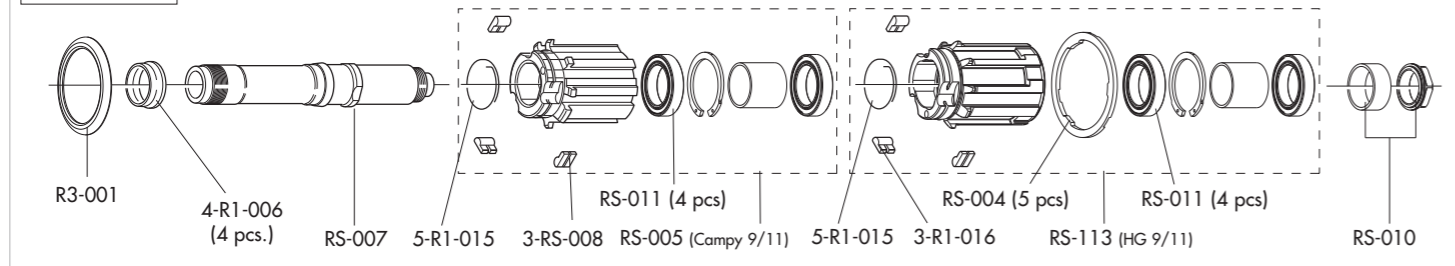

RACING SPEED™ 35 tubular

HUBS/MOZZI