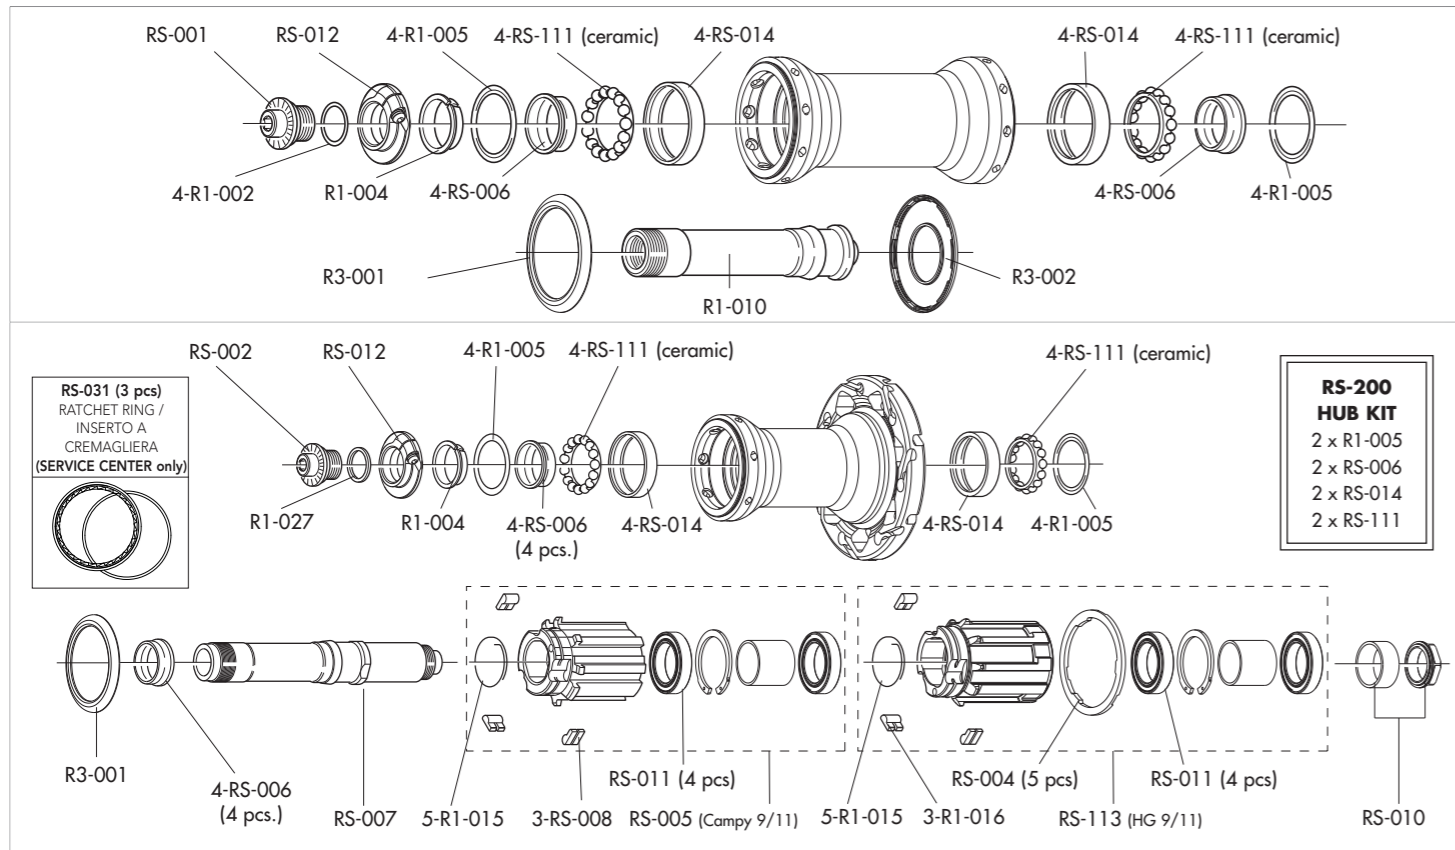

RACING SPEED™ XLR tubular

HUBS/MOZZI

RACING SPEED™ XLR 80 tubular

RIMS & SPOKES/CERCHI E RAGGI

RIM

FRONT RIM REAR RIM LABEL KIT VALVE HOLE VALVE EXTENSION VALVE HOLE BUSHING DIAMETER BRAKE SHOES	RSF-TRK80 (no labels) RSR-TRK80 (no labels) RS-LAB12TK80 (front+rear) - RS-LAB12TK80DK (front+rear DARK) 6,5 mm T-19M (male valve extension) - T-19F (female valve extension) RWX-014 (5 pcs) 634 mm for carbon rims - BR-BO500 (for brakes with retention spring or interference fixing) - BR-BO500X (for brakes with screw fixing)

SPOKES

FRONT SPOKE REAR RIGHT SPOKE REAR LEFT SPOKE NIPPLES TOOL TOOL TOOL	RS-01680 RS-01880 RS-01980 RWX-B T-11 T-05 T-18	4 spokes + 4 nipples 4 spokes + 4 nipples 4 spokes + 4 nipples black - 10 pcs magnet-attractor insert for nipple nipple-guide magnet spoke spanner

ACCESSORIES

Spacer for HG11 FW body	RS-004	5 pcs - to be used only with 9/10s sprockets <i>(please note that every HG11 rear wheel/HG11 FW body package contains the spacer)</i>

⚠ WARNING!

Because of the high temperatures reached when braking, we recommend you use only glue for tubular tires specifically for carbon fibre rims.
A causa delle alte temperature raggiunte in frenata, vi consigliamo di utilizzare solamente colla per tubolari che sia specifica per i soli cerchi in fibra di carbonio.