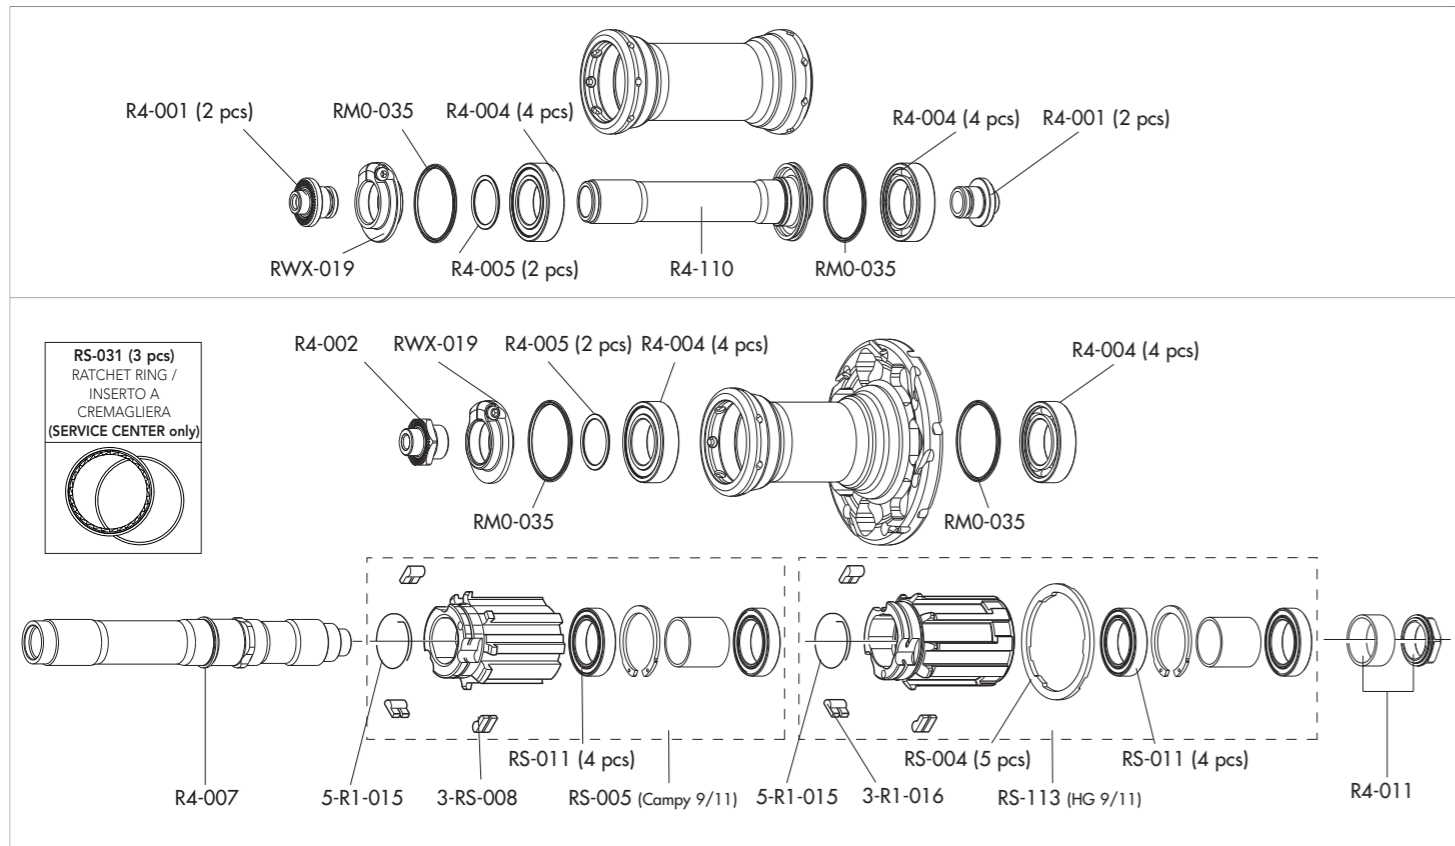

RACING QUATTRO CX CLINCHER

HUBS/MOZZI/MOYEUX

RACING 5™ CX CLINCHER

RIMS & SPOKES/CERCHI E RAGGI