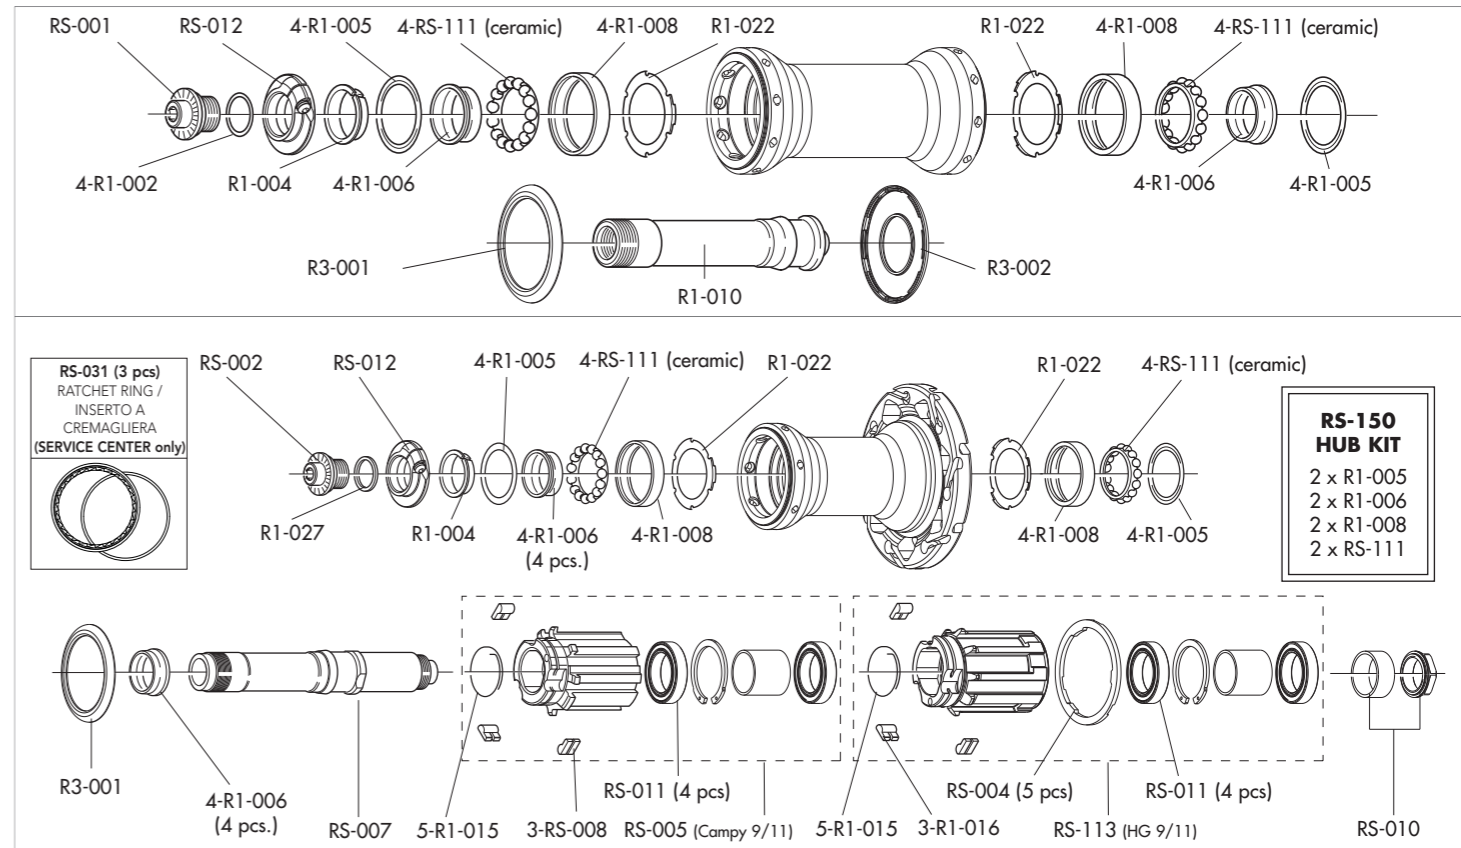

RED WIND XLR™ CLINCHER - H50

RIMS & SPOKES/CERCHI E RAGGI

RIM

	FRONT RIM REAR RIM LABEL KIT VALVE HOLE VALVE EXTENSION VALVE HOLE BUSHING DIAMETER	RWXF-CR (no labels) RWXR-CR (no labels) RWX-LAB13 (front+rear) - RWX-LAB13DK (front+rear DARK) 6,5 mm T-15M (male valve extension) - T-15F (female valve extension) RWX-014 (5 pcs) 700C (622 x 15C)

SPOKES

COMPLETE FRONT KIT COMPLETE REAR KIT MINI-KIT NIPPLES TOOL TOOL TOOL TOOL	RWXF-SK RWXR-SK RWX-MK RWX-B T-11 T-05 T-18 T-02	18 front spokes + 18 nipples 14 rear right spokes + 7 rear left spokes + 21 nipples 2 front spokes + 2 rear right spokes + 2 rear left spokes + 6 nipples black - 10 pcs magnet-attractor insert for nipple nipple-guide magnet spoke spanner spoke anti-rotation

ACCESSORIES

Spacer for HG11 FW body	RS-004	5 pcs - to be used only with 9/10s sprockets <i>(please note that every HG11 rear wheel/HG11 FW body package contains the spacer)</i>

RED WIND XLR™ CLINCHER - H50

USB™
bearings

HUBS/MOZZI