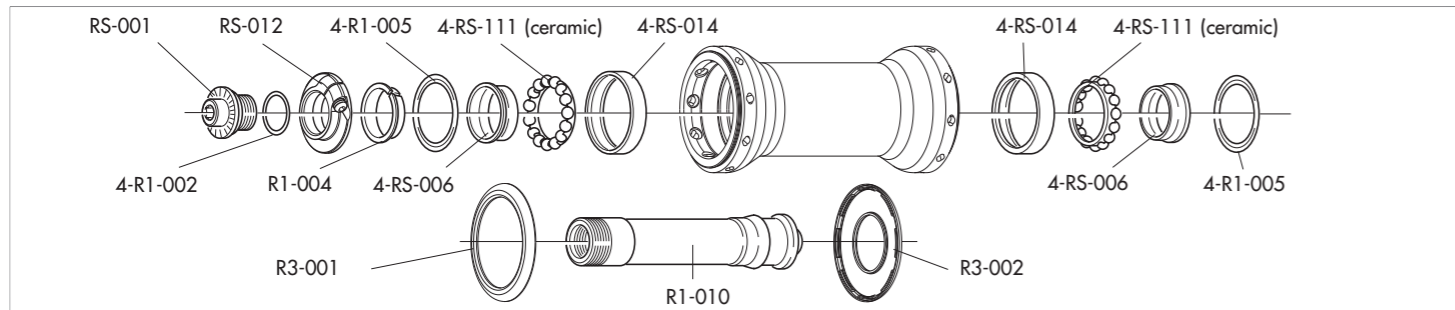

RED WIND XLR™ CLINCHER - H50

CULT™
bearings

HUBS/MOZZI