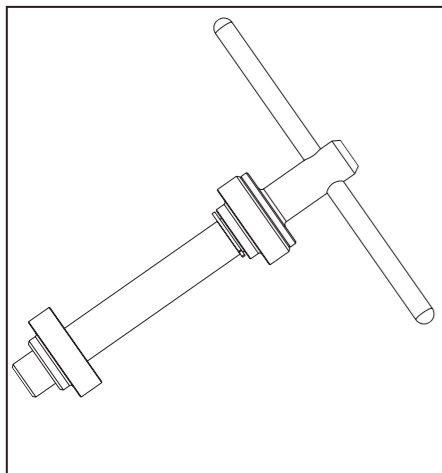

TOOLS

UT-BB140
Attrezzo calotte RACING TORQ™ OS-fit™
Tool for RACING TORQ™ OS-fit™ cups
Outil pour cuvettes RACING TORQ™ OS-fit™

TOOLS