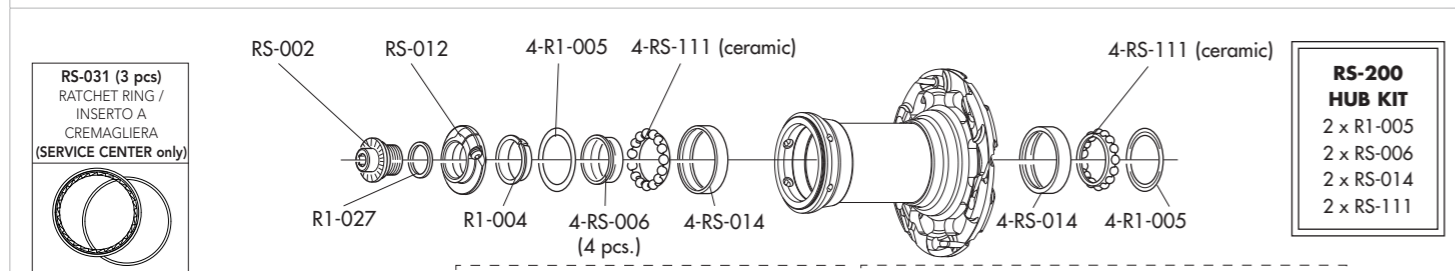

RACING SPEED™ XLR 80 tubular

HUBS/MOZZI

RACING SPEED™ tubular

RIMS & SPOKES/CERCHI E RAGGI

RIM

	FRONT RIM REAR RIM LABEL KIT VALVE HOLE VALVE EXTENSION DIAMETER BRAKE SHOES	RSF-TRK11 (no labels) RSR-TRK11 (no labels) RS-LAB12TAKDK (front+rear DARK) 6,5 mm T-08 634 mm for carbon rims - BR-BO500 (for brakes with retention spring or interference fixing) - BR-BO500X (for brakes with screw fixing)

SPOKES

COMPLETE FRONT KIT	RSF-SK02	18 front spokes + 18 nuts + 18 nut supporting plates
COMPLETE REAR KIT	RSR-SK02	14 rear right spokes + 7 rear left spokes + 21 nuts + 21 nut supporting plates
MINI-KIT	RS-MK02	2 front spokes + 2 rear right spokes + 2 rear left spokes + 6 nuts + 6 nut supporting plates
NUTS	RS-B	10 pcs
NUT SUPPORTING PLATES	RS-C	10 pcs

ACCESSORIES

Spacer for HG11 FW body	RS-004	5 pcs - to be used only with 9/10s sprockets <i>(please note that every HG11 rear wheel/HG11 FW body package contains the spacer)</i>

! WARNING!

Because of the high temperatures reached when braking, we recommend you use only glue for tubular tires specifically for carbon fibre rims.
A causa delle alte temperature raggiunte in frenata, vi consigliamo di utilizzare solamente colla per tubolari che sia specifica per i soli cerchi in fibra di carbonio.