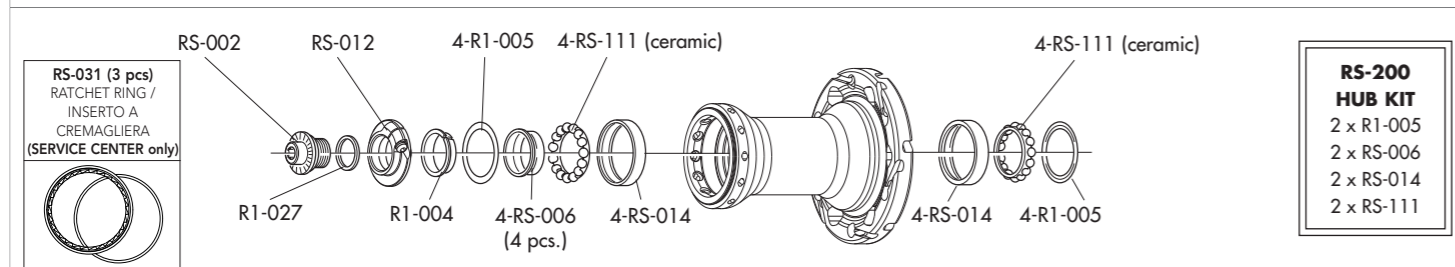

RED WIND XLR™ CLINCHER - H50

CULT™
bearings

HUBS/MOZZI