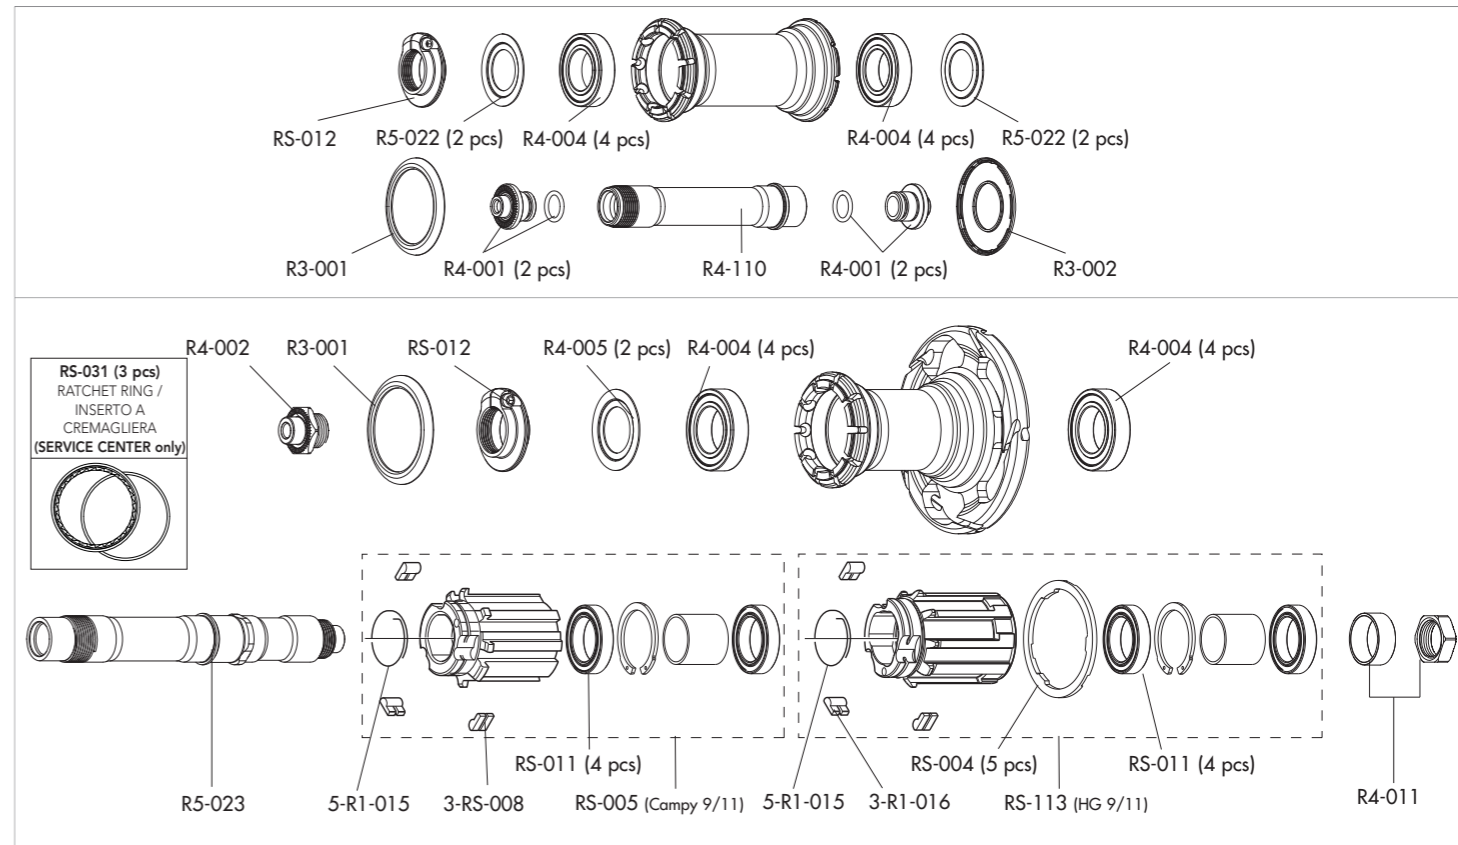

RACING 5™ CLINCHER

RIMS & SPOKES/CERCHI E RAGGI

RIM

	RIM-TAPE LABEL KIT VALVE HOLE DIAMETER	2-RL-RT (18 mm - 2 pcs) R5-LAB13CB (front+rear) 6,5 mm 622 X 15C

SPOKES

FRONT SPOKE	R5-216	4 spokes + 4 nipples
REAR RIGHT SPOKE	R5-218	4 spokes + 4 nipples
REAR LEFT SPOKE	R5-119	4 spokes + 4 nipples
NIPPLES	R5-B	50 pcs

ACCESSORIES

Spacer for HG11 FW body	RS-004	5 pcs - to be used only with 9/10s sprockets <i>(please note that every HG11 rear wheel/HG11 FW body package contains the spacer)</i>

RACING 5™ CLINCHER

HUBS/MOZZI/MOYEUX