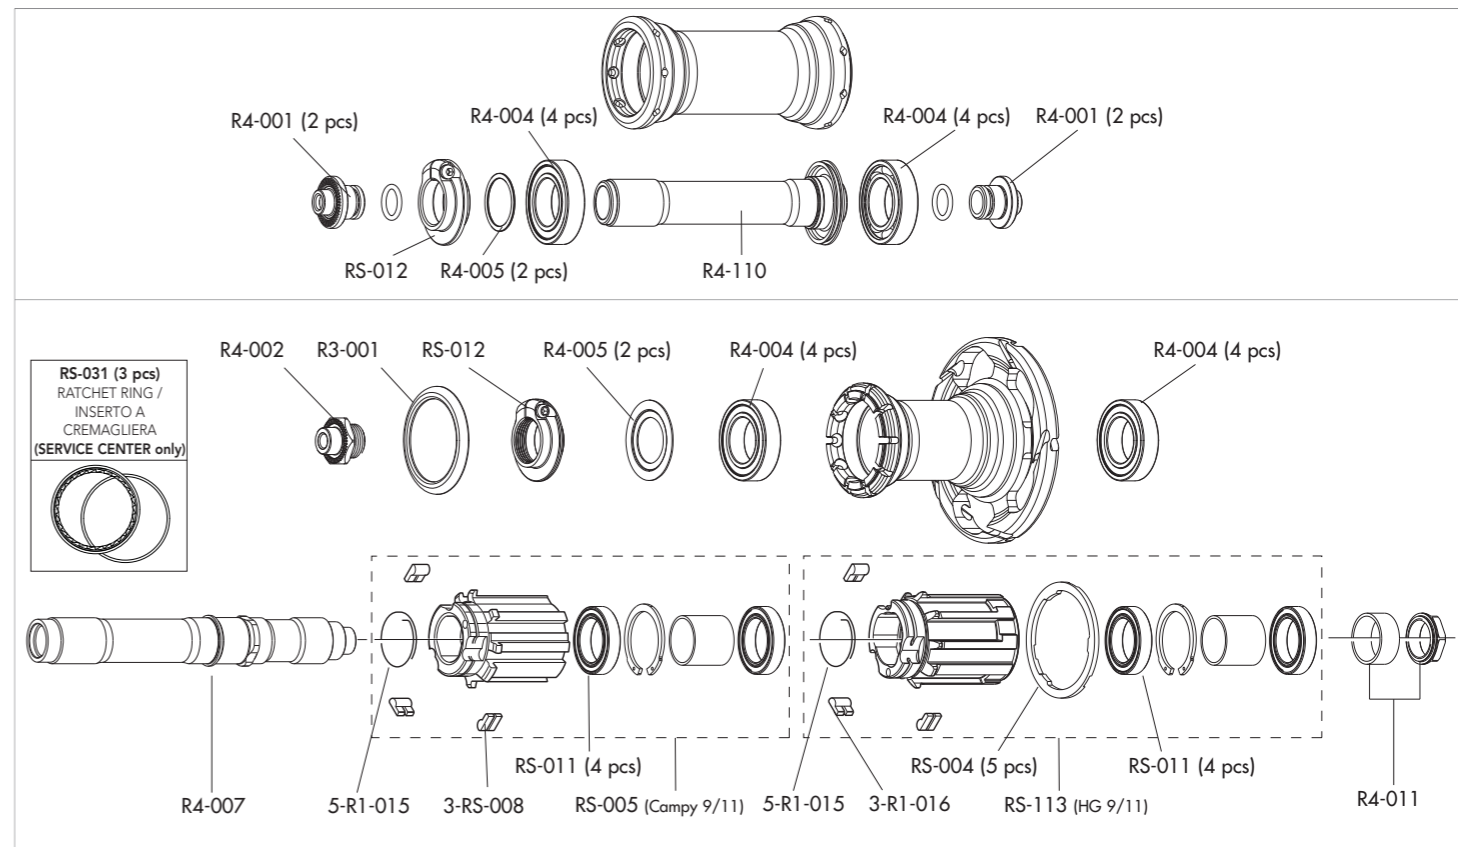

RACING QUATTRO™ CLINCHER

RIMS & SPOKES/CERCHI E RAGGI

RIM

	RIM-TAPE LABEL KIT VALVE HOLE DIAMETER	2-RL-RT (18 mm - 2 pcs) R4-LAB13CB (front+rear) 6,5 mm 622 X 15C

SPOKES

FRONT SPOKE	R4-016	4 spokes + 4 nipples
REAR RIGHT SPOKE	R4-018	4 spokes + 4 nipples
REAR LEFT SPOKE	R4-019	4 spokes + 4 nipples
NIPPLES	R5-B	50 pcs.

ACCESSORIES

Spacer for HG11 FW body	RS-004	5 pcs - to be used only with 9/10s sprockets <i>(please note that every HG11 rear wheel/HG11 FW body package contains the spacer)</i>

RACING QUATTRO™ CLINCHER

HUBS/MOZZI/MOYEUX