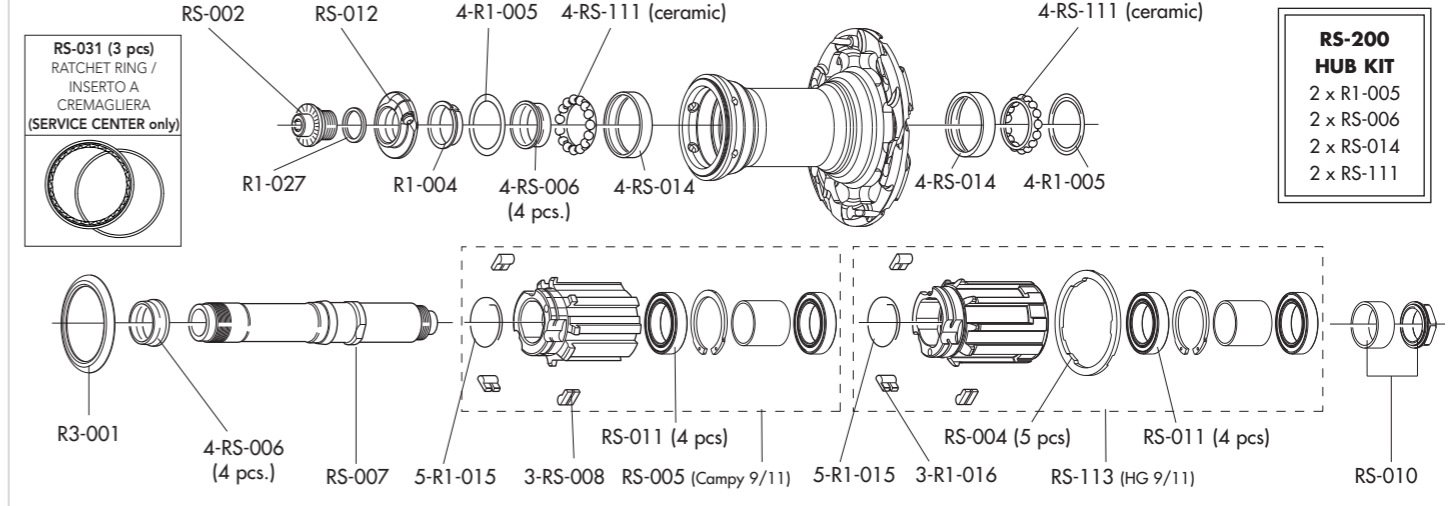

HUBS/MOZZI