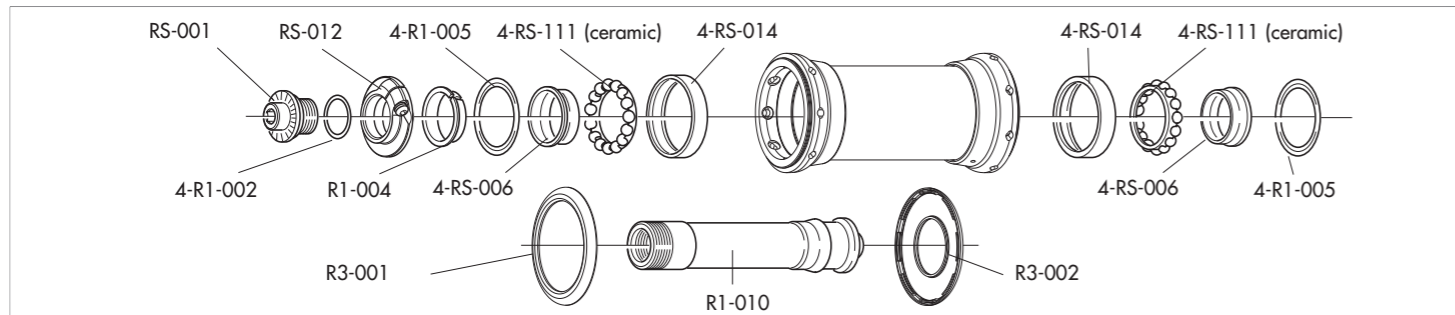

RACING SPEED™ XLR 80 tubular

HUBS/MOZZI

RACING SPEED™ tubular

RIMS & SPOKES/CERCHI E RAGGI

RIM

	FRONT RIM REAR RIM LABEL KIT VALVE HOLE VALVE EXTENSION DIAMETER BRAKE SHOES	RSF-TRK11 (no labels) RSR-TRK11 (no labels) RS-LAB12TAKDK (front+rear DARK) 6,5 mm T-08 634 mm for carbon rims - BR-BO500 (for brakes with retention spring or interference fixing) - BR-BO500X (for brakes with screw fixing)

SPOKES

COMPLETE FRONT KIT	RSF-SK02	18 front spokes + 18 nuts + 18 nut supporting plates
COMPLETE REAR KIT	RSR-SK02	14 rear right spokes + 7 rear left spokes + 21 nuts + 21 nut supporting plates
MINI-KIT	RS-MK02	2 front spokes + 2 rear right spokes + 2 rear left spokes + 6 nuts + 6 nut supporting plates
NUTS	RS-B	10 pcs
NUT SUPPORTING PLATES	RS-C	10 pcs

ACCESSORIES

Spacer for HG11 FW body	RS-004	5 pcs - to be used only with 9/10s sprockets <i>(please note that every HG11 rear wheel/HG11 FW body package contains the spacer)</i>

! WARNING!

Because of the high temperatures reached when braking, we recommend you use only glue for tubular tires specifically for carbon fibre rims.
A causa delle alte temperature raggiunte in frenata, vi consigliamo di utilizzare solamente colla per tubolari che sia specifica per i soli cerchi in fibra di carbonio.