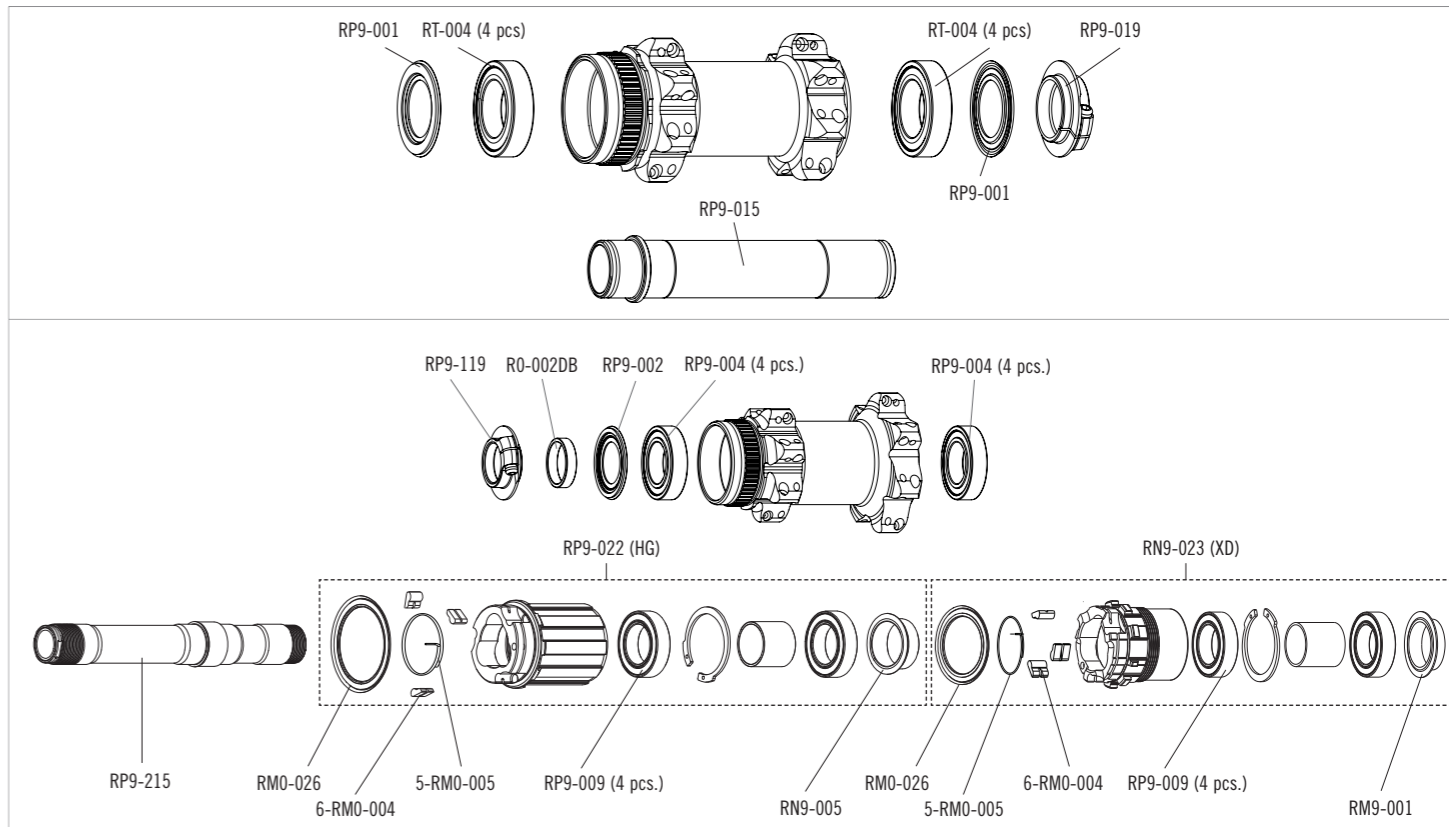

RED FIRE 5/500

AFS
front: QR/15mm ta
rear: QR/12mm ta 142-135

RIMS & SPOKES/CERCHI E RAGGI

RIM

	LABEL KIT VALVE HOLE RIM TAPE DIAMETER	RF500-LAB18DB (Red Zone 500 FRONT+REAR) - RF5-LAB18DB (Red Zone 5 FRONT+REAR) 6,5 mm RF5-RT01 (31,5 mm - 2 pcs) 27.5 2WF-Ready

SPOKES

SPOKES L. 286 (front RH/rear LH) SPOKES L. 284 (front LH/rear RH) NIPPLES	RF5-DS286 RF5-DS284 R5-B01	8 spokes + 8 nipples 8 spokes + 8 nipples 50 pcs.

RED FIRE 5/500

AFS
front: QR/15mm ta
rear: QR/12mm ta 142-135

HUBS/MOZZI

Complete FW body / Corpetti RL completi

RP9-022 (HG) - RN9-023 (XD)