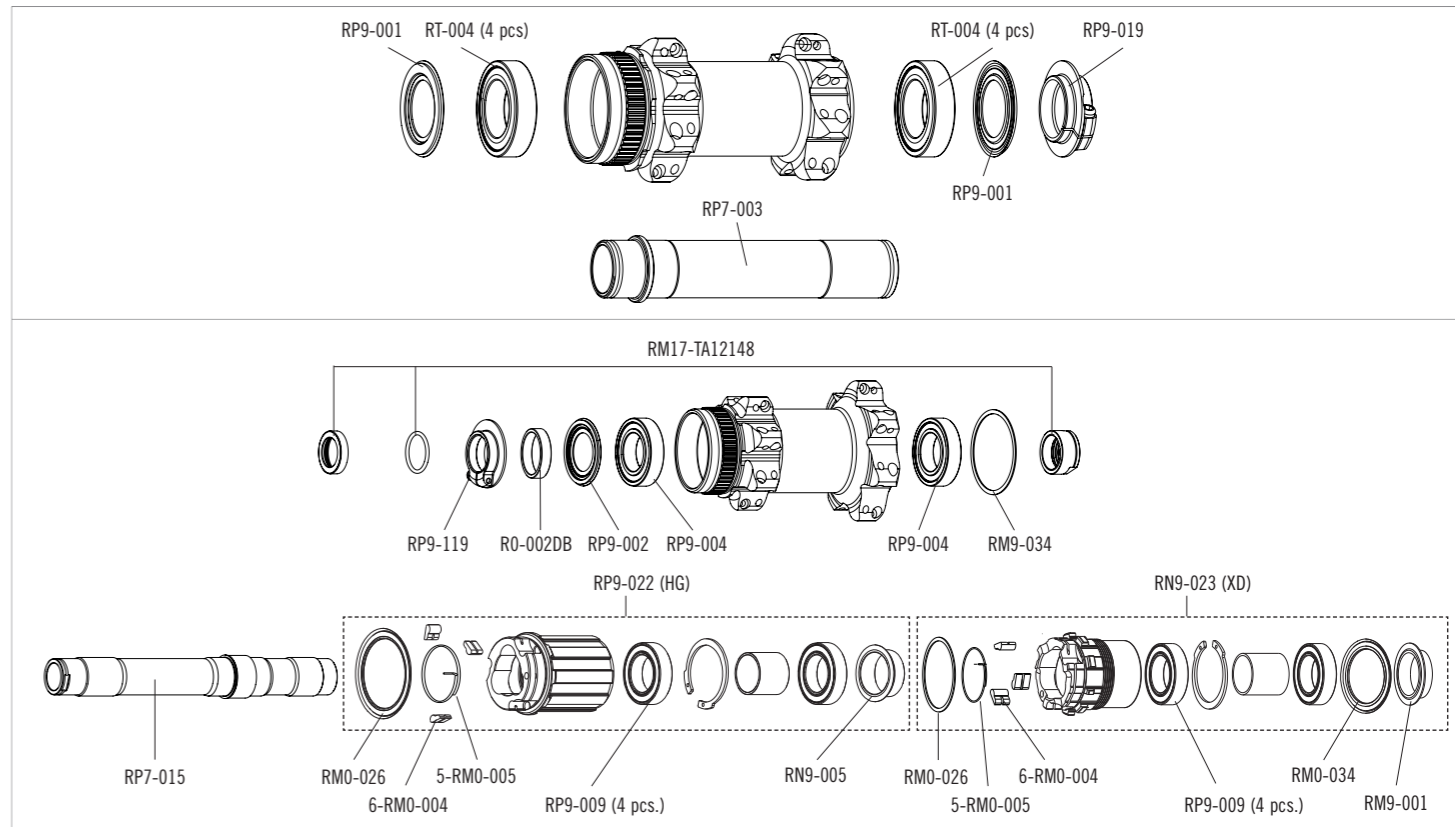

RED FIRE 5/500

AFS
front BOOST: HH15-110
rear BOOST: HH12-148

RIMS & SPOKES/CERCHI E RAGGI

RIM

	LABEL KIT VALVE HOLE RIM TAPE DIAMETER	RF500-LAB18DB (Red Zone 500 FRONT+REAR) - RF5-LAB18DB (Red Zone 5 FRONT+REAR) 6,5 mm RF5-RT01 (31,5 mm - 2 pcs) 27.5 2WF-Ready

SPOKES

SPOKES L. 286 (front RH/rear LH) SPOKES L. 284 (front LH/rear RH) NIPPLES	RF5-DS286 RF5-DS284 R5-B01	8 spokes + 8 nipples 8 spokes + 8 nipples 50 pcs.

RED FIRE 5/500

AFS
front BOOST: HH15-110
rear BOOST: HH12-148

HUBS/MOZZI

XD FW body / Corpetto RL XD

RN9-023 (FW body) + **RM17-TA12148** (adapter)