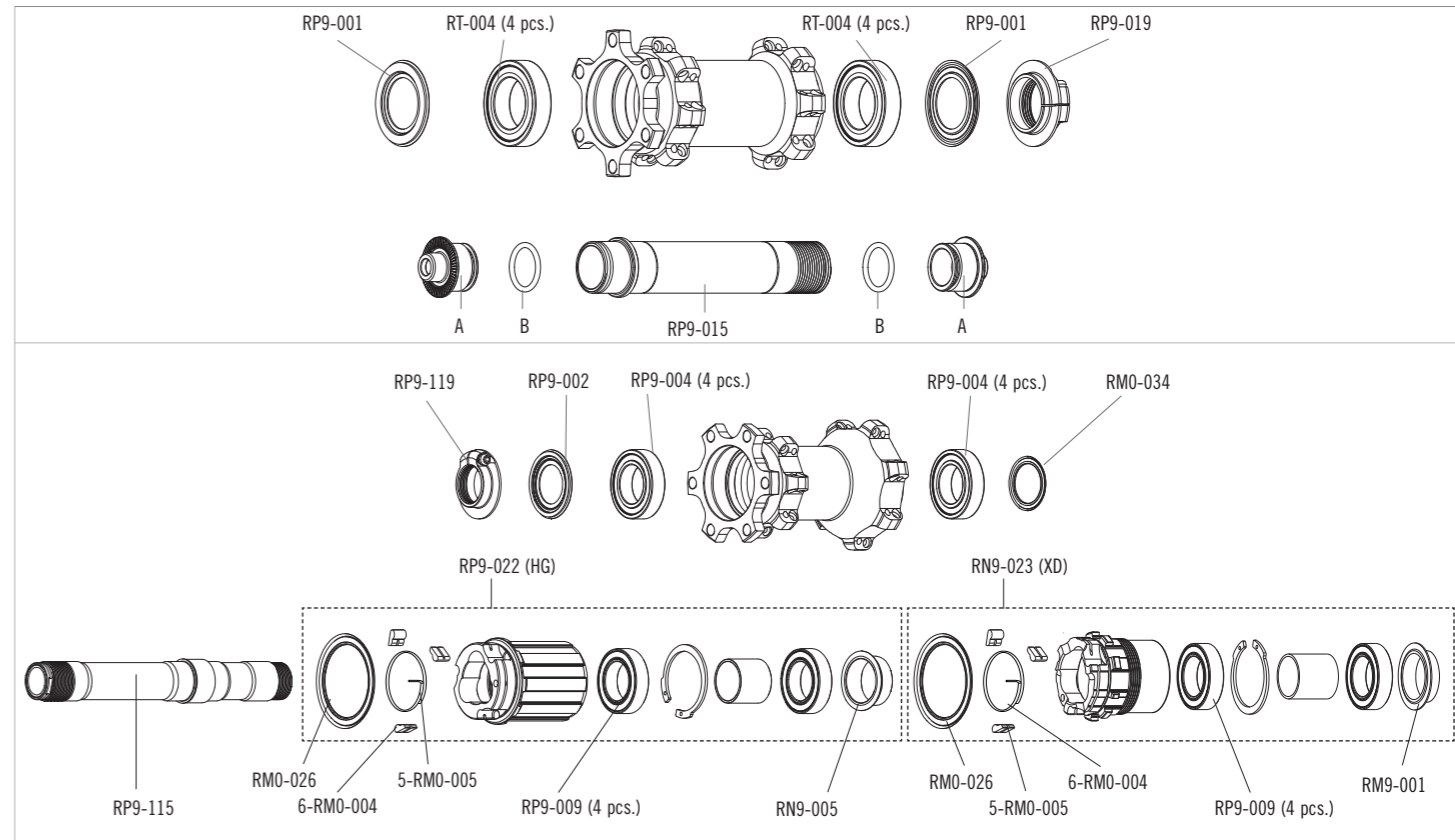

RED PASSION 3 27.5

6 BOLTS & AFS
front: QR/15mm ta
rear: QR/12mm ta 142-135

RIMS & SPOKES/CERCHI E RAGGI

RIM

	FRONT RIM REAR RIM LABEL KIT VALVE HOLE RIM SPARES KIT DIAMETER	RN7F-3DR (with labels) RN7R-3DR (with labels) RN7-LAB173DB (FRONT+REAR) 6,5 mm RN9-014 (valve+tool, valve adapter, tubeless tape) 27.5 Tubeless ready

SPOKES

SPOKES NIPPLES TOOL TOOL TOOL TOOL	RN7-DS01 RN9-B T-11 T-05 T-24 T-25	8 spokes + 8 nipples 50 pcs. magnet-attractor insert for nipple nipple magnet spoke spanner spoke anti-rotation

ACCESSORIES

KIT QR	RM11-TAQR	for front wheel - from 15mm thru axle to QR (2A + 2B)
KIT 15 thru-axle	KITFCFA15	for front wheel - from QR to 15mm thru axle
REAR WHEELS ADAPTERS KIT ON PAGE 74		

RED PASSION 3 27.5

6 BOLTS & AFS
front: QR/15mm ta
rear: QR/12mm ta 142-135

HUBS/MOZZI