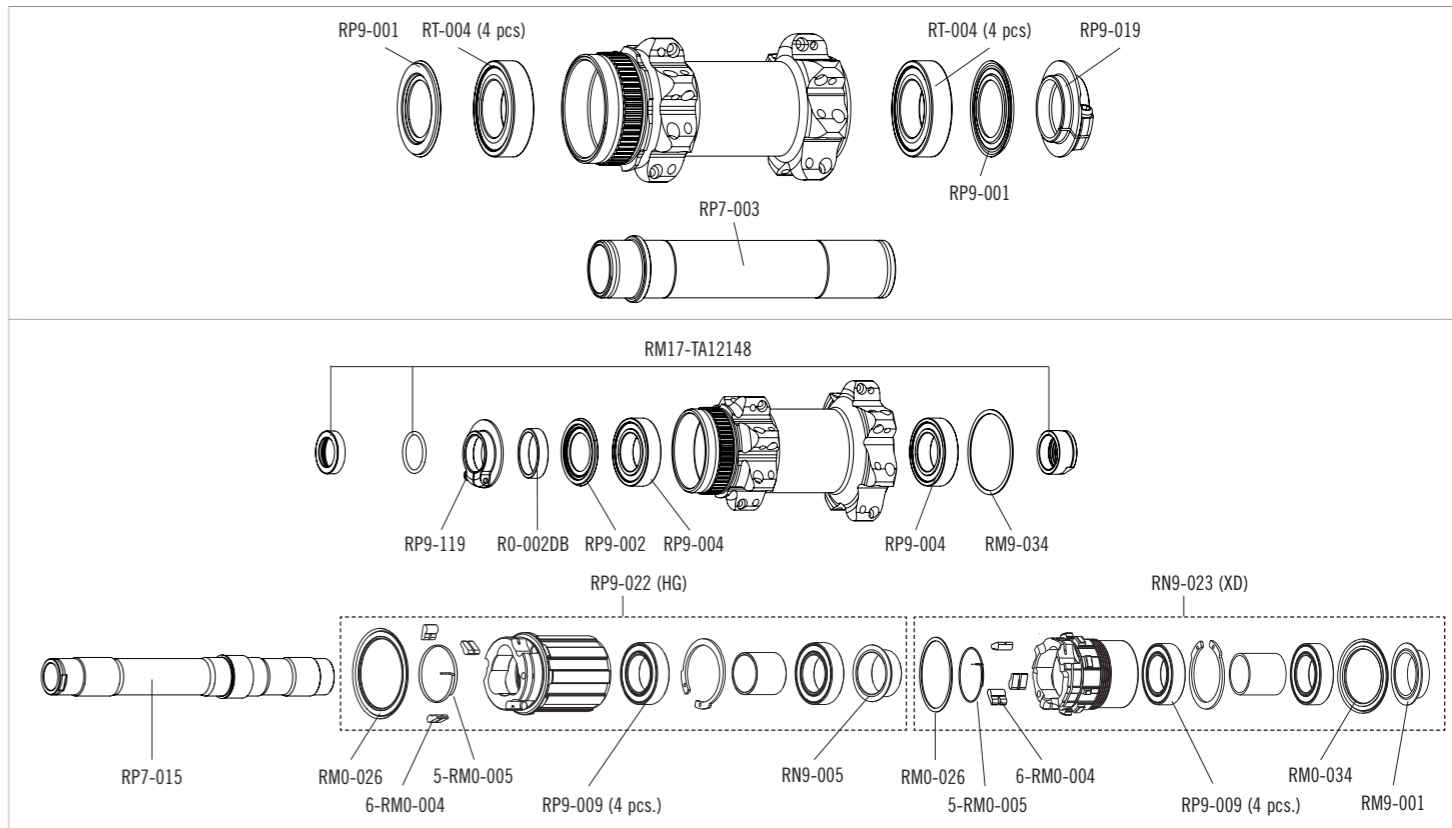

RED ZONE 5/500

AFS
front BOOST: HH15-110
rear BOOST: HH12-148

RIMS & SPOKES/CERCHI E RAGGI

RIM

	LABEL KIT VALVE HOLE RIM-TAPE DIAMETER	RZ500-LAB18DB (Red Zone 500 FRONT+REAR) - RZ5-LAB18DB (Red Zone 5 FRONT+REAR) 6,5 mm RZ5-RT01 (28 mm - 2 pcs) 29 2WF-Ready

SPOKES

SPOKES L. 305 (front RH/rear LH) SPOKES L. 303 (front LH/rear RH) NIPPLES TOOL	RZ5-DS305 RZ5-DS303 R5-B01 T-18	8 spokes + 8 nipples 8 spokes + 8 nipples 50 pcs. spoke spanner

RED ZONE 5/500

AFS
front BOOST: HH15-110
rear BOOST: HH12-148

HUBS/MOZZI

XD FW body / Corpetto RL XD

RN9-023 (FW body) + **RM17-TA12148** (adapter)