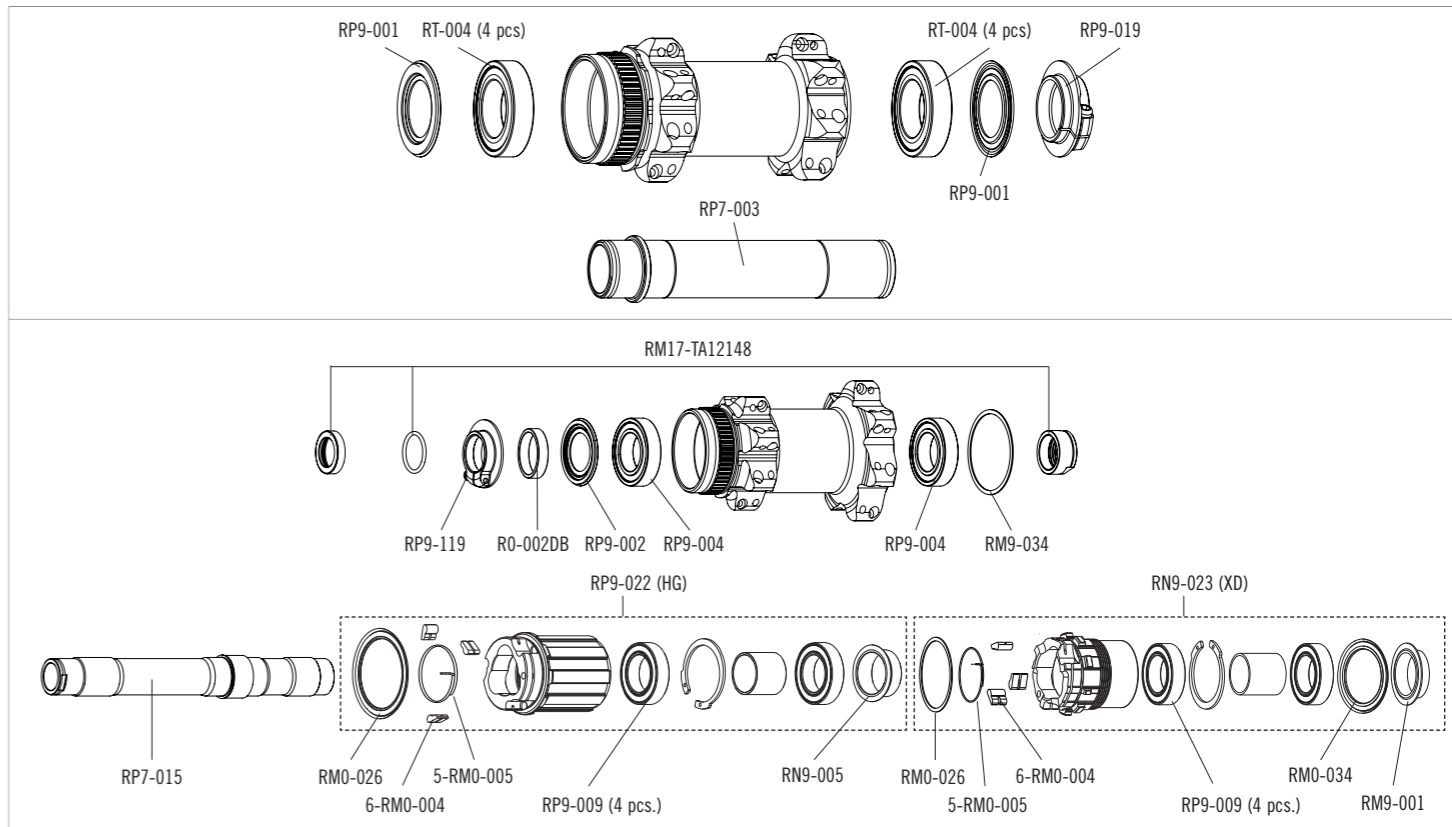

RED ZONE 7/700

AFS
front BOOST: HH15-110
rear BOOST: HH12-148

RIMS & SPOKES/CERCHI E RAGGI

RIM

	LABEL KIT VALVE HOLE RIM TAPE DIAMETER	RZ700-LAB18DB (Red Zone 700 FRONT+REAR) - RZ7-LAB18DB (Red Zone 7 FRONT+REAR) 6,5 mm RZ5-RT01 (28 mm - 2 pcs) 29 2WF-Ready

SPOKES

SPOKES L. 305 (front RH/rear LH) SPOKES L. 303 (front LH/rear RH) NIPPLES	RZ7-DS305 RZ7-DS303 RZ7-B	8 spokes + 8 nipples 8 spokes + 8 nipples 50 pcs.

RED ZONE 7/700

AFS
front BOOST: HH15-110
rear BOOST: HH12-148

HUBS/MOZZI

XD FW body / Corpetto RL XD

RN9-023 (FW body) + **RM17-TA12148** (adapter)