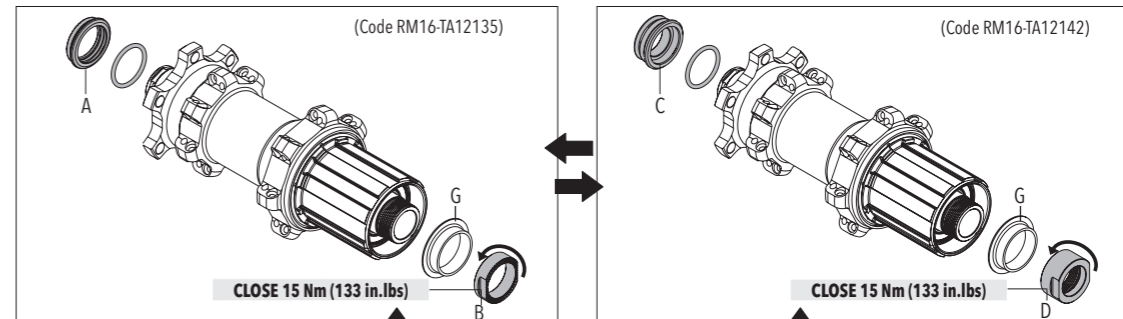

KITFCFA15

ADAPTERS FOR FULL COMP REAR AXLE

HG FW body

Thru axle Ø 12mm - O.L.D. 135 mm

(Code RM16-TA12135)

Thru axle Ø 12mm - O.L.D. 142 mm

(Code RM16-TA12142)

QR Ø 9mm - O.L.D. 135 mm