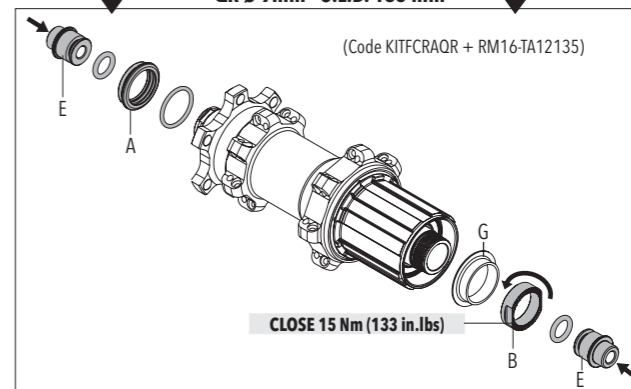

A	4,25 mm
B	5,6 mm
C	7,75 mm
D	9,1 mm
E	15,5 mm
G*	8,0 mm
G: RN9-005	
(*NOT INCLUDED)