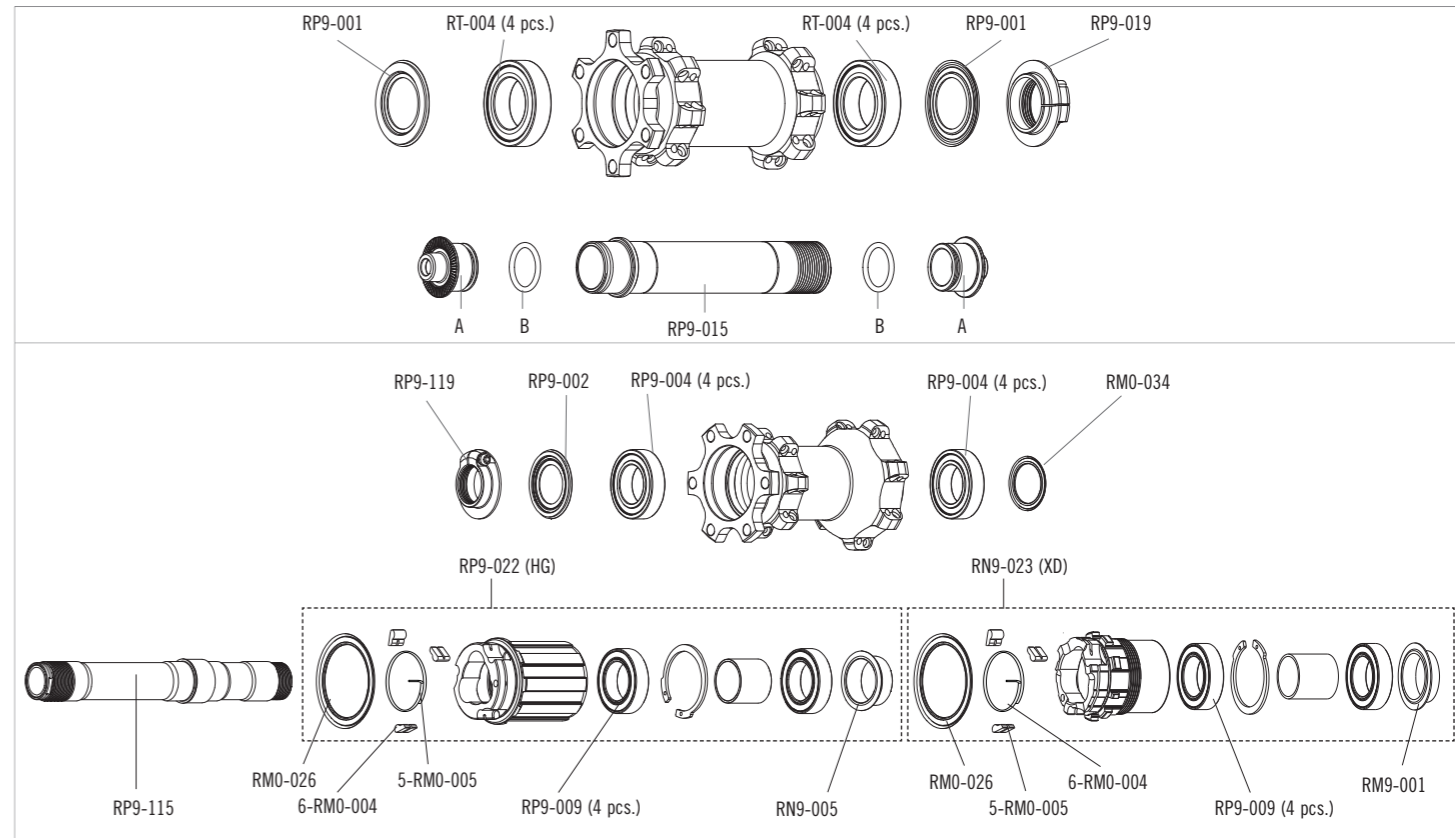

RED PASSION 3 29

6 BOLTS & AFS
front: QR/15mm ta
rear: QR/12mm ta 142-135

RIMS & SPOKES/CERCHI E RAGGI

RIM

	FRONT RIM REAR RIM LABEL KIT VALVE HOLE RIM SPARES KIT DIAMETER	RN9F-3DR (with labels) RN9R-3DR (with labels) RN9-LAB173DB (FRONT+REAR) 6,5 mm RN9-014 (valve+tool, valve adapter, tubeless tape) 27.5 Tubeless ready

SPOKES

SPOKES NIPPLES TOOL TOOL TOOL TOOL	RN9-DS01 RN9-B T-11 T-05 T-24 T-25	8 spokes + 8 nipples 50 pcs. magnet-attractor insert for nipple nipple magnet spoke spanner spoke anti-rotation

ACCESSORIES

KIT QR	RM11-TAQR	for front wheel - from 15mm thru axle to QR (2A + 2B)
KIT 15 thru-axle	KITFCFA15	for front wheel - from QR to 15mm thru axle
REAR WHEELS ADAPTERS KIT ON PAGE 74		

RED PASSION 3 29

6 BOLTS & AFS
front: QR/15mm ta
rear: QR/12mm ta 142-135

HUBS/MOZZI