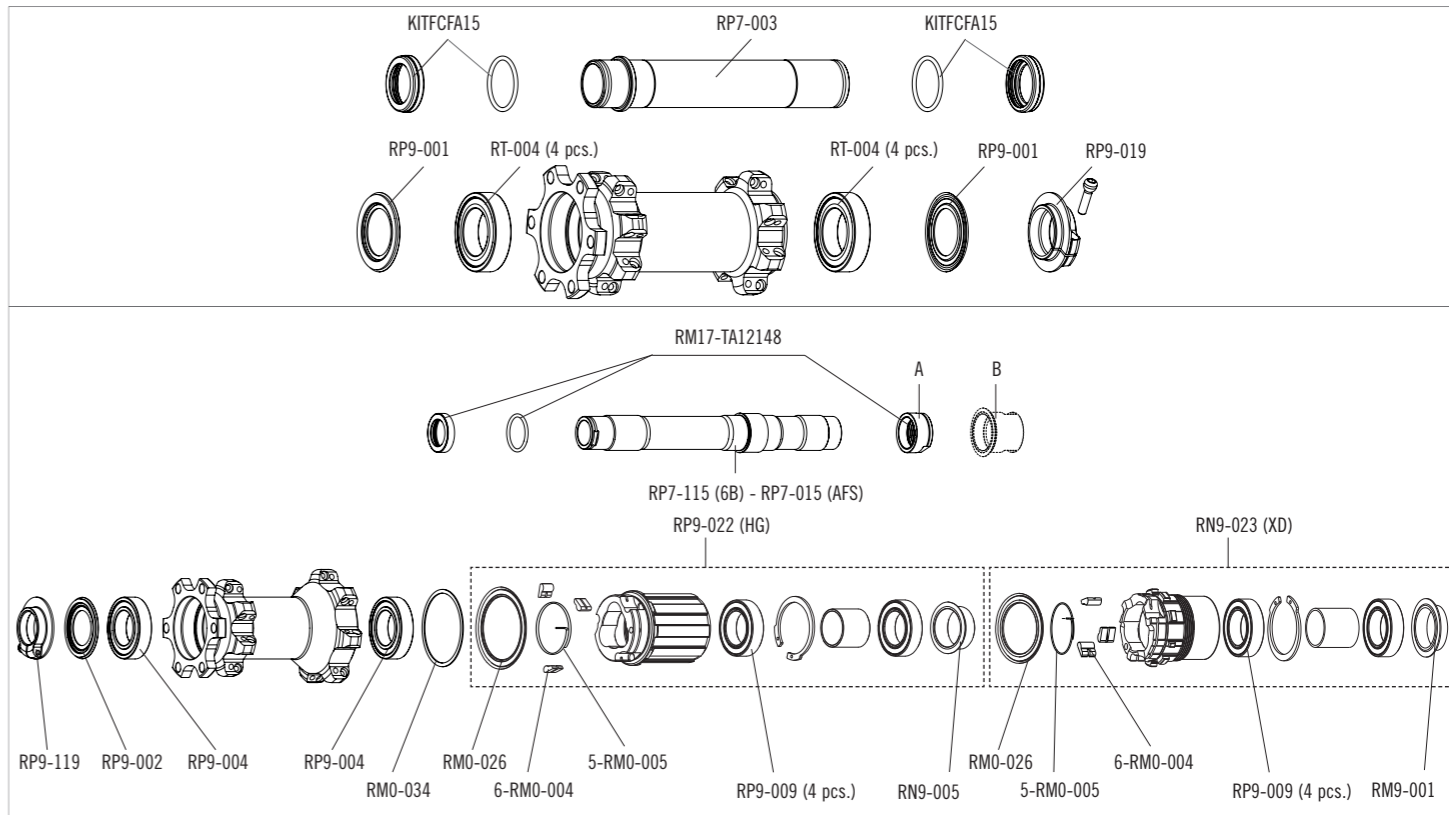

RED PASSION 3 29

6 BOLTS & AFS
front BOOST: HH15-110
rear BOOST: HH12-148

RIMS & SPOKES/CERCHI E RAGGI

RIM

	FRONT RIM REAR RIM LABEL KIT VALVE HOLE RIM SPARES KIT DIAMETER	RN9F-3DR (with labels) RN9R-3DR (with labels) RN9-LAB173DB (FRONT+REAR) 6,5 mm RN9-014 (valve+tool, valve adapter, tubeless tape) 27.5 Tubeless ready

SPOKES

SPOKES NIPPLES TOOL TOOL TOOL TOOL	RN9-DS01 RN9-B T-11 T-05 T-24 T-25	8 spokes + 8 nipples 50 pcs. magnet-attractor insert for nipple nipple magnet spoke spanner spoke anti-rotation

ACCESSORIES

KIT QR	RM11-TAQR	for front wheel - from 15mm thru axle to QR (2A + 2B)
KIT 15 thru-axle	KITFCFA15	for front wheel - from QR to 15mm thru axle
REAR WHEELS ADAPTERS KIT ON PAGE 74		

RED PASSION 3 29

6 BOLTS & AFS
front BOOST: HH15-110
rear BOOST: HH12-148

HUBS/MOZZI

XD FW body / Corpetto RL XD

RN9-023 (FW body) + **RM17-TA12148** (adapter)

HG FW body only / Corpetto RL HG

B (not coded) = **RN9-005** + A