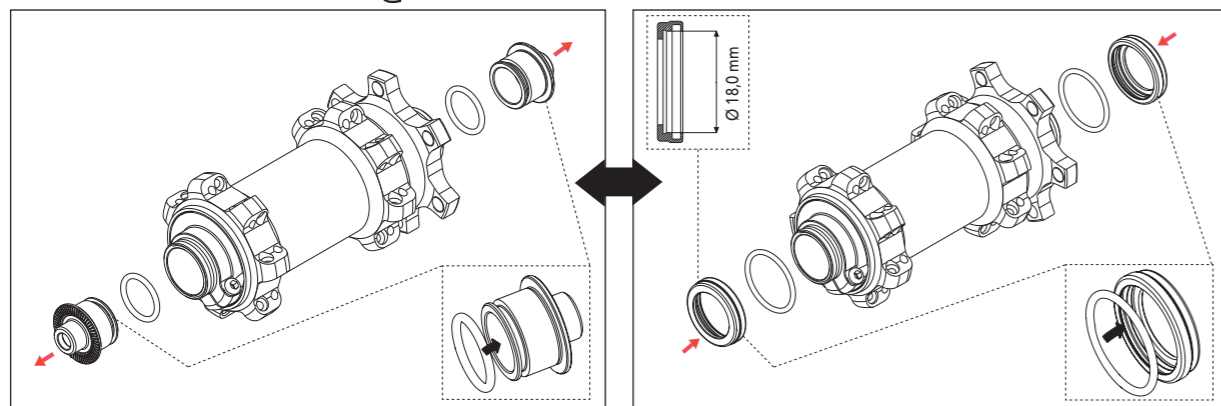

ADAPTERS FOR FULL COMP FRONT AXLE

QUICK RELEASE ↔ THRU-AXLE 15 mm ADAPTER

QR Ø 9mm - 100mm

RM11-TAQR

Thru axle Ø 15mm - 100mm

KITFCFA15