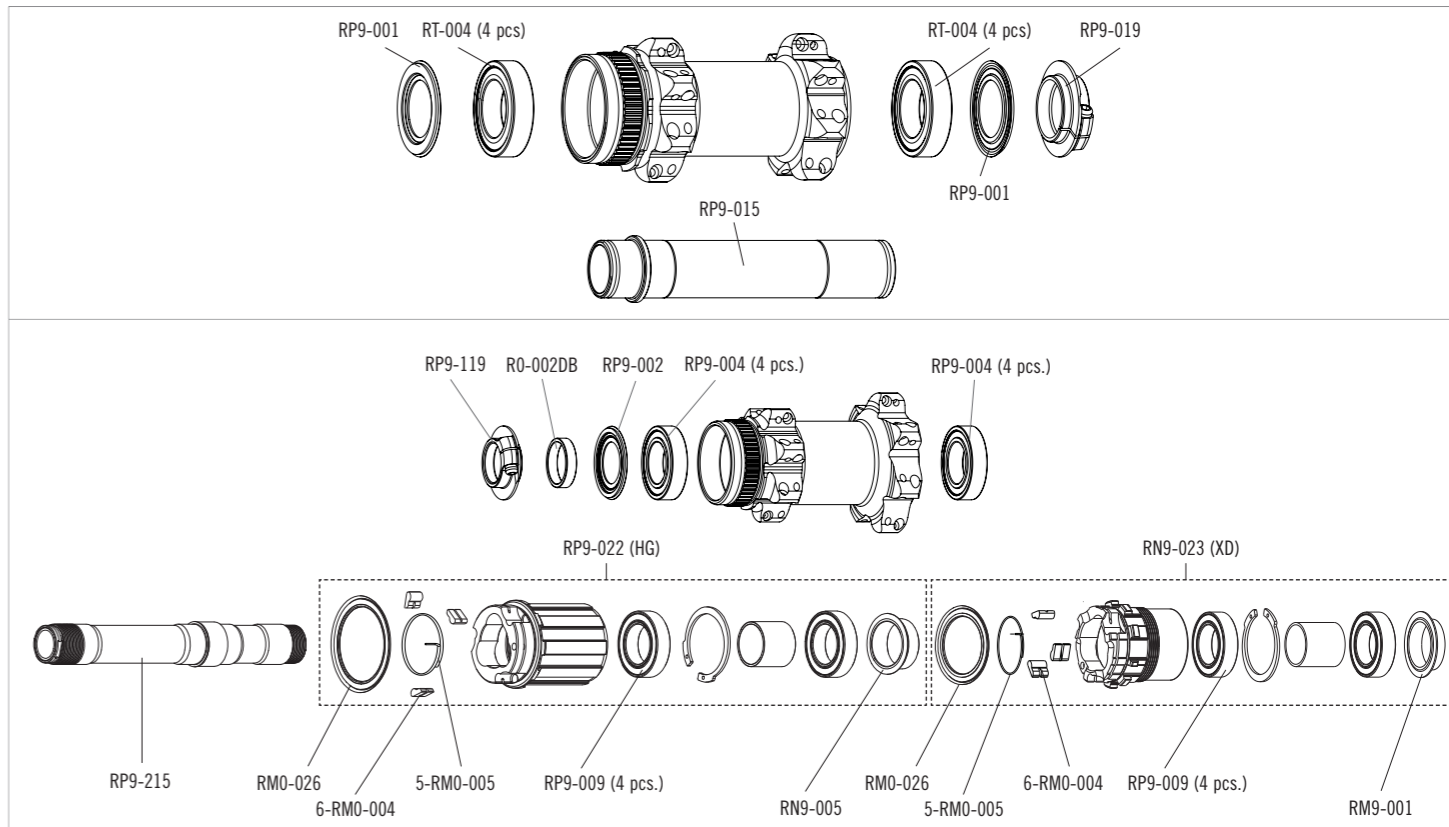

RED ZONE 7/700

AFS
front: QR/15mm ta
rear: QR/12mm ta 142-135

RIMS & SPOKES/CERCHI E RAGGI

RIM

	LABEL KIT VALVE HOLE RIM TAPE DIAMETER	RZ700-LAB18DB (Red Zone 500 FRONT+REAR) - RZ7-LAB18DB (Red Zone 5 FRONT+REAR) 6,5 mm RZ5-RT01 (28 mm - 2 pcs) 29 2WF-Ready

SPOKES

SPOKES L. 303 (front RH/rear LH) SPOKES L. 302 (front LH/rear RH) NIPPLES	RZ7-DS303 RZ7-DS302 RZ7-B	8 spokes + 8 nipples 8 spokes + 8 nipples 50 pcs.

RED ZONE 7/700

AFS
front: QR/15mm ta
rear: QR/12mm ta 142-135

HUBS/MOZZI

Complete FW body / Corpetti RL completi

RP9-022 (HG) - RN9-023 (XD)