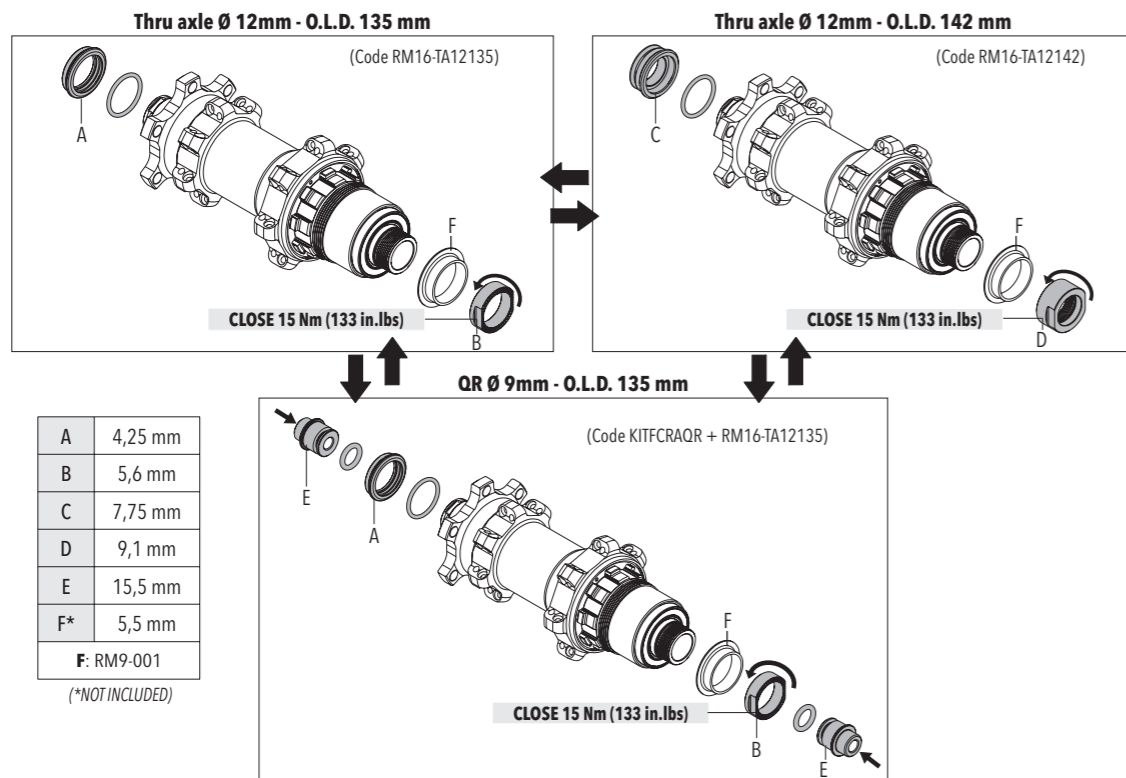

ADAPTERS FOR FULL COMP REAR AXLE

XD FW body

QUICK RELEASES

R5-QFR02	R3-QFR12	RWX-QFR12	RM0-QFR
RACING 5 LG RACING 7 LG RACING SPORT	SPEED 55C SPEED 40C RACING ZERO COMPETIZIONE RACING ZERO NITE RACING ZERO RACING 3 RACING QUATTRO CARBON RACING QUATTRO LG	SPEED 55T SPEED 40T RACING ZERO CARBON RED WIND XLR SPEED 360T	RED PASSION

R5-QF16K + R5-QR16K (incl. KIT HH=>QR)	R4-QF16K + R4-QR16K (incl. KIT HH=>QR)
RACING 5 DB / RACING 500 DB RACING 6 DB / RACING 600 DB RACING 7 DB / RACING 700 DB RED ZONE 5 / RED ZONE 500 RED ZONE 7 / RED ZONE 700 RED FIRE 5 / RED FIRE 500	RACING QUATTRO CARBON DB

RM5-QFR
RED PASSION 3

QUICK-RELEASES