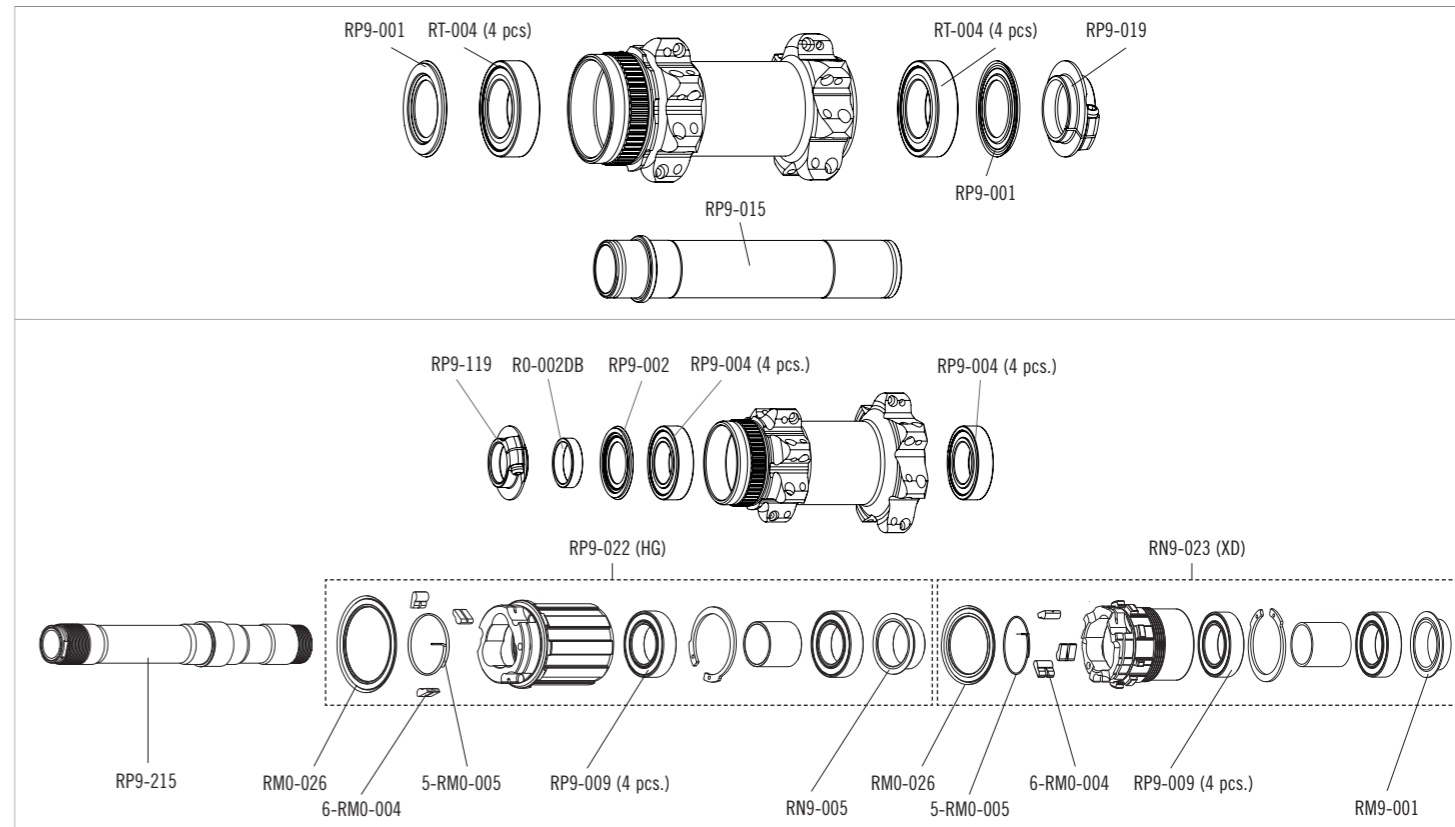

RED ZONE 5/500

AFS
front: QR/15mm ta
rear: QR/12mm ta 142-135

RIMS & SPOKES/CERCHI E RAGGI

RIM

	LABEL KIT VALVE HOLE RIM-TAPE DIAMETER	RZ500-LAB18DB (Red Zone 500 FRONT+REAR) - RZ5-LAB18DB (Red Zone 5 FRONT+REAR) 6,5 mm RZ5-RT01 (28 mm - 2 pcs) 29 2WF-Ready

SPOKES

SPOKES L. 303 (front RH/rear LH) SPOKES L. 302 (front LH/rear RH) NIPPLES 50 pcs. T-18 TOOL	RZ5-DS303 RZ5-DS302 R5-B01 T-18	8 spokes + 8 nipples 8 spokes + 8 nipples 50 pcs. spoke spanner

RED ZONE 5/500

AFS
front: QR/15mm ta
rear: QR/12mm ta 142-135

HUBS/MOZZI

Complete FW body / Corpetti RL completi

RP9-022 (HG) - RN9-023 (XD)