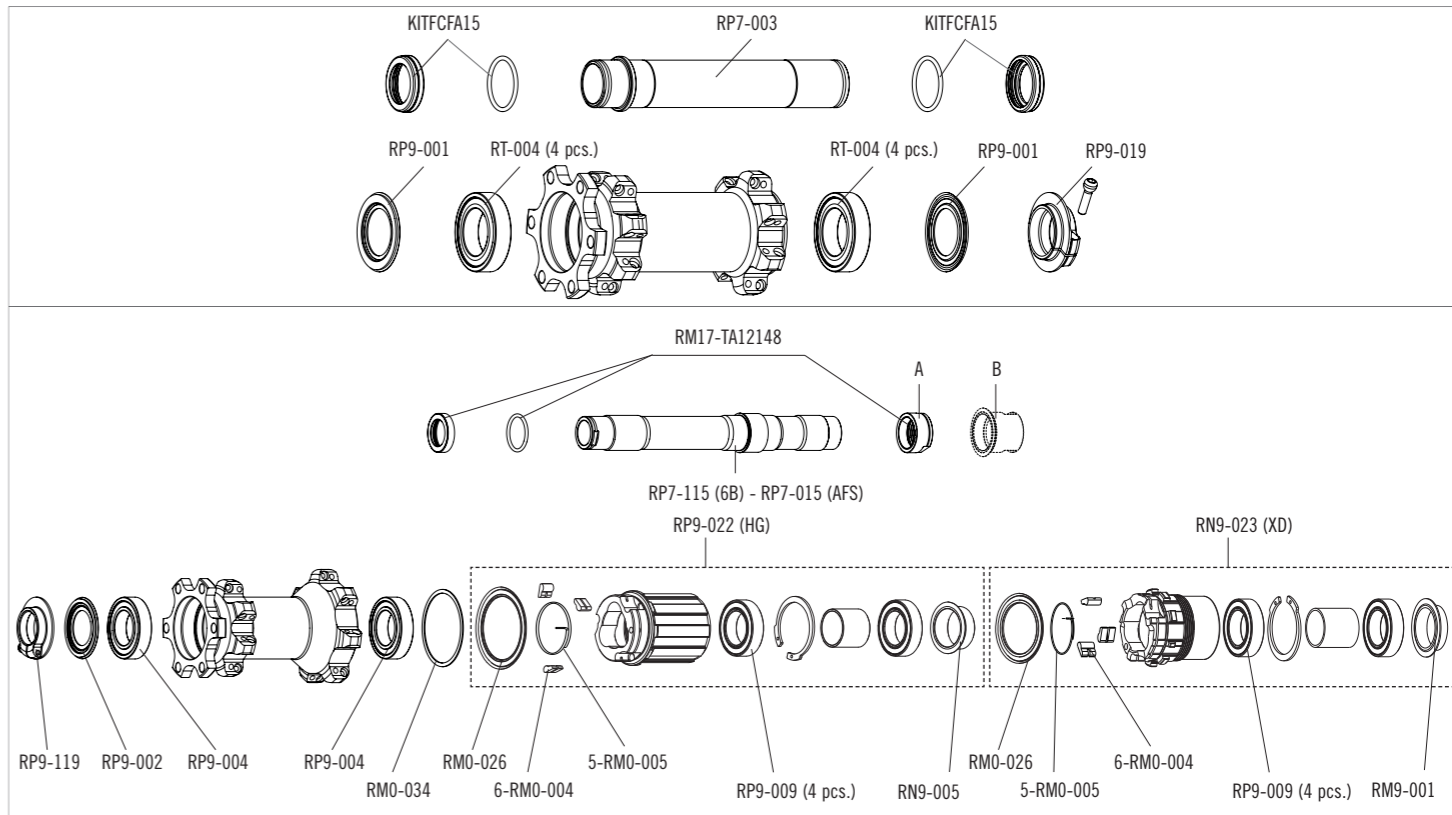

RED PASSION 3 27.5

6 BOLTS & AFS
front BOOST: HH15-110
rear BOOST: HH12-148

RIMS & SPOKES/CERCHI E RAGGI

RIM

	FRONT RIM REAR RIM LABEL KIT VALVE HOLE RIM SPARES KIT DIAMETER	RN7F-3DR (with labels) RN7R-3DR (with labels) RN7-LAB173DB (FRONT+REAR) 6,5 mm RN9-014 (valve+tool, valve adapter, tubeless tape) 27.5 Tubeless ready

SPOKES

SPOKES NIPPLES TOOL TOOL TOOL TOOL	RN7-DS01 RN9-B T-11 T-05 T-24 T-25	8 spokes + 8 nipples 50 pcs. magnet-attractor insert for nipple nipple magnet spoke spanner spoke anti-rotation

RED PASSION 3 27.5

6 BOLTS & AFS
front BOOST: HH15-110
rear BOOST: HH12-148

HUBS/MOZZI

XD FW body / Corpetto RL XD

RN9-023 (FW body) + **RM17-TA12148** (adapter)

HG FW body only / Corpetto RL HG

B (not coded) = **RN9-005** + A