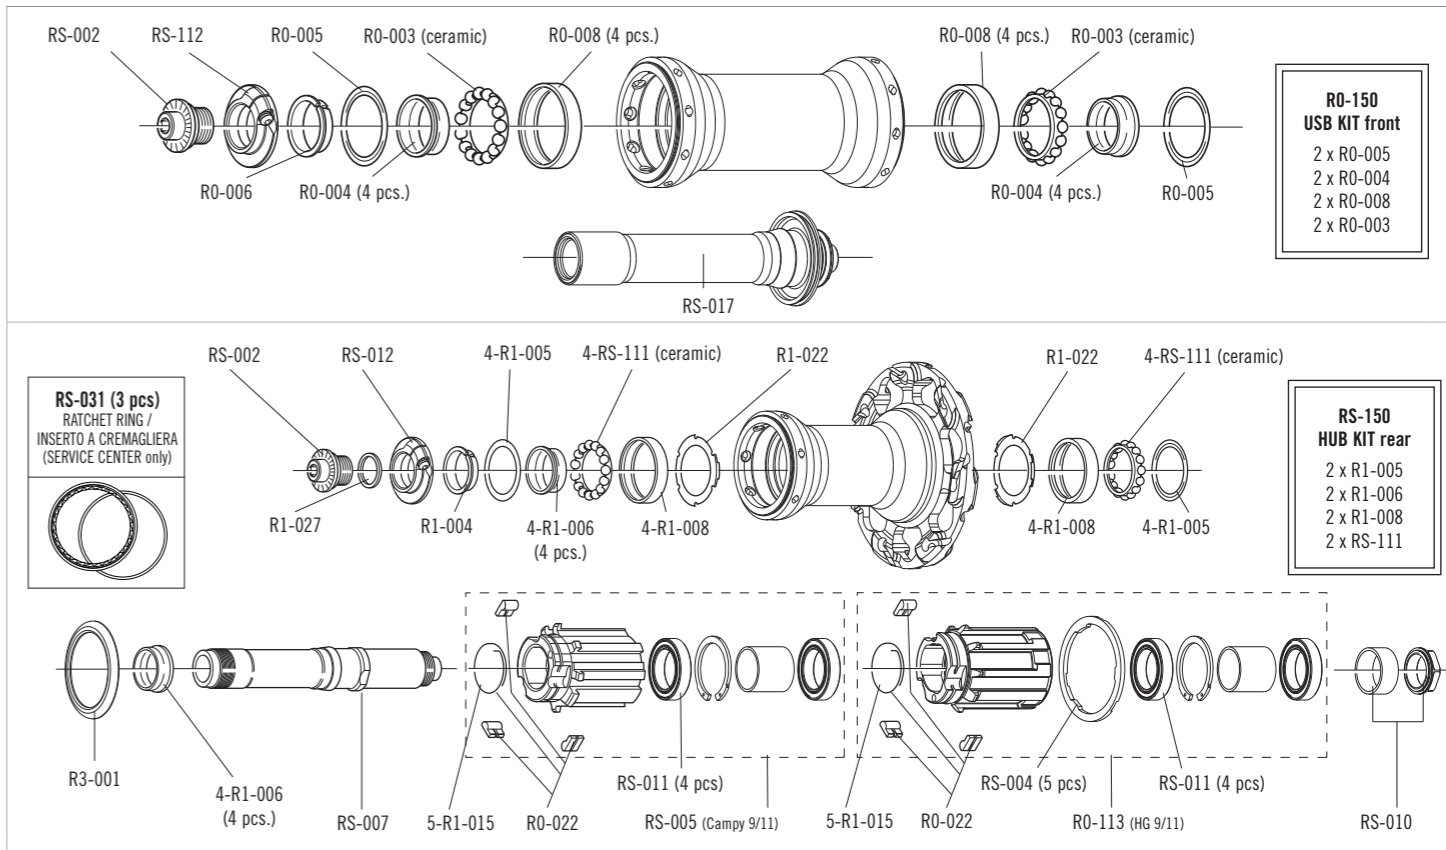

SPEED™ 40C clincher

RIMS & SPOKES/CERCHI E RAGGI

RIM

	FRONT RIM	SPF-CR4018 (with labels)
	REAR RIM	SPR-CR4018 (with labels)
	VALVE HOLE	6,5 mm
	VALVE HOLE BUSHING	RWX-014 (5 pcs)
	DIAMETER	622 mm x 17C
	BRAKE SHOES	for carbon rims - BR-B0500 (for brakes with retention spring or interference fixing) - BR-B0500X1 (for brakes with screw fixing)

SPOKES

FRONT SPOKE	RS-01640	4 spokes + 4 nipples
REAR RIGHT SPOKE	RS-01840	4 spokes + 4 nipples
REAR LEFT SPOKE	RS-01940	4 spokes + 4 nipples
NIPPLES	RWX-B	black - 10 pcs
TOOL	T-11	magnet-attractor insert for nipple
TOOL	T-05	nipple-guide magnet
TOOL	T-18	spoke spanner
TOOL	T-02	spoke anti-rotation

ACCESSORIES

Spacer for HG11 FW body	RS-004	5 pcs - to be used only with 9/10s sprockets <i>(please note that every HG11 rear wheel/HG11 FW body package contains the spacer)</i>

⚠ WARNING!

Due to the high temperatures reached when braking, we recommend you use only glue for tubular tires specifically for carbon fibre rims.
A causa delle alte temperature raggiunte in frenata, vi consigliamo di utilizzare solamente colla per tubolari che sia specifica per i soli cerchi in fibra di carbonio.

SPEED™ 40C clincher

HUBS/MOZZI