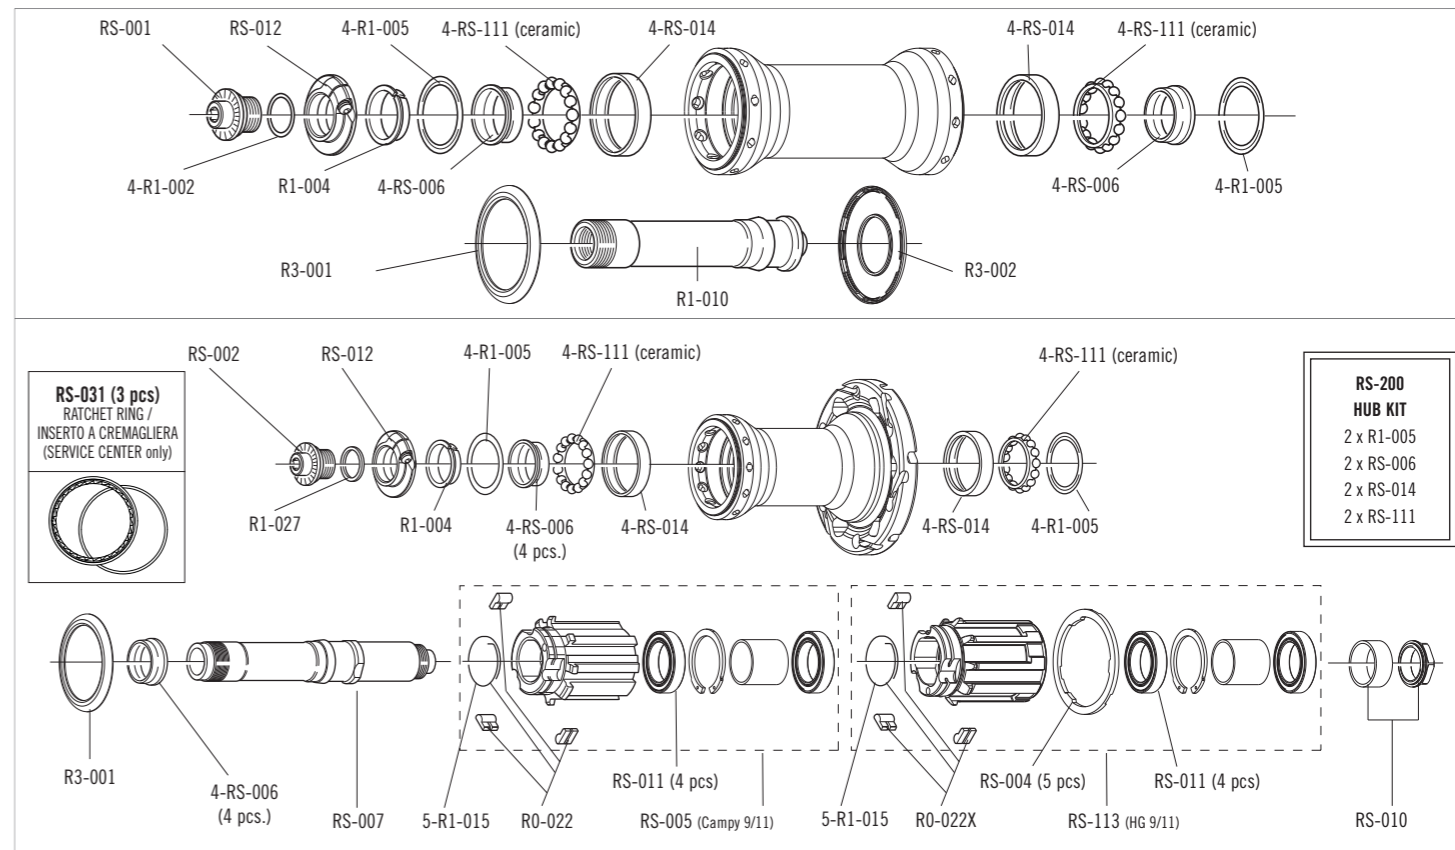

RED WIND XLR™ CLINCHER - H50

RIMS & SPOKES/CERCHI E RAGGI

RIM

	FRONT RIM	RWXF-CR (no labels)
	REAR RIM	RWXR-CR (no labels)
	LABEL KIT	RWX-LAB13 (front+rear) - RWX-LAB13DK (front+rear DARK)
	VALVE HOLE	6,5 mm
	VALVE EXTENSION	T-15M (male valve extension) - T-15F (female valve extension)
	VALVE HOLE BUSHING	RWX-014 (5 pcs)
	DIAMETER	700C (622 x 15C)

SPOKES

COMPLETE FRONT KIT	RWXF-SK	18 front spokes + 18 nipples
COMPLETE REAR KIT	RWXR-SK	14 rear right spokes + 7 rear left spokes + 21 nipples
MINI-KIT	RWX-MK	2 front spokes + 2 rear right spokes + 2 rear left spokes + 6 nipples
NIPPLES	RWX-B	black - 10 pcs
TOOL	T-11	magnet-attractor insert for nipple
TOOL	T-05	nipple-guide magnet
TOOL	T-18	spoke spanner
TOOL	T-02	spoke anti-rotation

ACCESSORIES

Spacer for HG11 FW body	RS-004	5 pcs - to be used only with 9/10s sprockets <i>(please note that every HG11 rear wheel/HG11 FW body package contains the spacer)</i>

RED WIND XLR™ CLINCHER - H50

CULT™
bearings

HUBS/MOZZI