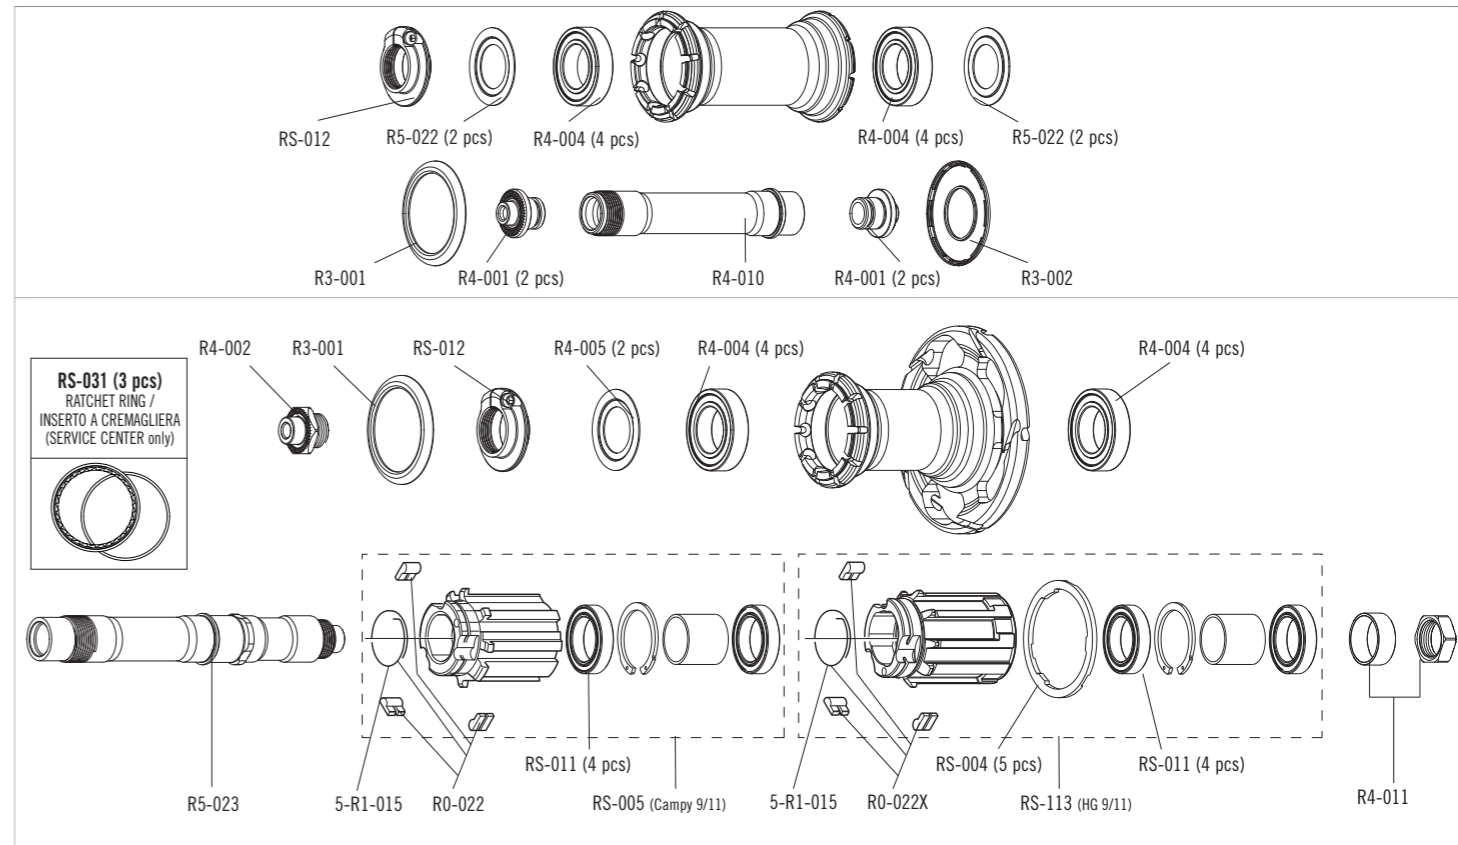

RACING 5™ LG CLINCHER

RIMS & SPOKES/CERCHI E RAGGI

RIM

	RIM-TAPE LABEL KIT VALVE HOLE DIAMETER	R5-RT01 (20.5 mm - 2 pcs) R5-LAB15CBW (front+rear) 6,5 mm 622 X 17C

SPOKES

FRONT SPOKE	R5-216	4 spokes + 4 nipples
REAR RIGHT SPOKE	R5-218	4 spokes + 4 nipples
REAR LEFT SPOKE	R5-119	4 spokes + 4 nipples
NIPPLES	R5-B	50 pcs

ACCESSORIES

Spacer for HG11 FW body	RS-004	5 pcs - to be used only with 9/10s sprockets <i>(please note that every HG11 rear wheel/HG11 FW body package contains the spacer)</i>

RACING 5™ LG CLINCHER

HUBS/MOZZI/MOYEURS