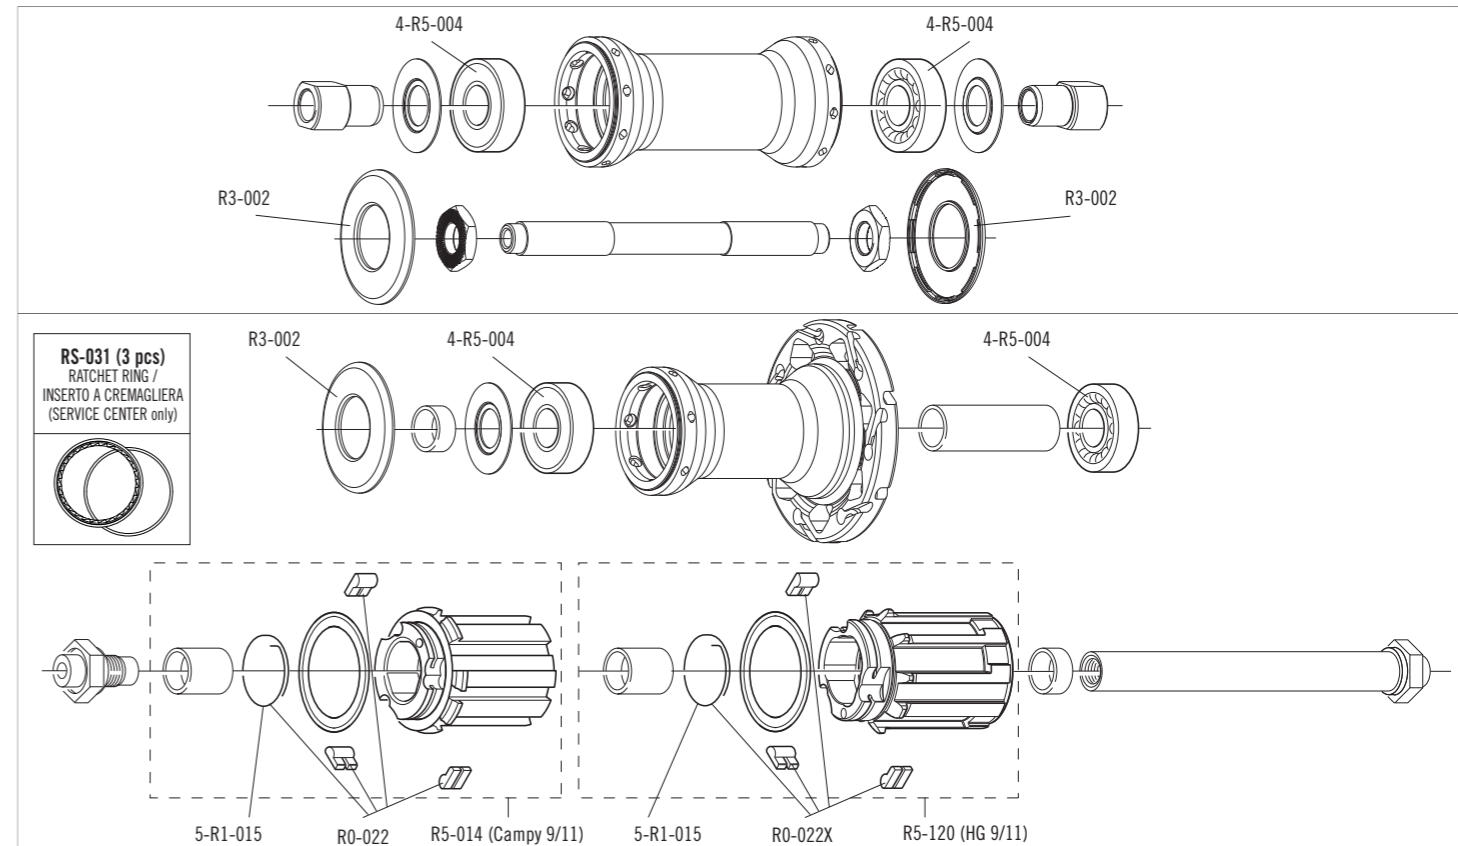

RED WIND™ CLINCHER - H50

RIMS & SPOKES/CERCHI E RAGGI

RIM

	FRONT RIM REAR RIM LABEL KIT VALVE HOLE VALVE EXTENSION VALVE HOLE BUSHING DIAMETER	RWXF-CR (no labels) RWXR-CR (no labels) RWI-LAB12 (front+rear) 6,5 mm T-15M (male valve extension) - T-15F (female valve extension) RWX-014 (5 pcs) 700C (622 x 15C)

SPOKES

COMPLETE FRONT KIT COMPLETE REAR KIT MINI-KIT NIPPLES TOOL TOOL TOOL TOOL	RWIF-SK RWIR-SK RWI-MK RWI-B T-11 T-05 T-18 T-02	18 front spokes + 18 nipples 14 rear right spokes + 7 rear left spokes + 21 nipples 2 front spokes + 2 rear right spokes + 2 rear left spokes + 6 nipples 10 pcs magnet-attractor insert for nipple nipple-guide magnet spoke spanner spoke anti-rotation

ACCESSORIES

Spacer for HG11 FW body	RS-004	5 pcs - to be used only with 9/10s sprockets <i>(please note that every HG11 rear wheel/HG11 FW body package contains the spacer)</i>

RED WIND™ CLINCHER - H50

standard bearings

HUBS/MOZZI