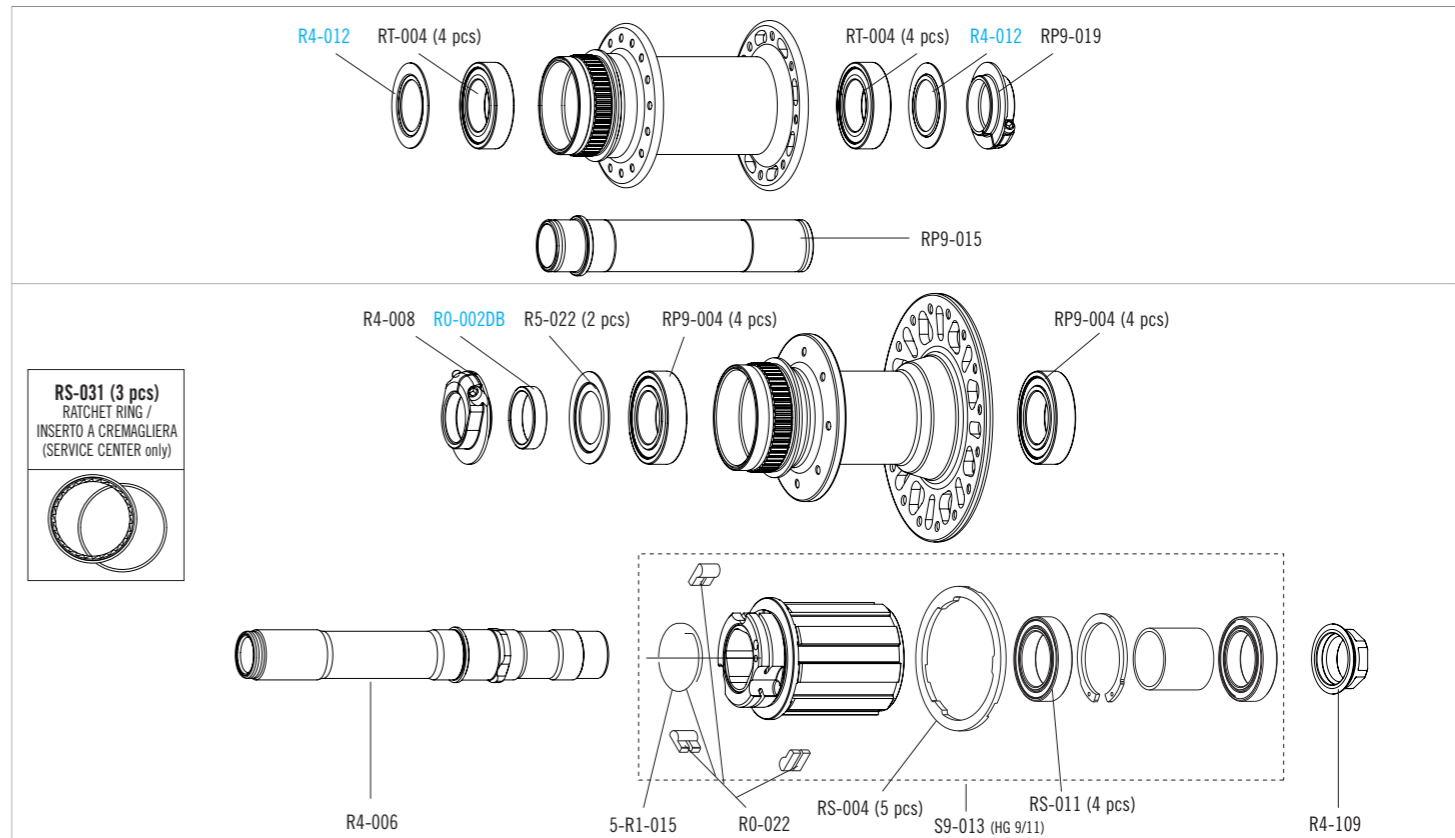

RACING 6™ DB / 600 DB CLINCHER

AFS

RIMS & SPOKES/CERCHI E RAGGI

RIM

	RIM-TAPE LABEL KIT VALVE HOLE DIAMETER	2-S9-RT (22.5 mm - 2 pcs) R6-LAB18D (front+rear) - R600-LAB18D (front+rear) 6,5 mm 622 X 17C

SPOKES

SPOKE L. 288 (front RH)	R6F-DS288	4 spokes + 4 nipples
SPOKE L. 279 (front LH)	R6F-DS279	4 spokes + 4 nipples
SPOKE L. 285 (rear RH)	R6R-DS285	4 spokes + 4 nipples
SPOKE L. 274 (rear LH)	R6R-DS274	4 spokes + 4 nipples
NIPPLES	RZ7-B	50 pcs

ACCESSORIES

Spacer for HG11 FW body	RS-004	5 pcs - to be used only with 9/10s sprockets <i>(please note that every HG11 rear wheel/HG11 FW body package contains the spacer)</i>
KIT QR + QUICK RELEASE - FRONT	R5-QF16K	for front wheel - adapters + quick-release skewer
KIT QR + QUICK RELEASE - REAR	R5-QR16K	for rear wheel - adapters + quick-release skewer

ADAPTERS FOR FRONT AND REAR AXLES ON PAGE 48

RACING 6™ DB / 600 DB CLINCHER

AFS

HUBS/MOZZI/MOYEUX

Complete FW body / Corpetti RL completi

R0-113 (HG 9/11) - RS-005 (Campagnolo) - R0-122 (XD)