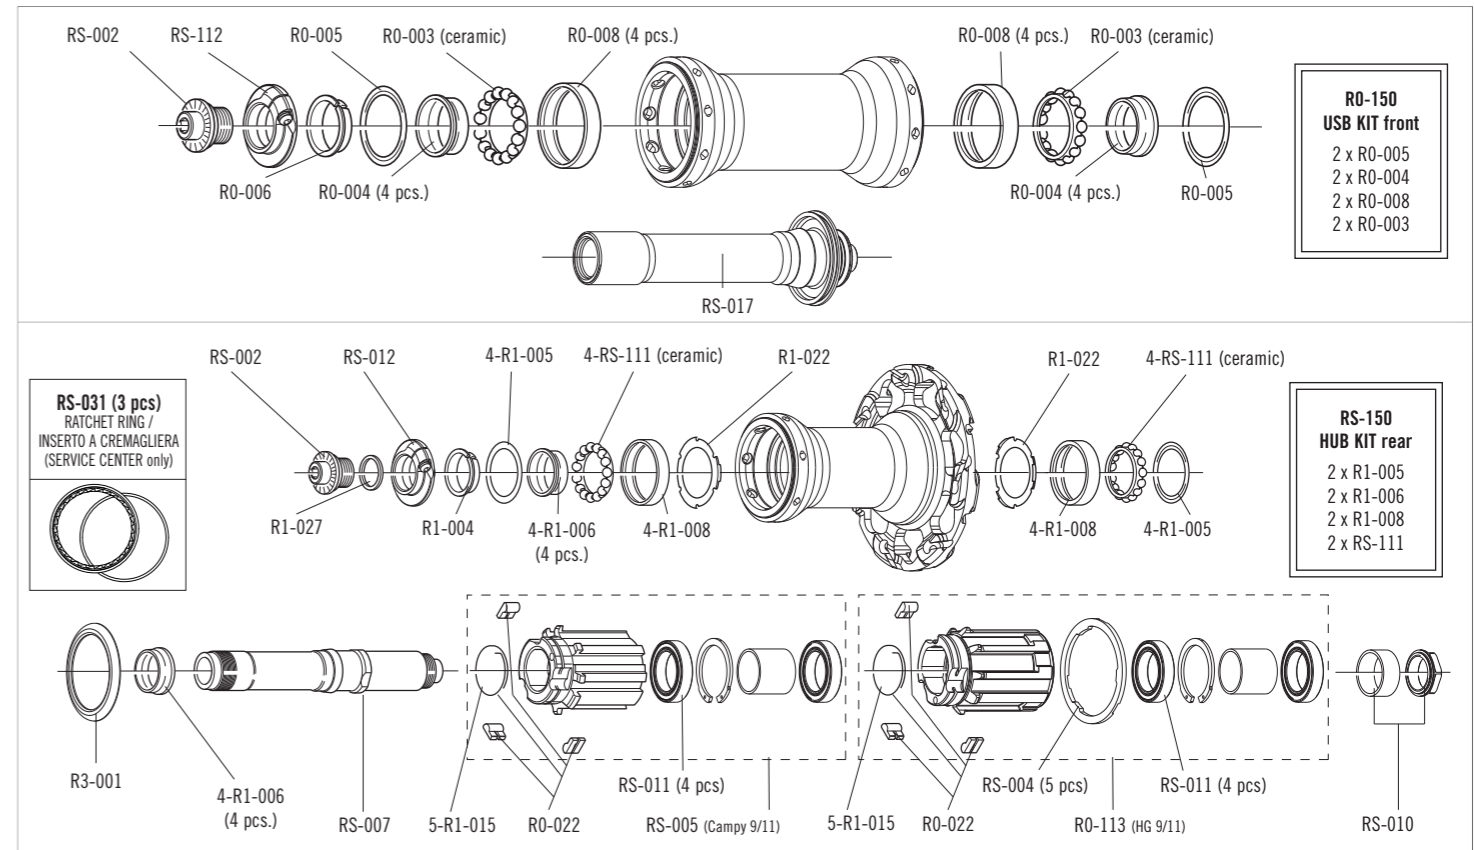

SPEED™ 55C clincher

RIMS & SPOKES/CERCHI E RAGGI

RIM

	FRONT RIM	RSF-CRK5518 (with labels)
	REAR RIM	RSR-CRK5518 (with labels)
	VALVE HOLE	6,5 mm
	VALVE HOLE BUSHING	RWX-014 (5 pcs)
	VALVE HOLE EXTENSION	T-26
	DIAMETER	622 x 17C
	BRAKE SHOES	for carbon rims - BR-B0500 (for brakes with retention spring or interference fixing) - BR-B0500X1 (for brakes with screw fixing)

SPOKES

FRONT SPOKE	RS-01655	4 spokes + 4 nipples
REAR RIGHT SPOKE	RS-01855	4 spokes + 4 nipples
REAR LEFT SPOKE	RS-01955	4 spokes + 4 nipples
NIPPLES	RWX-B	black - 10 pcs
TOOL	T-11	magnet-attractor insert for nipple
TOOL	T-05	nipple-guide magnet
TOOL	T-18	spoke spanner
TOOL	T-02	spoke anti-rotation

ACCESSORIES

Spacer for HG11 FW body	RS-004	5 pcs - to be used only with 9/10s sprockets <i>(please note that every HG11 rear wheel/HG11 FW body package contains the spacer)</i>

⚠ WARNING!

Due to the high temperatures reached when braking, we recommend you use only glue for tubular tires specifically for carbon fibre rims.
A causa delle alte temperature raggiunte in frenata, vi consigliamo di utilizzare solamente colla per tubolari che sia specifica per i soli cerchi in fibra di carbonio.

SPEED™ 55C clincher

HUBS/MOZZI