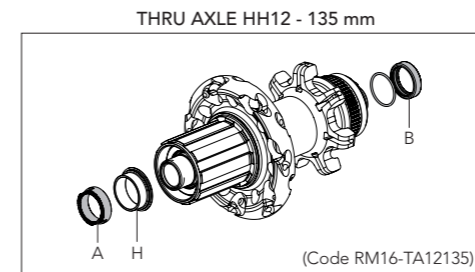

ADAPTERS FOR ROAD DB REAR AXLES