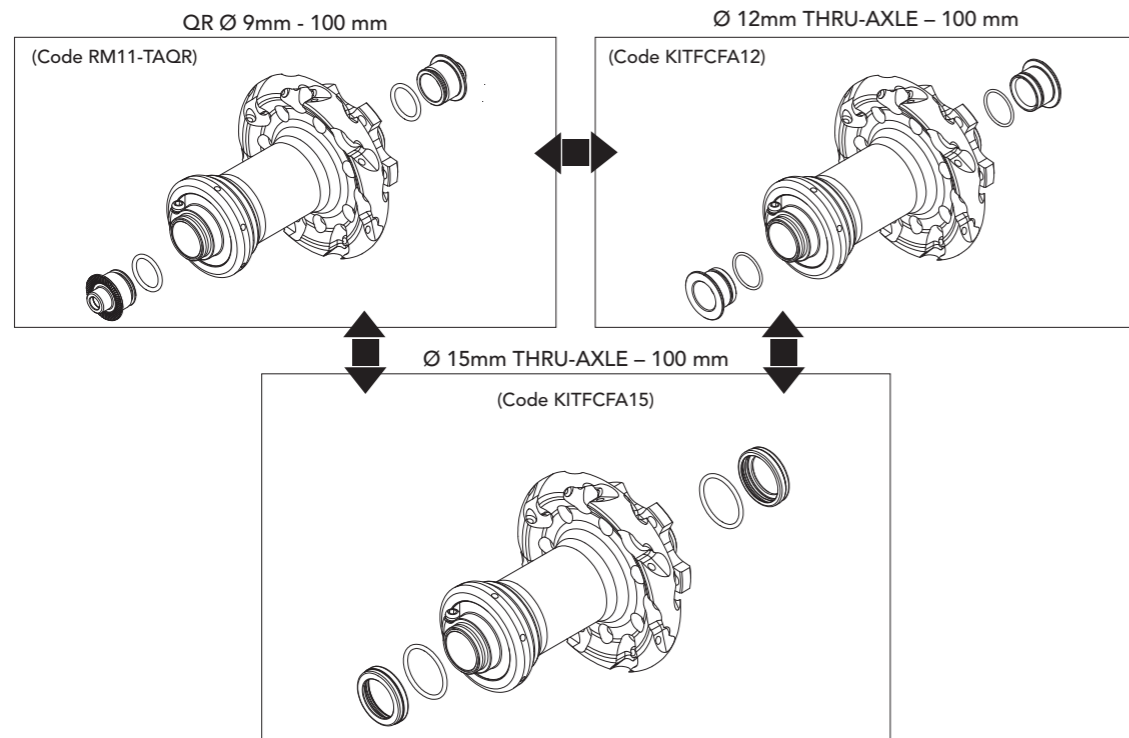

ADAPTERS FOR ROAD DB FRONT AXLES