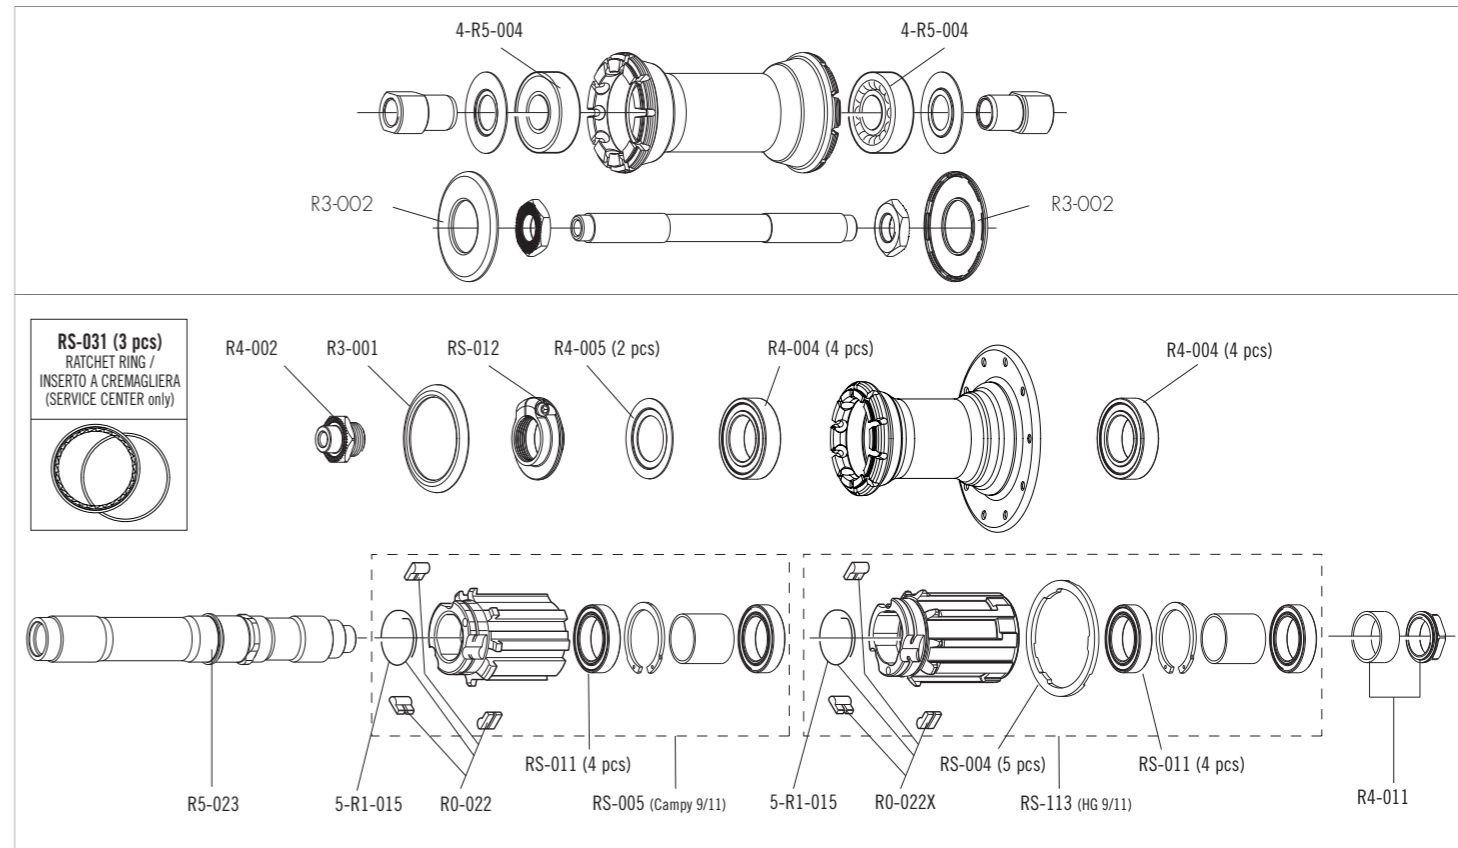

RACING 7™ LG CLINCHER

RIMS & SPOKES/CERCHI E RAGGI

RIM

	RIM-TAPE LABEL KIT VALVE HOLE DIAMETER	R5-RT01 (20.5 mm - 2 pcs) R7-LAB15CBW (front+rear) 6,5 mm 622 X 17C

SPOKES

FRONT SPOKE REAR RIGHT SPOKE REAR LEFT SPOKE NIPPLES	R7-116 R7-118 R7-019 RM3-B	4 spokes + 4 nipples 4 spokes + 4 nipples 4 spokes + 4 nipples 50 pcs

ACCESSORIES

Spacer for HG11 FW body	RS-004	5 pcs - to be used only with 9/10s sprockets <i>(please note that every HG11 rear wheel/HG11 FW body package contains the spacer)</i>

RACING 7™ LG CLINCHER

HUBS/MOZZI