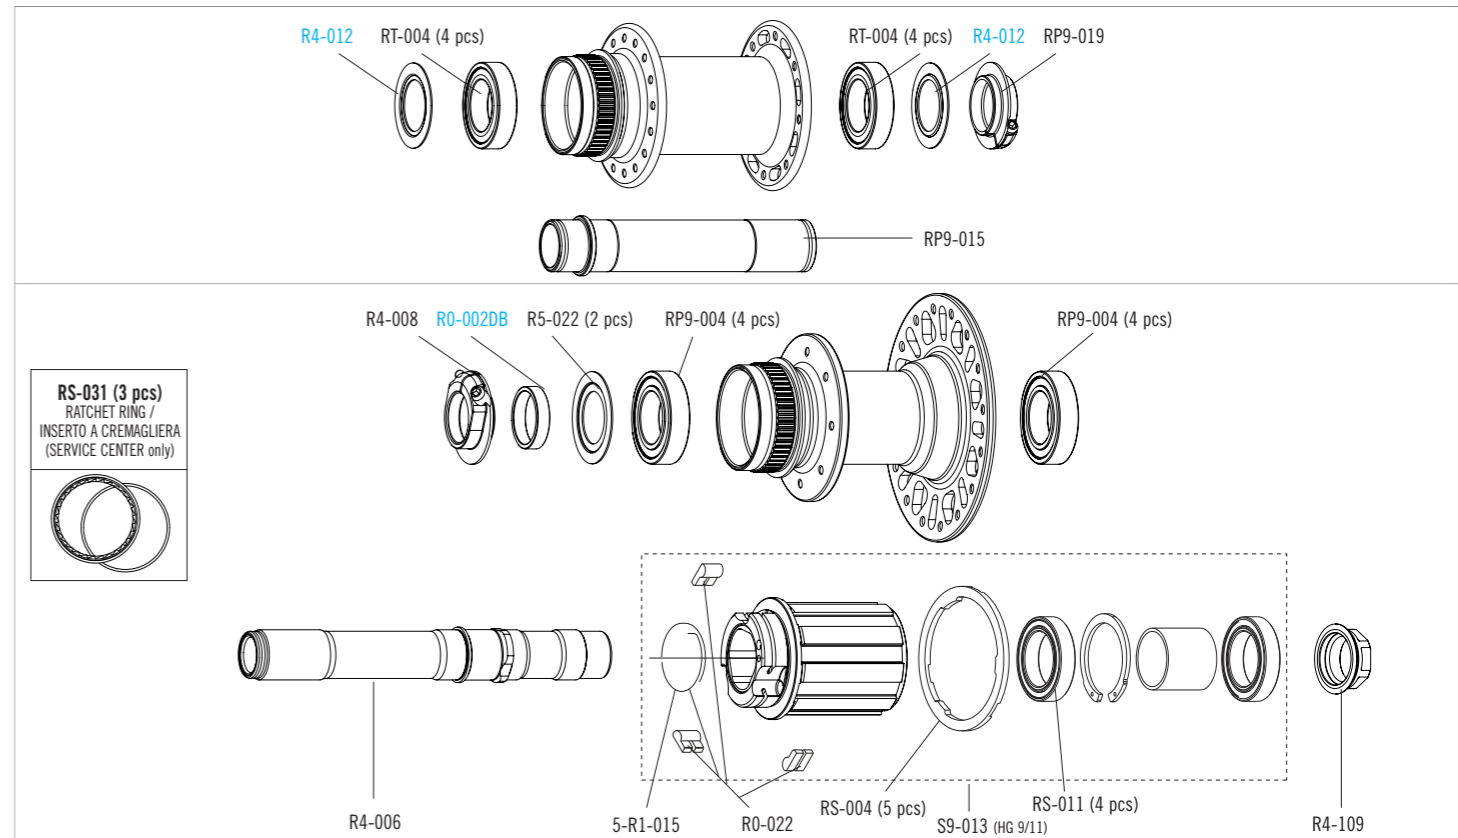

RACING 7™ DB / 700 DB CLINGER

AFS

RIMS & SPOKES/CERCHI E RAGGI

RIM

	RIM-TAPE LABEL KIT VALVE HOLE DIAMETER	R7-RT01 (23 mm - 2 pcs) R7-LAB18D (front+rear) - R700-LAB18D (front+rear) 6,5 mm 622 X 19C

SPOKES

SPOKE L. 283 (front RH)	R7F-DS283	4 spokes + 4 nipples
SPOKE L. 292 (front LH)	R7F-DS292	4 spokes + 4 nipples
SPOKE L. 290 (rear RH)	R7R-DS290	4 spokes + 4 nipples
SPOKE L. 277 (rear LH)	R7R-DS277	4 spokes + 4 nipples
NIPPLES	RZ7-B	50 pcs

ACCESSORIES

Spacer for HG11 FW body	RS-004	5 pcs - to be used only with 9/10s sprockets <i>(please note that every HG11 rear wheel/HG11 FW body package contains the spacer)</i>
KIT QR + QUICK RELEASE - FRONT	R5-QF16K	for front wheel - adapters + quick-release skewer
KIT QR + QUICK RELEASE - REAR	R5-QR16K	for rear wheel - adapters + quick-release skewer

ADAPTERS FOR FRONT AND REAR AXLES ON PAGE 48

RACING 7™ DB / 700 DB CLINGER

AFS

HUBS/MOZZI/MOYEUX

Complete FW body / Corpetti RL completi

R0-113 (HG 9/11) - **RS-005** (Campagnolo) - **R0-122** (XD)