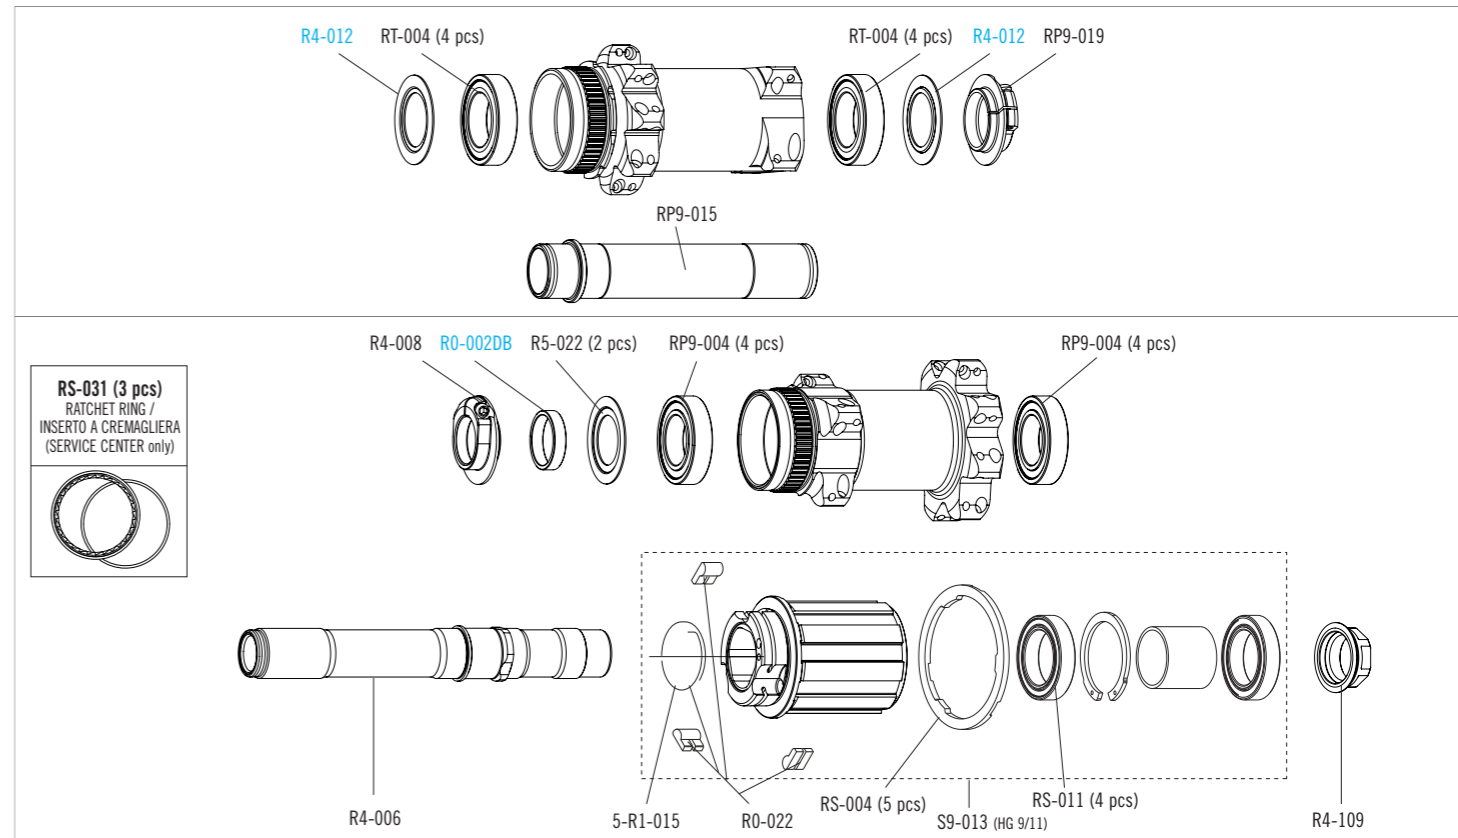

RACING 5™ DB / 500 DB CLINCHER

AFS

RIMS & SPOKES/CERCHI E RAGGI

RIM

	RIM-TAPE LABEL KIT VALVE HOLE DIAMETER	2-S9-RT (22.5 mm - 2 pcs) R5-LAB18D (front+rear) - R500-LAB18D (front+rear) 6,5 mm 622 X 17C

SPOKES

SPOKE L. 288 (front RH)	R5F-DS288	4 spokes + 4 nipples
SPOKE L. 293 (front LH)	R5F-DS293	4 spokes + 4 nipples
SPOKE L. 293 (rear RH)	R5R-DS293	4 spokes + 4 nipples
SPOKE L. 289 (rear LH)	R5R-DS289	4 spokes + 4 nipples
NIPPLES	R5-B02	50 pcs

ACCESSORIES

Spacer for HG11 FW body	RS-004	5 pcs - to be used only with 9/10s sprockets <i>(please note that every HG11 rear wheel/HG11 FW body package contains the spacer)</i>
KIT QR + QUICK RELEASE - FRONT	R5-QF16K	for front wheel - adapters + quick-release skewer
KIT QR + QUICK RELEASE - REAR	R5-QR16K	for rear wheel - adapters + quick-release skewer

ADAPTERS FOR FRONT AND REAR AXLES ON PAGE 48

RACING 5™ DB / 500 DB CLINCHER

AFS

HUBS/MOZZI/MOYEUX

Complete FW body / Corpetti RL completi

R0-113 (HG 9/11) - RS-005 (Campagnolo) - R0-122 (XD)