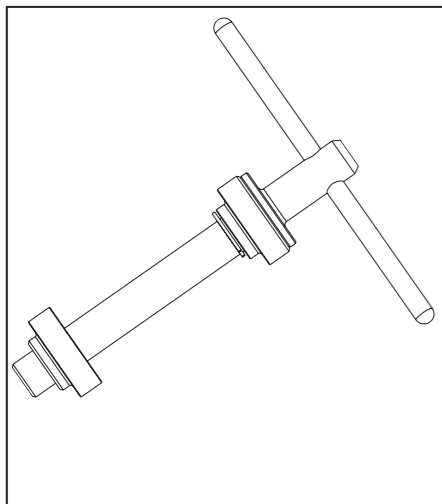

TOOLS & ACCESSORIES

UT-BB140
Attrezzo calotte RACING TORQ™ OS-fit™
Tool for RACING TORQ™ OS-fit™ cups
Outil pour cuvettes RACING TORQ™ OS-fit™

TOOLS & ACCESSORIES