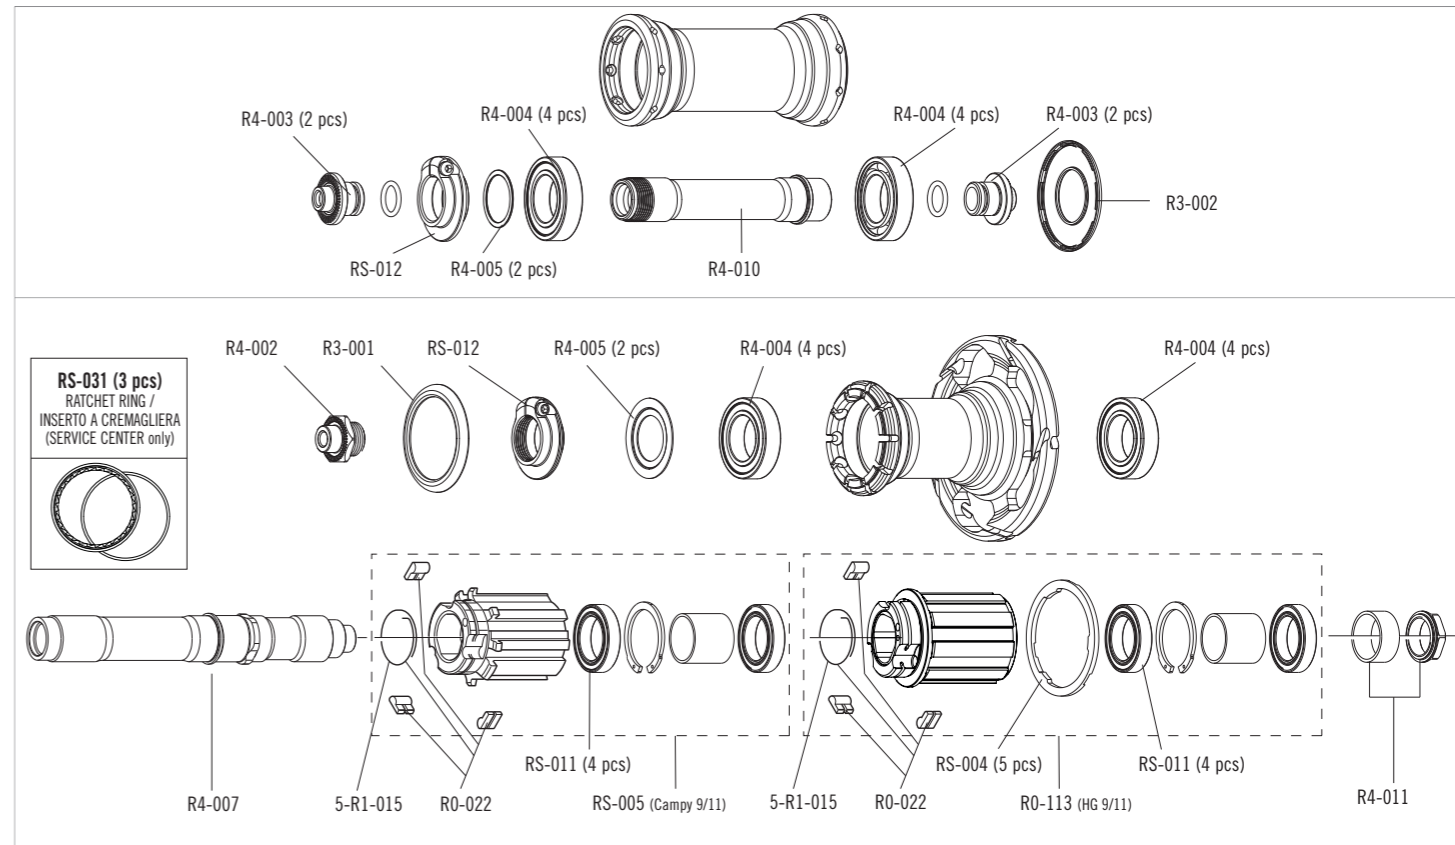

RACING QUATTRO™ CARBON CLINCHER

RIMS & SPOKES/CERCHI E RAGGI

RIM

	FRONT RIM REAR RIM LABEL KIT VALVE HOLE VALVE HOLE BUSHING DIAMETER BRAKE SHOES	R4F-CRC18 (with labels) R4R-CRC18 (with labels) R4-LAB16CC (front+rear) 6,5 mm RWX-014 (for valve seat reduction - 5 pcs) 622 X 17C for carbon rims - BR-B0500 (for brakes with retention spring or interference fixing) - BR-B0500X1 (for brakes with screw fixing)

SPOKES

FRONT SPOKE REAR RIGHT SPOKE REAR LEFT SPOKE NIPPLES	R4-016C R4-018C R4-019C RWX-B	4 spokes + 4 nipples 4 spokes + 4 nipples 4 spokes + 4 nipples 50 pcs.

ACCESSORIES

Spacer for HG11 FW body	RS-004	5 pcs - to be used only with 9/10s sprockets <i>(please note that every HG11 rear wheel/HG11 FW body package contains the spacer)</i>

RACING QUATTRO™ CARBON CLINCHER

RIMS & SPOKES/CERCHI E RAGGI