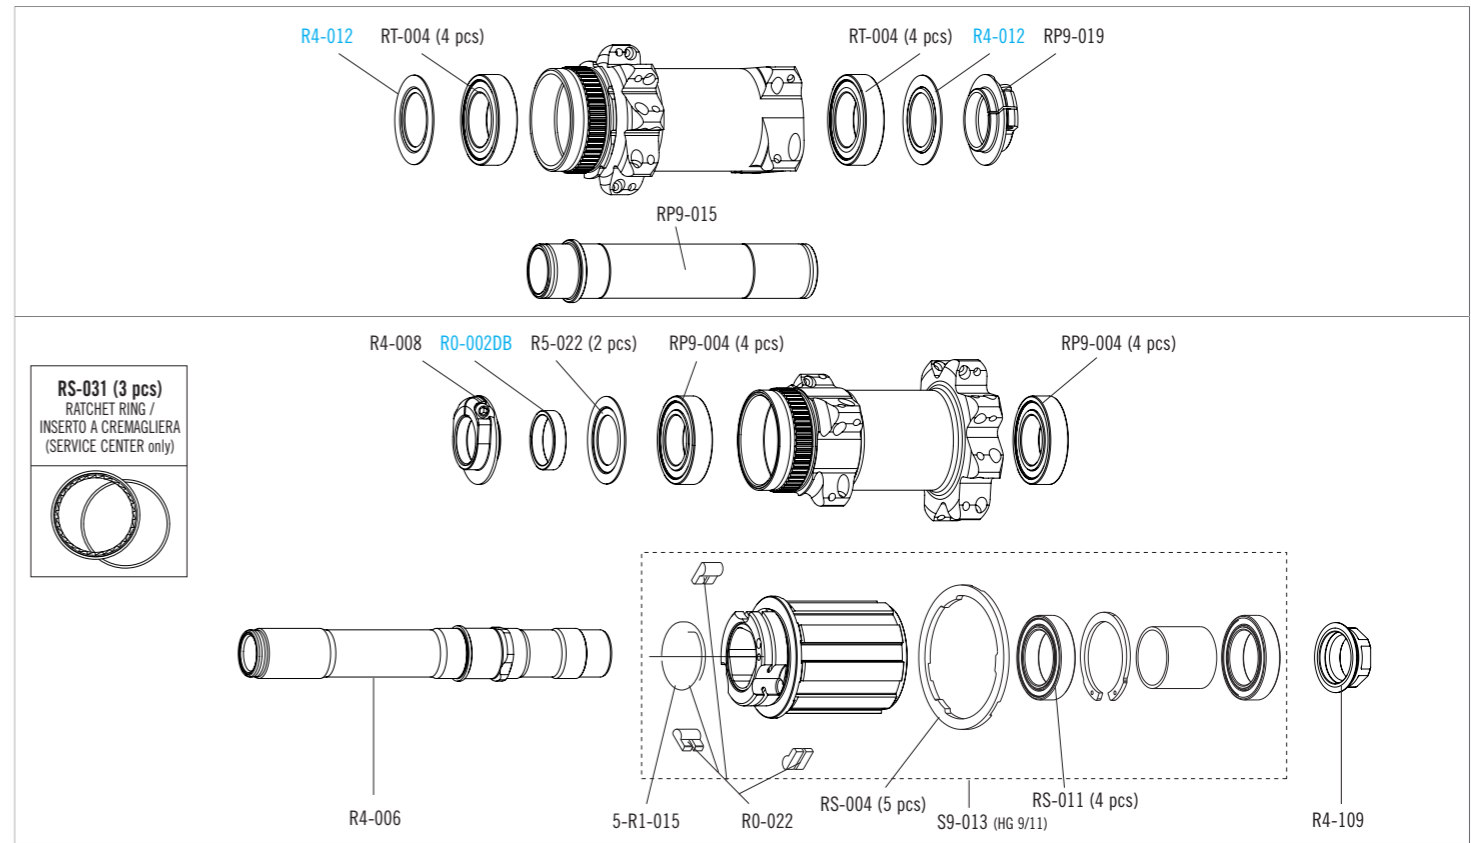

RACING 4™ DB / 400 DB CLINCHER

AFS

RIMS & SPOKES/CERCHI E RAGGI

RIM

	RIM-TAPE LABEL KIT VALVE HOLE DIAMETER	2-S9-RT (22.5 mm - 2 pcs) R4-LAB18D (front+rear) - R400-LAB18D (front+rear) 6,5 mm 622 X 17C

SPOKES

SPOKE L. 281 (front RH) SPOKE L. 285 (front LH+rear RH) SPOKE L. 282 (rear LH) NIPPLES	R4F-DS281 R4F-DS285 R4R-DS282 R5-B01	4 spokes + 4 nipples 4 spokes + 4 nipples 4 spokes + 4 nipples 50 pcs

ACCESSORIES

Spacer for HG11 FW body	RS-004	5 pcs - to be used only with 9/10s sprockets <i>(please note that every HG11 rear wheel/HG11 FW body package contains the spacer)</i>
KIT QR + QUICK RELEASE - FRONT	R5-QF16K	for front wheel - adapters + quick-release skewer
KIT QR + QUICK RELEASE - REAR	R5-QR16K	for rear wheel - adapters + quick-release skewer

ADAPTERS FOR FRONT AND REAR AXLES ON PAGE 48

RACING 4™ DB / 400 DB CLINCHER

AFS

HUBS/MOZZI/MOYEUX

Complete FW body / Corpetti RL completi

R0-113 (HG 9/11) - RS-005 (Campagnolo) - R0-122 (XD)