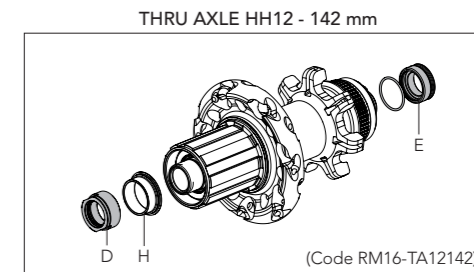

ADAPTERS FOR ROAD DB REAR AXLES