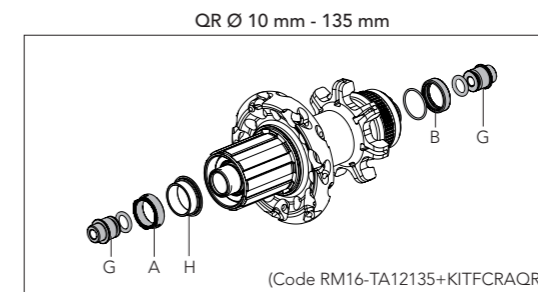

A	5,6 mm
B	4,25 mm
D	9,1 mm
E	7,75 mm
G	15,5 mm
H*	7,4 mm
H*: code R4-109 (NOT INCLUDED)