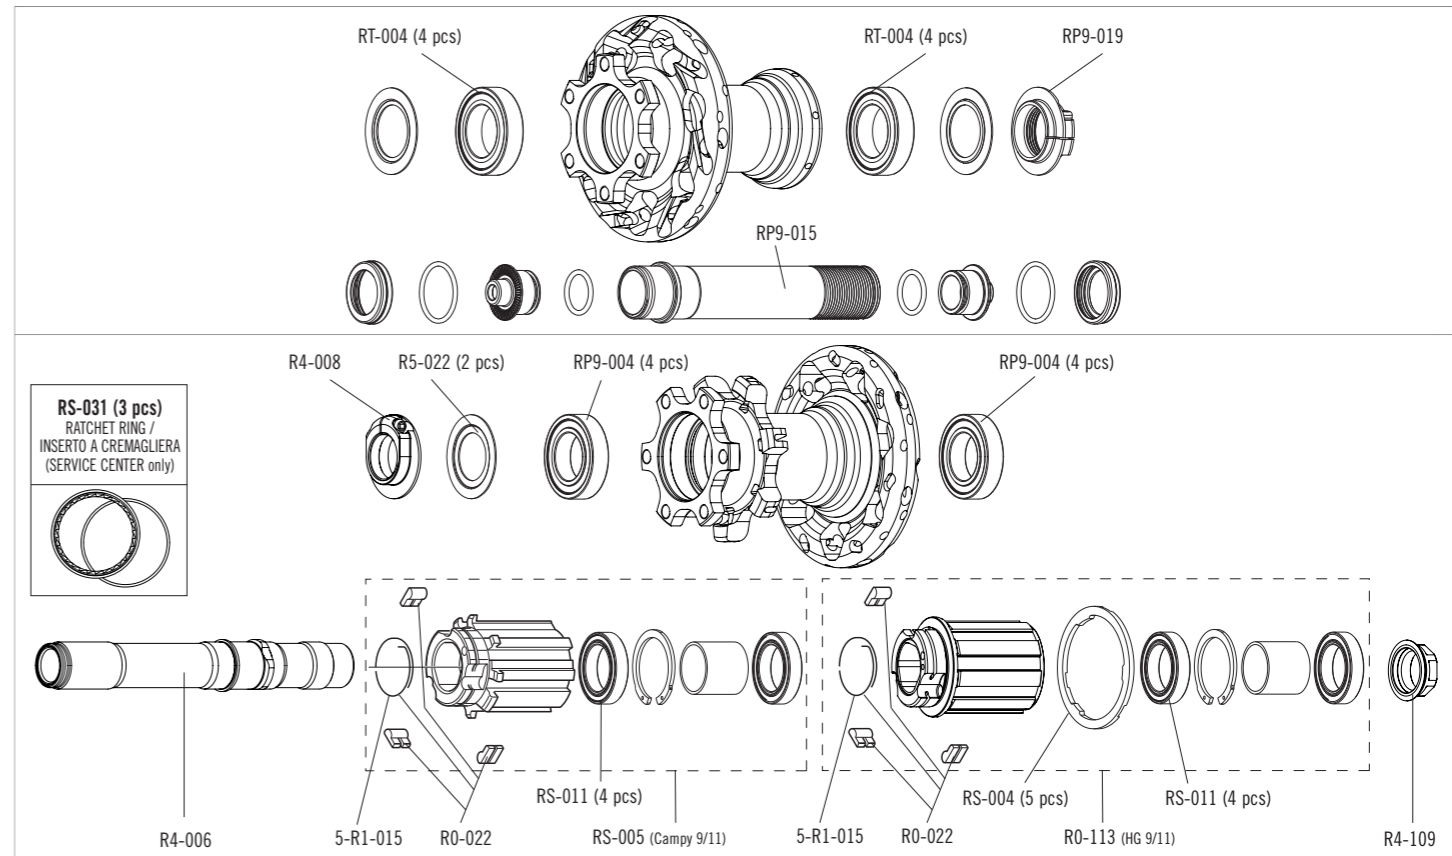

RACING QUATTRO™ CARBON DB CLINCHER

RIMS & SPOKES/CERCHI E RAGGI

RIM

	FRONT/REAR RIM LABEL KIT VALVE HOLE VALVE HOLE BUSHING DIAMETER	R4F-CRCDB (with labels) R4-LAB16CCDB (front+rear) 6,5 mm RWX-014 (for valve seat reduction - 5 pcs) 622 X 17C

SPOKES

FRONT RIGHT SPOKE	R4-116C	4 spokes + 4 nipples
FRONT LEFT/REAR RIGHT SPOKE	R4-117C	4 spokes + 4 nipples
REAR LEFT SPOKE	R4-119C	4 spokes + 4 nipples
NIPPLES	RWX-B	50 pcs.

ACCESSORIES

Spacer for HG11 FW body	RS-004	5 pcs - to be used only with 9/10s sprockets <i>(please note that every HG11 rear wheel/HG11 FW body package contains the spacer)</i>
KIT QR + QUICK RELEASE - FRONT	R4-QF16K	for front wheel - adapters + quick-release skewer
KIT QR + QUICK RELEASE - REAR	R4-QR16K	for rear wheel - adapters + quick-release skewer

ADAPTERS FOR FRONT AND REAR AXLES ON PAGE 48

RACING QUATTRO™ CARBON DB

6 BOLTS & AFS

RIMS & SPOKES/CERCHI E RAGGI