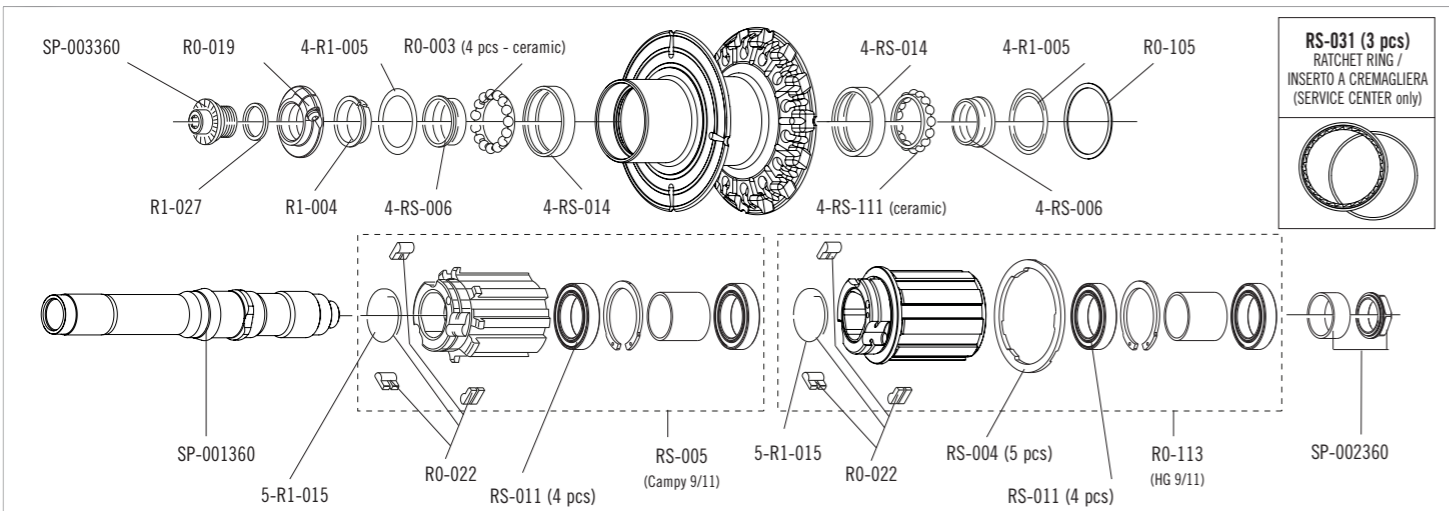

SPEED 360T™ tubular

RIM & HUB / CERCHIO E MOZZO

RIM

LABEL FOR VALVE HOLE VALVE HOLE BUSHINGS VALVE EXTENSION BRAKE SHOES	RC-100 (5 pcs) RWX-014 (5 pcs) T-15M (male valve extension) for carbon rims - BR-B0500 (for brakes with retention spring or interference fixing) - BR-B0500X1 (for brakes with screw fixing)

ACCESSORIES

Spacer for HG11 FW body	RS-004	5 pcs - to be used only with 9/10s sprockets <i>(please note that every HG11 rear wheel/HG11 FW body package contains the spacer)</i>

HUB

VALVE EXTENSIONS

NOTE:
USE AIR CHAMBERS (INNER TUBES) WITH A LONG VALVE (AT LEAST 35 mm).

PROFILE RIM	MALE VALVE ADAPTER (SUPPLIED)		
RED WIND/RED WIND XLR H50	T-15M	L = 35 mm	
RED WIND/RED WIND XLR H80	T-16M	L = 65 mm	
RED WIND/RED WIND XLR H105	T-17M	L = 90 mm	
RACING SPEED XLR H80	T-19M	L = 74 mm	
PROFILE RIM	FEMALE VALVE ADAPTER (OPTION)		
RED WIND/RED WIND XLR H50	T-15F	L = 37 mm	
RED WIND/RED WIND XLR H80	T-16F	L = 67 mm	
RED WIND/RED WIND XLR H105	T-17F	L = 92 mm	
RACING SPEED XLR H80	T-19F	L = 80 mm