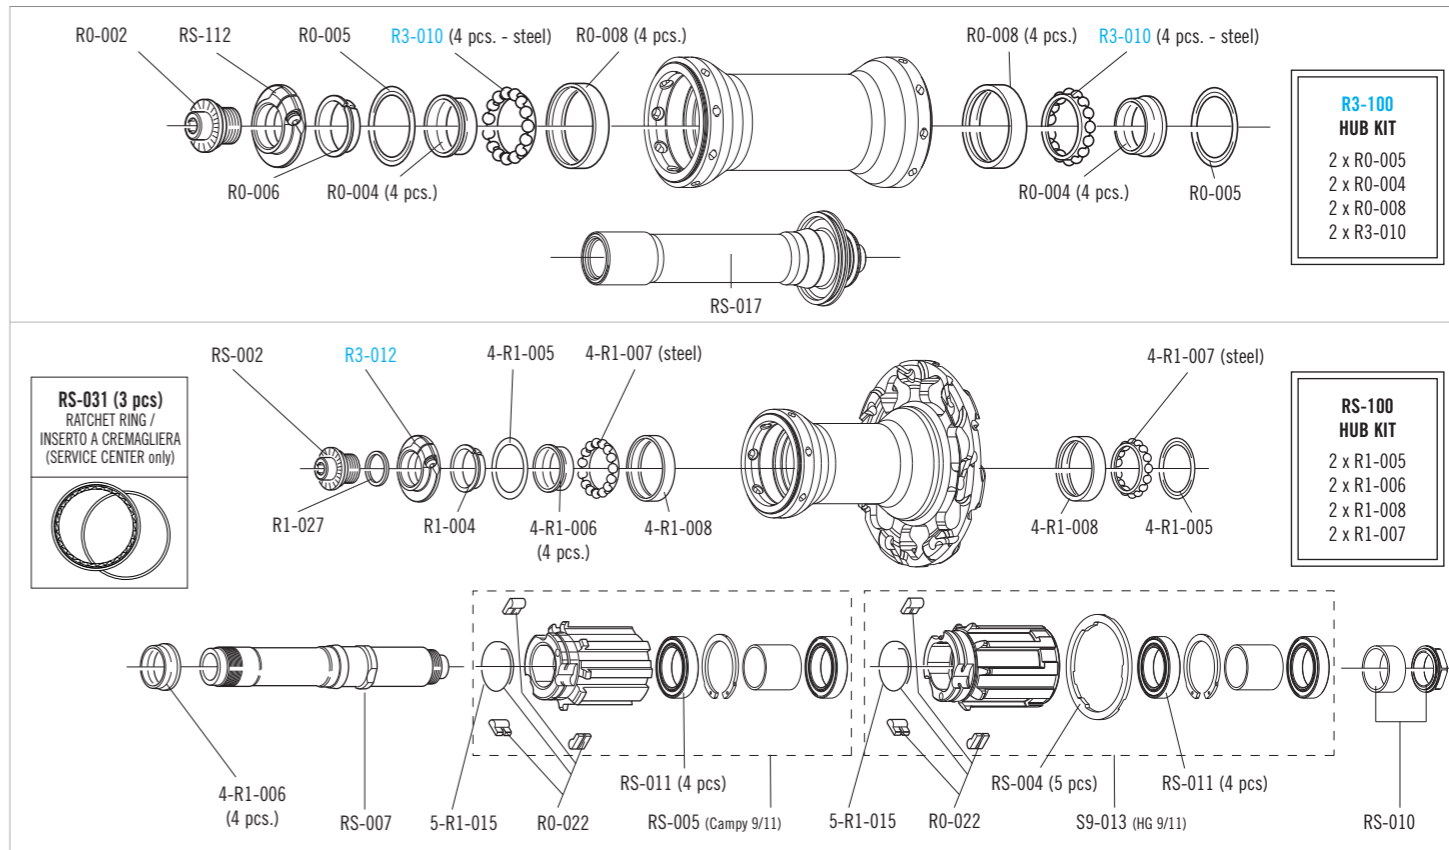

RACING 3™ CLINCHER

RIMS & SPOKES/CERCHI E RAGGI

RIM

	FRONT RIM REAR RIM LABEL KIT VALVE HOLE DIAMETER	R3F-CRB31 (with labels) R3R-CRB31 (with labels) R3-LAB18CB (front+rear) 6,5 mm 622 X 17C

SPOKES

COMPLETE FRONT SPOKE COMPLETE REAR RIGHT SPOKE COMPLETE REAR LEFT SPOKE NIPPLES TOOL TOOL TOOL	R3-116 R3-118 R3-119 R3-015 T-28 T-05 T-02	4 spokes + 4 nipples 4 spokes + 4 nipples 4 spokes + 4 nipples 50 pcs magnet-attractor insert for nipple nipple-guide magnet spoke anti-rotation

ACCESSORIES

Spacer for HG11 FW body	RS-004	5 pcs - to be used only with 9/10s sprockets <i>(please note that every HG11 rear wheel/HG11 FW body package contains the spacer)</i>

RACING 3™ CLINCHER

HUBS/MOZZI/MOYEUX