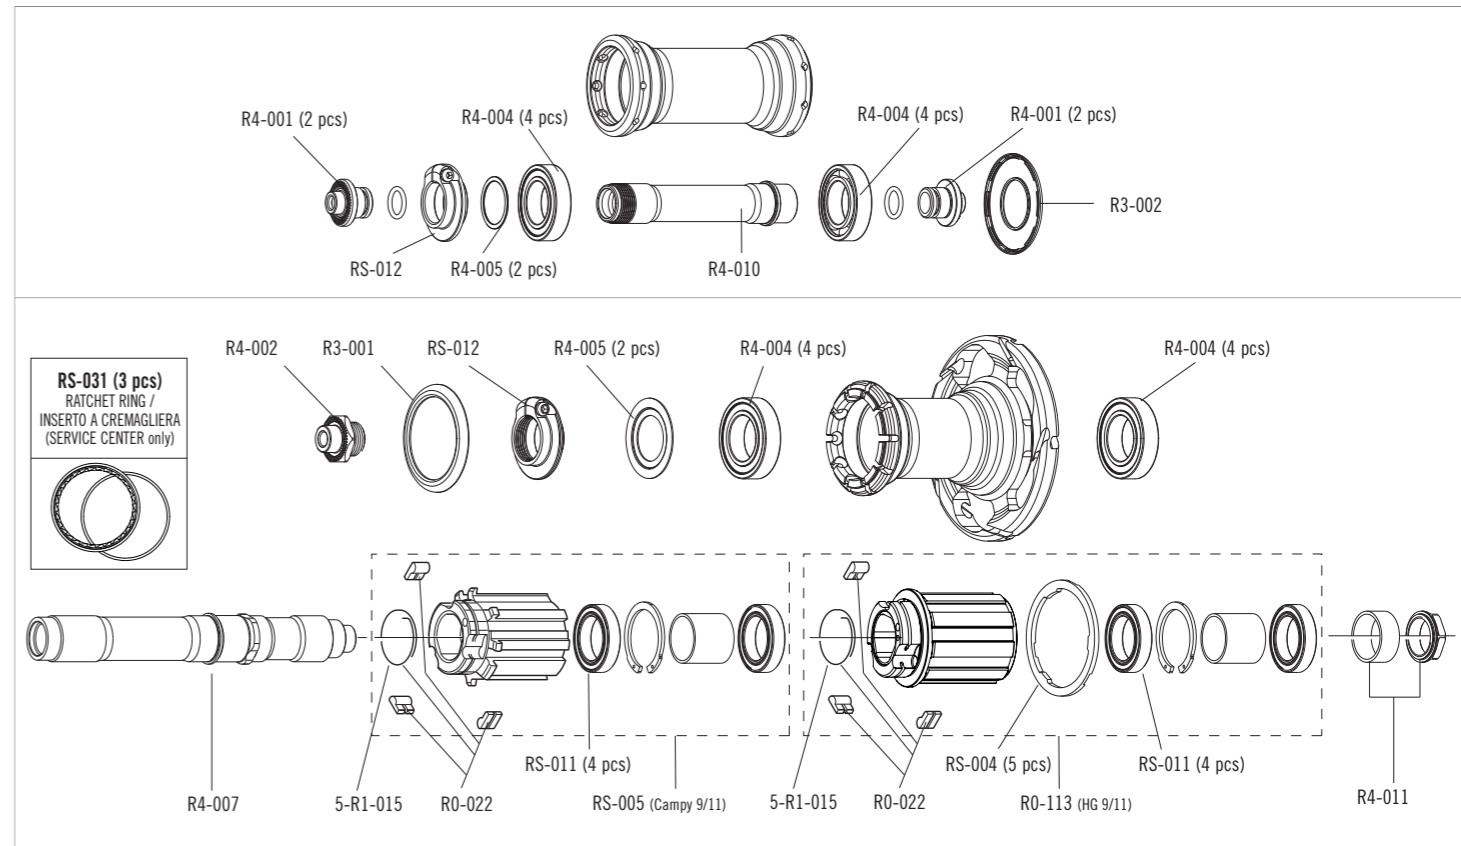

RACING QUATTRO™ LG CLINCHER

RIMS & SPOKES/CERCHI E RAGGI

RIM

	RIM-TAPE LABEL KIT VALVE HOLE DIAMETER	R5-RT01 (20.5 mm - 2 pcs) R4-LAB16CB (front+rear) 6,5 mm 622 X 17C

SPOKES

FRONT SPOKE REAR RIGHT SPOKE REAR LEFT SPOKE NIPPLES	R4-116 R4-118 R4-119 R5-B01	4 spokes + 4 nipples 4 spokes + 4 nipples 4 spokes + 4 nipples 50 pcs.

ACCESSORIES

Spacer for HG11 FW body	RS-004	5 pcs - to be used only with 9/10s sprockets <i>(please note that every HG11 rear wheel/HG11 FW body package contains the spacer)</i>

RACING QUATTRO™ LG CLINCHER

HUBS/MOZZI/MOYEUX