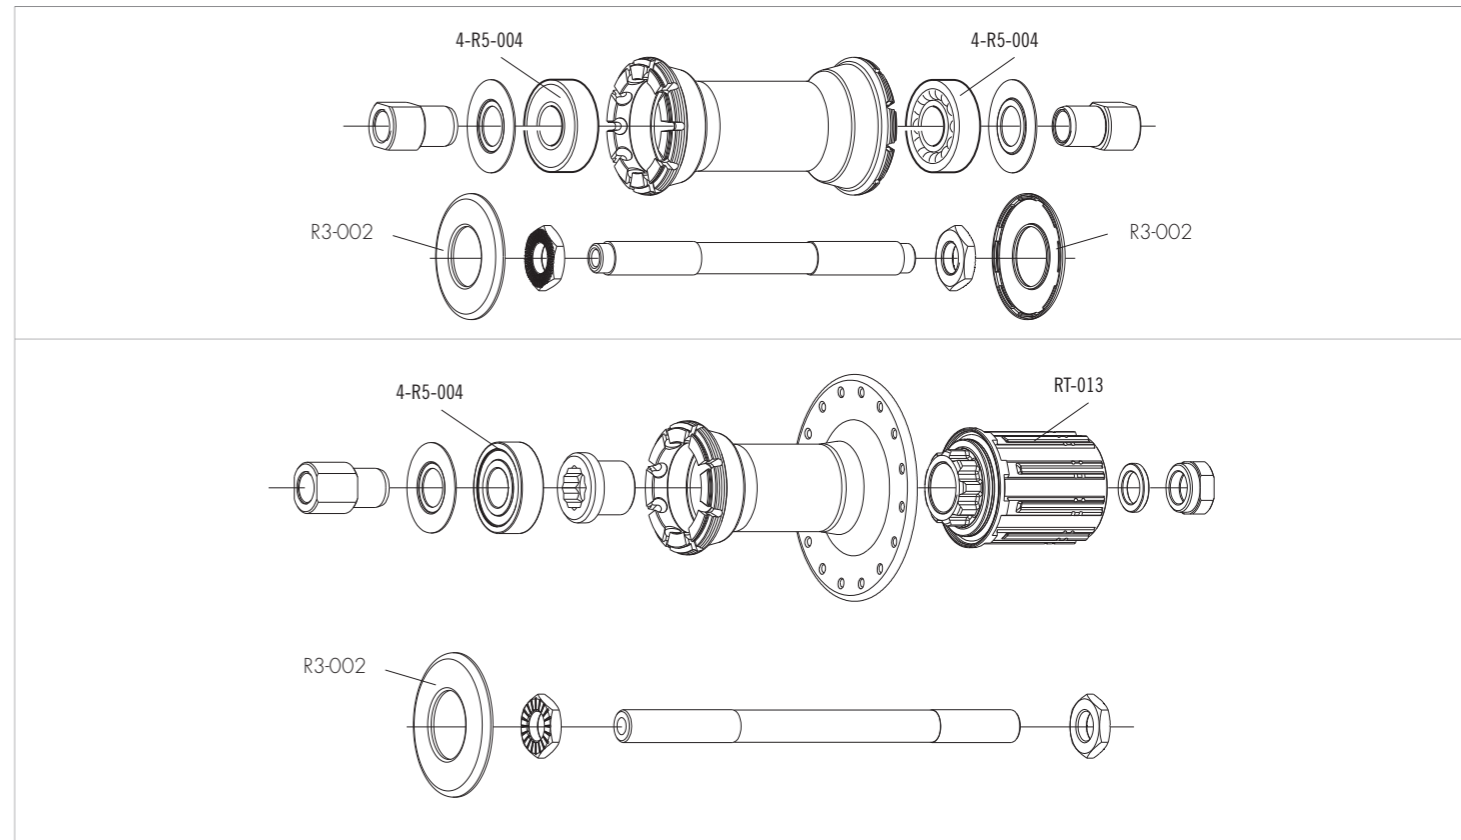

RACING SPORT™ CLINCHER

RIMS & SPOKES/CERCHI E RAGGI

RIM

	RIM-TAPE LABEL KIT VALVE HOLE DIAMETER	RT-RT (18 mm - 2 pcs) RT-LAB14CB (front+rear) 6,5 mm 622 X 15C

SPOKES

FRONT SPOKE REAR RIGHT SPOKE REAR LEFT SPOKE NIPPLES	R7-116 RT-018 RT-019 RM3-B	4 spokes + 4 nipples 4 spokes + 4 nipples 4 spokes + 4 nipples 50 pcs

ACCESSORIES

Spacer for HG11 FW body	RS-004	5 pcs - to be used only with 9/10s sprockets <i>(please note that every HG11 rear wheel/HG11 FW body package contains the spacer)</i>

RACING SPORT™ CLINCHER

HUBS/MOZZI