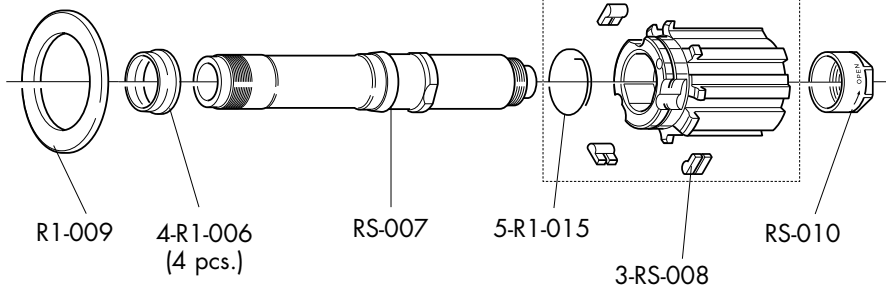

RS-005 (RL tipo Campy 9-10-11 / Campy 9-10-11 type FW)

RS-013 (RL tipo HG 8-9-10 / HG 8-9-10 type FW)