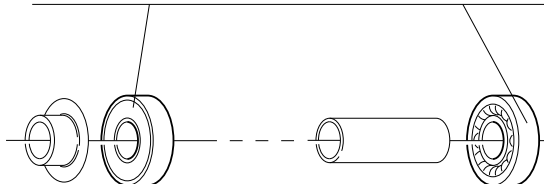

RACING 7™

HUBS/MOZZI/MOYEUX

4-R5-004
(per mozzo ant. e post. / for front and rear hub)