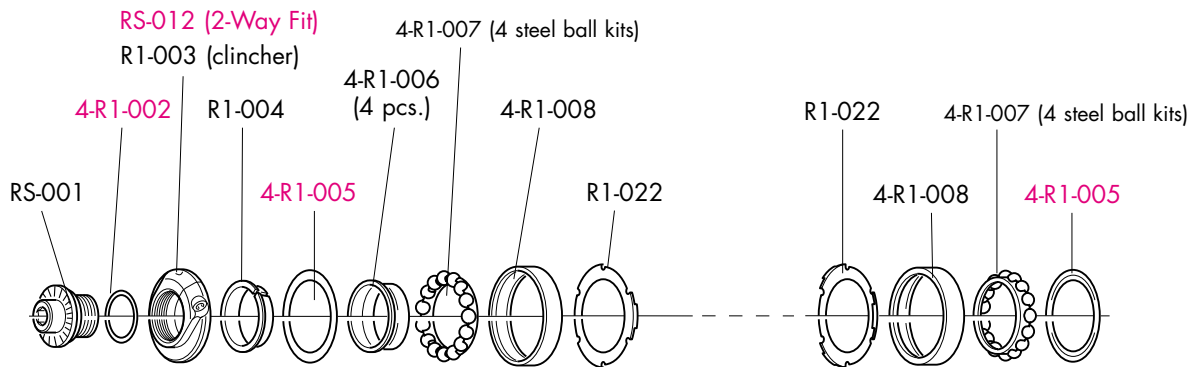

RS-100 KIT MOZZO / HUB KIT

- 2 x R1-005
- 2 x R1-006
- 2 x R1-008
- 2 x R1-007