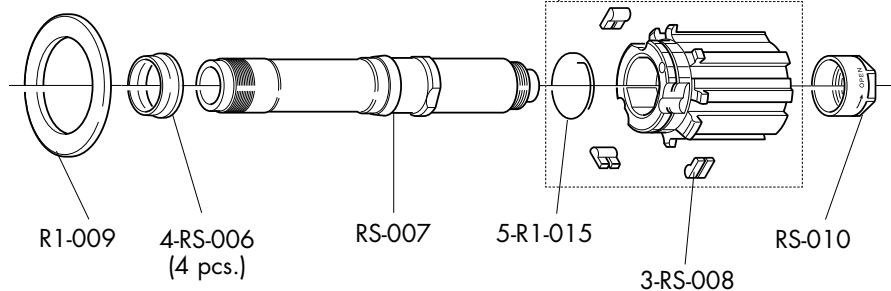

RS-005 (RL tipo Campy 9-10-11 / Campy 9-10-11 type FW)

RS-013 (RL tipo HG 8-9-10 / HG 8-9-10 type FW)