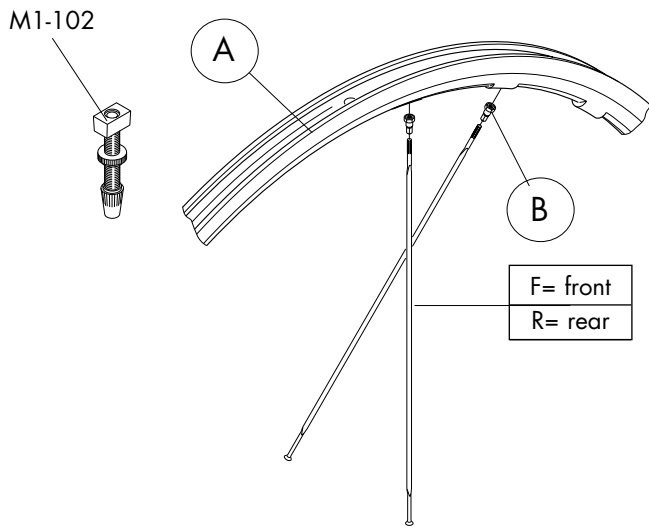

COMPLETE LABEL KIT (front+rear)
R3-LAB102B

COMPLETE WHEELS	RIM (A)	SPOKE MINI-KIT
FRONT		
R3-102FB	R3F-2RB	R3-2MKB 2 x F 281,5mm 2 x R 278mm
REAR		
R3-102RBC R3-102RBS	R3R-2RB	1 x R 279mm 5 x B

Compl. SPOKE KIT		
FRONT COMPLETE	REAR COMPLETE	REAR RIGHT COMPLETE
R3F-2SKB 16 x F 281,5mm 16 x B	R3R-2SKB 14 x R 278mm 7 x R 279mm 21 x B	R3R-2SKBR 14 x R 278mm 14 x B