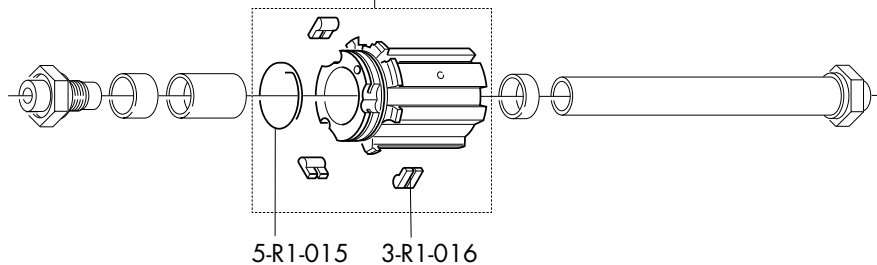

R5-014 (RL tipo Campy 9-10-11 / Campy 9-10-11 type FW)

R5-020 (RL tipo HG 8-9-10 / HG 8-9-10 type FW)