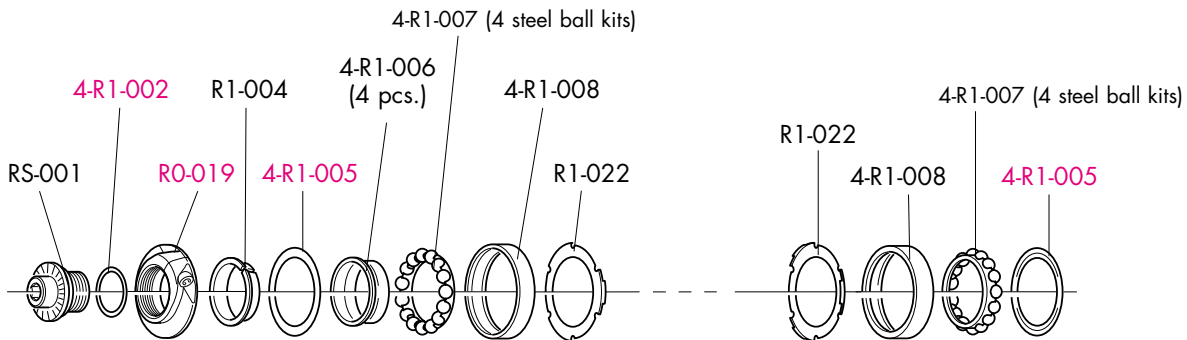

RS-100 KIT MOZZO / HUB KIT

- 2 x R1-005
- 2 x R1-006
- 2 x R1-008
- 2 x R1-007