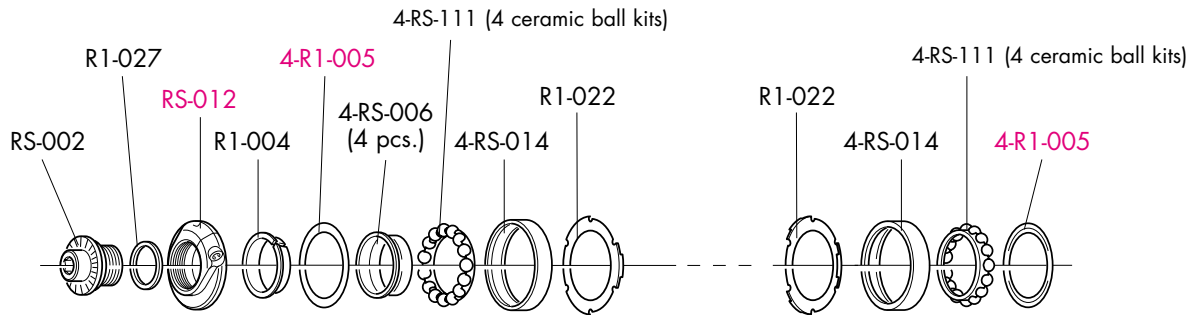

RACING LIGHT™ XLR

REAR HUB/MOZZO POSTERIORE/MOYEU ARRIERE

RS-005 (RL tipo Campy 9-10-11 / Campy 9-10-11 type FW)

RS-013 (RL tipo HG 8-9-10 / HG 8-9-10 type FW)

RS-200
KIT CULT™ / CULT™ KIT

2 x R1-005
2 x RS-006
2 x RS-014
2 x RS-111