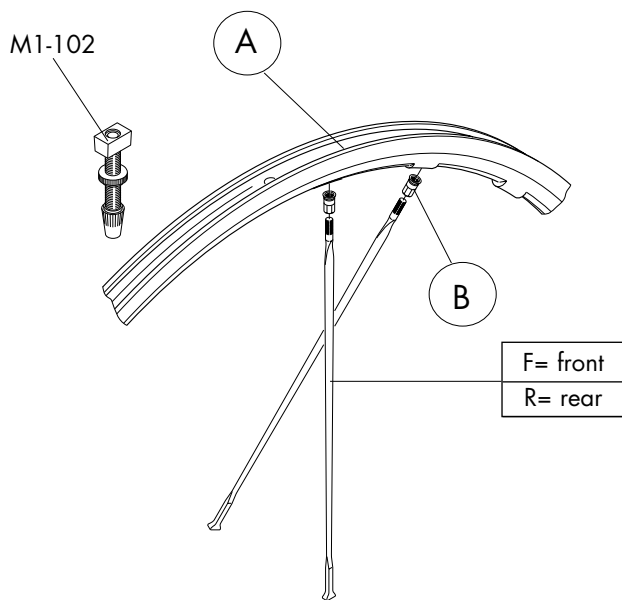

RACING ZERO™ 2-Way fit™

RIMS & SPOKES/CERCHI E RAGGI/JANTES ET RAYONS

COMPLETE WHEELS	RIM (A) + M1-102	Compl. KIT
FRONT		
RO-102FRB	ROF-2RB01	ROF-SKRO1 16 x F/R 279,2mm
REAR		
RO-102RRBC RO-102RRBS	ROR-2RB01	ROR-SKRO1 14 x F/R 279,2mm 7 x R 276,5mm

SINGLE SPOKES		NIPPLES (B)
ROF-SRO1 L. 279,2 mm (1F/R+1B)	ROR-SRO1 L. 276,5 mm (1R+1B)	10-RO-015 (10 pcs.)

COMPLETE LABEL KIT (front+rear)

RO-LAB102RB