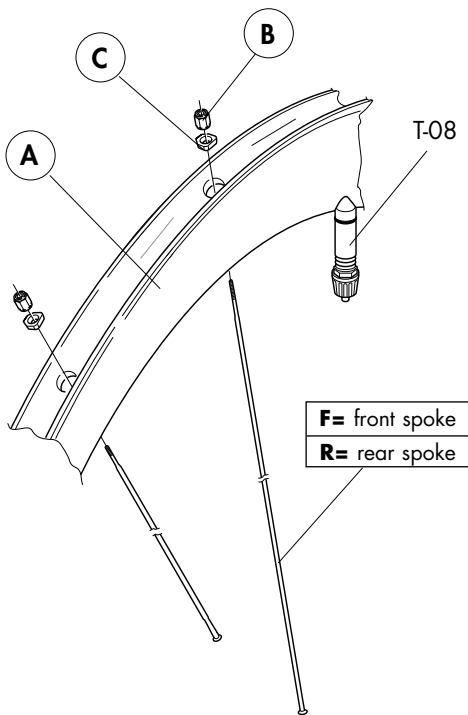

RACING SPEED™ tubular

RIMS & SPOKES/CERCHI E RAGGI/JANTES ET RAYONS

COMPLETE WHEELS	RIM (A)	SPOKE MINI-KIT
FRONT		
RS-10TFAK tubular 28"	RSF-TRK02	RS-MK02 2 x F 265mm 2 x R 263,5mm 2 x R 266mm
REAR		
RS-10TRAKC RS-10TRAKS tubular 28"	RSR-TRK02	6 x B 6 x C

Compl. SPOKE KIT		
FRONT COMPLETE	REAR COMPLETE	REAR RIGHT COMPLETE
RSF-SK02 18 x F 265mm 18 x B 18 x C	RSR-SK02 14 x R 263,5mm 7 x R 266mm 21 x B 21 x C	RSR-SKR02 14 x R 263,5mm 14 x B 14 x C

B	C	COMPLETE LABEL KIT (front+rear)
RS-B (10 pcs.)	RS-C (10 pcs.)	RS-LAB10TAK