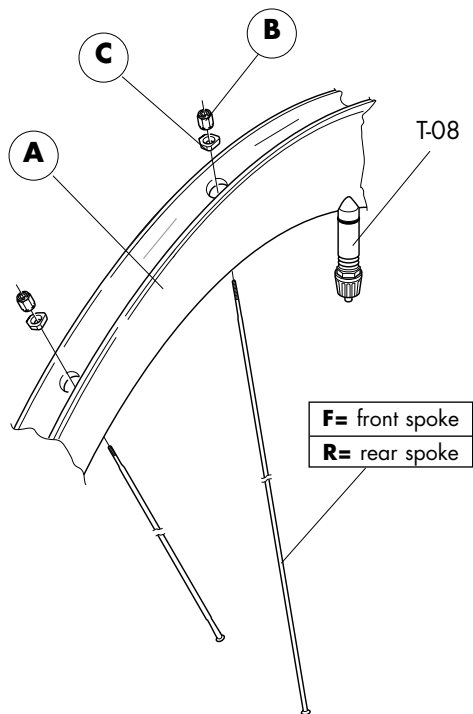

2010 ROAD Spare Parts & Tools

WHEELS / RUOTE / ROUES

RACING SPEED™ XLR tubular	3
RACING SPEED™ tubular	6
RACING LIGHT™ XLR clincher	9
RACING LIGHT™ XLR tubular	10
RACING ZERO™ clincher	13
RACING ZERO™ tubular	14
RACING ZERO™ 2-Way fit™	15
RACING 1™ clincher	18
RACING 1™ 2-Way fit™	19
RACING 3™ clincher	22
RACING 3™ 2-Way fit™	23
RACING 5™ clincher	26
RACING 7™ clincher	28
RACING CHRONO™	30
Quick-releases / bloccaggi / blocages	31

INDEX

PLEASE TAKE NOTE THAT ALL UPDATED INSTRUCTIONS ARE AVAILABLE ON www.fulcrumwheels.com

RACING SPEED™ XLR tubular

RIMS & SPOKES/CERCHI E RAGGI/JANTES ET RAYONS

COMPLETE WHEELS	RIM (A)	SPOKE MINI-KIT
FRONT		
RS-9TF tubular 28"	RSF-TRK01	RS-MK01 2 x F 265mm 2 x R 260mm
REAR		
RS-9TRKC RS-9TRKS tubular 28"	RSR-TRK01	1 x R 266mm 5 x B 5 x C