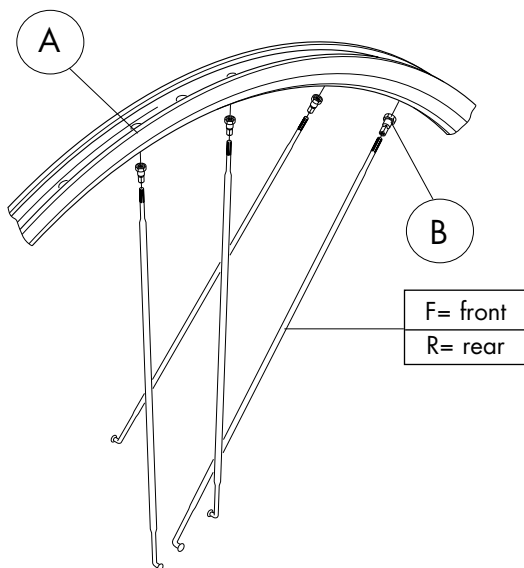

COMPLETE WHEELS	Compl. SPOKE KIT	SPOKE MINI-KIT
FRONT		
R7-10CFB	R7F-SKB 20 x F 278mm 20 x B	R7-MKB 2 x F 278mm 2 x R 290mm 1 x R 277mm 5 x B
REAR		
R7-10CRBC R7-10CRBS	R7R-SKB 16 x R 290mm 8 x R 277mm 24 x B