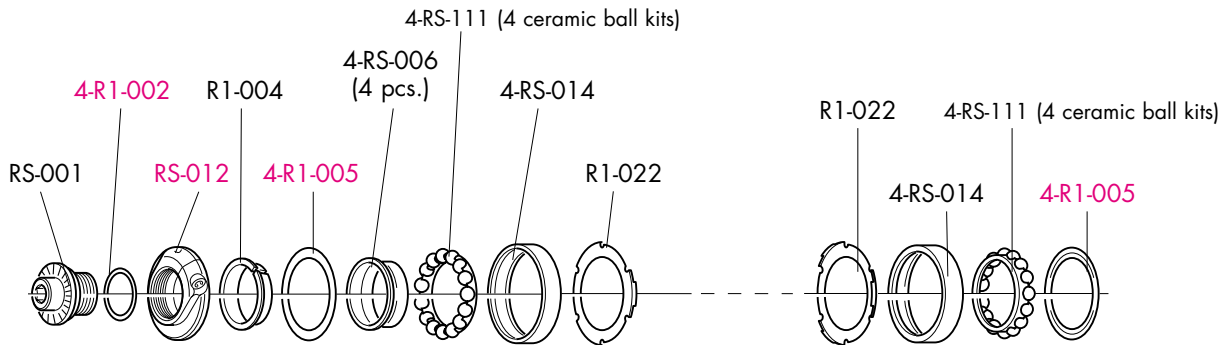

RS-200
KIT CULT™ / CULT™ KIT

- 2 x R1-005
- 2 x RS-006
- 2 x RS-014
- 2 x RS-111