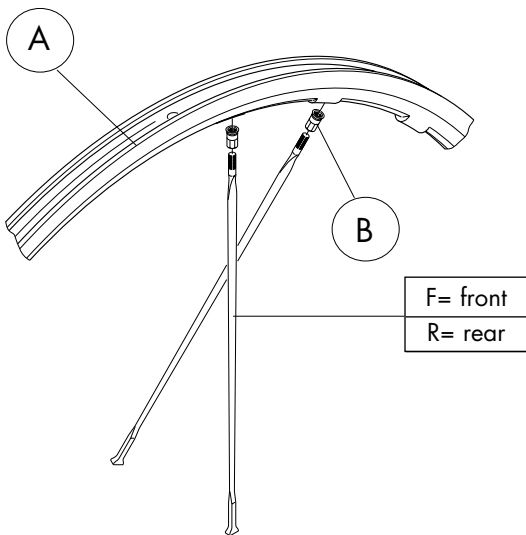

COMPLETE WHEELS	RIM (A)	Compl. KIT	NIPPLES (B)
FRONT			
R1-10CFB	R1F-CRB01	R1F-SKS01 16 x F/R 279,2mm	10-RO-015 (10 pcs.)
REAR			
R1-10CRBC R1-10CRBS	R1R-CRB01	R1R-SKS01 14 x F/R 279,2mm 7 x R 276,5mm	

SINGLE SPOKES	
R1F-SS01 L. 279,2 mm (1F/R+1B)	R1R-SS01 L. 276,5 mm (1R+1B)

COMPLETE LABEL KIT (front+rear) R1-LAB10CB