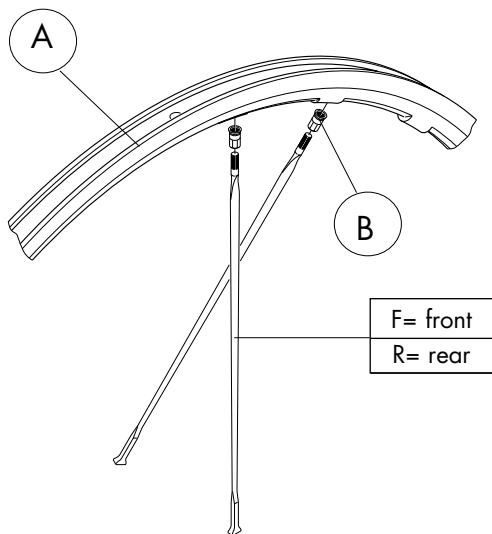

COMPLETE WHEELS	RIM (A)	Compl. KIT
FRONT		
RO-10TFRB	ROF-TRB01	ROF-SKR01 16 x F/R 279,2mm
REAR		
RO-10TRRBC RO-10TRRBS	ROR-TRB01	ROR-SKR01 14 x F/R 279,2mm 7 x R 276,5mm

SINGLE SPOKES		NIPPLES (B)
ROF-SR01 L. 279,2 mm (1F/R+1B)	ROR-SR01 L. 276,5 mm (1R+1B)	10-RO-015 (10 pcs.)

COMPLETE LABEL KIT (front+rear)
RO-LAB10TRB