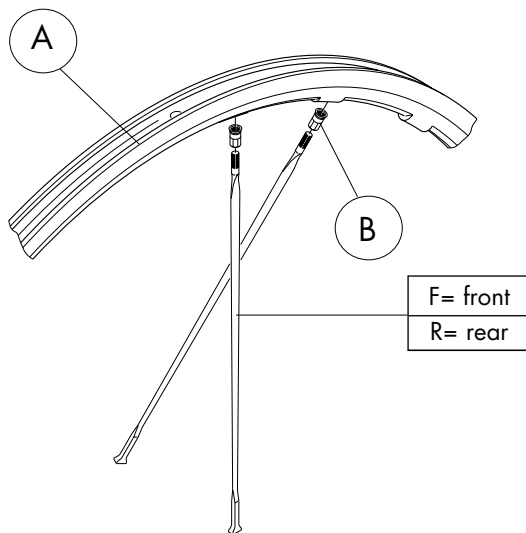

COMPLETE WHEELS	RIM (A)	Compl. KIT
FRONT		
RO-10CFRB	ROF-CRB01	ROF-SKB01 16 x F/R 279,2mm
REAR		
RO-10CRRBC RO-10CRRBC	ROR-CRB01	ROR-SKB01 14 x F/R 279,2mm 7 x R 276,5mm

SINGLE SPOKES		NIPPLES (B)
ROF-SB01 L. 279,2 mm (1F/R+1B)	ROR-SB01 L. 276,5 mm (1R+1B)	10-RO-015 (10 pcs.)