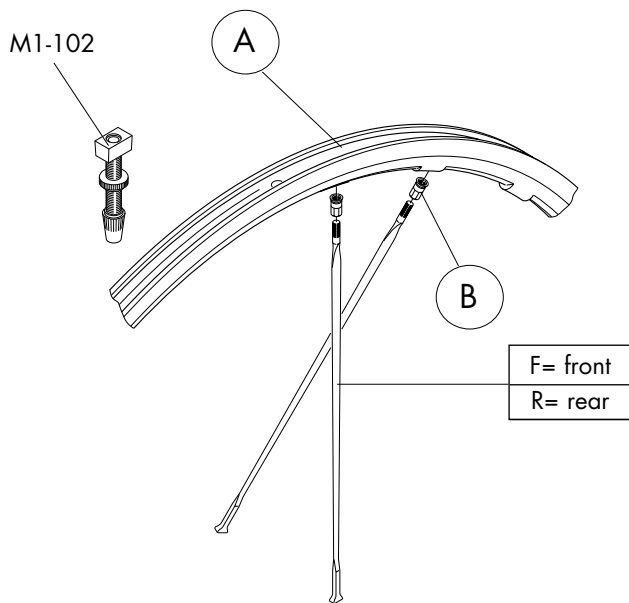

COMPLETE WHEELS	RIM (A)	Compl. KIT	NIPPLES (B)
FRONT			
R1-102FB	R1F-2RB01	ROF-SKB01 16 x F/R 279,2mm	10-RO-015 (10 pcs.)
REAR			
R1-102RBC R1-102RBS	R1R-2RB01	ROR-SKB01 14 x F/R 279,2mm 7 x R 276,5mm	

SINGLE SPOKES	
ROF-SB01 L. 279,2 mm (1F/R+1B)	ROR-SB01 L. 276,5 mm (1R+1B)

COMPLETE LABEL KIT (front+rear) R1-LAB102B