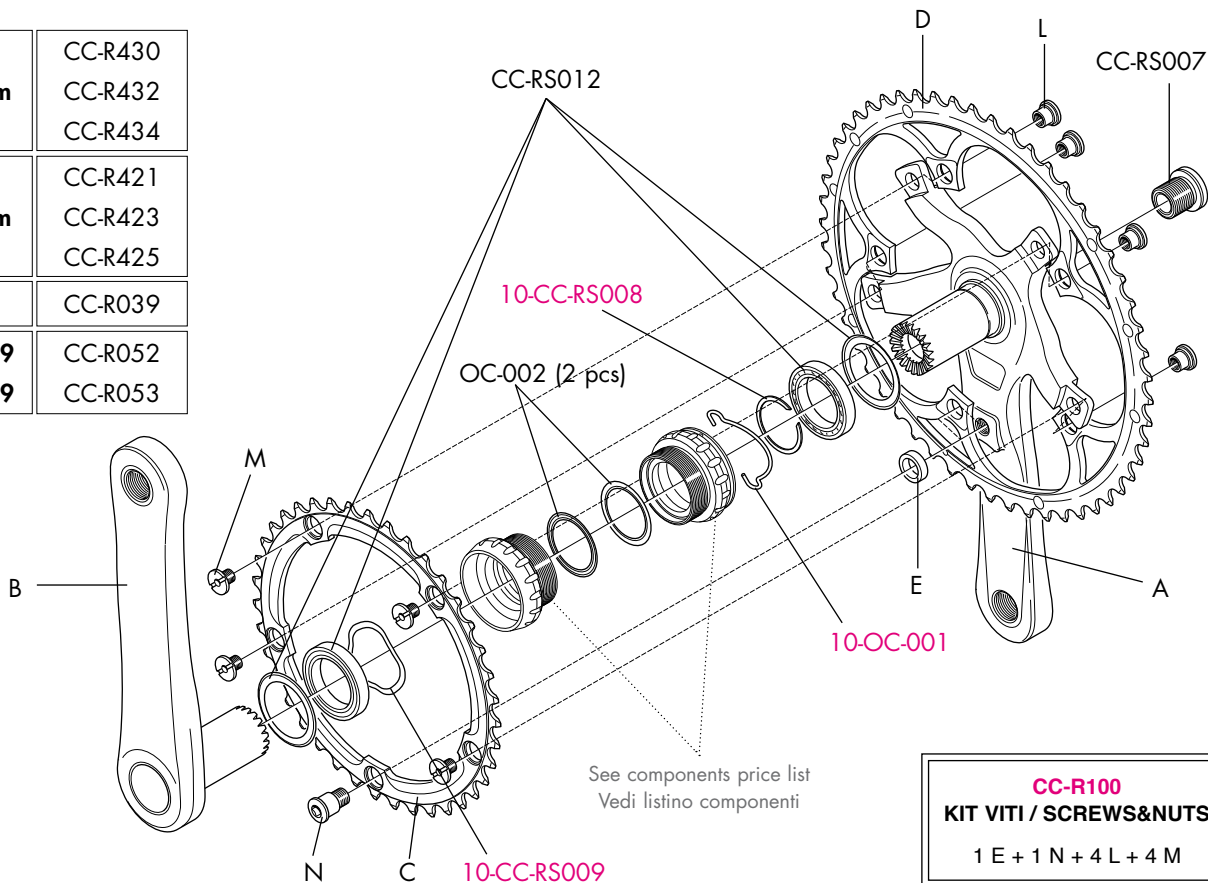

RACING TORQ™ R

CARBON CRANKSET

A	170 mm	CC-R430
	172,5 mm	CC-R432
	175 mm	CC-R434
B	170 mm	CC-R421
	172,5 mm	CC-R423
	175 mm	CC-R425
C	Z39	CC-R039
D	Z52 for 39	CC-R052
	Z53 for 39	CC-R053