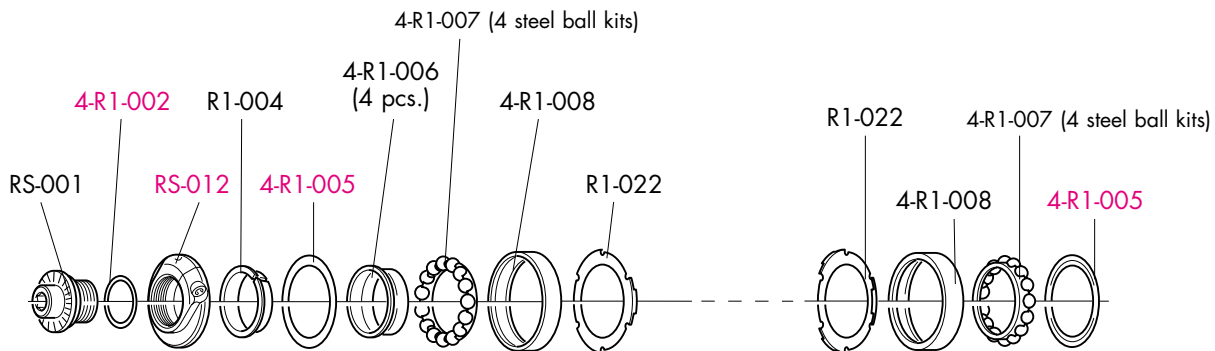

RS-100 KIT MOZZO / HUB KIT

- 2 x R1-005
- 2 x R1-006
- 2 x R1-008
- 2 x R1-007