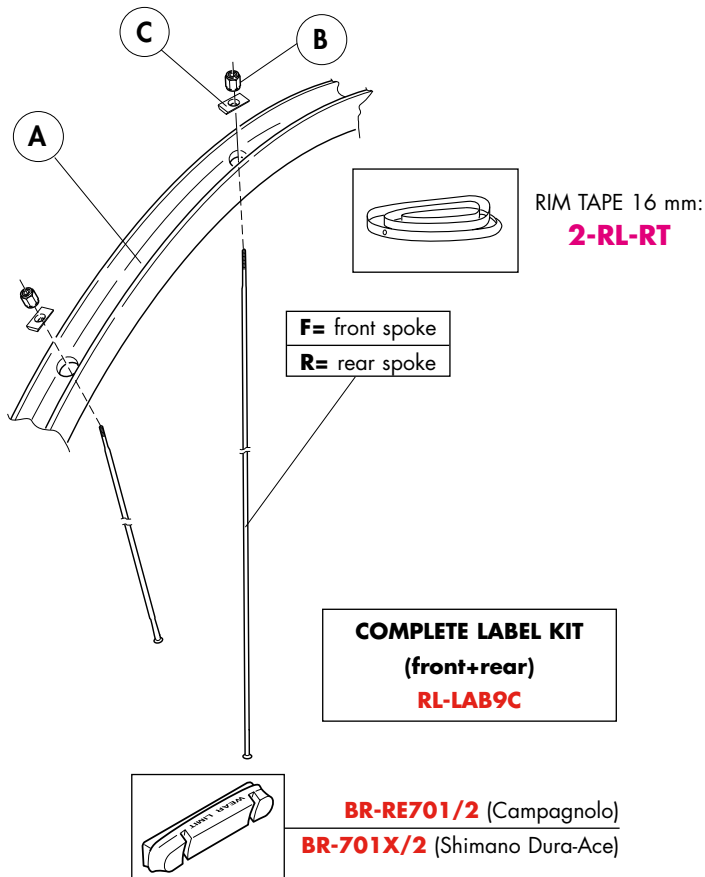

RS-013 (RL tipo HG 8-9-10 / HG 8-9-10 type FW)

RS-100 KIT MOZZO / HUB KIT

- 2 x R1-005
- 2 x R1-006
- 2 x R1-008
- 2 x R1-007

RACING LIGHT™ XLR clincher

RIMS & SPOKES/CERCHI E RAGGI/JANTES ET RAYONS

COMPLETE WHEELS	RIM (A)	SPOKE MINI-KIT
FRONT		
RL-9CFK clincher 28"	RLF-CRK01	RL-MK01 3 x F/R 290mm 2 x R 282mm 5 x B 5 x C
REAR		
RL-9CRKC RL-9CRKS clincher 28"	RLR-CRK01	