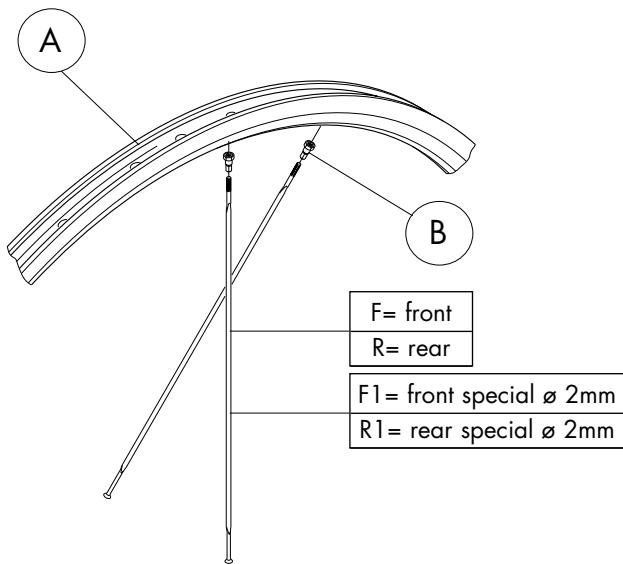

RS-013 (RL tipo HG 8-9-10 / HG 8-9-10 type FW)

RS-100 KIT MOZZO / HUB KIT

- 2 x R1-005
- 2 x R1-006
- 2 x R1-008
- 2 x R1-007

RACING 5™ clincher

RIMS & SPOKES/CERCHI E RAGGI/JANTES ET RAYONS

COMPLETE WHEELS	RIM (A)	SPOKE MINI-KIT
FRONT		R5-MKB 2 x F 282mm 2 x R 281 mm 1 x R 284 mm 5 x B
R5-10CFB	R5F-CRB11	
REAR		
R5-10CRBC R5-10CRBS	R5R-CRB11	