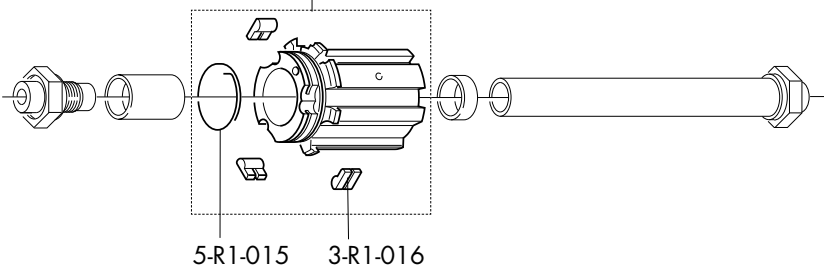

R5-014 (RL tipo Campy 9-10-11 / Campy 9-10-11 type FW)

R5-020 (RL tipo HG 8-9-10 / HG 8-9-10 type FW)