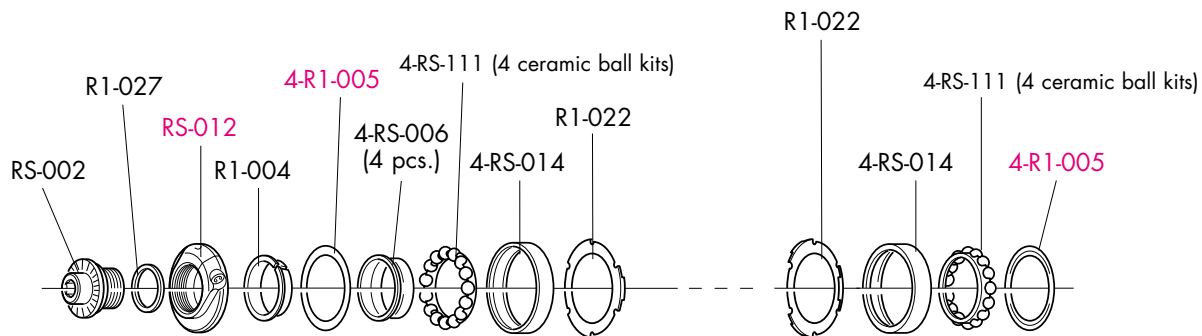

RACING SPEED™ XLR

REAR HUB/MOZZO POSTERIORE/MOYEU ARRIERE

RS-005 (RL tipo Campy 9-10-11 / Campy 9-10-11 type FW)

RS-013 (RL tipo HG 8-9-10 / HG 8-9-10 type FW)

RS-200
KIT CULT™ / CULT™ KIT

2 x R1-005
2 x RS-006
2 x RS-014
2 x RS-111