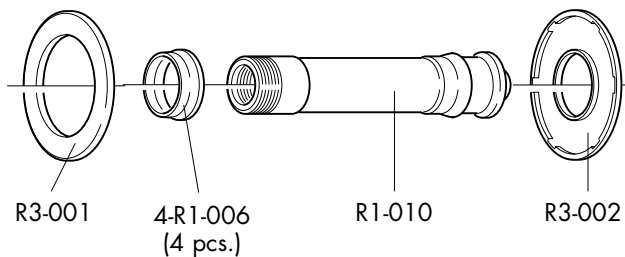

RS-100 KIT MOZZO / HUB KIT

- 2 x R1-005
- 2 x R1-006
- 2 x R1-008
- 2 x R1-007