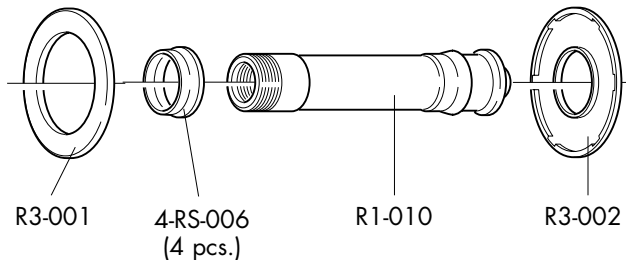

RS-200
KIT CULT™ / CULT™ KIT

- 2 x R1-005
- 2 x RS-006
- 2 x RS-014
- 2 x RS-111