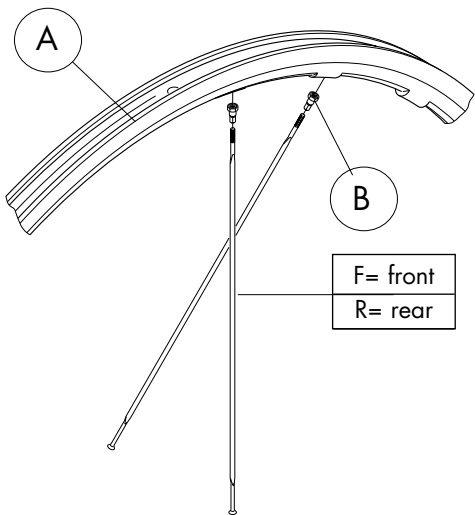

COMPLETE LABEL KIT (front+rear)

R3-LAB10CB

COMPLETE WHEELS	RIM (A)	SPOKE MINI-KIT
FRONT		
R3-10CFB	R3F-CRBO1	R3-MKB 2 x F 281mm 2 x R 284mm
REAR		
R3-10CRBC R3-10CRBS	R3R-CRBO1	1 x R 282mm 5 x B

Compl. SPOKE KIT		
FRONT COMPLETE	REAR COMPLETE	REAR RIGHT COMPLETE
R3F-SKB 16 x F 281mm 16 x B	R3R-SKB 14 x R 284mm 7 x R 282mm 21 x B	R3R-SKBR 14 x R 284mm 14 x B