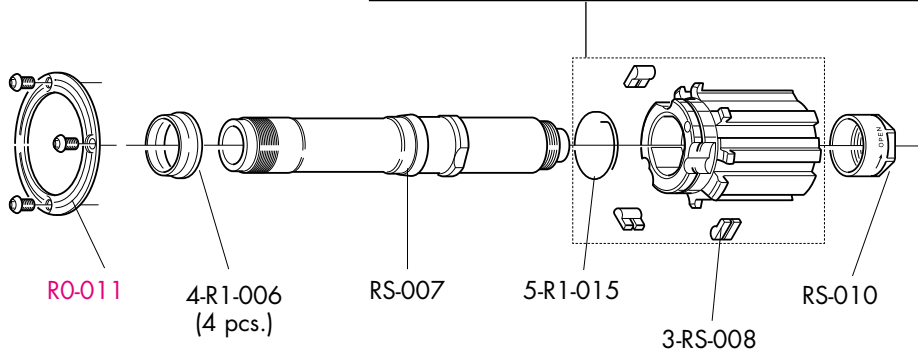

RS-005 (RL tipo Campy 9-10-11 / Campy 9-10-11 type FW)
RS-013 (RL tipo HG 8-9-10 / HG 8-9-10 type FW)