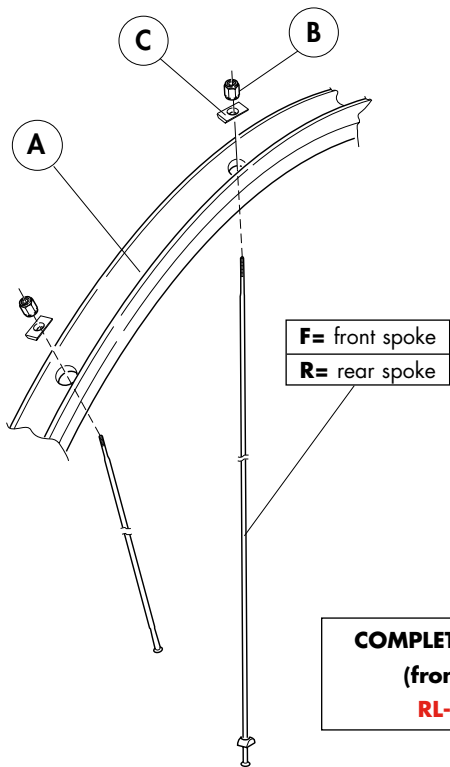

RACING LIGHT™ XLR tubular

RIMS & SPOKES/CERCHI E RAGGI/JANTES ET RAYONS

COMPLETE LABEL KIT
(front+rear)
RL-LAB9T

BR-RE701/2 (Campagnolo)
BR-701X/2 (Shimano Dura-Ace)

COMPLETE WHEELS	RIM (A)	SPOKE MINI-KIT
FRONT		RL-TMK01 3 x F/R 292mm 2 x R 284mm 5 x B 5 x C
RL-9TFK tubular 28"	RLF-TRK01	
REAR		
RL-9TRKC RL-9TRKS tubular 28"	RLR-TRK01	
Compl. SPOKE KIT		
FRONT COMPLETE	REAR COMPLETE	REAR RIGHT COMPLETE
RLF-TSK01 22 x F/R 292mm 22 x B 22 x C	RLR-TSK01 8 x F/R 292mm 16 x R 284mm 24 x B 24 x C	RLR-TSKR 16 x R 284mm 16 x B 16 x C

B	C
RS-B (10 pcs.)	RL-CF (10 pcs.)