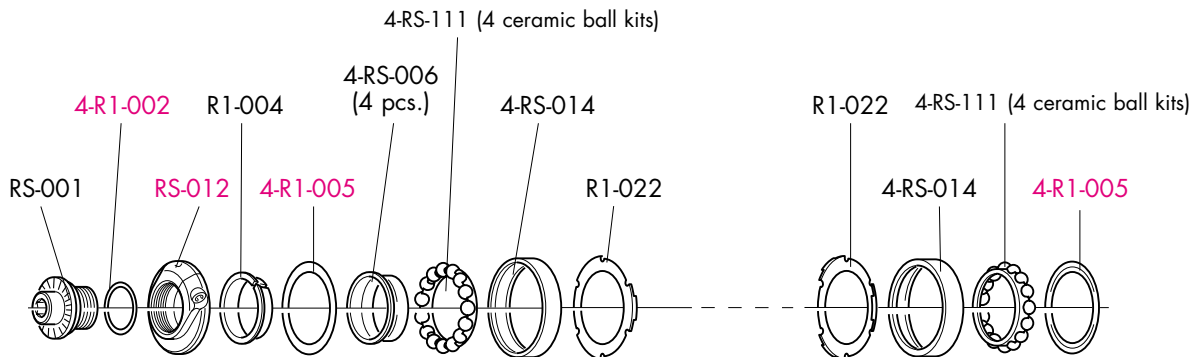

RS-200
KIT CULT™ / CULT™ KIT

- 2 x R1-005
- 2 x RS-006
- 2 x RS-014
- 2 x RS-111