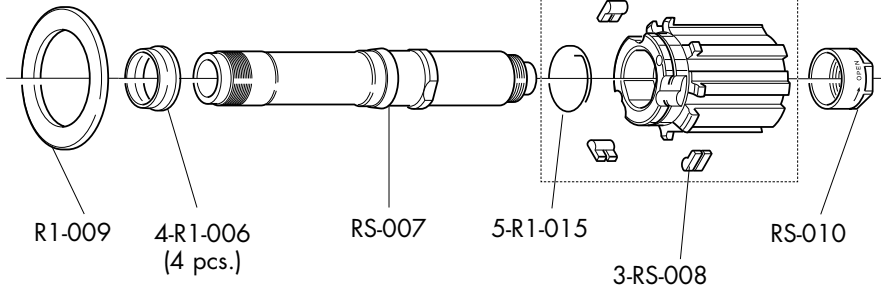

RS-005 (RL tipo Campy 9-10-11 / Campy 9-10-11 type FW)

RS-013 (RL tipo HG 8-9-10 / HG 8-9-10 type FW)