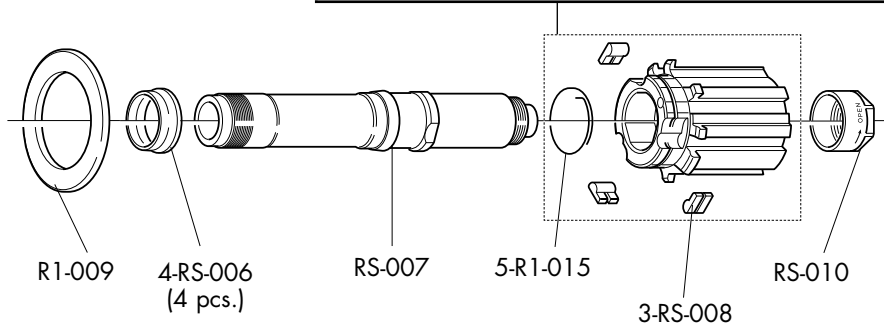

RS-005 (RL tipo Campy 9-10-11 / Campy 9-10-11 type FW)

RS-013 (RL tipo HG 8-9-10 / HG 8-9-10 type FW)