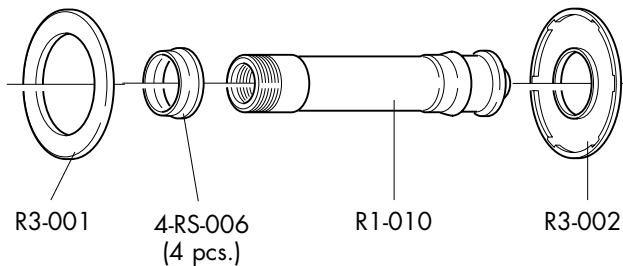

RS-200
KIT CULT™ / CULT™ KIT

- 2 x R1-005
- 2 x RS-006
- 2 x RS-014
- 2 x RS-111