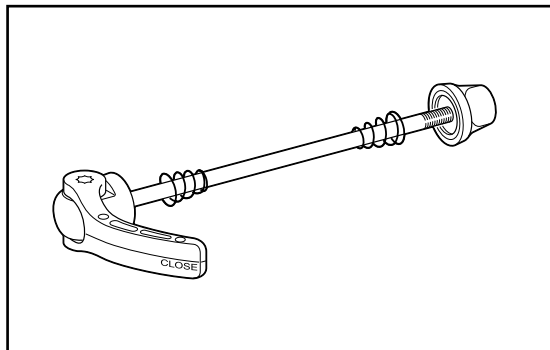

R1-QR

Bloccaggio posteriore RACING 1/ SPEED / LIGHT / ZERO
RACING 1/ SPEED / LIGHT / ZERO rear quick release
Blocage arrière RACING 1/ SPEED / LIGHT / ZERO