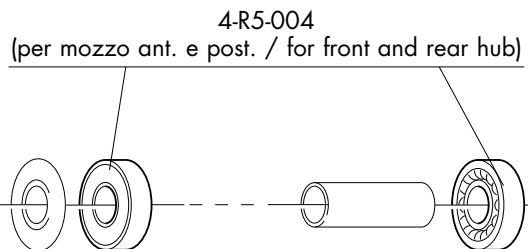

RACING 5™

HUBS/MOZZI/MOYEUX