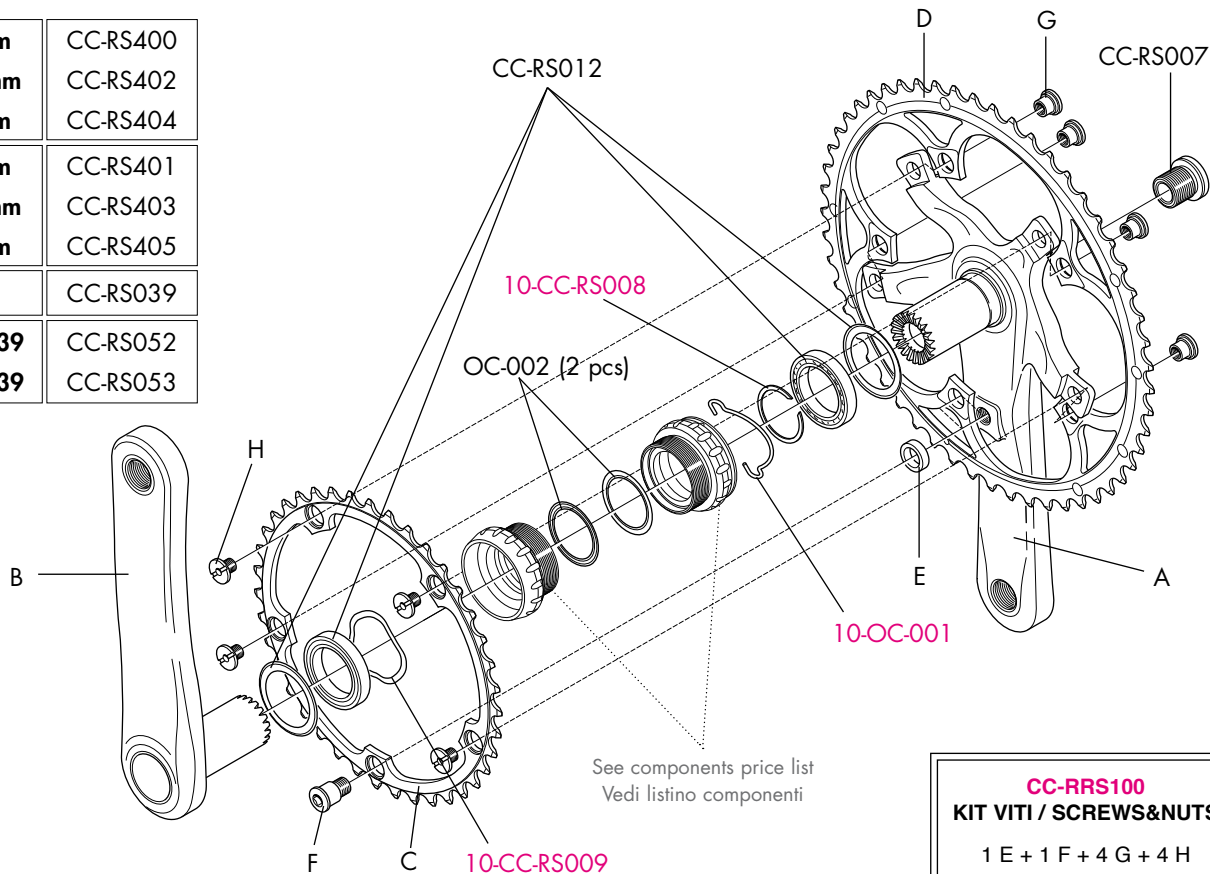

RACING TORQ™ RS

CARBON CRANKSET

A	170 mm	CC-RS400
	172,5 mm	CC-RS402
	175 mm	CC-RS404
B	170 mm	CC-RS401
	172,5 mm	CC-RS403
	175 mm	CC-RS405
C	Z39	CC-RS039
D	Z52 for 39	CC-RS052
	Z53 for 39	CC-RS053