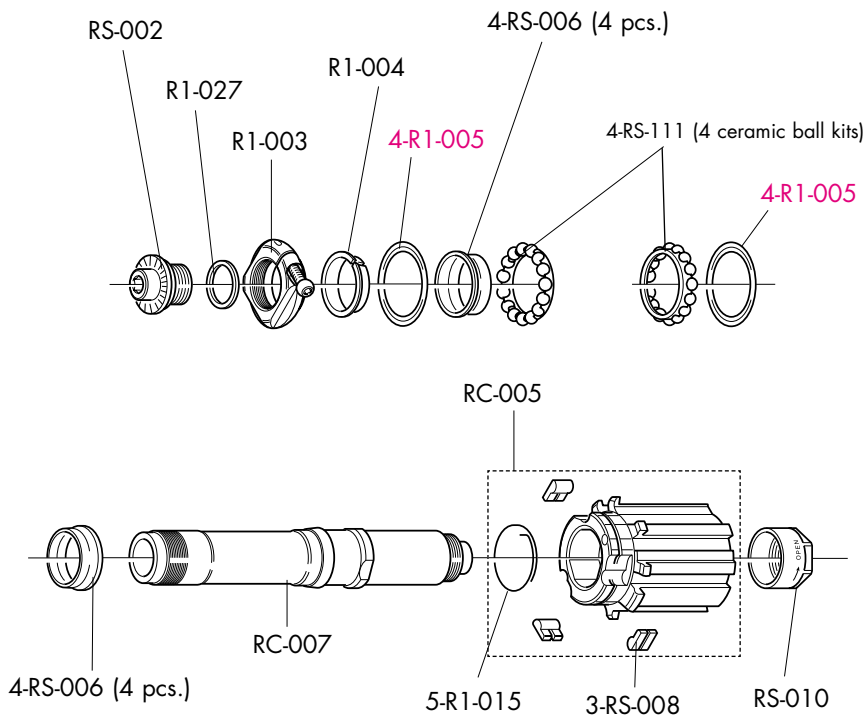

RACING CHRONO™

REAR HUB/MOZZO POSTERIORE/MOYEU ARRIERE