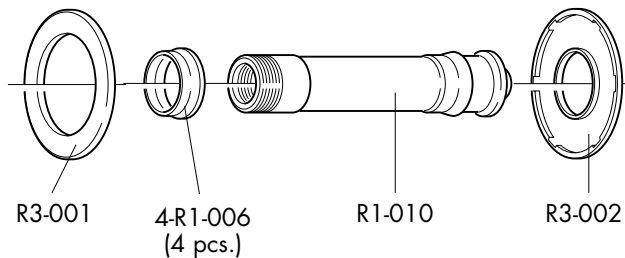

RS-100 KIT MOZZO / HUB KIT

- 2 x R1-005
- 2 x R1-006
- 2 x R1-008
- 2 x R1-007