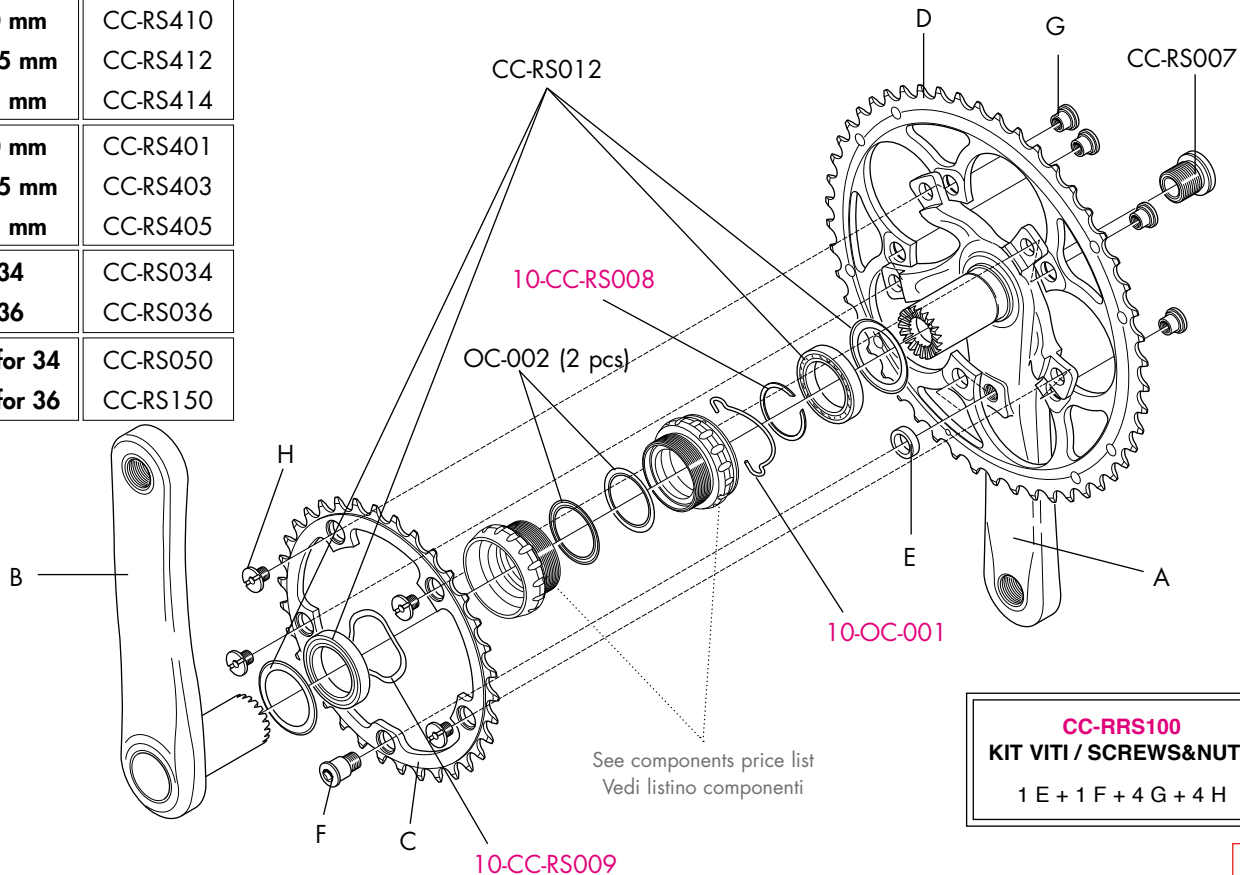

CC-RRS100
KIT VITI / SCREWS&NUTS
1 E + 1 F + 4 G + 4 H