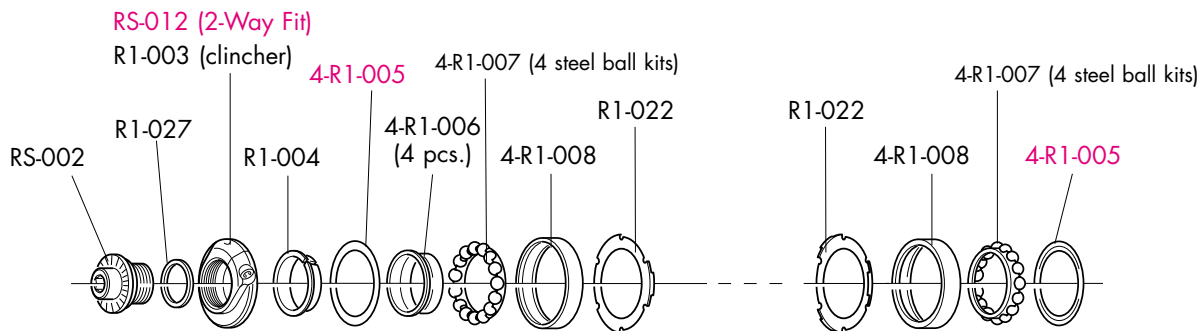

RACING 3™

REAR HUB/MOZZO POSTERIORE/MOYEU ARRIERE

RS-005 (RL tipo Campy 9-10-11 / Campy 9-10-11 type FW)

RS-013 (RL tipo HG 8-9-10 / HG 8-9-10 type FW)

RS-100 KIT MOZZO / HUB KIT

- 2 x R1-005
- 2 x R1-006
- 2 x R1-008
- 2 x R1-007