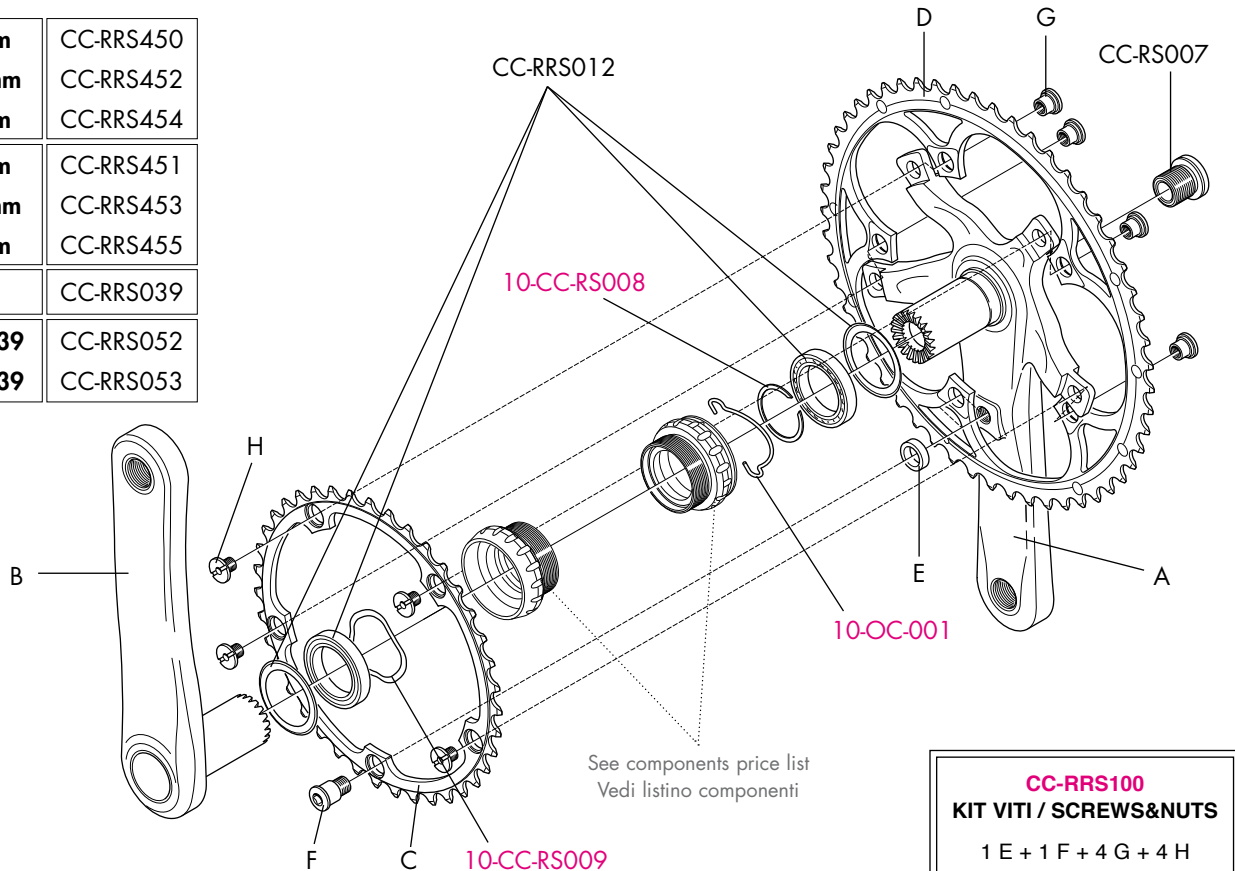

RACING TORQ™ RRS

CARBON CRANKSET

A	170 mm	CC-RRS450
	172,5 mm	CC-RRS452
	175 mm	CC-RRS454
B	170 mm	CC-RRS451
	172,5 mm	CC-RRS453
	175 mm	CC-RRS455
C	Z39	CC-RRS039
D	Z52 for 39	CC-RRS052
	Z53 for 39	CC-RRS053