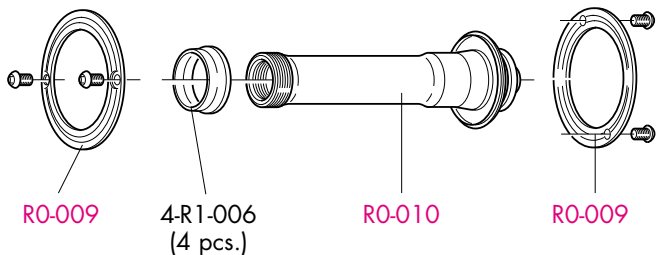

RS-100 KIT MOZZO / HUB KIT

- 2 x R1-005
- 2 x R1-006
- 2 x R1-008
- 2 x R1-007