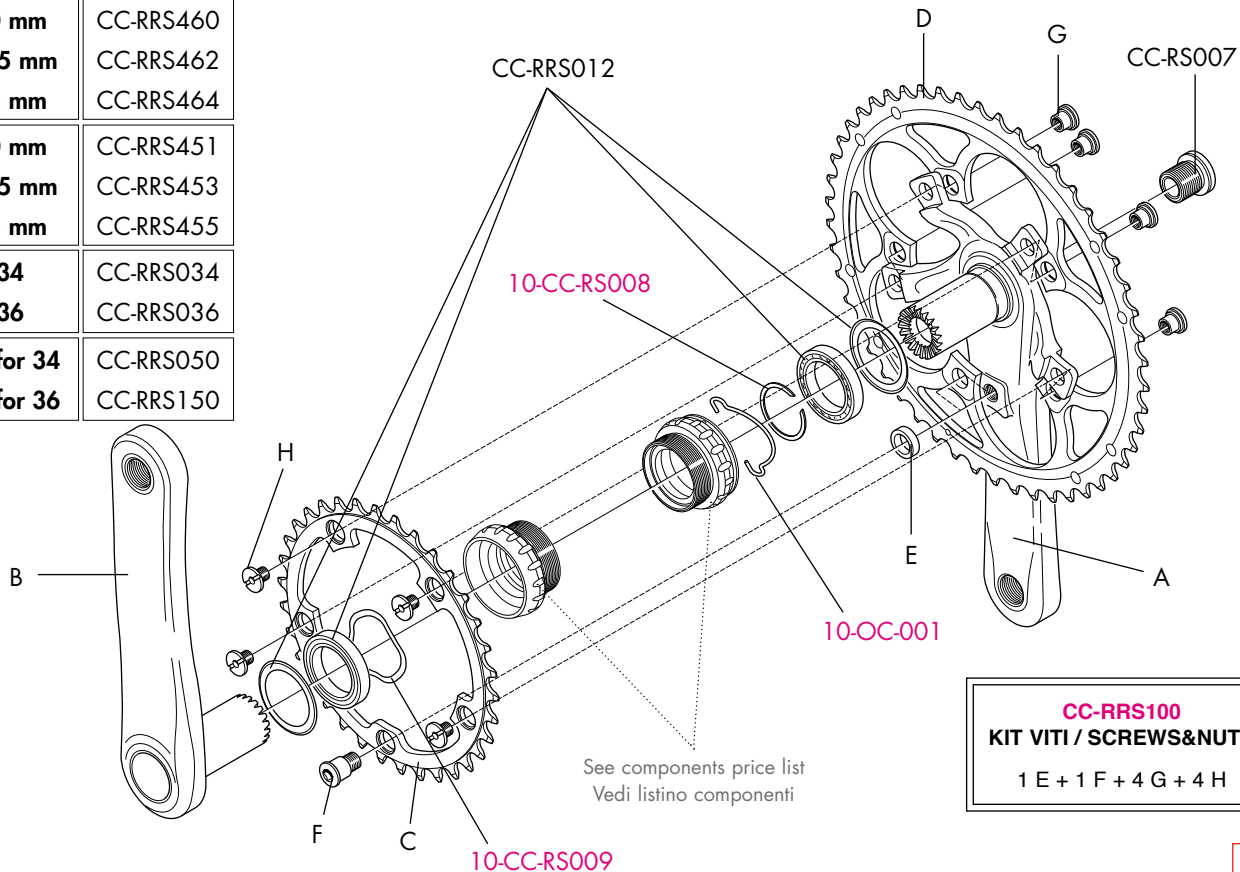

CC-RRS100
KIT VITI / SCREWS&NUTS
1 E + 1 F + 4 G + 4 H