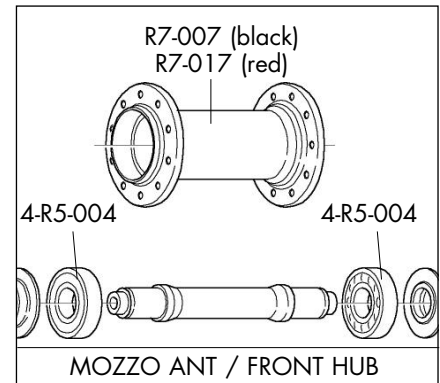

R5-011 (per RL tipo Campy / for Campy type FW)

R5-012 (per RL tipo HG / for HG type FW)