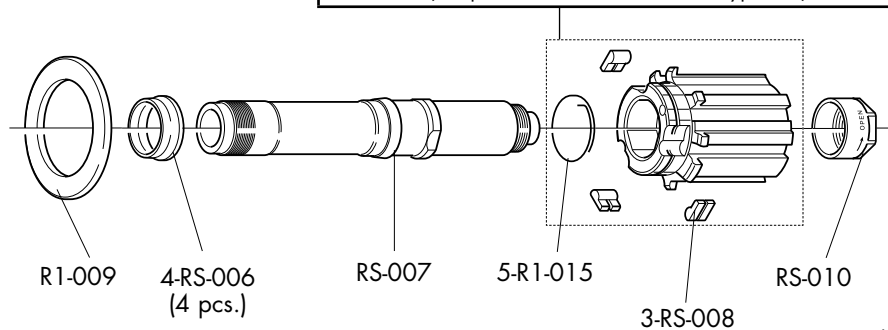

RS-005* (RL tipo Campy 9-10-11 / Campy 9-10-11 type FW)

RS-013* (RL tipo HG 8-9-10 / HG 8-9-10 type FW)