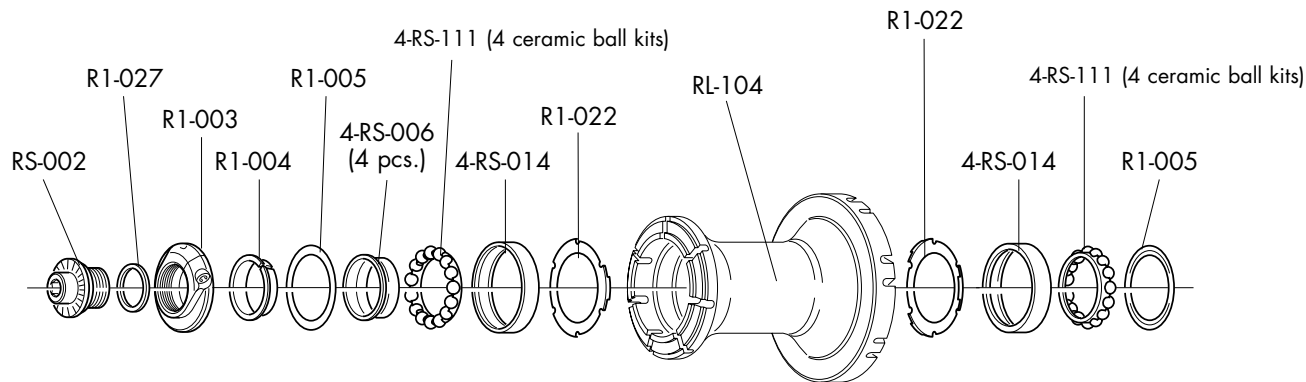

RACING LIGHT™ XLR

REAR HUB/MOZZO POSTERIORE/MOYEU ARRIERE

RS-005* (RL tipo Campy 9-10-11 / Campy 9-10-11 type FW)

RS-013* (RL tipo HG 8-9-10 / HG 8-9-10 type FW)

RS-200
KIT CULT™ / CULT™ KIT

2 x R1-005
2 x RS-006
2 x RS-014
2 x RS-111

* compatible only with new axle code RS-007