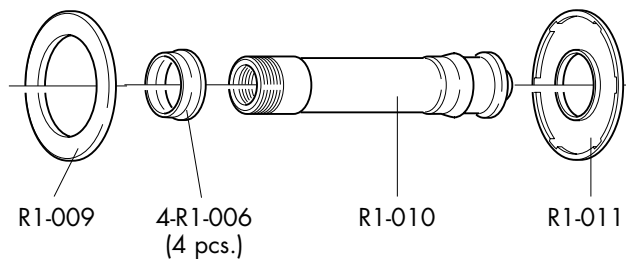

RS-100 KIT MOZZO / HUB KIT

- 2 x R1-005
- 2 x R1-006
- 2 x R1-008
- 2 x R1-007