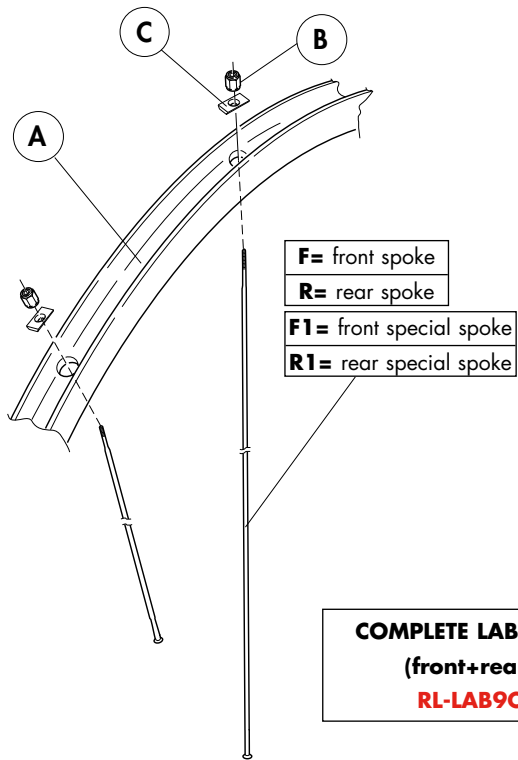

RACING LIGHT™ XLR clincher

RIMS & SPOKES/CERCHI E RAGGI/JANTES ET RAYONS

COMPLETE LABEL KIT
(front+rear)
RL-LAB9C

BR-RE701/2 (Campagnolo)
BR-701X/2 (Shimano Dura-Ace)

COMPLETE WHEELS	RIM (A)	SPOKE MINI-KIT
FRONT		
RL-9CFK clincher 28"	RLF-CRK01	RL-MK01 (2F+2R right+1R left+2C front+3C rear+5B)
REAR		
RL-9CRKC RL-9CRKS clincher 28"	RLR-CRK01	
Compl. SPOKE KIT		
FRONT COMPLETE	REAR COMPLETE	REAR RIGHT COMPLETE
RLF-SK (20F+2F1+22C+22B)	RLR-SK01 (14R right+2R1 right+8R left+22B+22C)	RLR-SKR (14R right+2R1 right+16B+16C)
SPECIAL SPOKES	F1 + B + C	R1 right + B + C
	RLF-SF1 L. 290 mm (1 pc.)	RLR-SR1 L. 288 mm (1 pc.)
B	C front	C rear
RS-B (10 pcs.)	RL-CF (10 pcs.)	RL-CR (10 pcs.)

RIM TAPE 16 mm:
RL-RT