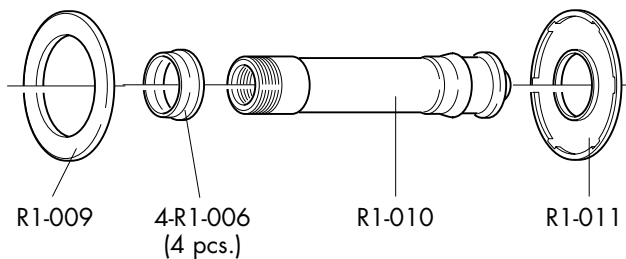

COMPLETE WHEELS	SINGLE SPOKES	
R1-92FB	R1F-2SB L. 278 mm (1F/R right+1B)	
R1-92RBC R1-92RBS		R1R-2SBL L. 275 mm (1R left+1B)

COMPLETE LABEL KIT (front+rear)

R1-LAB92B

RACING 1™

FRONT HUB/MOZZO ANTERIORE/MOYEU AVANT