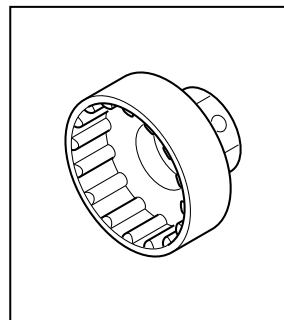

UT-BB130

Attrezzo calotte RACING TORQ™

Tool for RACING TORQ™ cups

Outil pour cuvettes RACING TORQ™