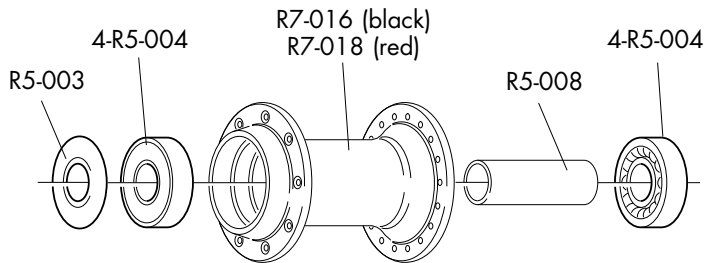

R5-014 (RL tipo Campy 9-10-11 / Campy 9-10-11 type FW)

R5-020 (RL tipo HG 8-9-10 / HG 8-9-10 type FW)