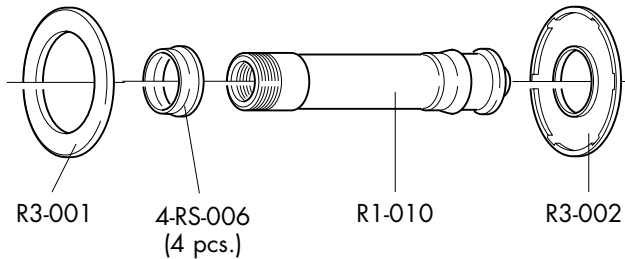

RS-200 KIT CULT™ / CULT™ KIT
2 x R1-005
2 x RS-006
2 x RS-014
2 x RS-111