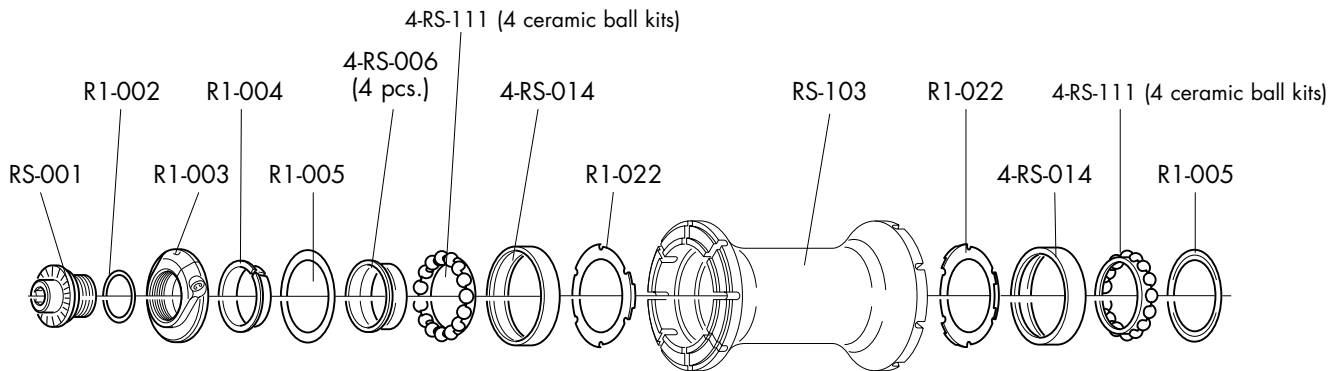

RS-200
KIT CULT™ / CULT™ KIT

- 2 x R1-005
- 2 x RS-006
- 2 x RS-014
- 2 x RS-111