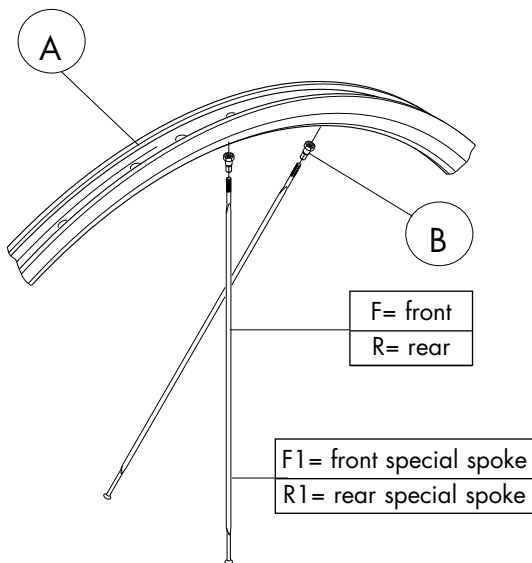

COMPLETE LABEL KIT (front+rear)
R5-LAB7CB

COMPLETE WHEELS	RIM (A)	SPOKE MINI-KIT
FRONT		R5-MKB (2F+ 2 R right + 1 R left + 5 B)
R5-8CFB	R5F-CRB01	
REAR		
R5-8CRBC R5-9CRBS	R5R-CRB01	

Compl. SPOKE KIT		
FRONT COMPLETE	REAR COMPLETE	REAR RIGHT COMPLETE
R5F-SKB01 (22 F + 2 F1 + 24 B)	R5R-SKB01 (16 R right + 2 R1 + 9 R left + 27 B)	R5R-SKBR (16 R right + 2 R1 right + 18 B)

SPECIAL SPOKES	F1 + B	R1 right + B
	R5F-SF101 L. 278 mm (1 pc)	R5R-SR101 L. 286 mm (1 pc)