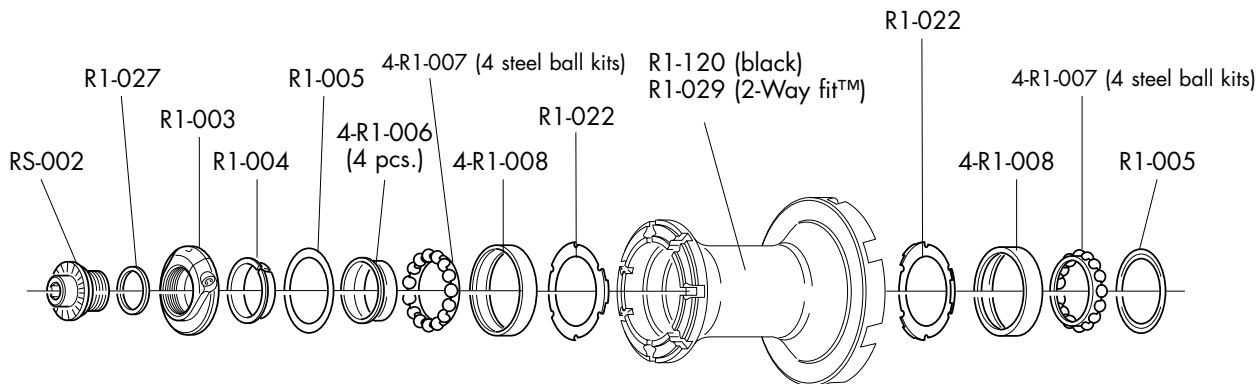

RACING 1™

REAR HUB/MOZZO POSTERIORE/MOYEU ARRIERE

RS-005* (RL tipo Campy 9-10-11 / Campy 9-10-11 type FW)

RS-013* (RL tipo HG 8-9-10 / HG 8-9-10 type FW)

RS-100 KIT MOZZO / HUB KIT

- 2 x R1-005
- 2 x R1-006
- 2 x R1-008
- 2 x R1-007