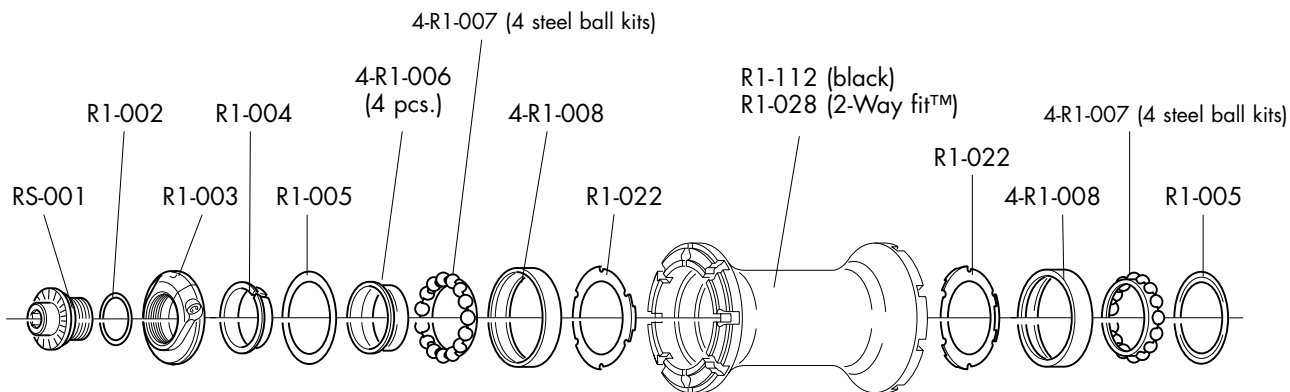

COMPLETE WHEELS	SINGLE SPOKES	
R1-92FB	R1F-2SB L. 278 mm (1F/R right+1B)	
R1-92RBC R1-92RBS		R1R-2SBL L. 275 mm (1R left+1B)

COMPLETE LABEL KIT (front+rear)

R1-LAB92B

RACING 1™

FRONT HUB/MOZZO ANTERIORE/MOYEU AVANT