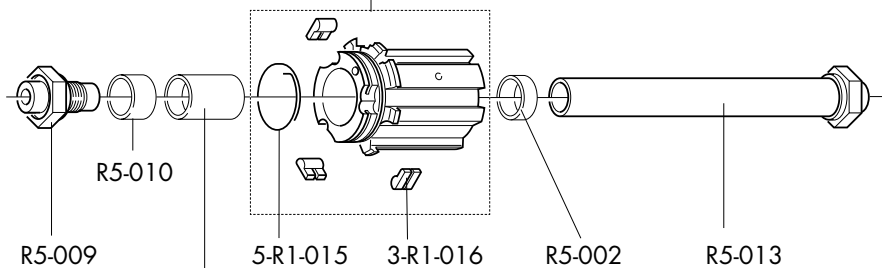

R5-011 (per RL tipo Campy / for Campy type FW)

R5-012 (per RL tipo HG / for HG type FW)