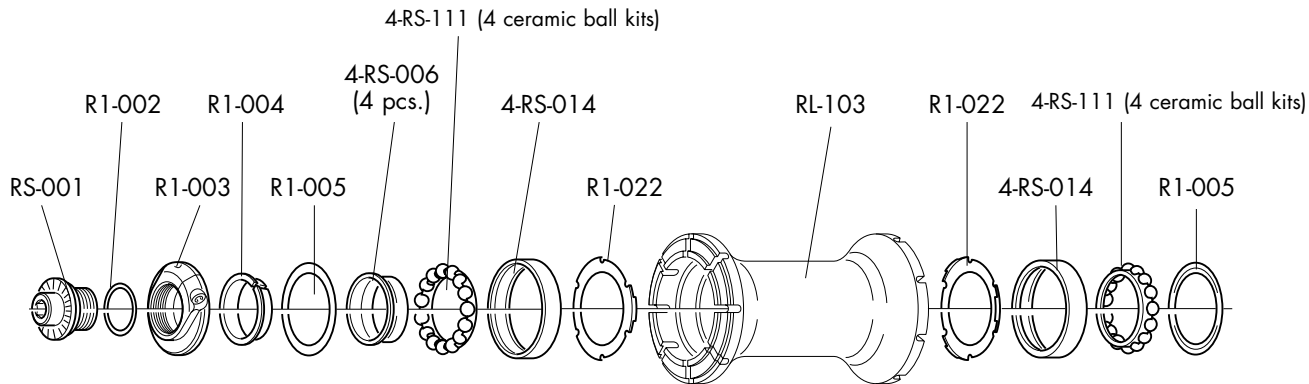

RS-200 KIT CULT™ / CULT™ KIT
2 x R1-005
2 x RS-006
2 x RS-014
2 x RS-111