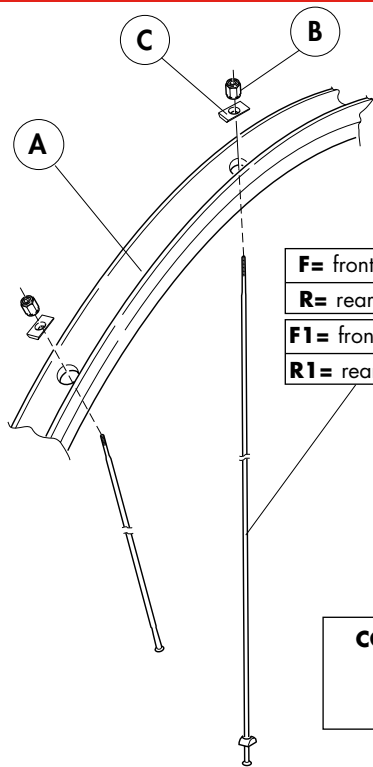

RACING LIGHT™ XLR tubular

RIMS & SPOKES/CERCHI E RAGGI/JANTES ET RAYONS

F = front spoke
R = rear spoke
F1 = front special spoke
R1 = rear special spoke

COMPLETE LABEL KIT
(front+rear)
RL-LAB9T

BR-RE701/2 (Campagnolo)
BR-701X/2 (Shimano Dura-Ace)

COMPLETE WHEELS	RIM (A)	SPOKE MINI-KIT
FRONT		
RL-9TFK tubular 28"	RLF-TRK01	RL-TMK01 (2F+2R right+1R left+2C front+3C rear+5B)
REAR		
RL-9TRKC RL-9TRKS tubular 28"	RLR-TRK01	
Compl. SPOKE KIT		
FRONT COMPLETE	REAR COMPLETE	REAR RIGHT COMPLETE
RLF-TSK01 (20F+2F1+22C+22B)	RLR-TSK01 (14R right+2R1 right+8R left+22B+22C)	RLR-TSKR (14R right+2R1 right+16B+16C)
SPECIAL SPOKES	F1 + B + C	R1 right + B + C
	RLF-TSF1 L. 290 mm (1 pc.)	RLR-TSR101 L. 288 mm (1 pc.)
B	C	
RS-B (10 pcs.)	RL-CF (10 pcs.)