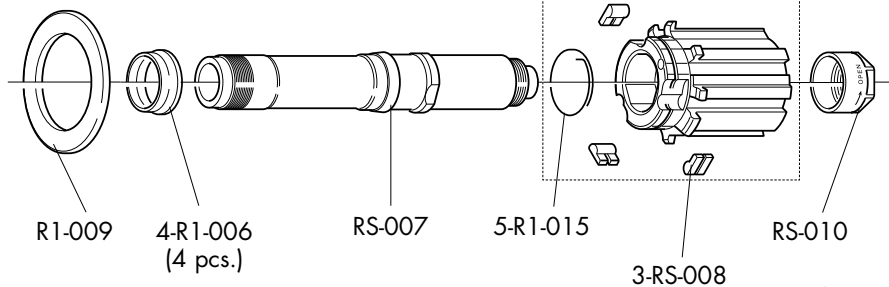

RS-100 KIT MOZZO / HUB KIT

- 2 x R1-005
- 2 x R1-006
- 2 x R1-008
- 2 x R1-007