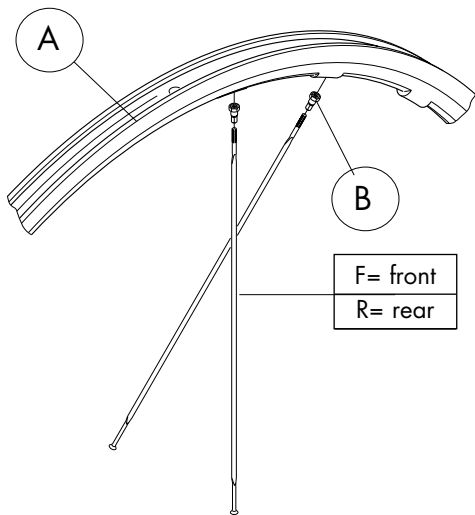

F= front
R= rear

COMPLETE LABEL KIT (front+rear)

Black: **R3-LAB6CB**

Silver: **R3-LAB6CS**

BLACK		
COMPLETE WHEELS	RIM (A)	SPOKE MINI-KIT
FRONT		
R3-5CFB	R3F-CRB	R3-MKB (2F+2R right + 1R left+5B)
REAR		
R3-5CRBC R3-9CRBS	R3R-CRB	

SILVER		
COMPLETE WHEELS	RIM (A)	SPOKE MINI-KIT
FRONT		
R3-5CFS	R3F-CRS	R3-MKS (2F+2R right + 1R left+5B)
REAR		
R3-5CRSC R3-9CRSS	R3R-CRS	

Compl. SPOKE KIT			
	FRONT COMPLETE	REAR COMPLETE	REAR RIGHT COMPLETE
BLACK	R3F-SKB (16F+16B)	R3R-SKB (14 R right + 7 R left + 21 B)	R3R-SKBR L. 284 mm (14 R+ 14 B)
SILVER	R3F-SKS (16F+16B)	R3R-SKS (14 R right + 7 R left + 21 B)	R3R-SKSR L. 284 mm (14 R+ 14 B)