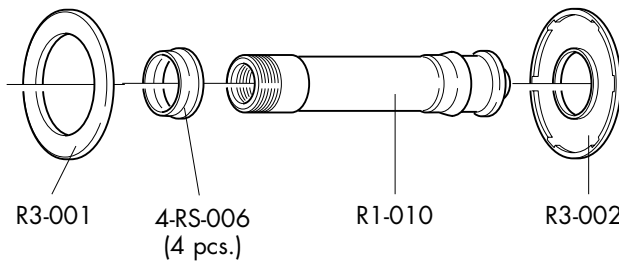

RS-200
KIT CULT™ / CULT™ KIT

- 2 x R1-005
- 2 x RS-006
- 2 x RS-014
- 2 x RS-111