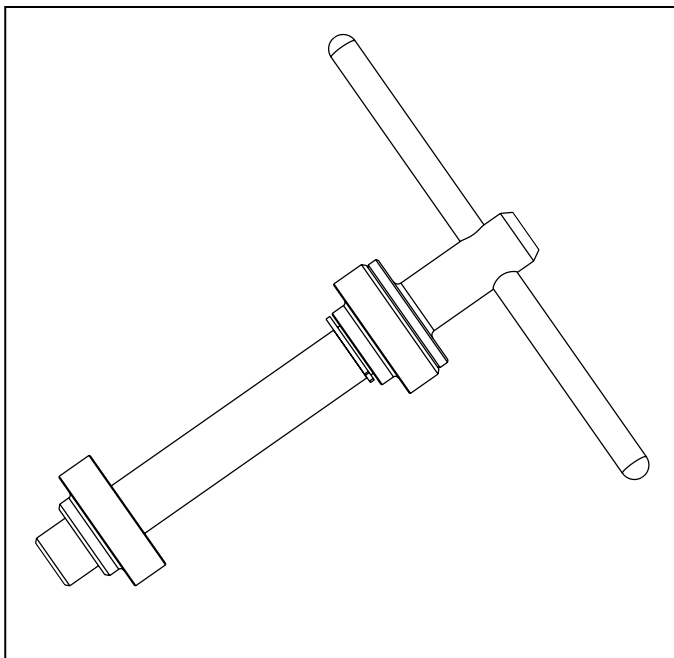

UT-BB140

Attrezzo calotte RACING TORQ™ OS-fit™

Tool for RACING TORQ™ OS-fit™ cups

Outil pour cuvettes RACING TORQ™ OS-fit™