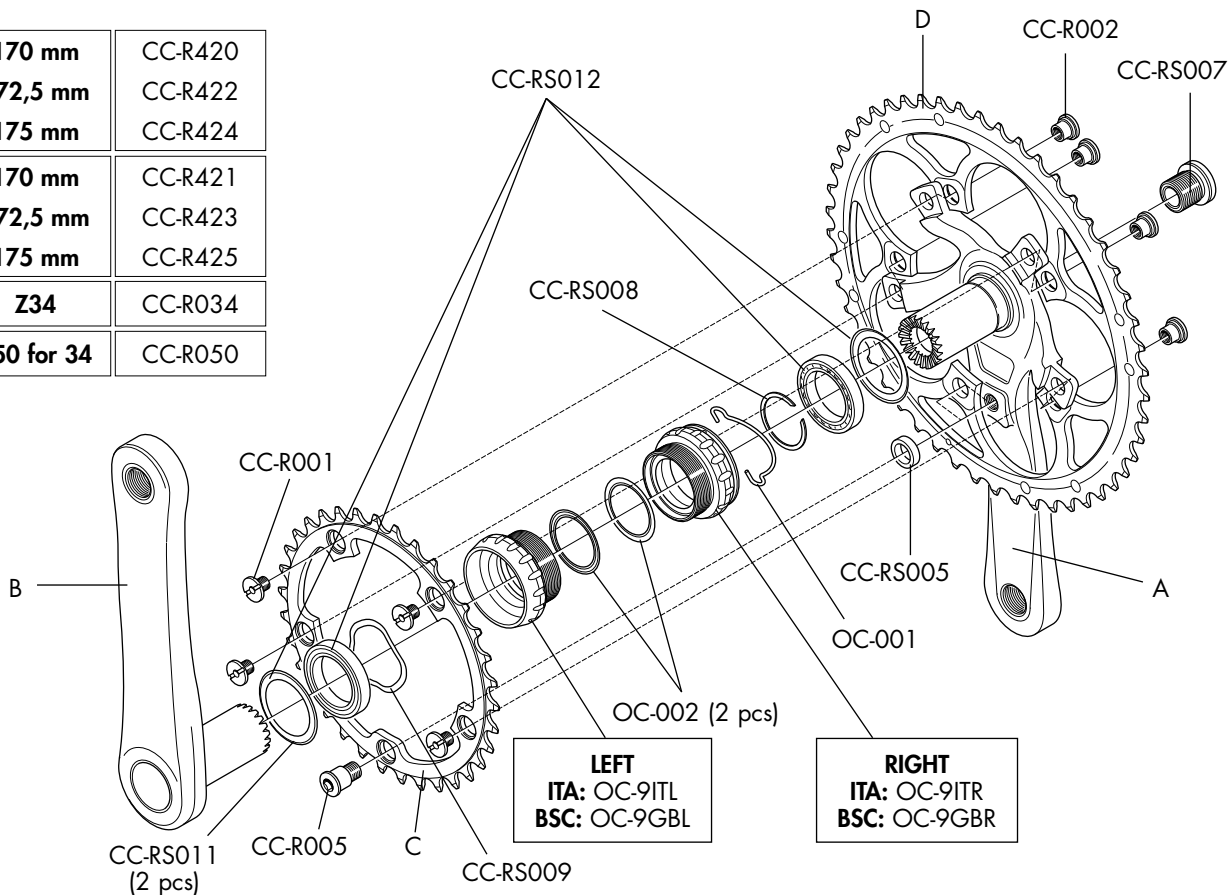

RACING TORQ™ R CT

CARBON CRANKSET

A	170 mm	CC-R420
	172,5 mm	CC-R422
	175 mm	CC-R424
B	170 mm	CC-R421
	172,5 mm	CC-R423
	175 mm	CC-R425
C	Z34	CC-R034
D	Z50 for 34	CC-R050