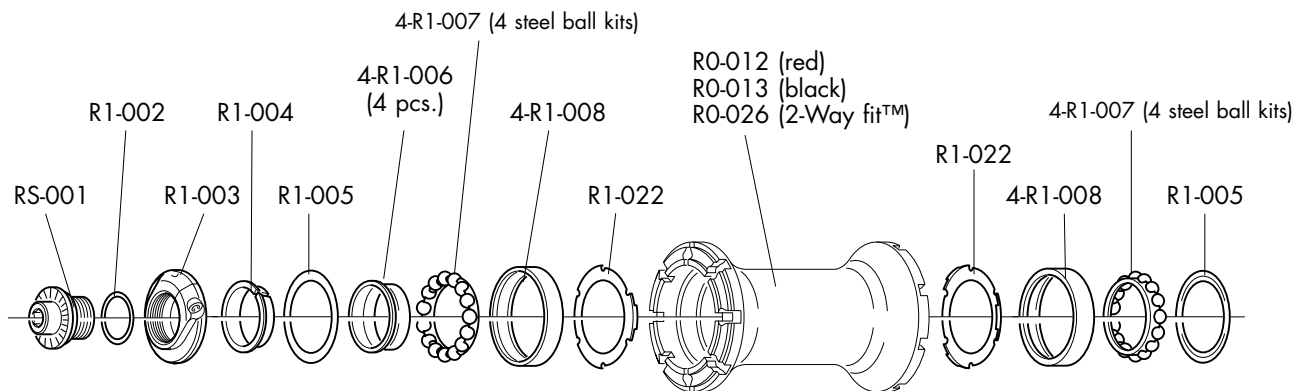

RS-100 KIT MOZZO / HUB KIT

- 2 x R1-005
- 2 x R1-006
- 2 x R1-008
- 2 x R1-007