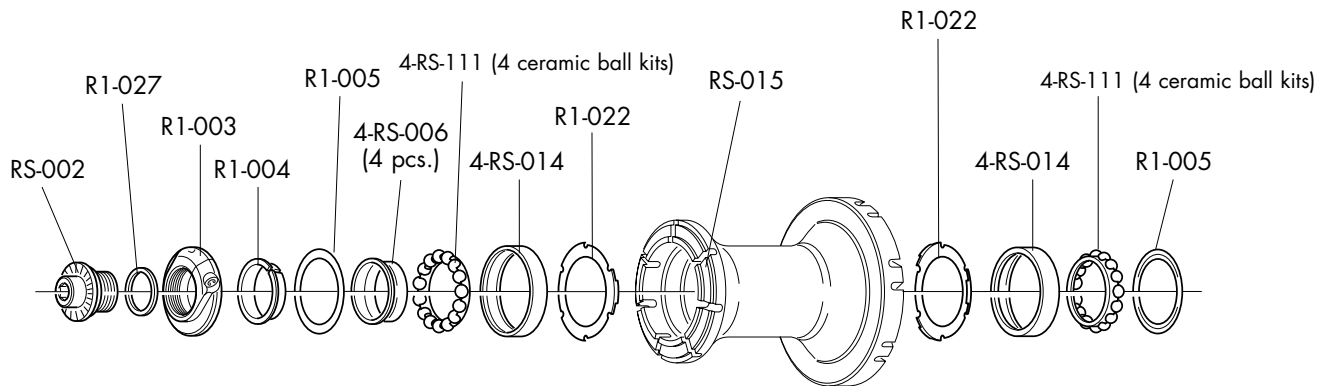

RS-005* (RL tipo Campy 9-10-11 / Campy 9-10-11 type FW)

RS-013* (RL tipo HG 8-9-10 / HG 8-9-10 type FW)