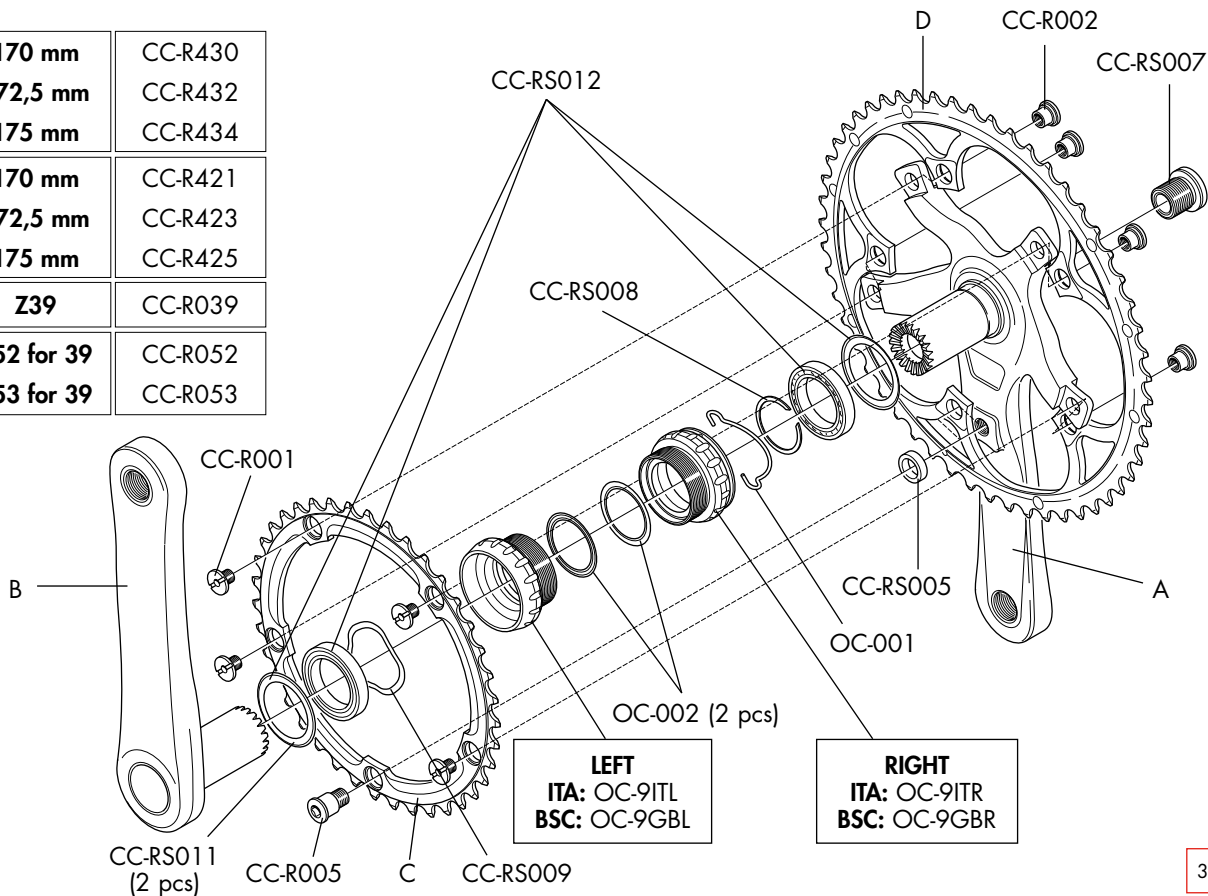

RACING TORQ™ R

CARBON CRANKSET

A	170 mm	CC-R430
	172,5 mm	CC-R432
	175 mm	CC-R434
B	170 mm	CC-R421
	172,5 mm	CC-R423
	175 mm	CC-R425
C	Z39	CC-R039
D	Z52 for 39	CC-R052
	Z53 for 39	CC-R053