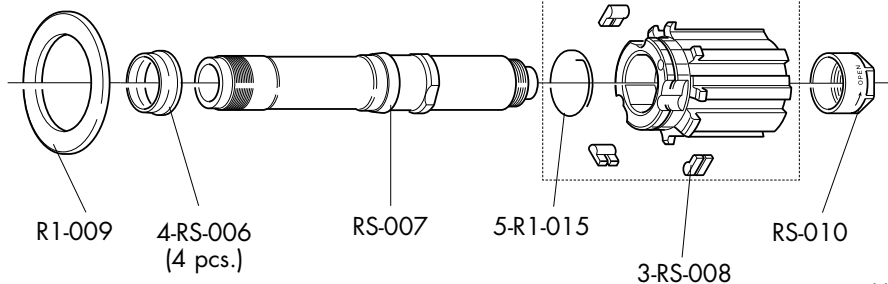

**RS-200
KIT CULT™ / CULT™ KIT**

2 x R1-005
2 x RS-006
2 x RS-014
2 x RS-111

* compatible only with new axle code RS-007