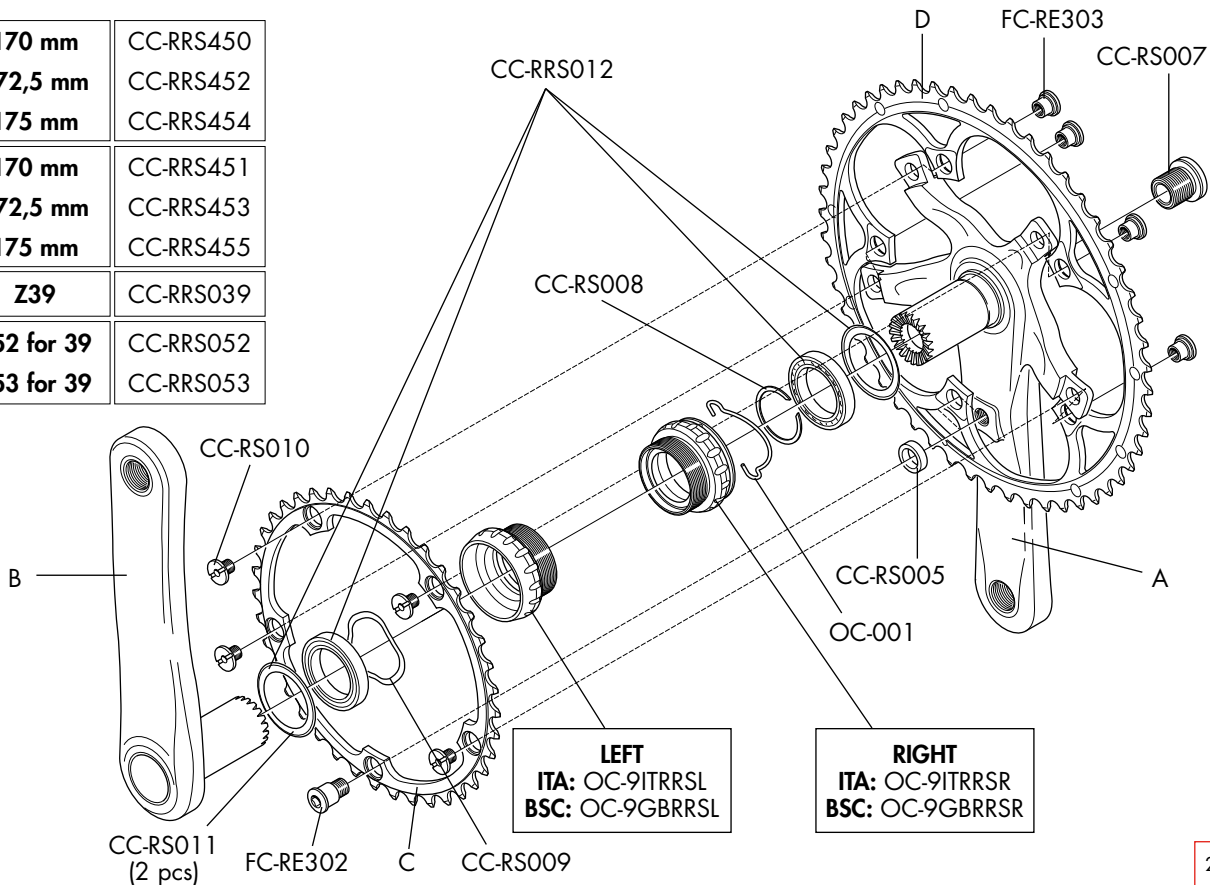

RACING TORQ™ RRS

CARBON CRANKSET

A	170 mm	CC-RRS450
	172,5 mm	CC-RRS452
	175 mm	CC-RRS454
B	170 mm	CC-RRS451
	172,5 mm	CC-RRS453
	175 mm	CC-RRS455
C	Z39	CC-RRS039
D	Z52 for 39	CC-RRS052
	Z53 for 39	CC-RRS053