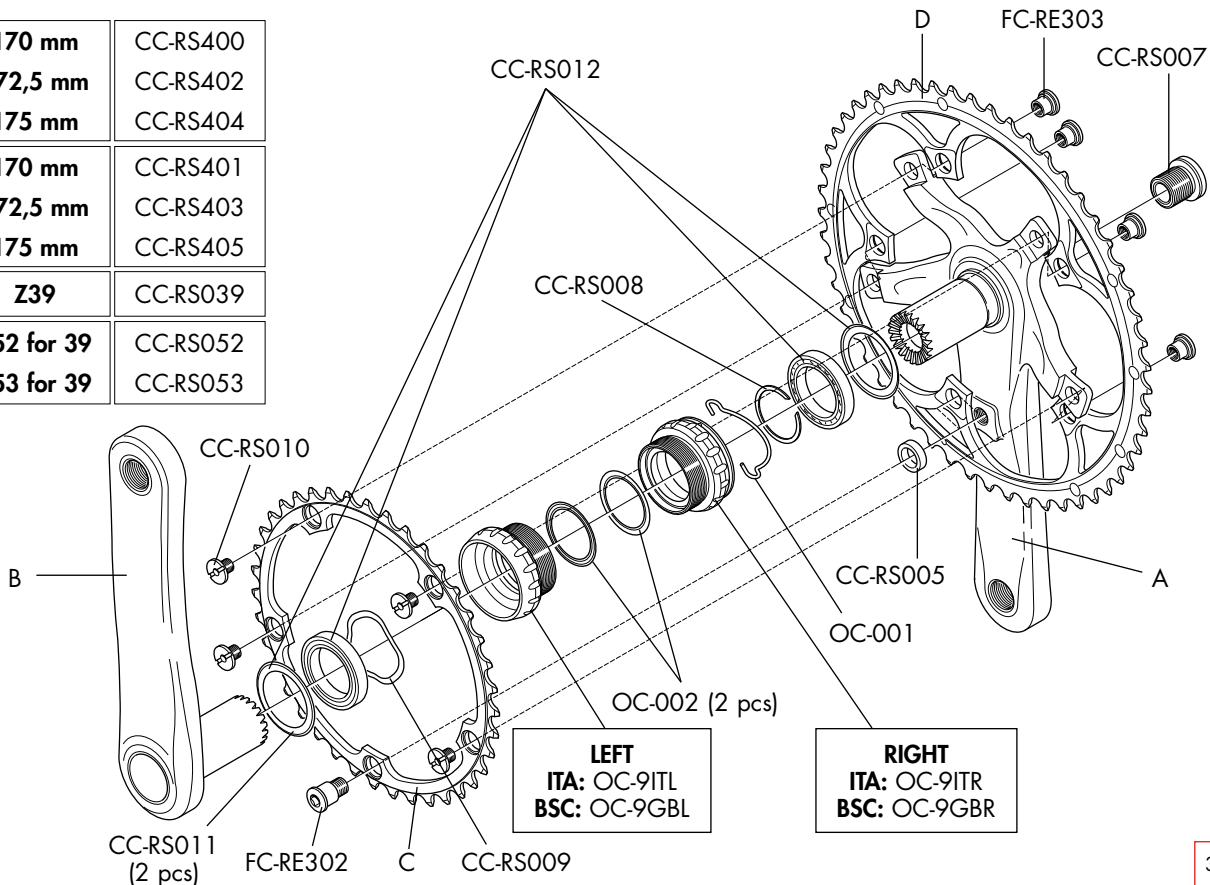

RACING TORQ™ RS

CARBON CRANKSET

A	170 mm	CC-RS400
	172,5 mm	CC-RS402
	175 mm	CC-RS404
B	170 mm	CC-RS401
	172,5 mm	CC-RS403
	175 mm	CC-RS405
C	Z39	CC-RS039
D	Z52 for 39	CC-RS052
	Z53 for 39	CC-RS053