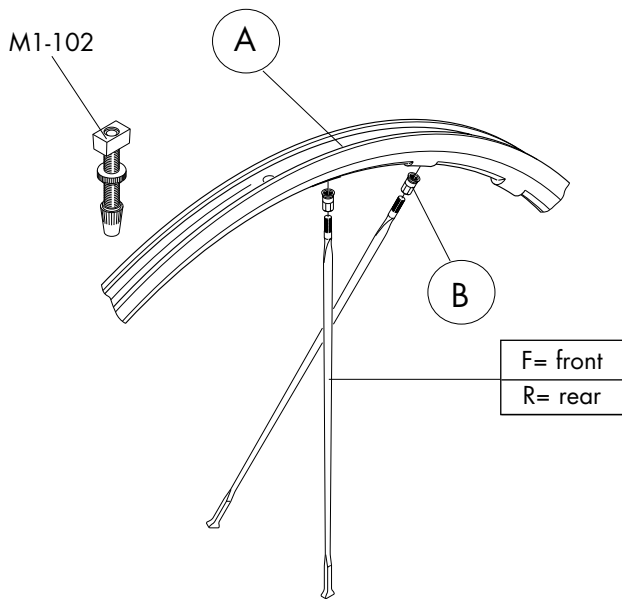

COMPLETE LABEL KIT (front+rear)
RO-LAB92RB

COMPLETE WHEELS	RIM (A) + M1-102	Compl. KIT
FRONT		
RO-92FRB	ROF-2RB	ROF-2SKR (16F)
REAR		
RO-92RRBC RO-92RRBS	ROR-2RB	ROR-2SKR (7R left+14 R right)

COMPLETE WHEELS	SINGLE SPOKES	NIPPLES (B)
RO-7CFR RO-8CFRB	ROF-2SR L. 279 mm (1F/R right+1B)	
RO-7CRRC RO-7CRRS10 RO-7CRRS RO-8CRRBC RO-8CRRBS10 RO-8CRRBS		ROR-2SR L. 276 mm (1R left+1B)
		RO-N10 (10 pcs.)