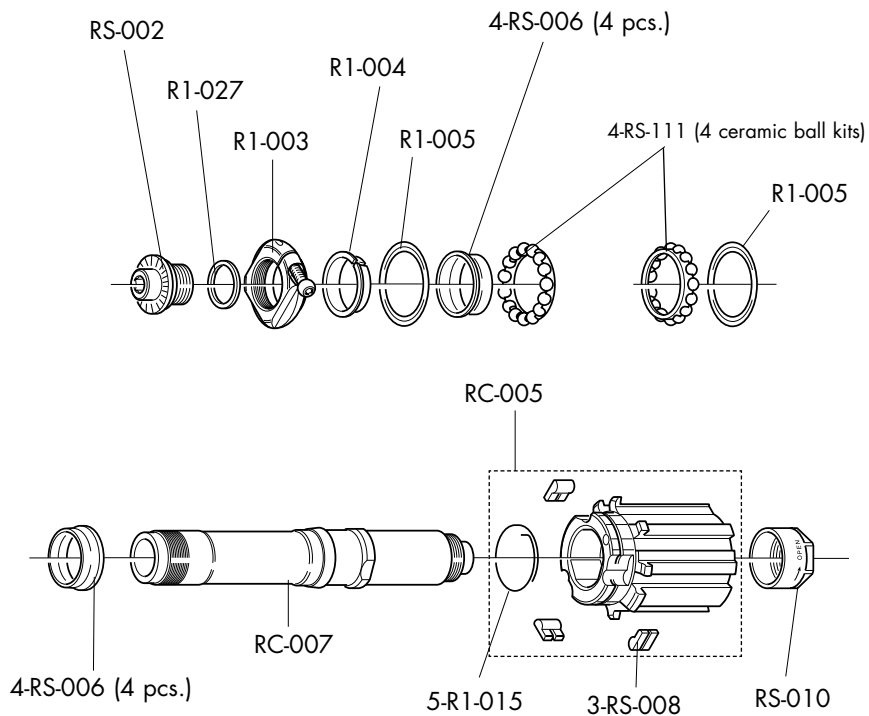

RACING CHRONO™

REAR HUB/MOZZO POSTERIORE/MOYEU ARRIERE