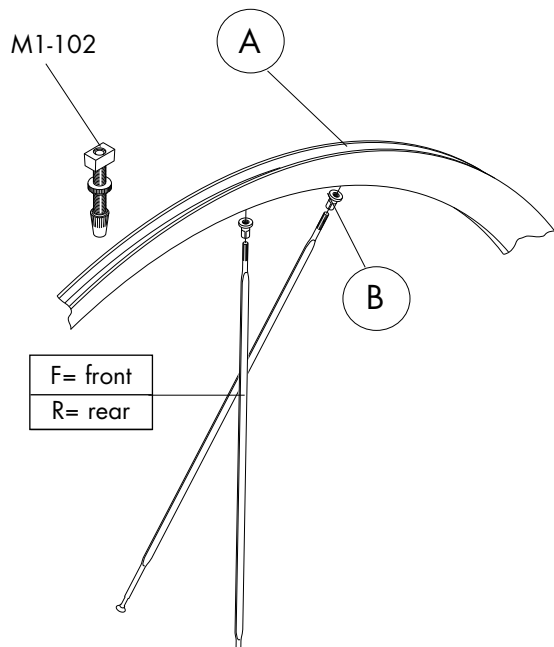

Quick-releases / bloccaggi / blocages.....	47
---	-----------

Tools & Various/Utensili e Varie/Outils et diverses	48
---	-----------

REDCARBON XRP DISC

RIMS & SPOKES/CERCHI E RAGGI/JANTES ET RAYONS

	COMPLETE WHEELS	RIM (A) + M1-102	Compl. spoke KIT	SINGLE SPOKES	
FRONT	6 bolts ISO RMC-11DFK	RMCF-DRK01	RMCF-DSK01 10 x F 272mm 10 x F 252mm 20 x B	Front left (disc side) + B RMCF-DSL01 L. 252 mm	Front right / Rear right + B
REAR	6 bolts ISO RMC-11DRK	RMCR-DRK	RMCR-DSK01 10 x R 272mm 10 x R 254mm 20 x B	Rear left + B RMCR-DSL01 L. 254 mm	RMCF-DSR01 L. 272 mm
	NIPPLES (B)	COMPLETE LABEL KIT (front+rear)			
	RMC-B (10 pcs.)	RMC-LAB11DK			