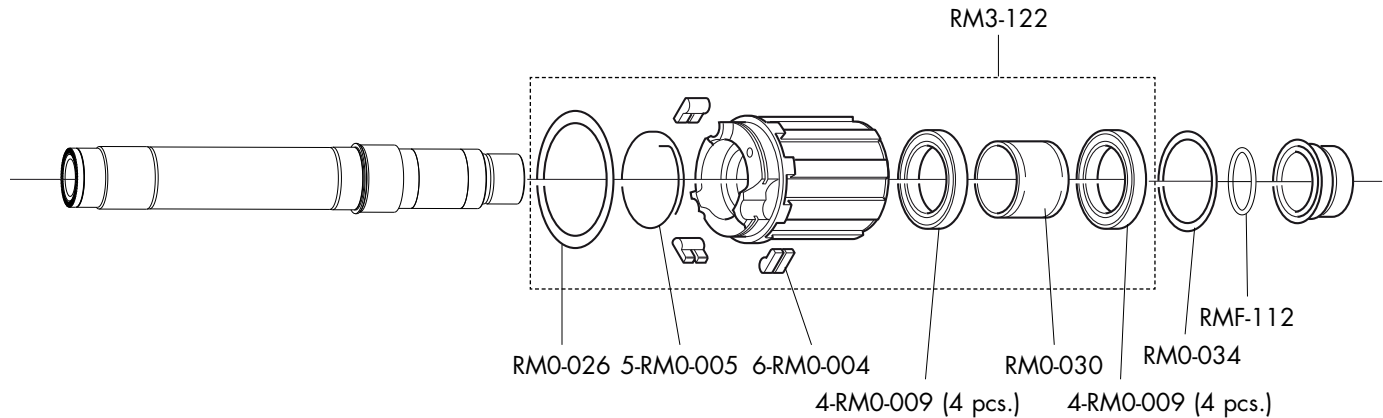

REDZONE DISC 6 BOLTS ISO

REAR HUB/MOZZO POSTERIORE/MOYEU ARRIERE

THRU-AXLE 12mm