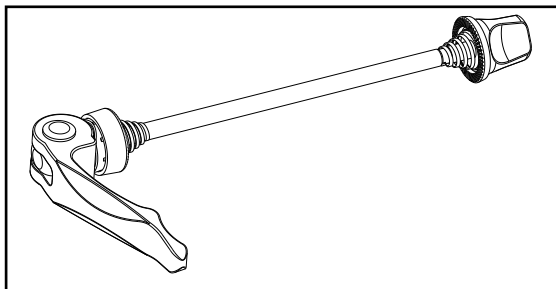

COMPLETE LABEL KIT
(front+rear)
RMH-LAB11DB

QUICK-RELEASES/BLOCCAGGI/BLOCAGES

RM0-QFR

Bloccaggio ant+post
Front+rear quick release
Blocage avant+arrière

RED CARBON / RED METAL ZERO / 1 / 29 XLR / FIRE / ZONE XLR