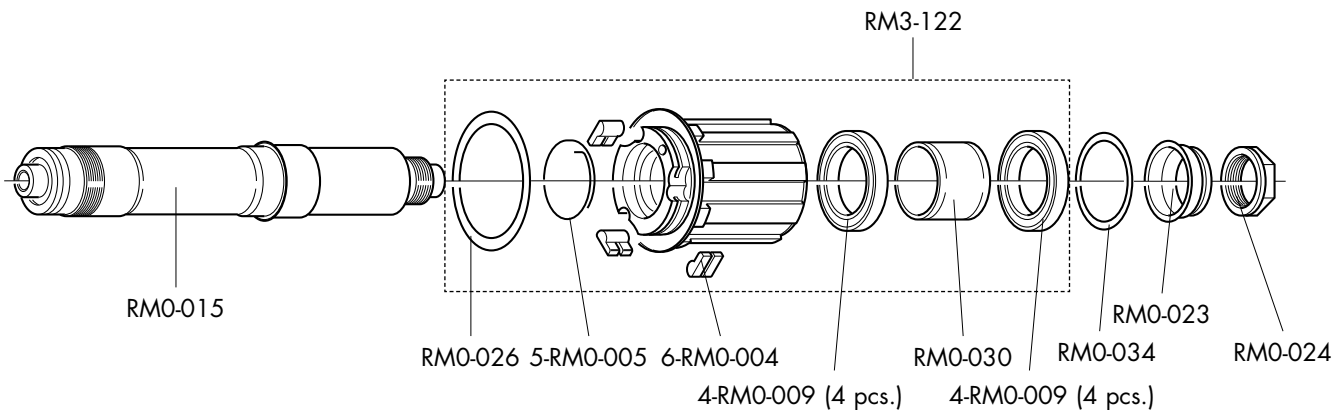

REDMETAL3 DISC AFS

REAR HUB/MOZZO POSTERIORE/MOYEU ARRIERE

REDMETAL5 DISC

RIMS & SPOKES/CERCHI E RAGGI/JANTES ET RAYONS

COMPLETE WHEELS	SPOKES (KIT 8 pcs.)	
RM5-10DFB (Front 6 bolts ISO) RM5-10DFBAFS (Front AFS) RM5-10DRB (Rear 6 bolts ISO) RM5-10DRBAFS (Rear AFS)	Front right + B / Rear left + B RM5-DS01 L. 262 mm	Front left (disc side) + B / Rear right + B RM5-DS02 L. 257 mm
COMPLETE LABEL KIT (front+rear) RM3-LAB11DB		