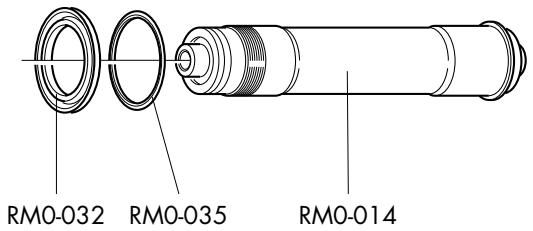

REDMETAL 1 XL DISC AFS

FRONT HUB/MOZZO ANTERIORE/MOYEU AVANT