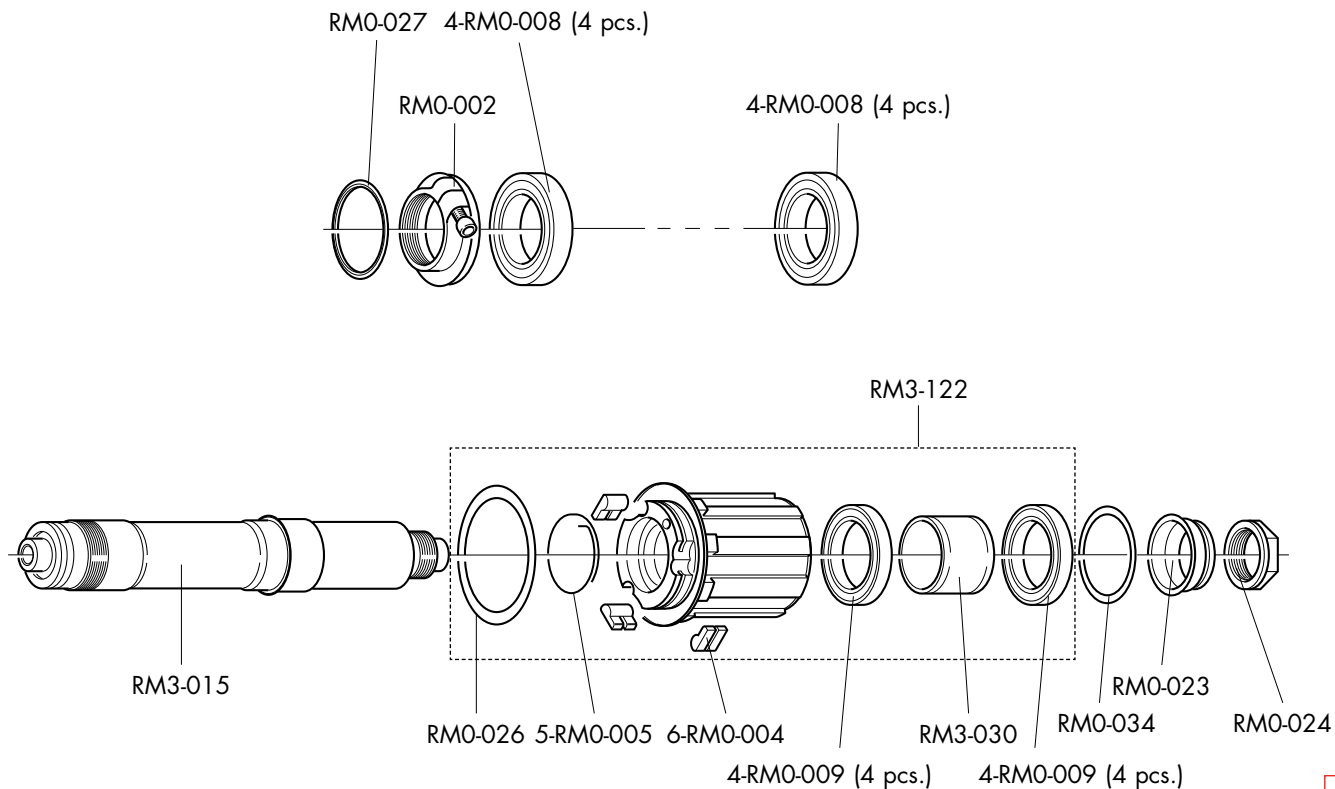

REDMETAL5 DISC 6 BOLTS ISO

REAR HUB/MOZZO POSTERIORE/MOYEU ARRIERE