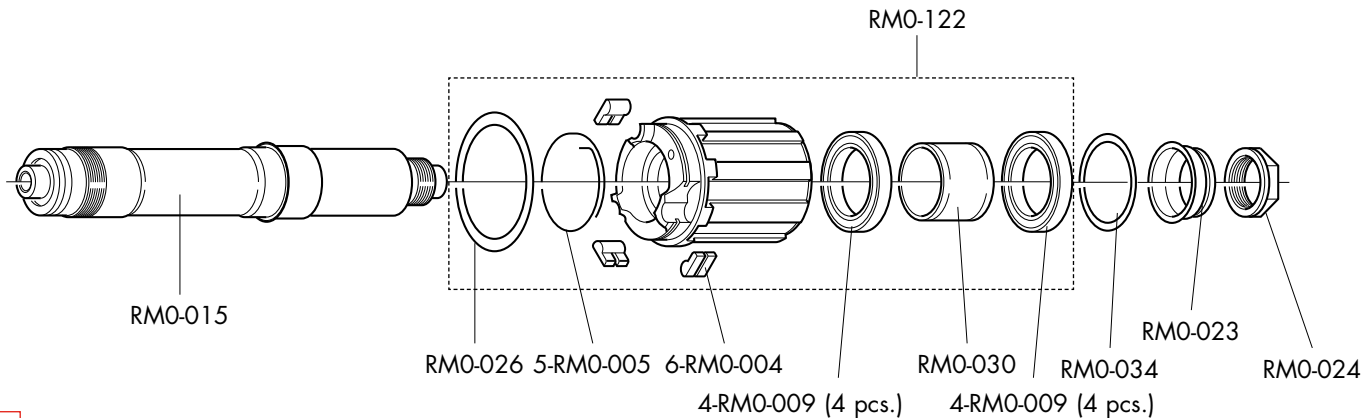

REDMETAL 1 XL DISC

RIMS & SPOKES/CERCHI E RAGGI/JANTES ET RAYONS

COMPLETE WHEELS	RIM (A) + M1-102	SPOKES (KIT 8 pcs.)
FRONT & REAR		
6 bolts ISO RM1-11DFB RM1-10DRB RM1-10FBH20 RM1-11DRBH12	RM1F-DRB01	Front right + B / Rear left + B RM1-DS11 L. 264,4 mm
AFS RM1-11DFBAFS RM1-10DRBAFS		Front left (disc side) + B / Rear right + B RM1-DS12 L. 269,4 mm