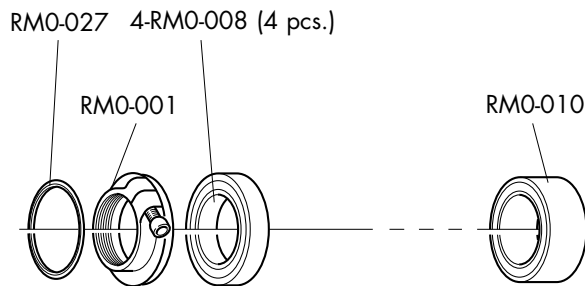

REDMETAL5 DISC AFS

FRONT HUB/MOZZO ANTERIORE/MOYEU AVANT