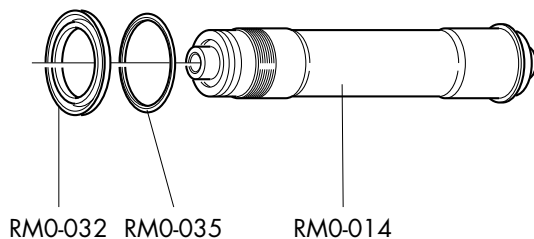

REDMETAL5 DISC AFS

FRONT HUB/MOZZO ANTERIORE/MOYEU AVANT