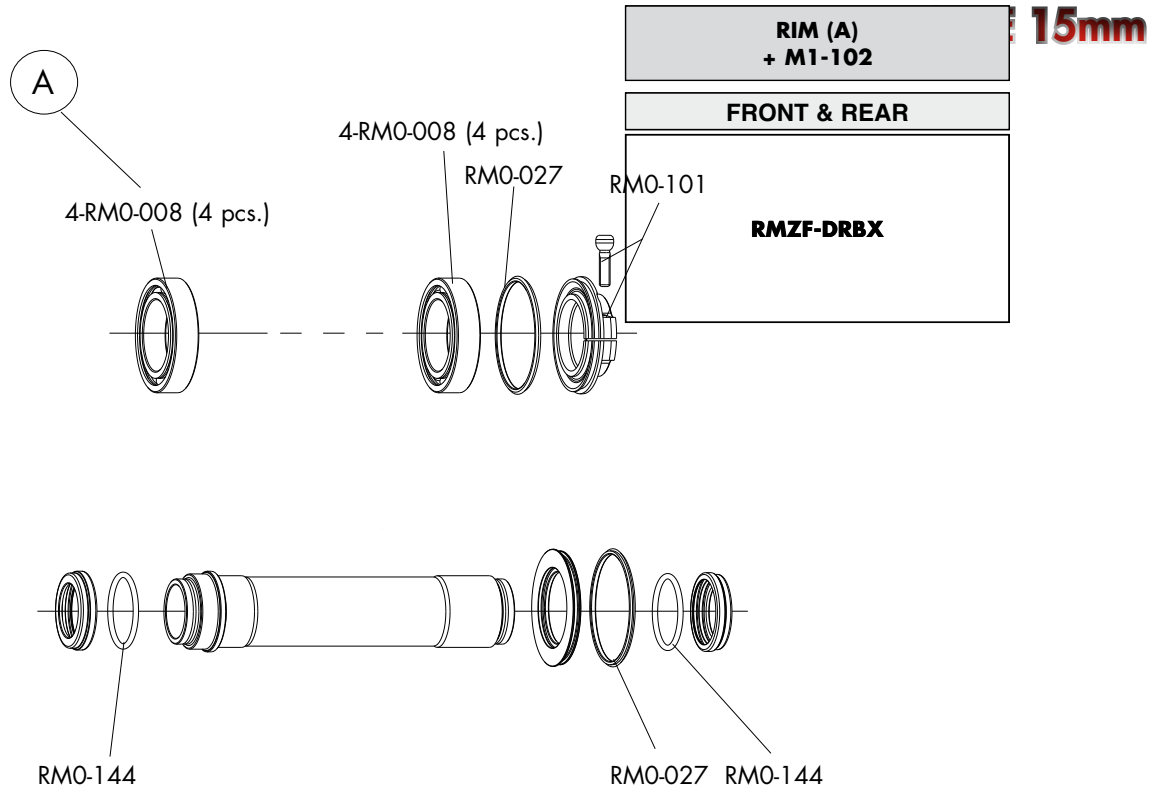

REDZONE DISC 6 BOLTS ISO

FRONT HUB/MOZZO ANTERIORE/MOYEU AVANT