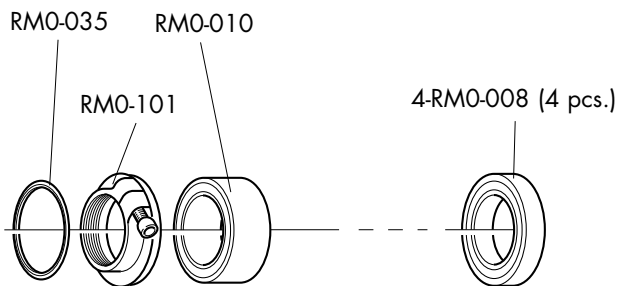

REDMETAL 1 XL DISC AFS

REAR HUB/MOZZO POSTERIORE/MOYEU ARRIERE