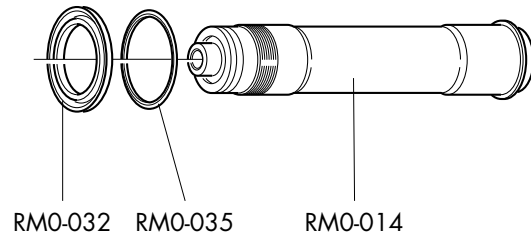

REDMETAL3 DISC AFS

REAR HUB/MOZZO POSTERIORE/MOYEU ARRIERE

REDMETAL5 DISC

RIMS & SPOKES/CERCHI E RAGGI/JANTES ET RAYONS

COMPLETE WHEELS	SPOKES (KIT 8 pcs.)	
RM5-10DFB (Front 6 bolts ISO) RM5-10DFBAFS (Front AFS) RM5-10DRB (Rear 6 bolts ISO) RM5-10DRBAFS (Rear AFS)	Front right + B / Rear left + B RM5-DS01 L. 262 mm	Front left (disc side) + B / Rear right + B RM5-DS02 L. 257 mm
COMPLETE LABEL KIT (front+rear) RM3-LAB11DB		