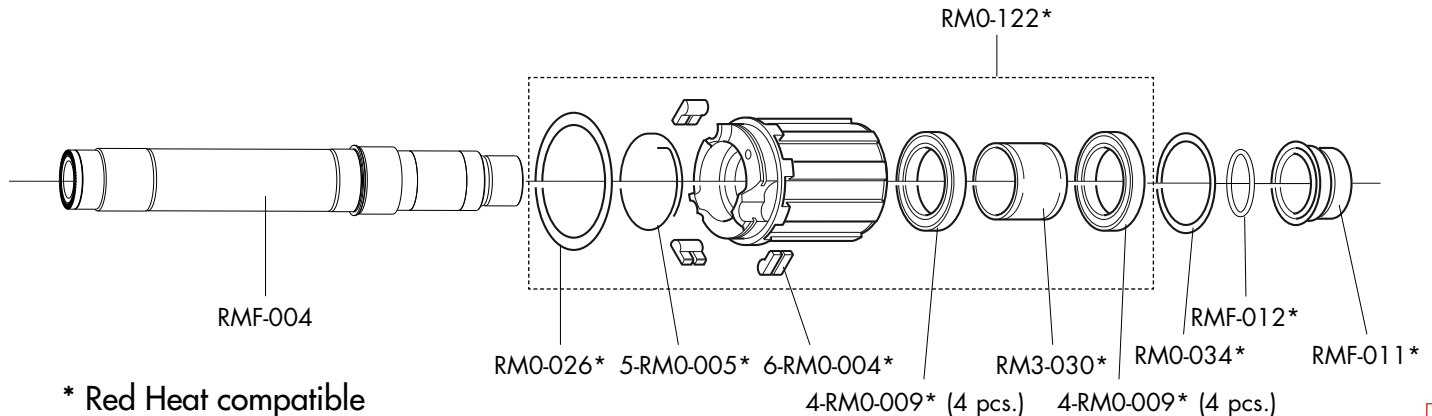

REDFIRE DISC 6 BOLTS ISO **REAR HUB/MOZZO POSTERIORE/MOYEU ARRIERE**

THRU-AXLE 12mm

* Red Heat compatible