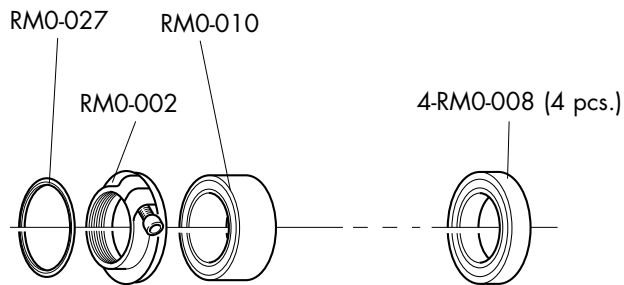

REDMETAL 1 XL DISC

RIMS & SPOKES/CERCHI E RAGGI/JANTES ET RAYONS

COMPLETE WHEELS	RIM (A) + M1-102	SPOKES (KIT 8 pcs.)
FRONT & REAR		
6 bolts ISO RM1-11DFB RM1-10DRB RM1-10FBH20 RM1-11DRBH12	RM1F-DRB01	Front right + B / Rear left + B RM1-DS11 L. 264,4 mm
AFS RM1-11DFBAFS RM1-10DRBAFS		Front left (disc side) + B / Rear right + B RM1-DS12 L. 269,4 mm