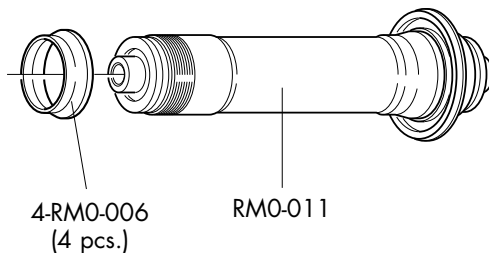

RM0-100
KIT MOZZO / HUB KIT

- 2 x RM0-025
- 2 x RM0-006
- 2 x RM0-029
- 2 x RM0-007