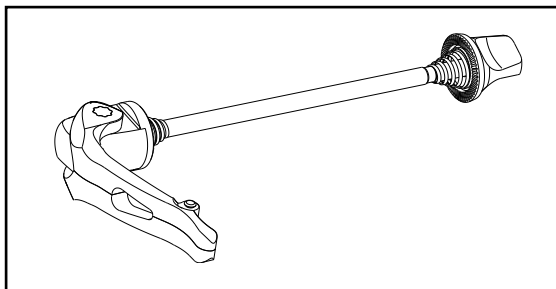

QUICK-RELEASES/BLOCCAGGI/BLOCAGES

RM0-QFR

Bloccaggio ant+post
Front+rear quick release
Blocage avant+arrière

RED CARBON / RED METAL ZERO / 1 / 29 XLR / FIRE / ZONE XLR