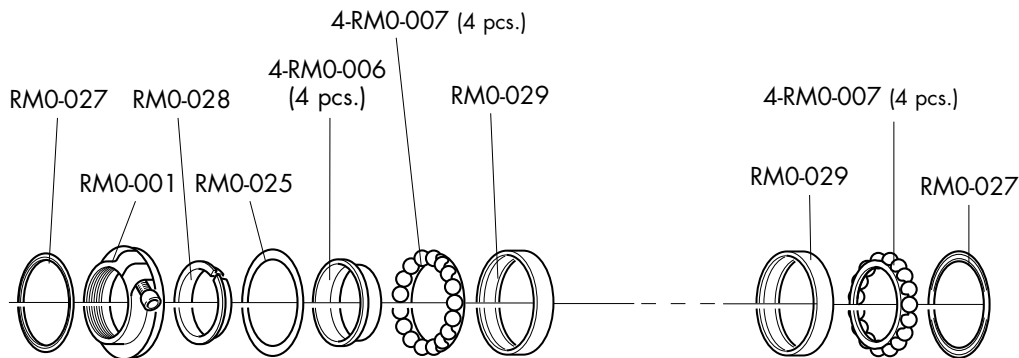

RM0-100
KIT MOZZO / HUB KIT

- 2 x RM0-025
- 2 x RM0-006
- 2 x RM0-029
- 2 x RM0-007