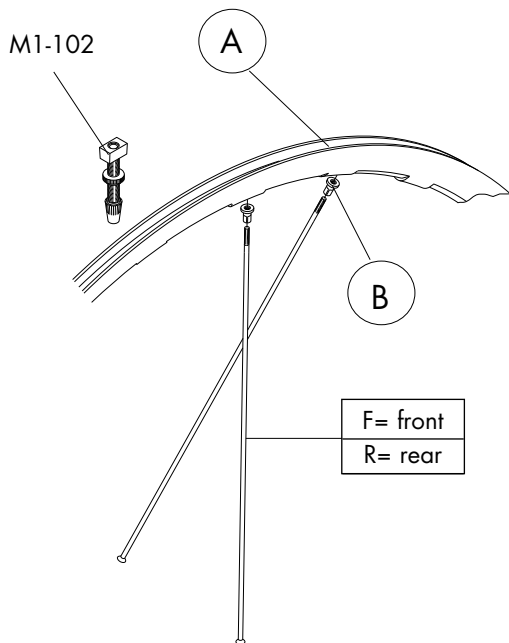

REAR HUB/MOZZO POSTERIORE/MOYEU ARRIERE

QUICK-RELEASE

REDZONE DISC

RIMS & SPOKES/CERCHI E RAGGI/JANTES ET RAYONS

COMPLETE WHEELS

6 bolts ISO - FRONT
RMZ-10DFRH20
RMZ-10DFRH15

6 bolts ISO - REAR
RMZ-10DRR
RMZ-11DRRH12