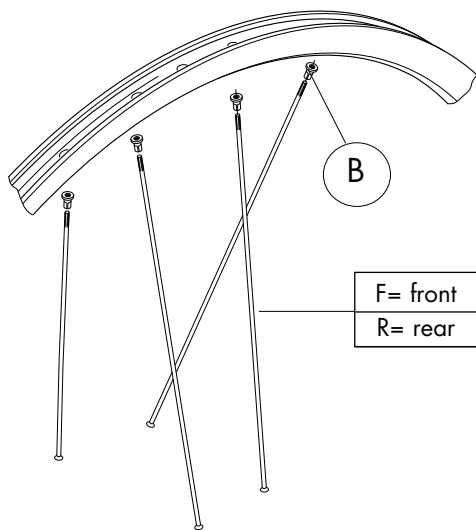

THRU-AXLE 20mm

*Red Heat compatible

REDFIRE DISC 6 BOLTS ISO **REAR HUB/MOZZO POSTERIORE/MOYEU ARRIERE**

THRU-AXLE 12mm

* Red Heat compatible

REDHEAT DISC

RIMS & SPOKES/CERCHI E RAGGI/JANTES ET RAYONS

COMPLETE WHEELS	SPOKES (KIT 8 pcs.)		
FRONT & REAR			
6 bolts ISO RMH-11DFB RMH-11DRB	Front + B RMH-DS01 L. 268 mm	Rear right + B RMH-DS02 L. 269 mm	Rear left + B RMH-DS03 L. 270 mm