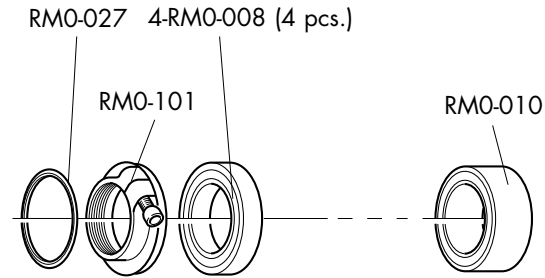

REDMETAL3 DISC AFS

REAR HUB/MOZZO POSTERIORE/MOYEU ARRIERE

REDMETAL5 DISC

RIMS & SPOKES/CERCHI E RAGGI/JANTES ET RAYONS

COMPLETE WHEELS	SPOKES (KIT 8 pcs.)	
RM5-10DFB (Front 6 bolts ISO) RM5-10DFBAFS (Front AFS) RM5-10DRB (Rear 6 bolts ISO) RM5-10DRBAFS (Rear AFS)	Front right + B / Rear left + B RM5-DS01 L. 262 mm	Front left (disc side) + B / Rear right + B RM5-DS02 L. 257 mm
COMPLETE LABEL KIT (front+rear) RM3-LAB11DB		