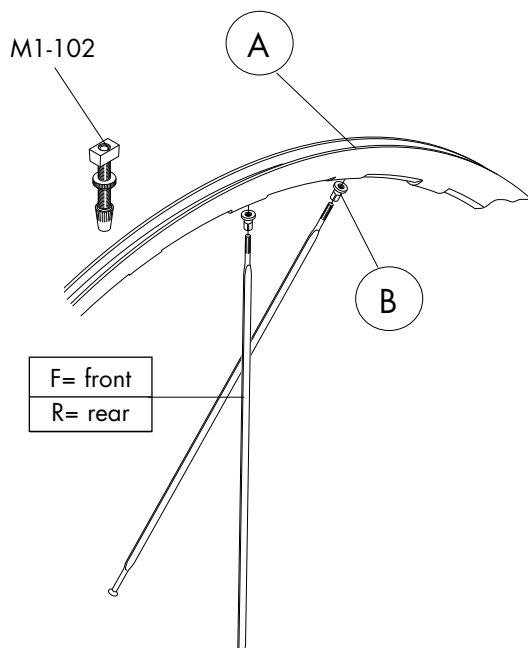

REDMETAL 1 XL DISC

RIMS & SPOKES/CERCHI E RAGGI/JANTES ET RAYONS

COMPLETE WHEELS	RIM (A) + M1-102	SPOKES (KIT 8 pcs.)
FRONT & REAR		
6 bolts ISO RM1-11DFB RM1-10DRB RM1-10FBH20 RM1-11DRBH12	RM1F-DRB01	Front right + B / Rear left + B RM1-DS11 L. 264,4 mm
AFS RM1-11DFBAFS RM1-10DRBAFS		Front left (disc side) + B / Rear right + B RM1-DS12 L. 269,4 mm