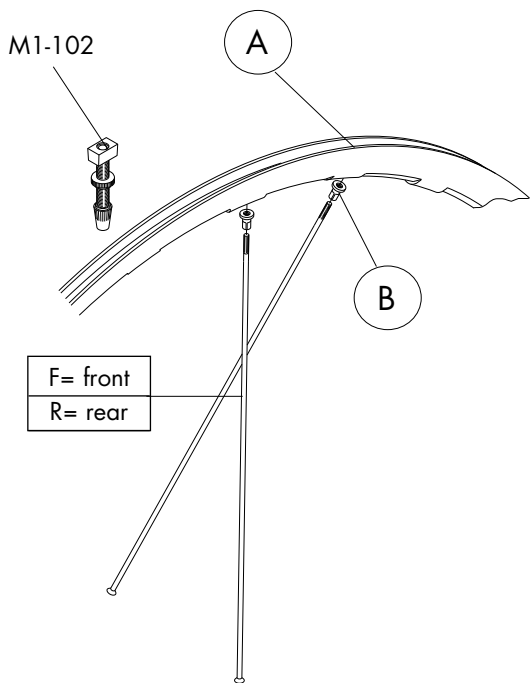

REAR HUB/MOZZO POSTERIORE/MOYEU ARRIERE

THRU-AXLE 12mm

REDZONE DISC 6 BOLTS ISO

REAR HUB/MOZZO POSTERIORE/MOYEU ARRIERE

QUICK-RELEASE

REDFIRE DISC

RIMS & SPOKES/CERCHI E RAGGI/JANTES ET RAYONS

COMPLETE WHEELS	RIM (A) + M1-102
	FRONT & REAR
6 bolts ISO RMF-9DFR RMF-9DRR	RMFF-DRR