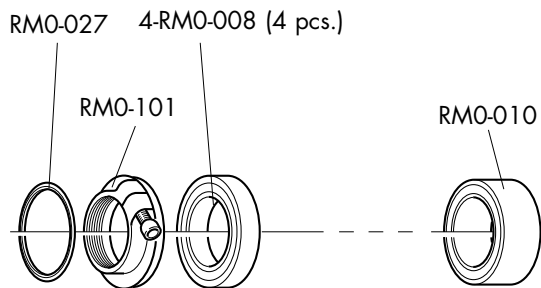

REDMETAL 1 XL DISC AFS

FRONT HUB/MOZZO ANTERIORE/MOYEU AVANT