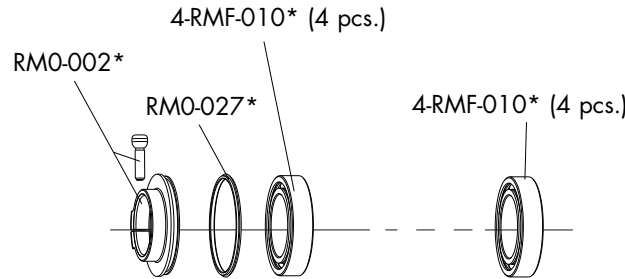

REDFIRE DISC 6 BOLTS ISO **REAR HUB/MOZZO POSTERIORE/MOYEU ARRIERE**

THRU-AXLE 12mm

* Red Heat compatible