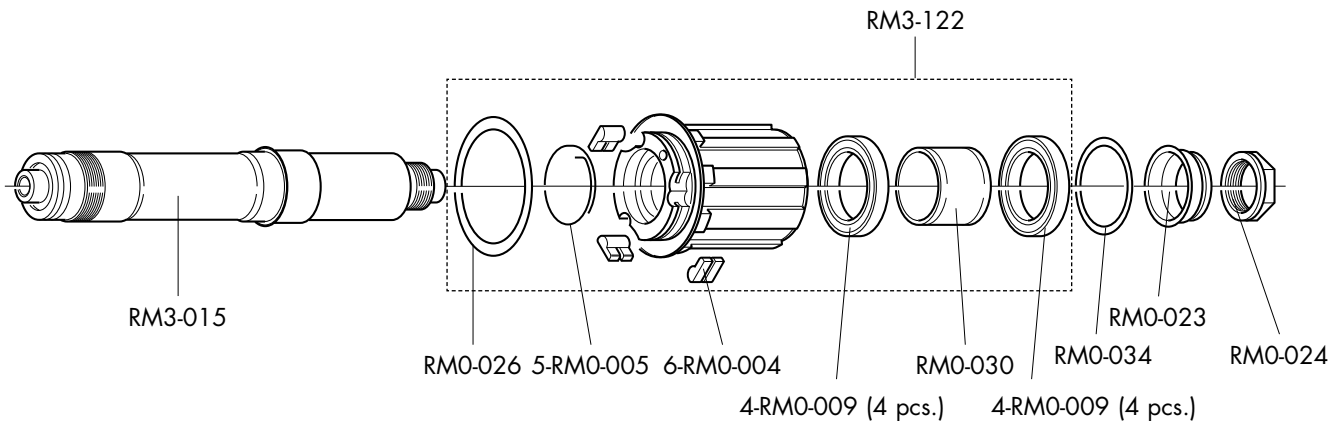

REDZONE DISC 6 BOLTS ISO

REAR HUB/MOZZO POSTERIORE/MOYEU ARRIERE

QUICK-RELEASE