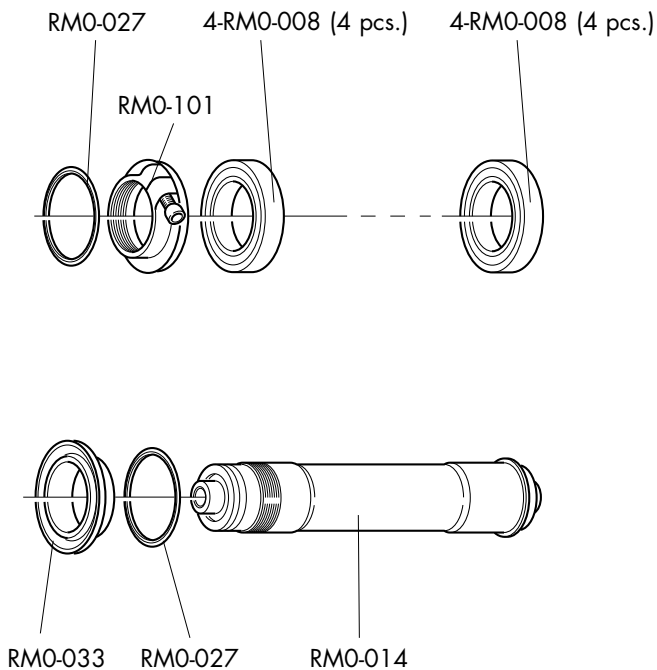

REDMETAL 1 XL DISC 6 BOLTS ISO

FRONT HUB/MOZZO ANTERIORE/MOYEU AVANT