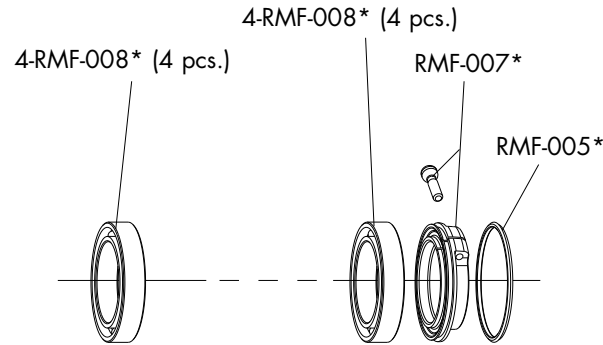

REDFIRE DISC

FRONT HUB/MOZZO ANTERIORE/MOYEU AVANT

THRU-AXLE 20mm