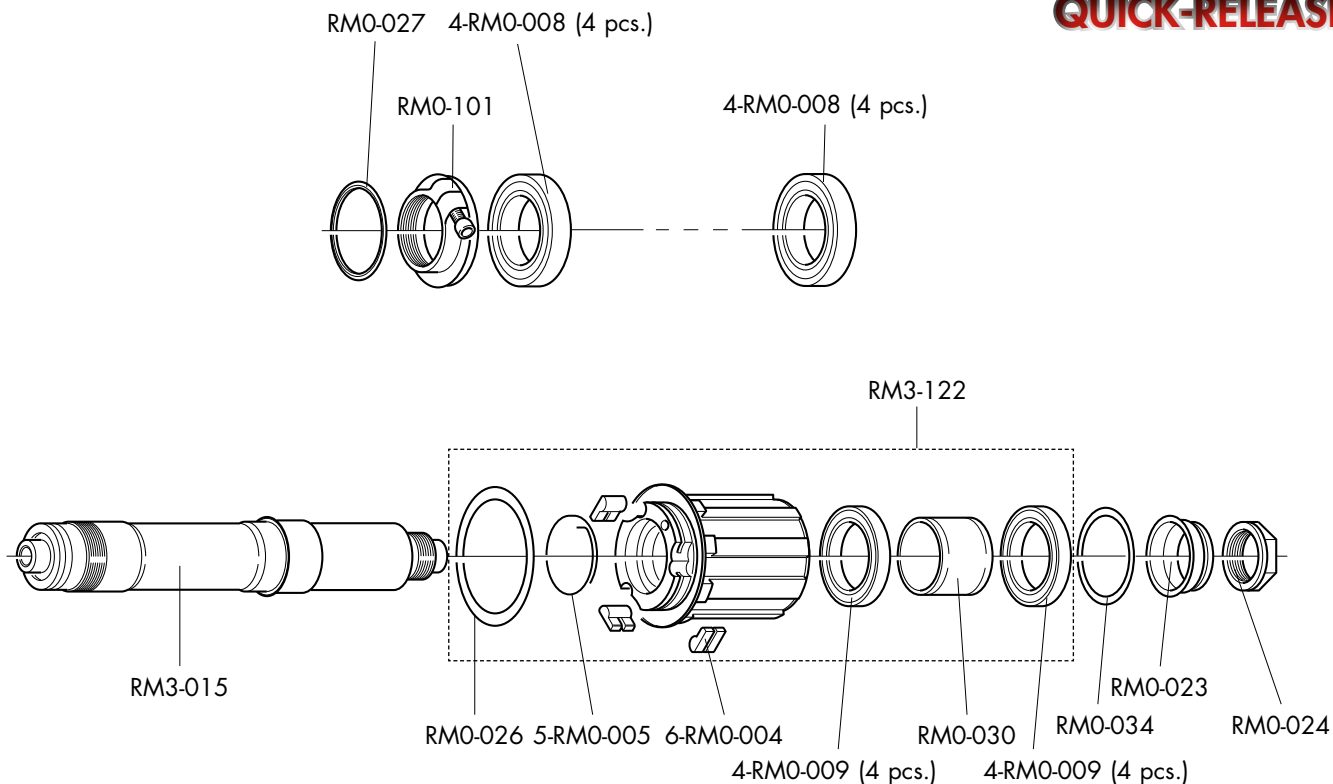

REDZONE XLR DISC 6 BOLTS ISO

REAR HUB/MOZZO POSTERIORE/MOYEU ARRIERE

QUICK-RELEASE