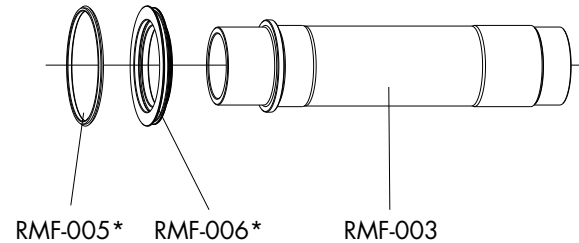

REDFIRE DISC

FRONT HUB/MOZZO ANTERIORE/MOYEU AVANT

THRU-AXLE 20mm