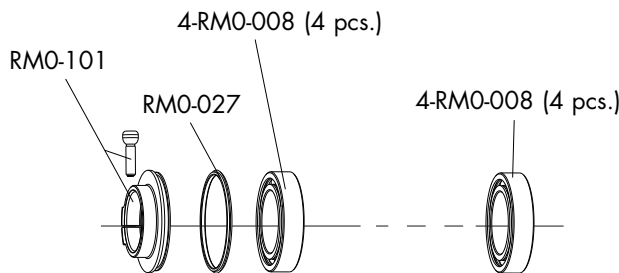

THRU-AXLE 15mm

REDZONE XLR DISC 6 BOLTS ISO

FRONT HUB/MOZZO ANTERIORE/MOYEU AVANT

THRU-AXLE 20mm

REDZONE XLR DISC 6 BOLTS ISO

REAR HUB/MOZZO POSTERIORE/MOYEU ARRIERE

THRU-AXLE 12mm

REDZONE XLR DISC 6 BOLTS ISO