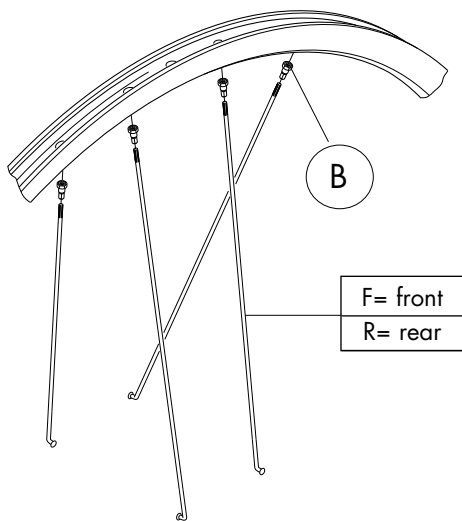

REAR HUB/MOZZO POSTERIORE/MOYEU ARRIERE

REDMETAL 10 DISC

RIMS & SPOKES/CERCHI E RAGGI/JANTES ET RAYONS

COMPLETE WHEELS	SPOKES (KIT 8 pcs.)	
6 bolts ISO RMD-10DFB RMD-10DRB	Front right + B / Rear left + B RMD-DS01 L. 257 mm	Front left (disc side) + B / Rear right + B RMD-DS02 L. 262 mm