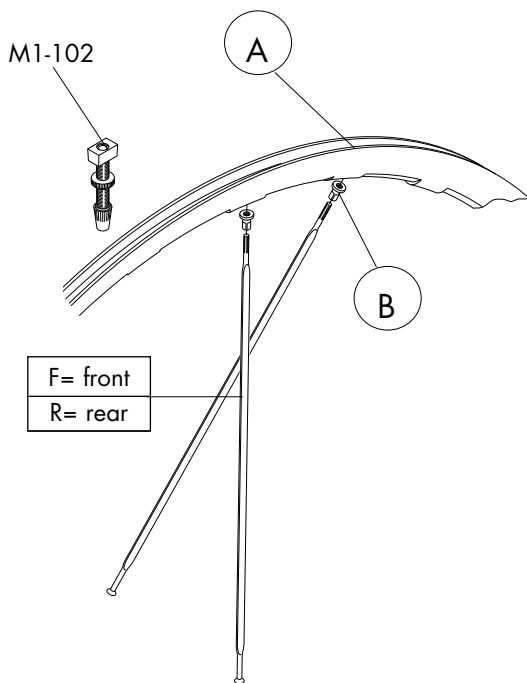

REDMETAL 29XL DISC

RIMS & SPOKES/CERCHI E RAGGI/JANTES ET RAYONS

COMPLETE WHEELS	RIM (A) + M1-102

FRONT & REAR

6 bolts ISO RMX-11DFB RMX-11DRB	Front RMXF-DRB01
	Rear RMXR-DRB

SPOKES (KIT 8 pcs.)

Front + B / Rear right + B	Front + B / Rear left + B	Rear left + B
RMX-DS03 L. 292,4 mm (2,2/1,6/2)	RMX-DS04 L. 274,4 mm (2,2/1,8/2)	RMX-DS05 L. 298,4 mm (2,2/1,6/2)

COMPLETE LABEL KIT (front+rear) RMX-LAB11DB