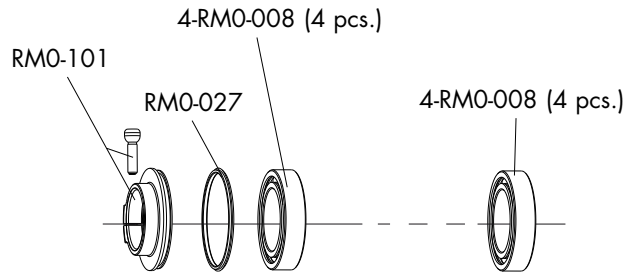

REDZONE DISC 6 BOLTS ISO

REAR HUB/MOZZO POSTERIORE/MOYEU ARRIERE

THRU-AXLE 12mm