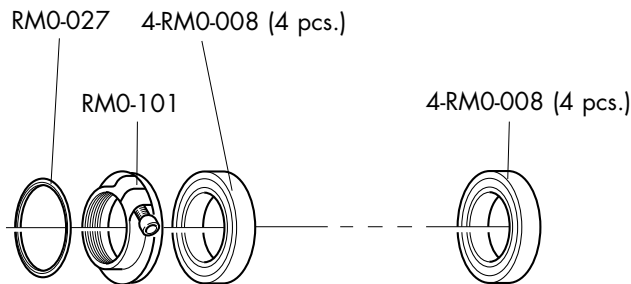

REDZONE DISC 6 BOLTS ISO

REAR HUB/MOZZO POSTERIORE/MOYEU ARRIERE

QUICK-RELEASE