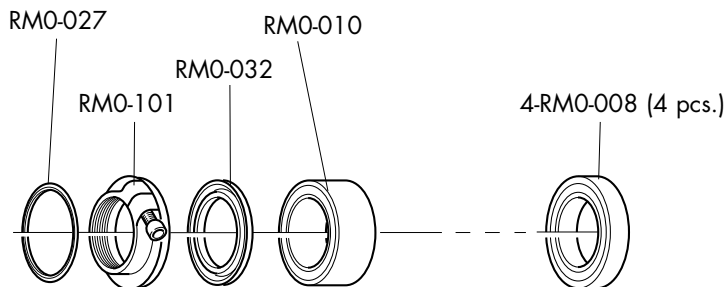

REDMETAL3 DISC AFS

REAR HUB/MOZZO POSTERIORE/MOYEU ARRIERE

REDMETAL5 DISC

RIMS & SPOKES/CERCHI E RAGGI/JANTES ET RAYONS

COMPLETE WHEELS	SPOKES (KIT 8 pcs.)	
RM5-10DFB (Front 6 bolts ISO) RM5-10DFBAFS (Front AFS) RM5-10DRB (Rear 6 bolts ISO) RM5-10DRBAFS (Rear AFS)	Front right + B / Rear left + B RM5-DS01 L. 262 mm	Front left (disc side) + B / Rear right + B RM5-DS02 L. 257 mm
COMPLETE LABEL KIT (front+rear) RM3-LAB11DB		