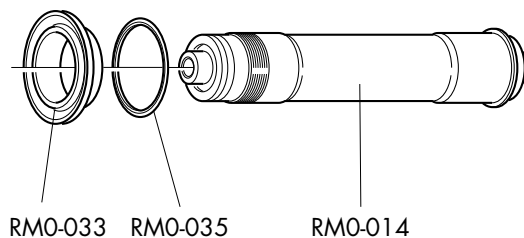

REDMETAL5 DISC 6 BOLTS ISO

FRONT HUB/MOZZO ANTERIORE/MOYEU AVANT