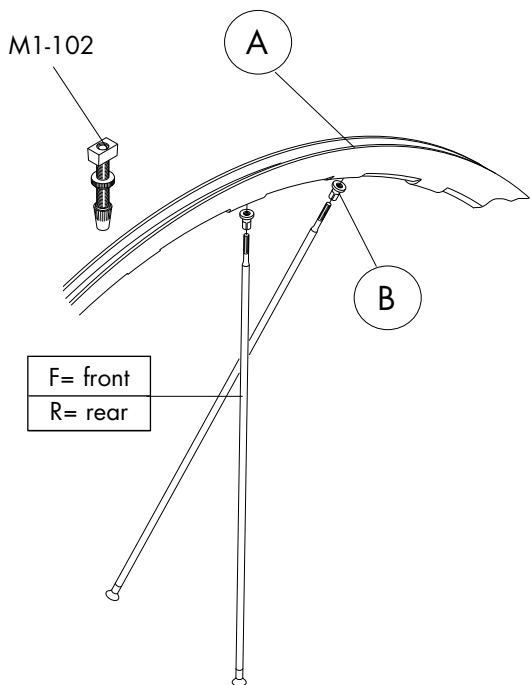

REDZONE XLR DISC

RIMS & SPOKES/CERCHI E RAGGI/JANTES ET RAYONS

**COMPLETE
WHEELS**

**RIM (A)
+ M1-102**

FRONT & REAR

6 bolts ISO - FRONT
RMZ-10DFRH20X
RMZ-10DFRH15X

6 bolts ISO - REAR
RMZ-10DRRX
RMZ-11DRRH12X

RMZF-DRBX

SPOKES (KIT 8 pcs.)

**Front right + B /
Rear left + B**

RM1-DS11

L. 264,4 mm

**Front left (disc side) + B /
Rear right + B**

RM1-DS12

L. 269,4 mm

COMPLETE LABEL KIT

(front+rear)

RMZ-LAB10DBX