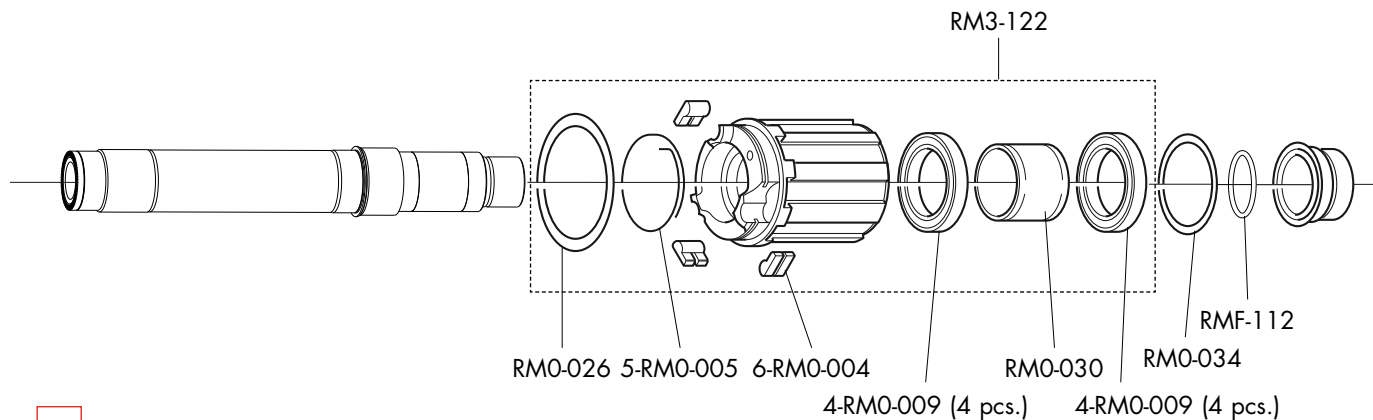

THRU-AXLE 15mm

REDZONE XLR DISC 6 BOLTS ISO

FRONT HUB/MOZZO ANTERIORE/MOYEU AVANT

THRU-AXLE 20mm

REDZONE XLR DISC 6 BOLTS ISO

REAR HUB/MOZZO POSTERIORE/MOYEU ARRIERE

THRU-AXLE 12mm

REDZONE XLR DISC 6 BOLTS ISO