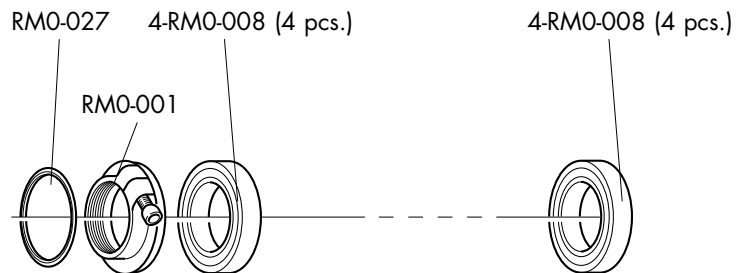

REDMETAL5 DISC 6 BOLTS ISO

FRONT HUB/MOZZO ANTERIORE/MOYEU AVANT