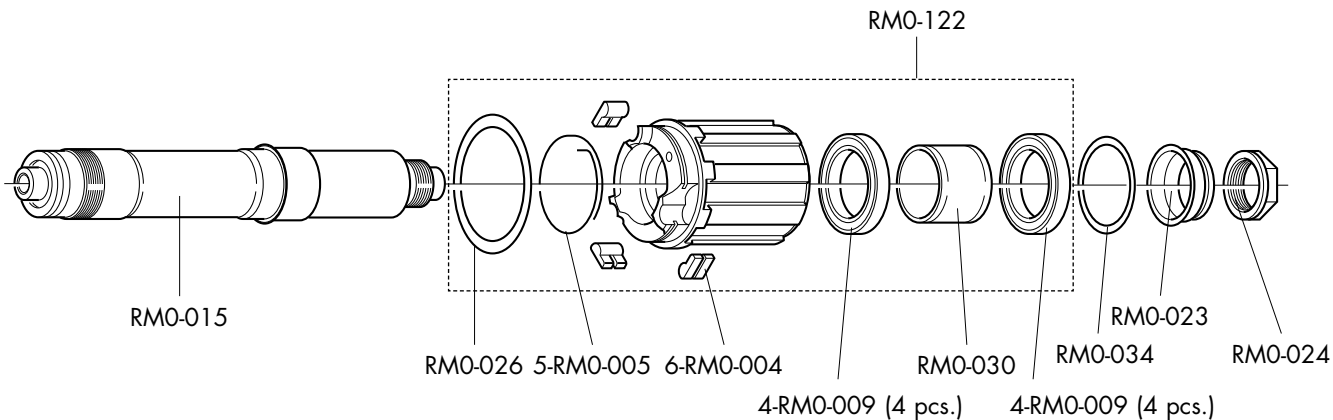

REDMETAL 1 XL DISC AFS

REAR HUB/MOZZO POSTERIORE/MOYEU ARRIERE