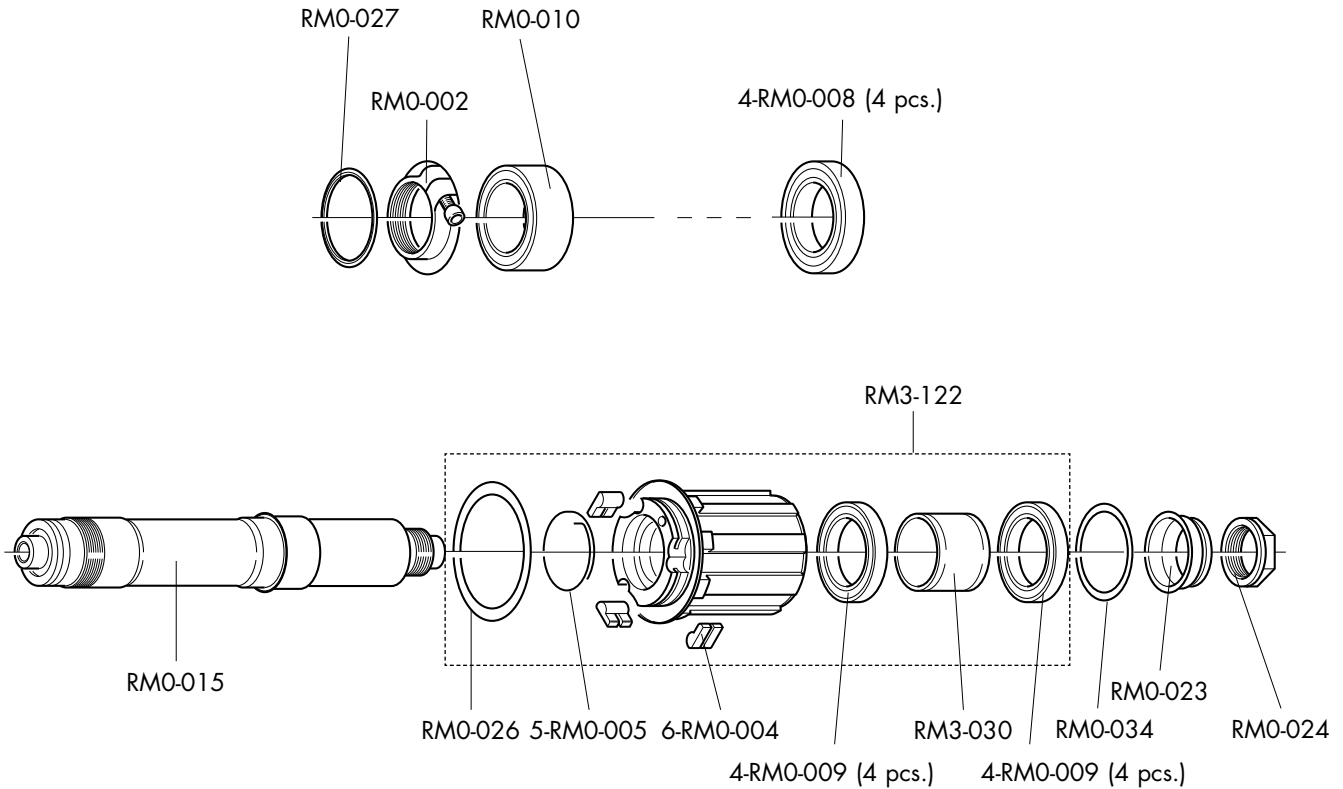

REAR HUB/MOZZO POSTERIORE/MOYEU ARRIERE

REDMETAL 10 DISC

RIMS & SPOKES/CERCHI E RAGGI/JANTES ET RAYONS

COMPLETE WHEELS	SPOKES (KIT 8 pcs.)	
6 bolts ISO RMD-10DFB RMD-10DRB	Front right + B / Rear left + B RMD-DS01 L. 257 mm	Front left (disc side) + B / Rear right + B RMD-DS02 L. 262 mm