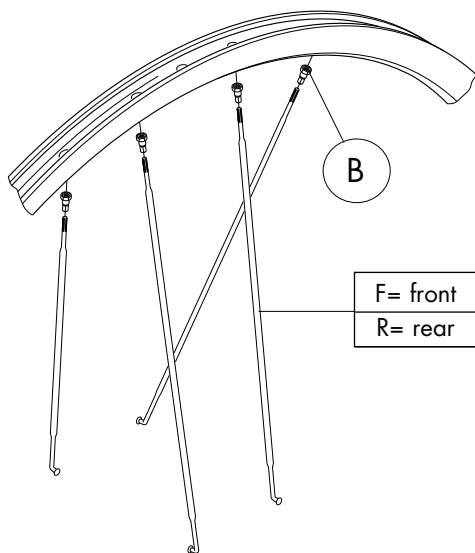

REDMETAL5 DISC

RIMS & SPOKES/CERCHI E RAGGI/JANTES ET RAYONS

COMPLETE WHEELS	SPOKES (KIT 8 pcs.)	
RM5-10DFB (Front 6 bolts ISO) RM5-10DFBAFS (Front AFS) RM5-10DRB (Rear 6 bolts ISO) RM5-10DRBAFS (Rear AFS)	Front right + B / Rear left + B RM5-DS01 L. 262 mm	Front left (disc side) + B / Rear right + B RM5-DS02 L. 257 mm
COMPLETE LABEL KIT (front+rear) RM3-LAB11DB